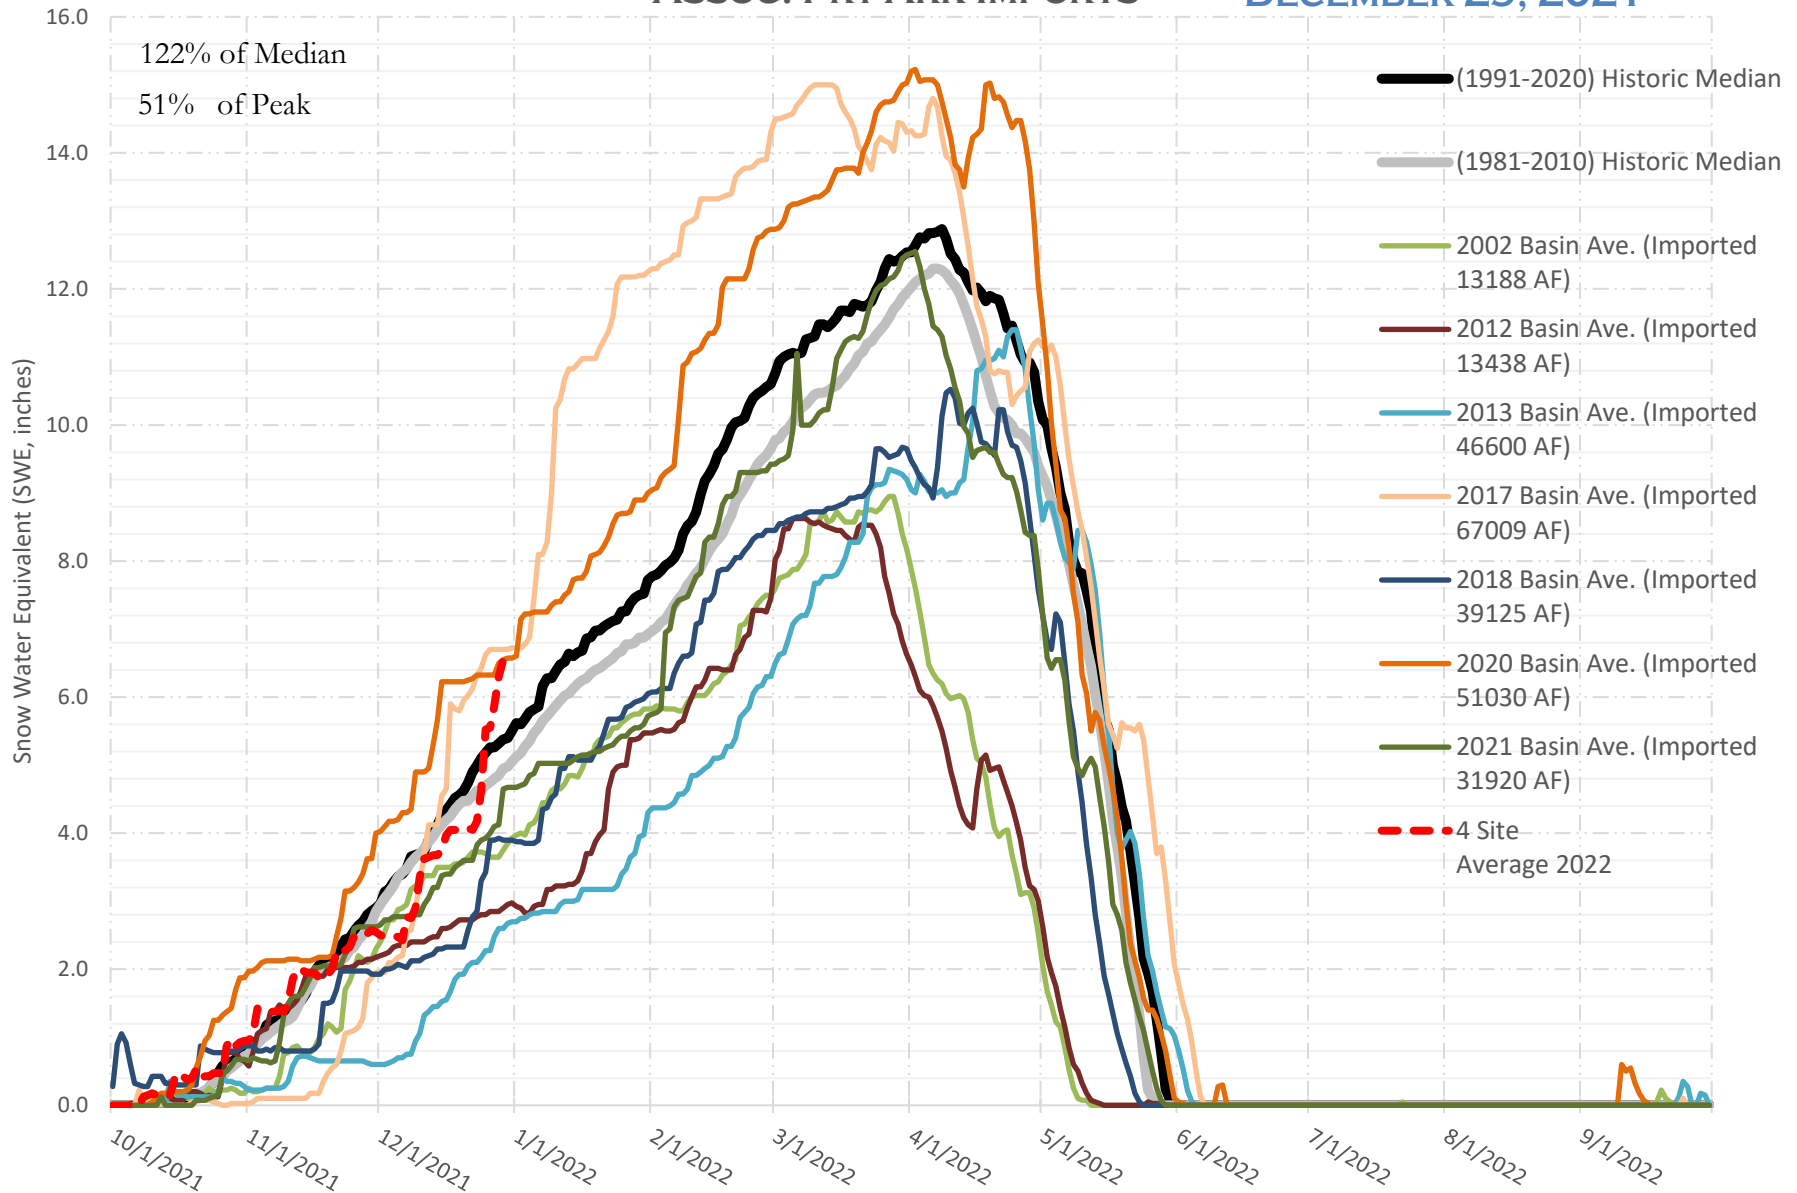

# FRY-ARK COLLECTION BASIN SNOWPACK VS ANNUAL BASIN AVERAGE W/ ASSOC. FRY-ARK IMPORTS DECEMBER 29, 2021

# UPPER ARK BASIN SNOWPACK VS ANNUAL BASIN AVERAGE W/ ASSOC. FRY- ARK IMPORTS

DECEMBER 29, 2021