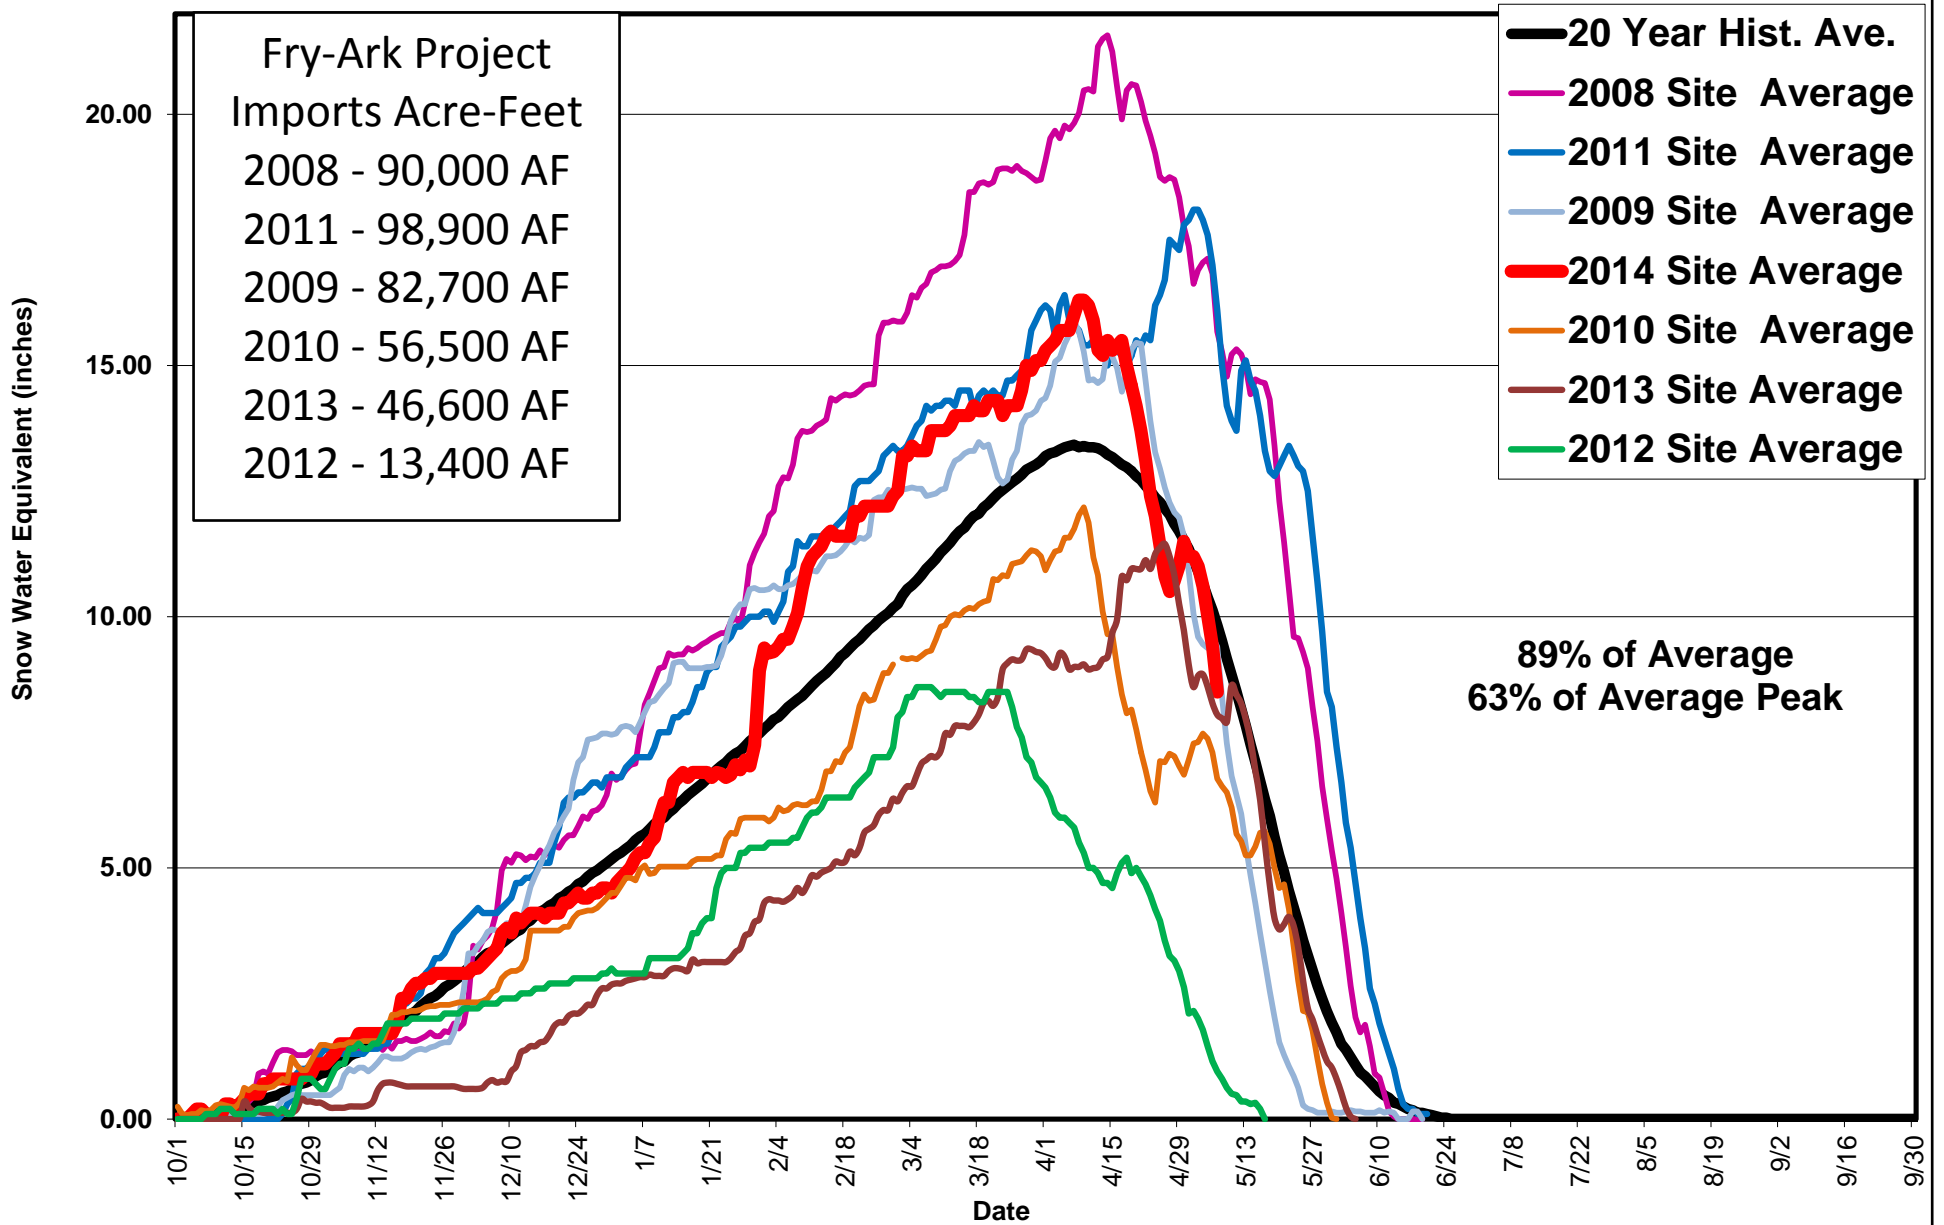

FRY-ARK COLLECTION SYSTEM AREA SNOWPACK Snow Water Equivalent (SWE)
 May 7, 2014

UPPER ARKANSAS BASIN SNOWPACK Snow Water Equivalent (SWE)

May 7, 2014