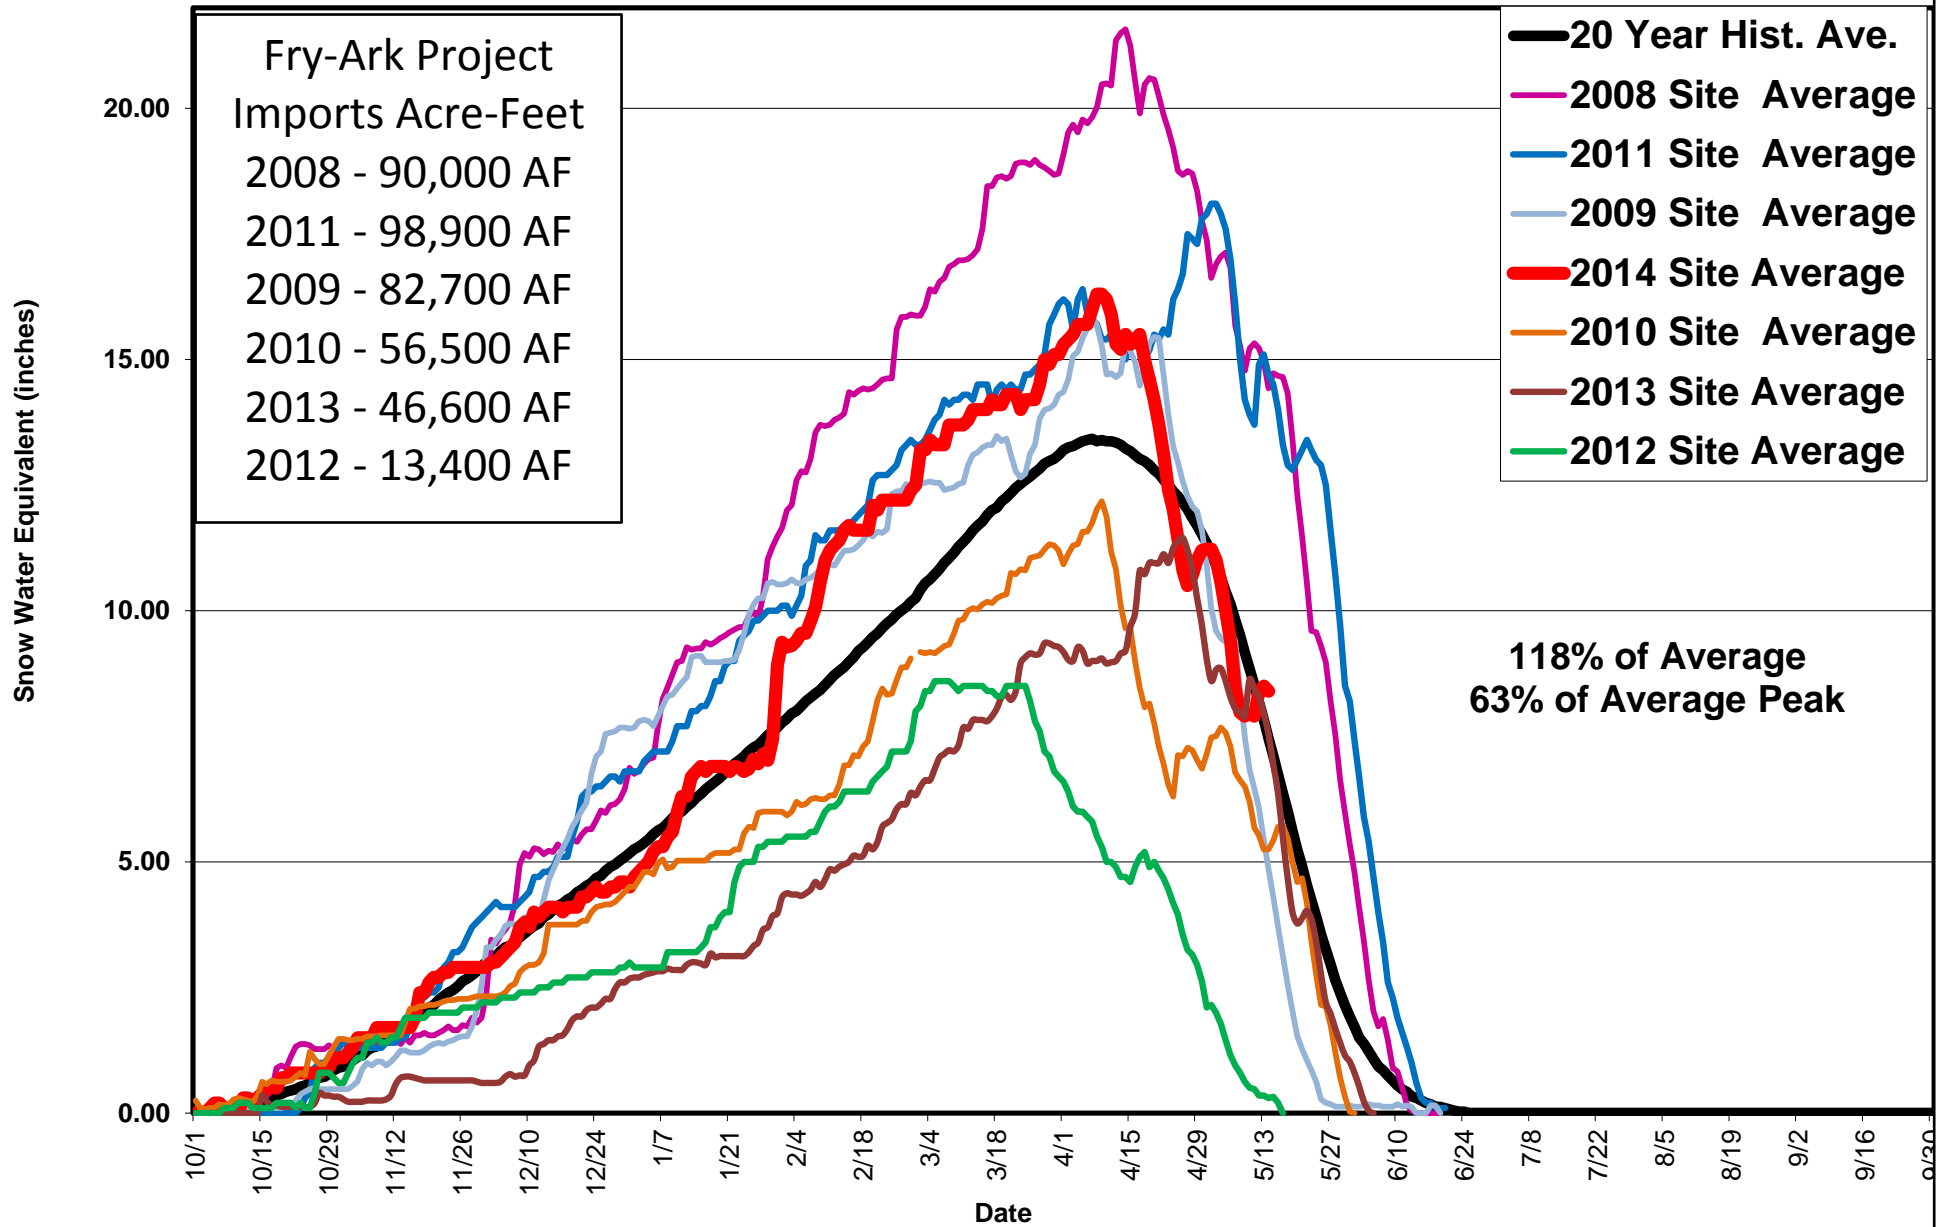

FRY-ARK COLLECTION SYSTEM AREA SNOWPACK Snow Water Equivalent (SWE)
 May 14, 2014

**UPPER ARKANSAS BASIN SNOWPACK Snow Water Equivalent (SWE)
May 14, 2014**