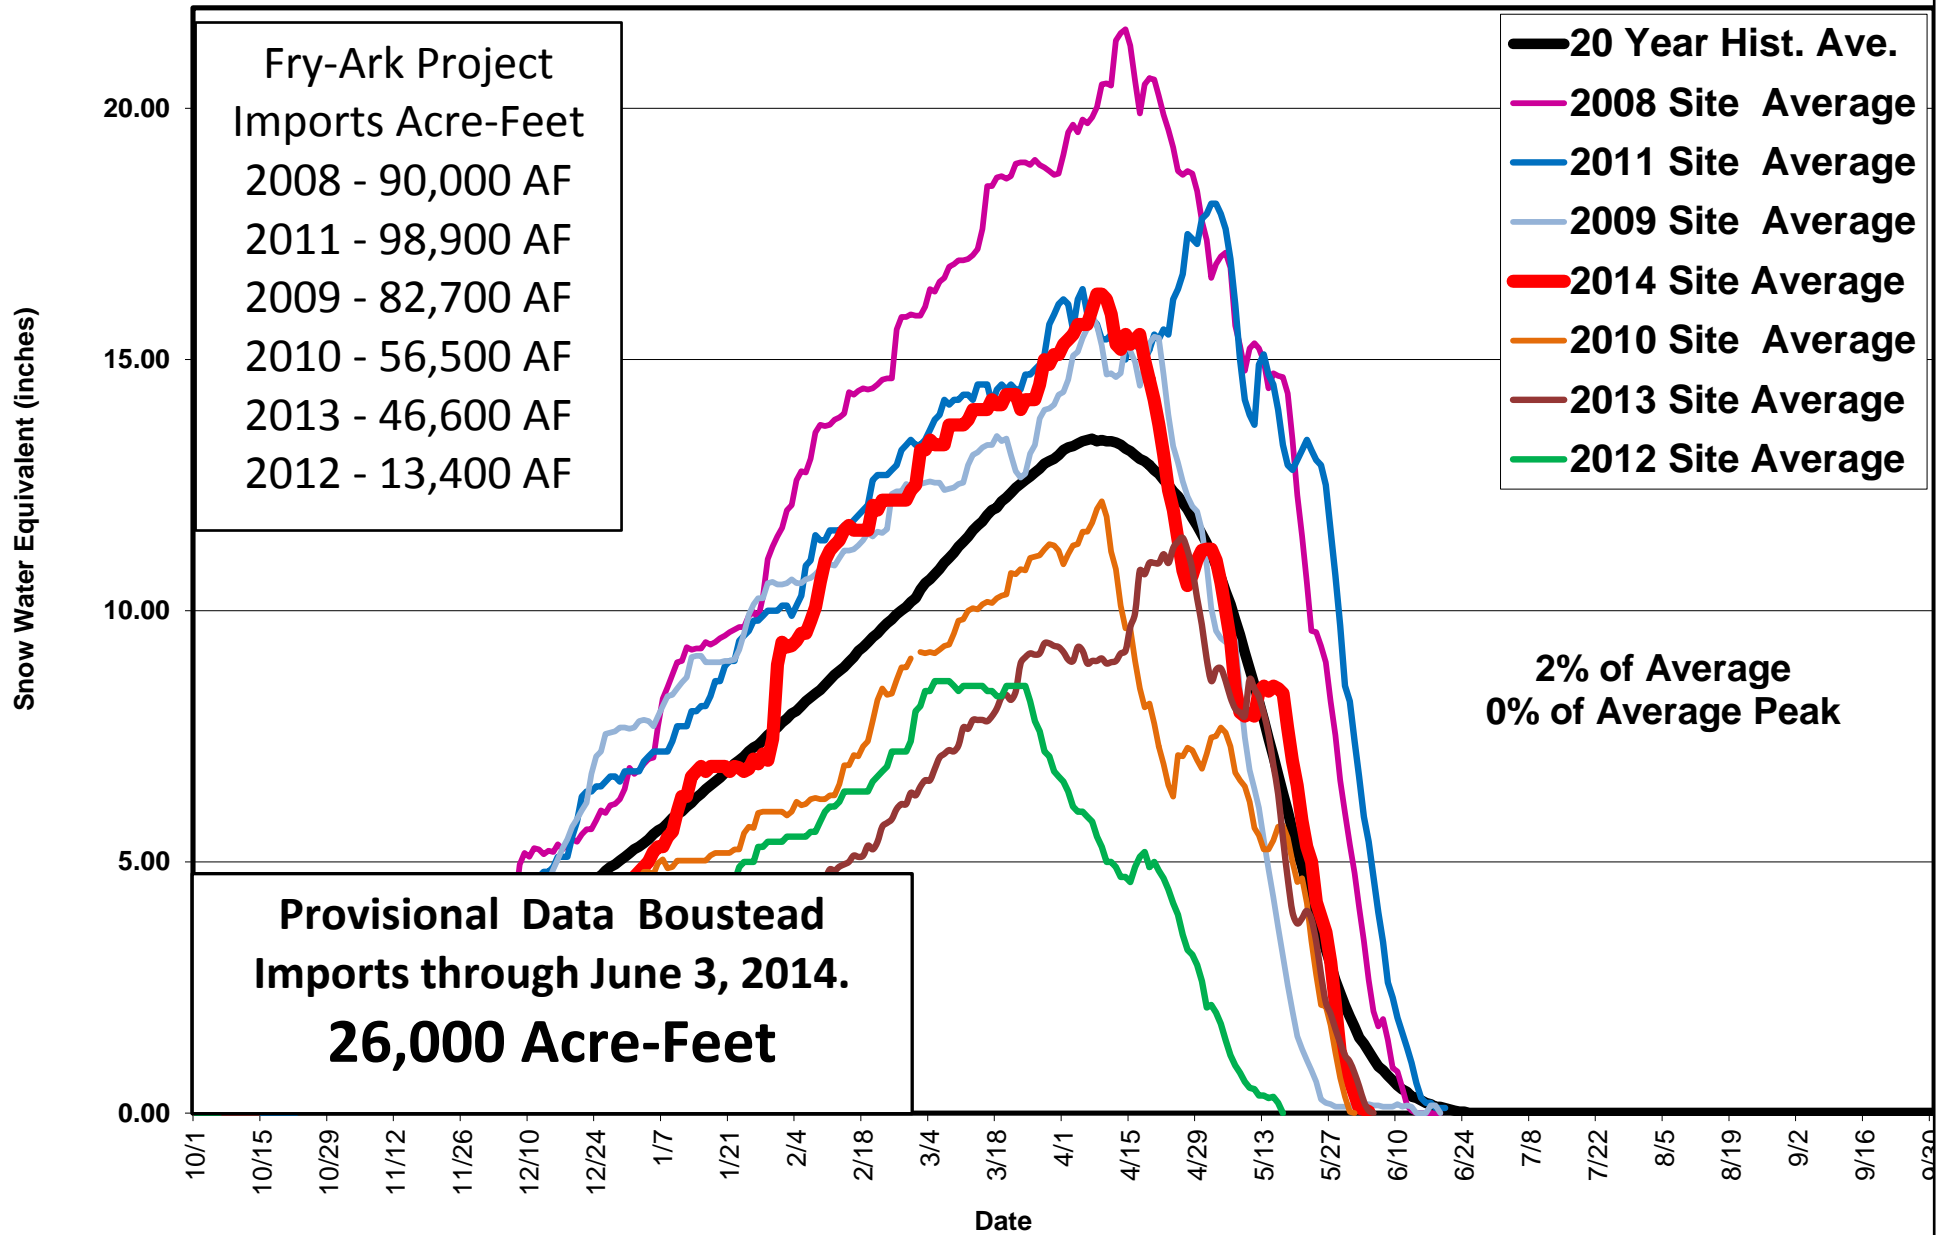

**FRY-ARK COLLECTION SYSTEM AREA SNOWPACK Snow Water Equivalent (SWE)
June 4, 2014**

**UPPER ARKANSAS BASIN SNOWPACK Snow Water Equivalent (SWE)
June 4, 2014**