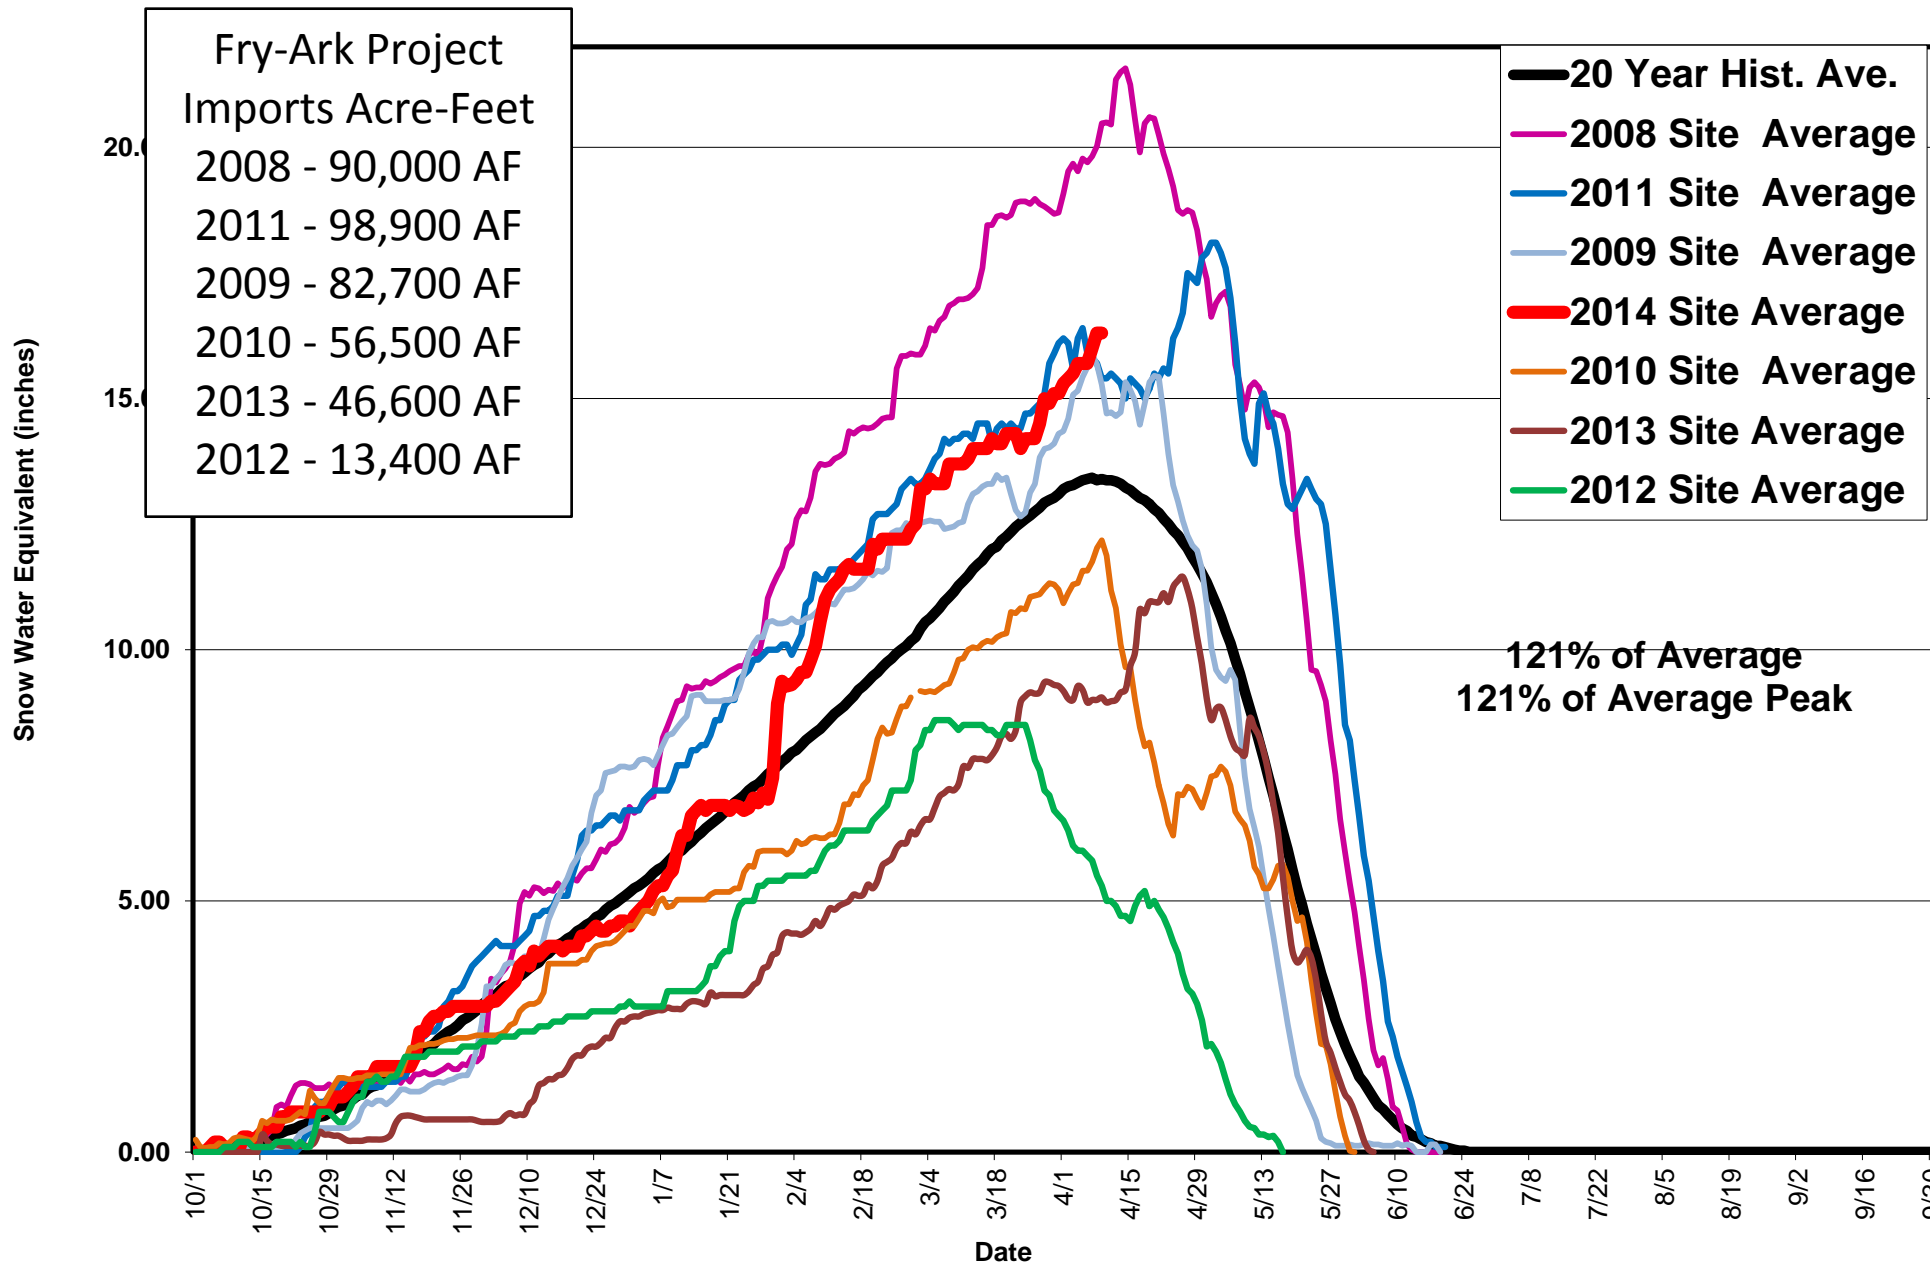

FRY-ARK COLLECTION SYSTEM AREA SNOWPACK Snow Water Equivalent (SWE)
 April 9, 2014

UPPER ARKANSAS BASIN SNOWPACK Snow Water Equivalent (SWE)
April 9, 2014