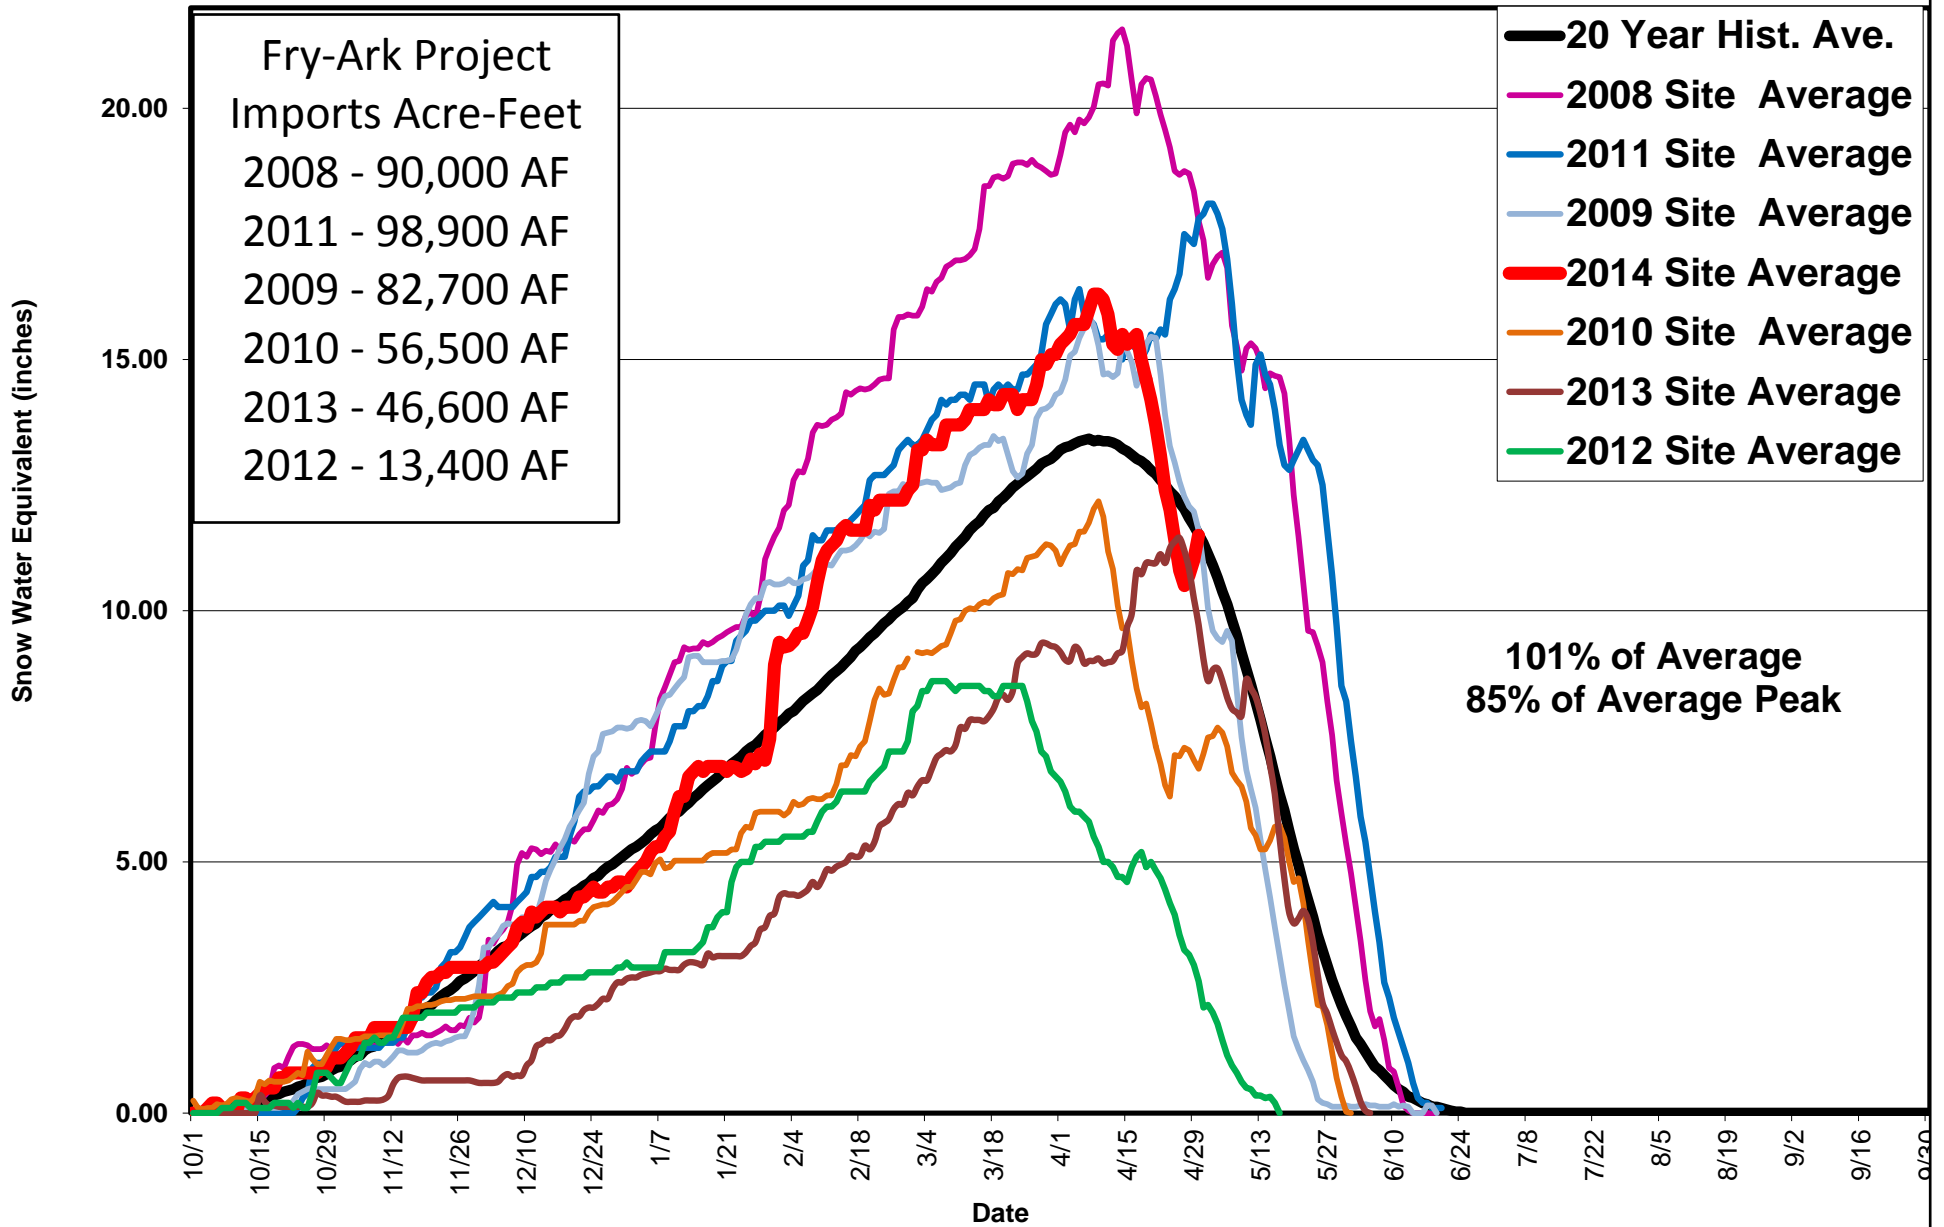

**FRY-ARK COLLECTION SYSTEM AREA SNOWPACK Snow Water Equivalent (SWE)
April 30, 2014**

UPPER ARKANSAS BASIN SNOWPACK Snow Water Equivalent (SWE)

April 29, 2014