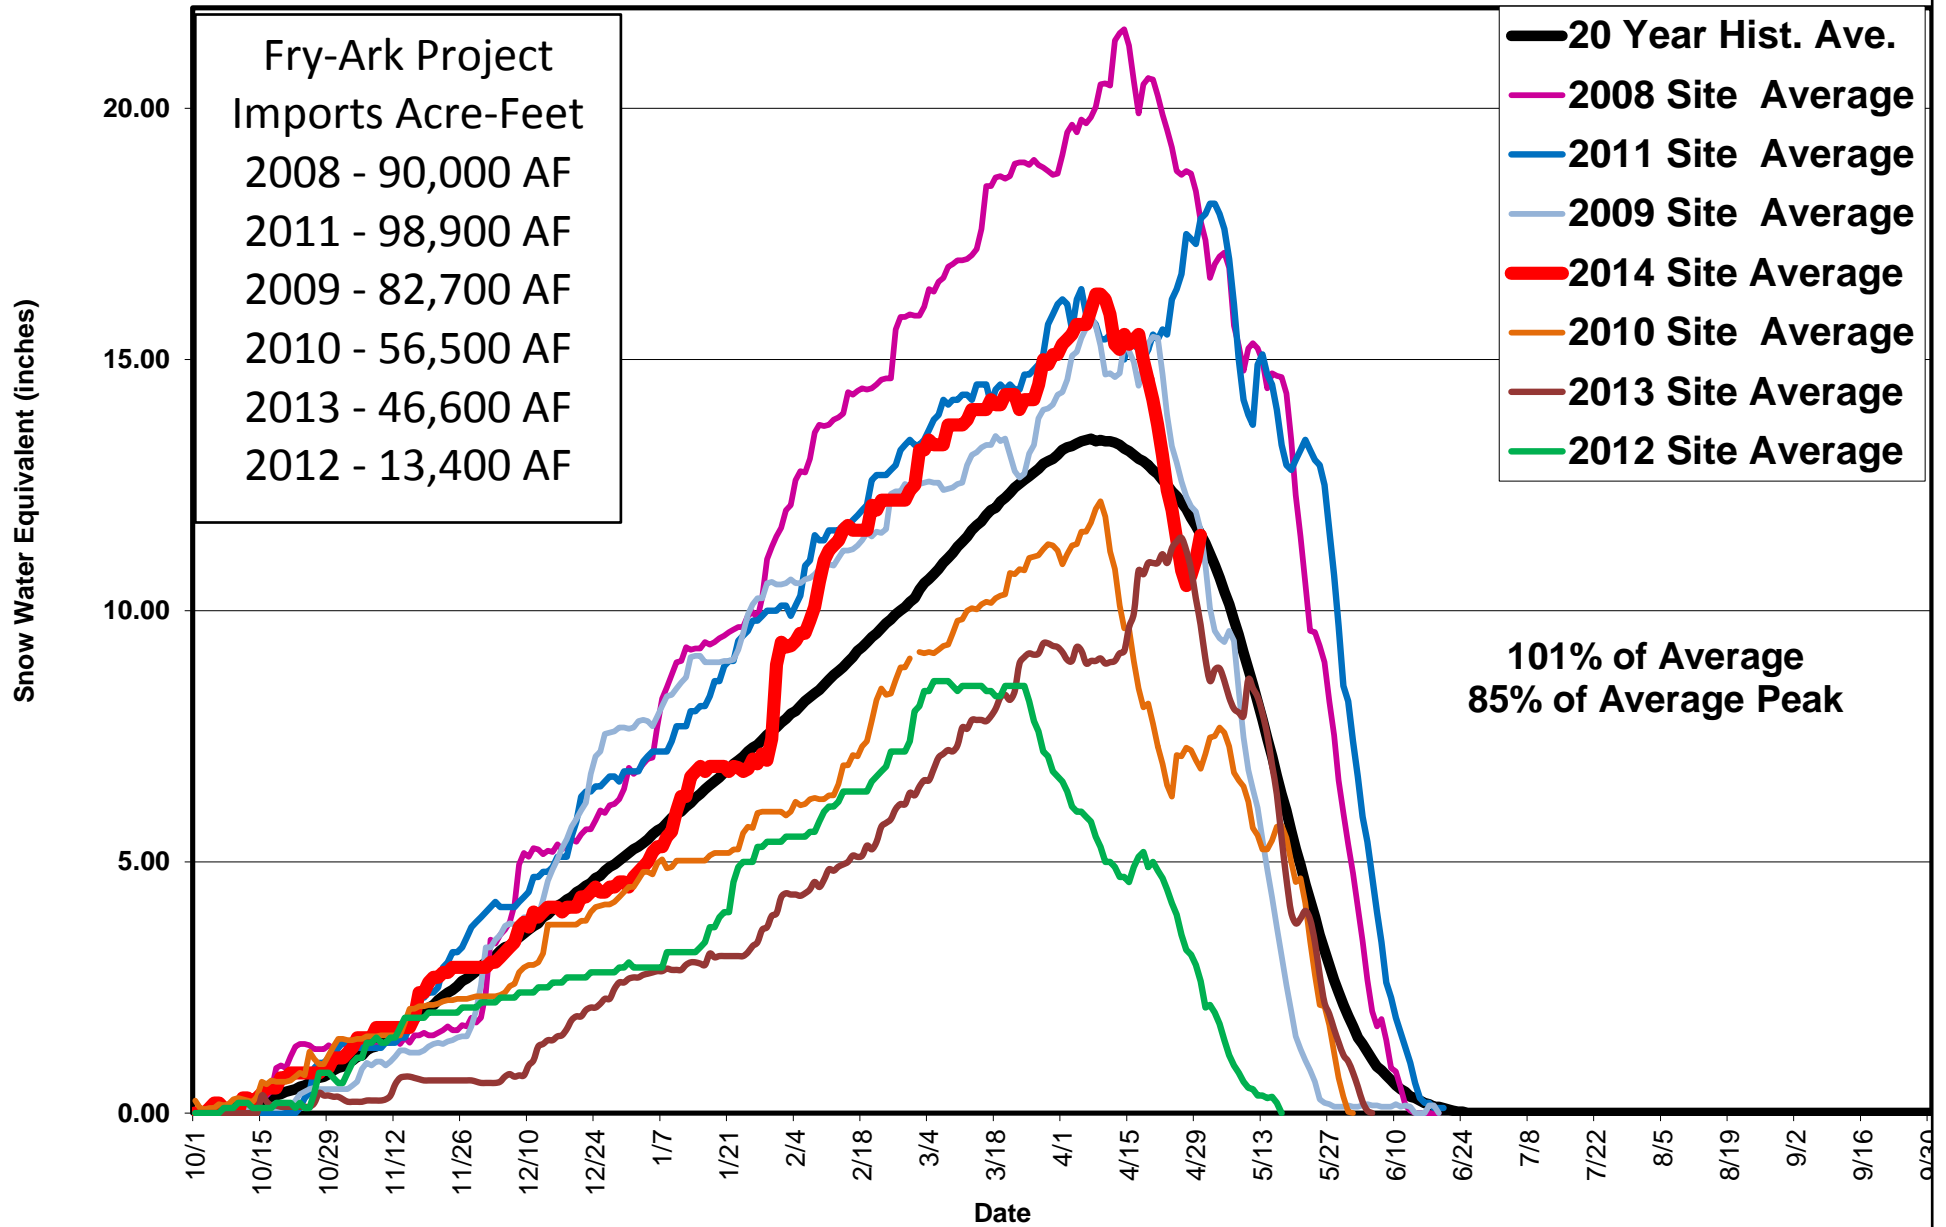

**FRY-ARK COLLECTION SYSTEM AREA SNOWPACK Snow Water Equivalent (SWE)  
April 30, 2014**

# UPPER ARKANSAS BASIN SNOWPACK Snow Water Equivalent (SWE)

April 29, 2014