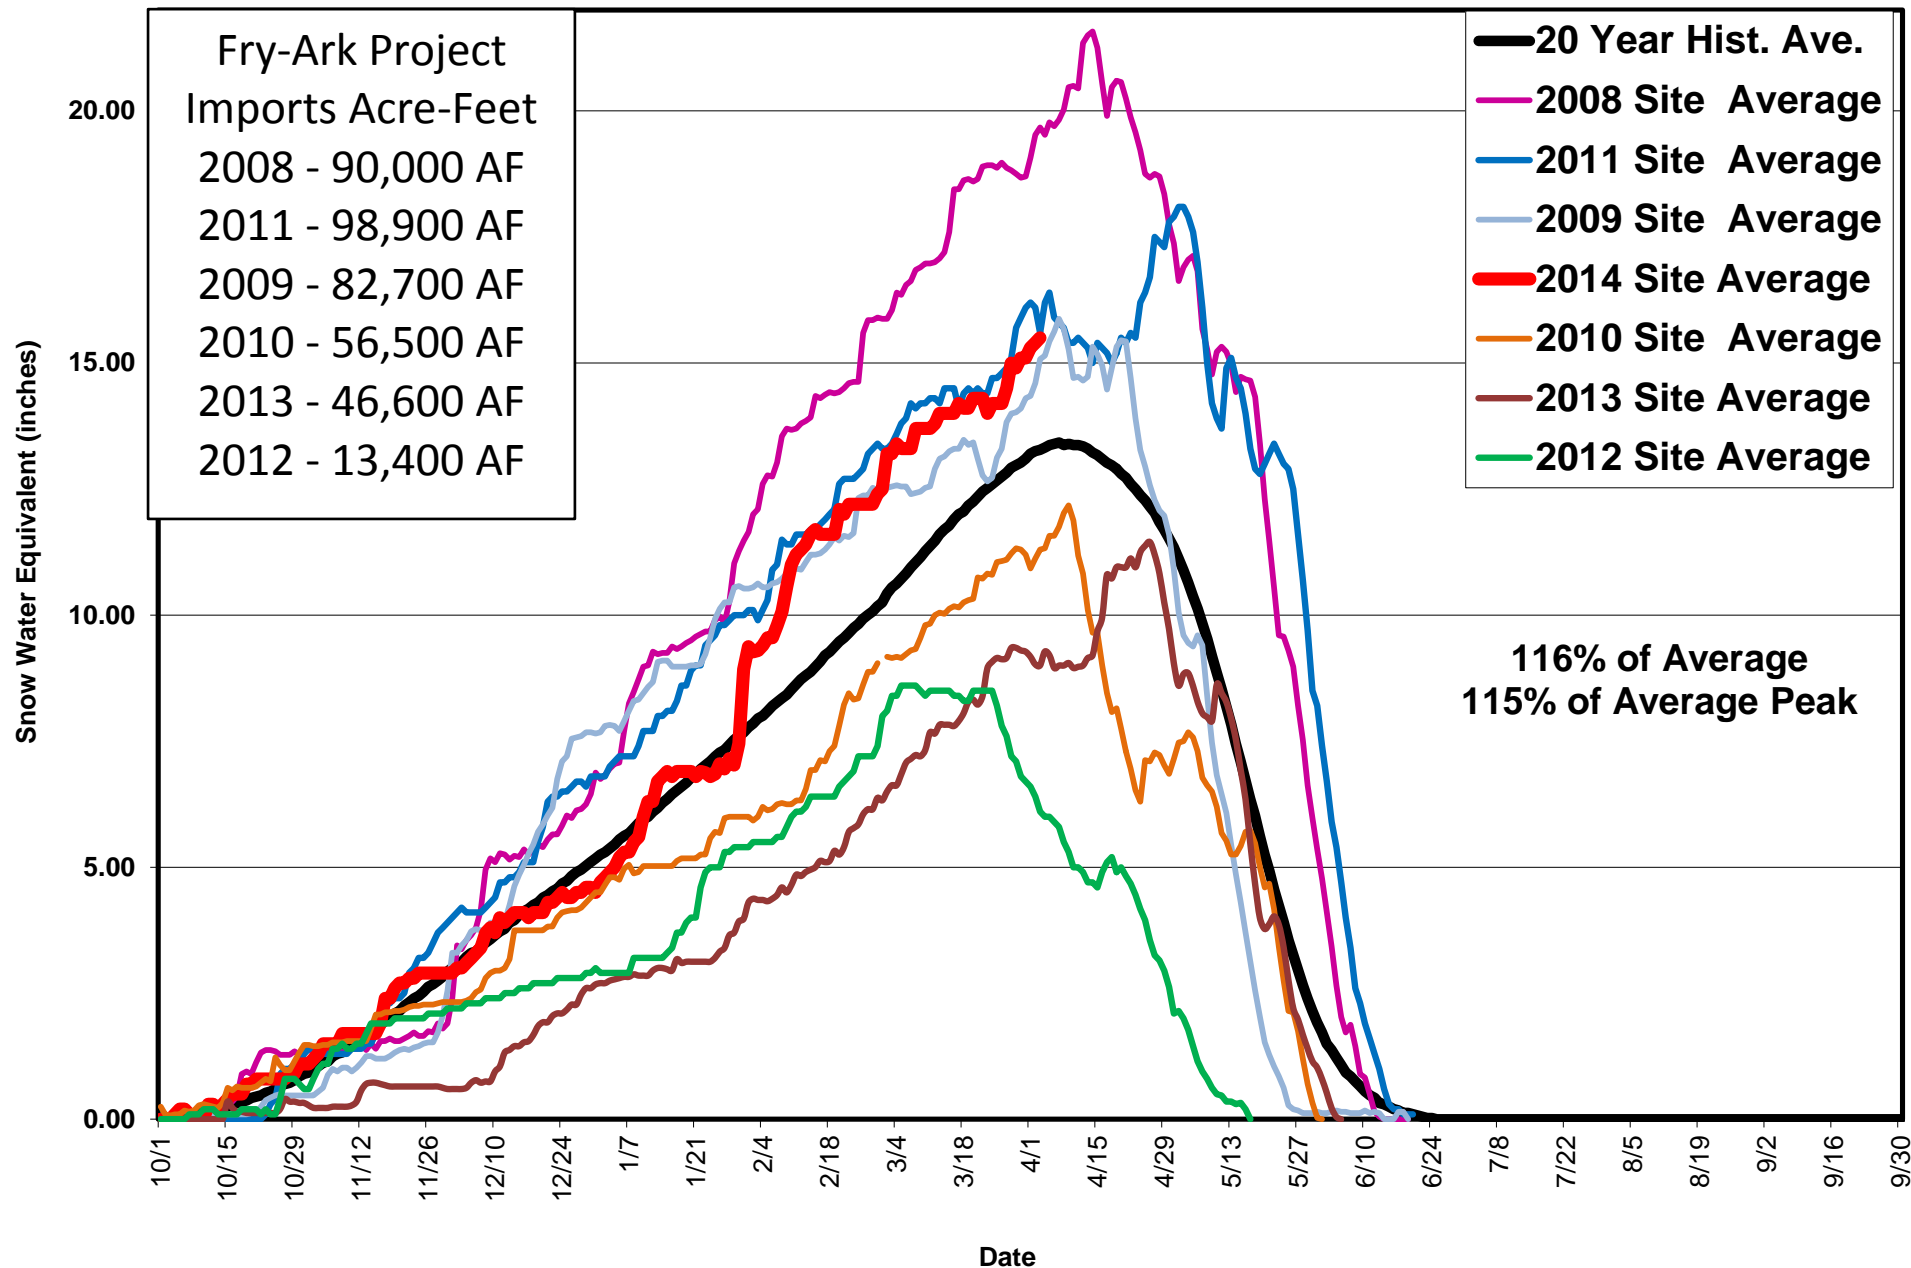

**FRY-ARK COLLECTION SYSTEM AREA SNOWPACK Snow Water Equivalent (SWE)**  
 April 3, 2014

**UPPER ARKANSAS BASIN SNOWPACK Snow Water Equivalent (SWE)  
April 3, 2014**