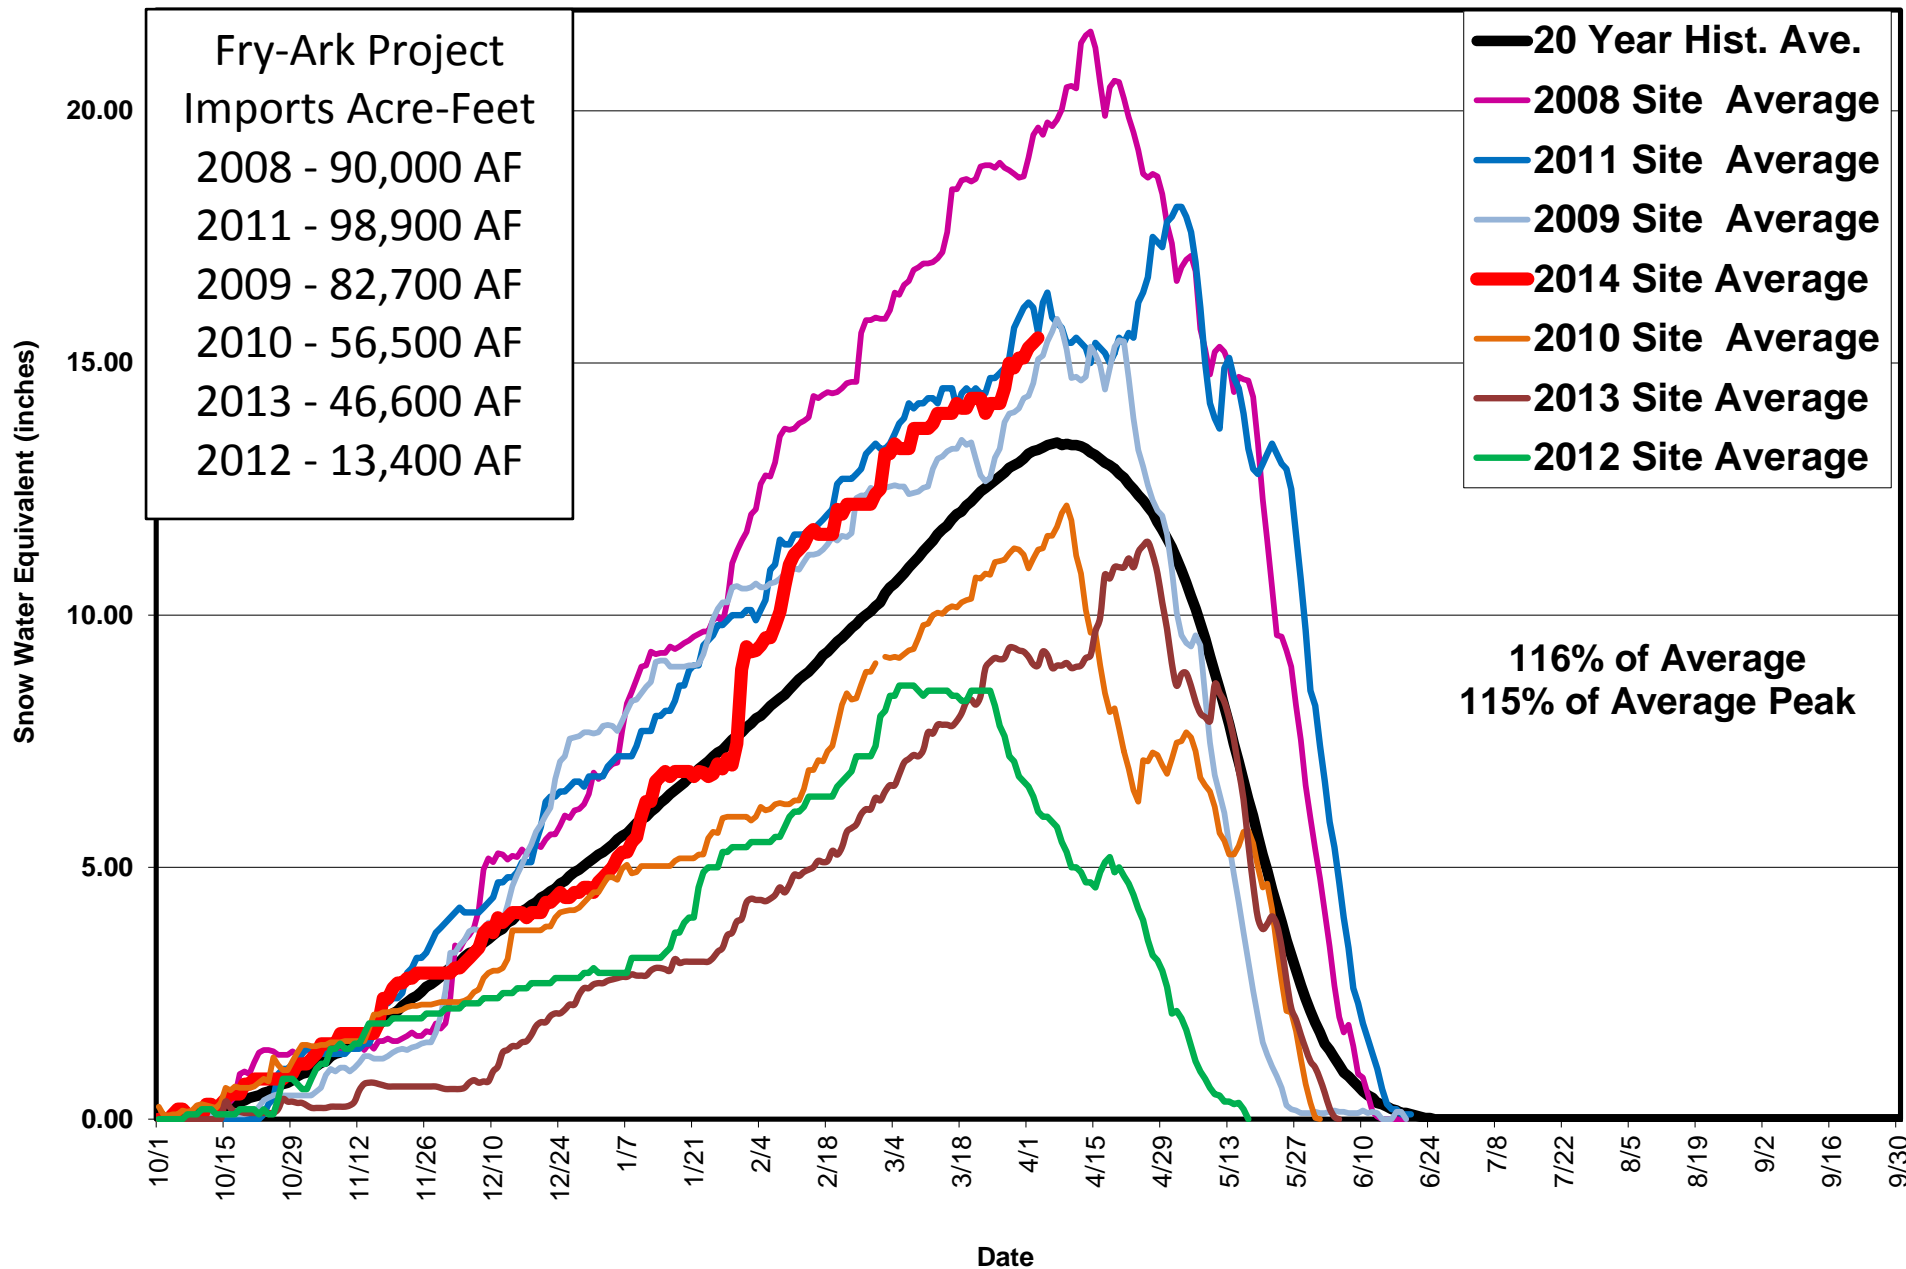

FRY-ARK COLLECTION SYSTEM AREA SNOWPACK Snow Water Equivalent (SWE)
 April 3, 2014

**UPPER ARKANSAS BASIN SNOWPACK Snow Water Equivalent (SWE)
April 3, 2014**