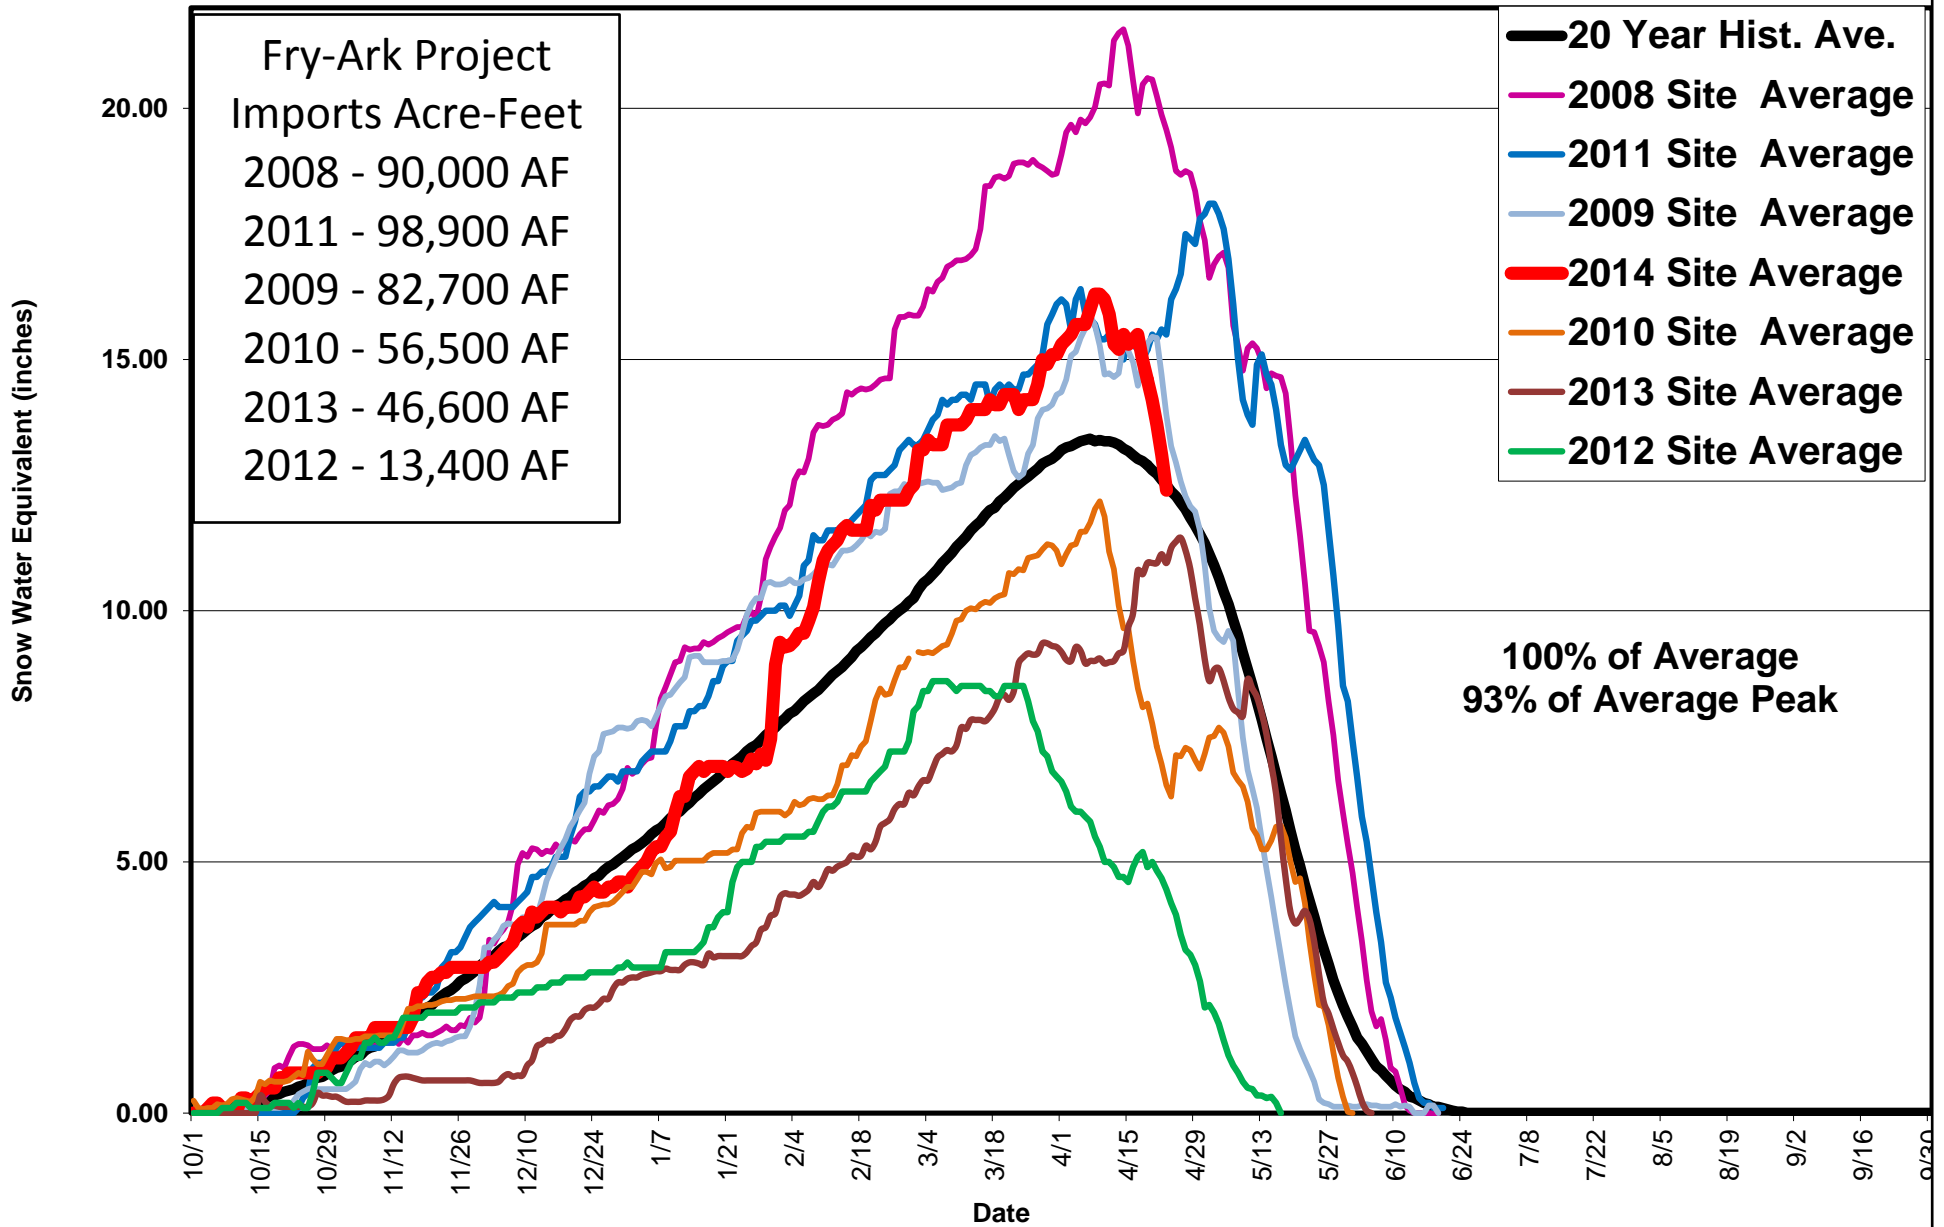

FRY-ARK COLLECTION SYSTEM AREA SNOWPACK Snow Water Equivalent (SWE)
April 23, 2014

UPPER ARKANSAS BASIN SNOWPACK Snow Water Equivalent (SWE)

April 23, 2014