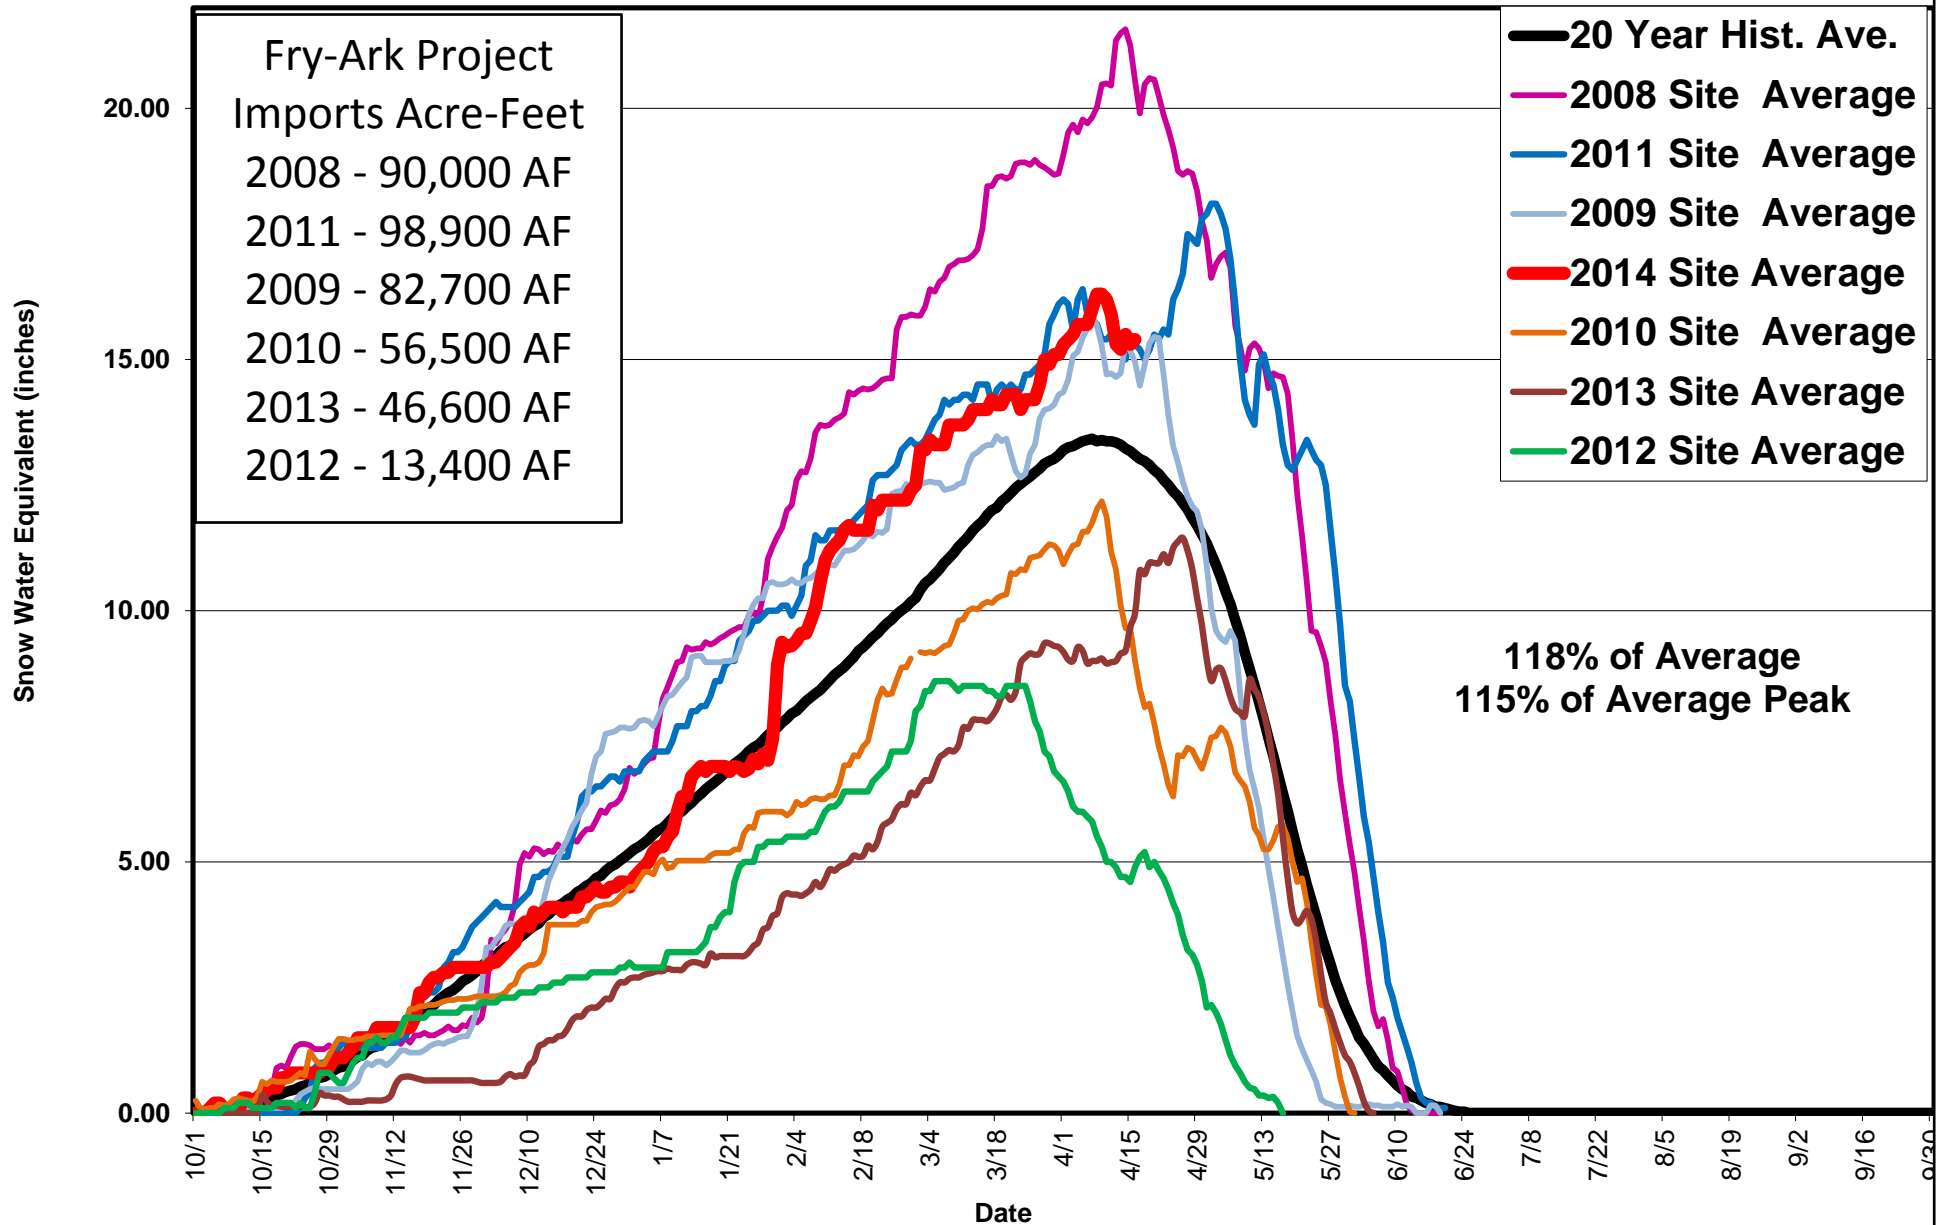

**FRY-ARK COLLECTION SYSTEM AREA SNOWPACK Snow Water Equivalent (SWE)
April 16, 2014**

UPPER ARKANSAS BASIN SNOWPACK Snow Water Equivalent (SWE)
 April 16, 2014