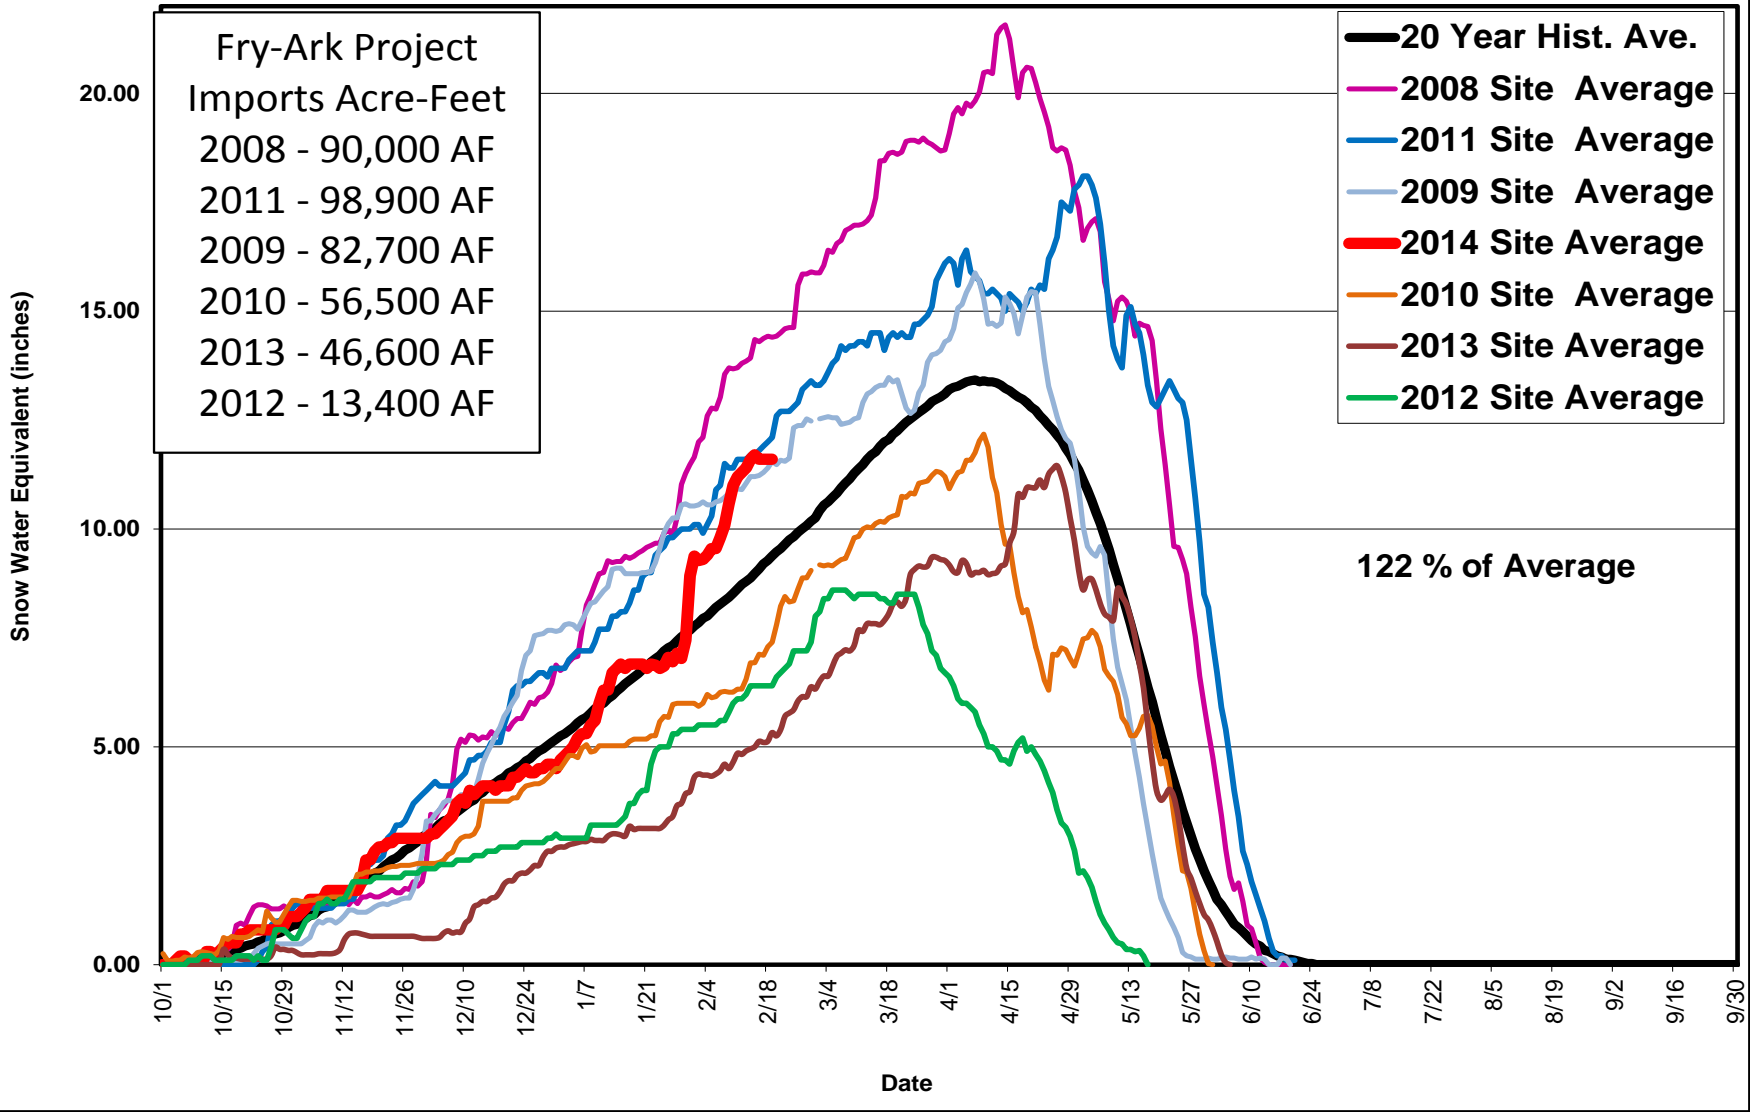

**FRY-ARK COLLECTION SYSTEM AREA SNOWPACK Snow Water Equivalent (SWE)
February 19, 2014**

**UPPER ARKANSAS BASIN SNOWPACK Snow Water Equivalent (SWE)
February 19, 2014**