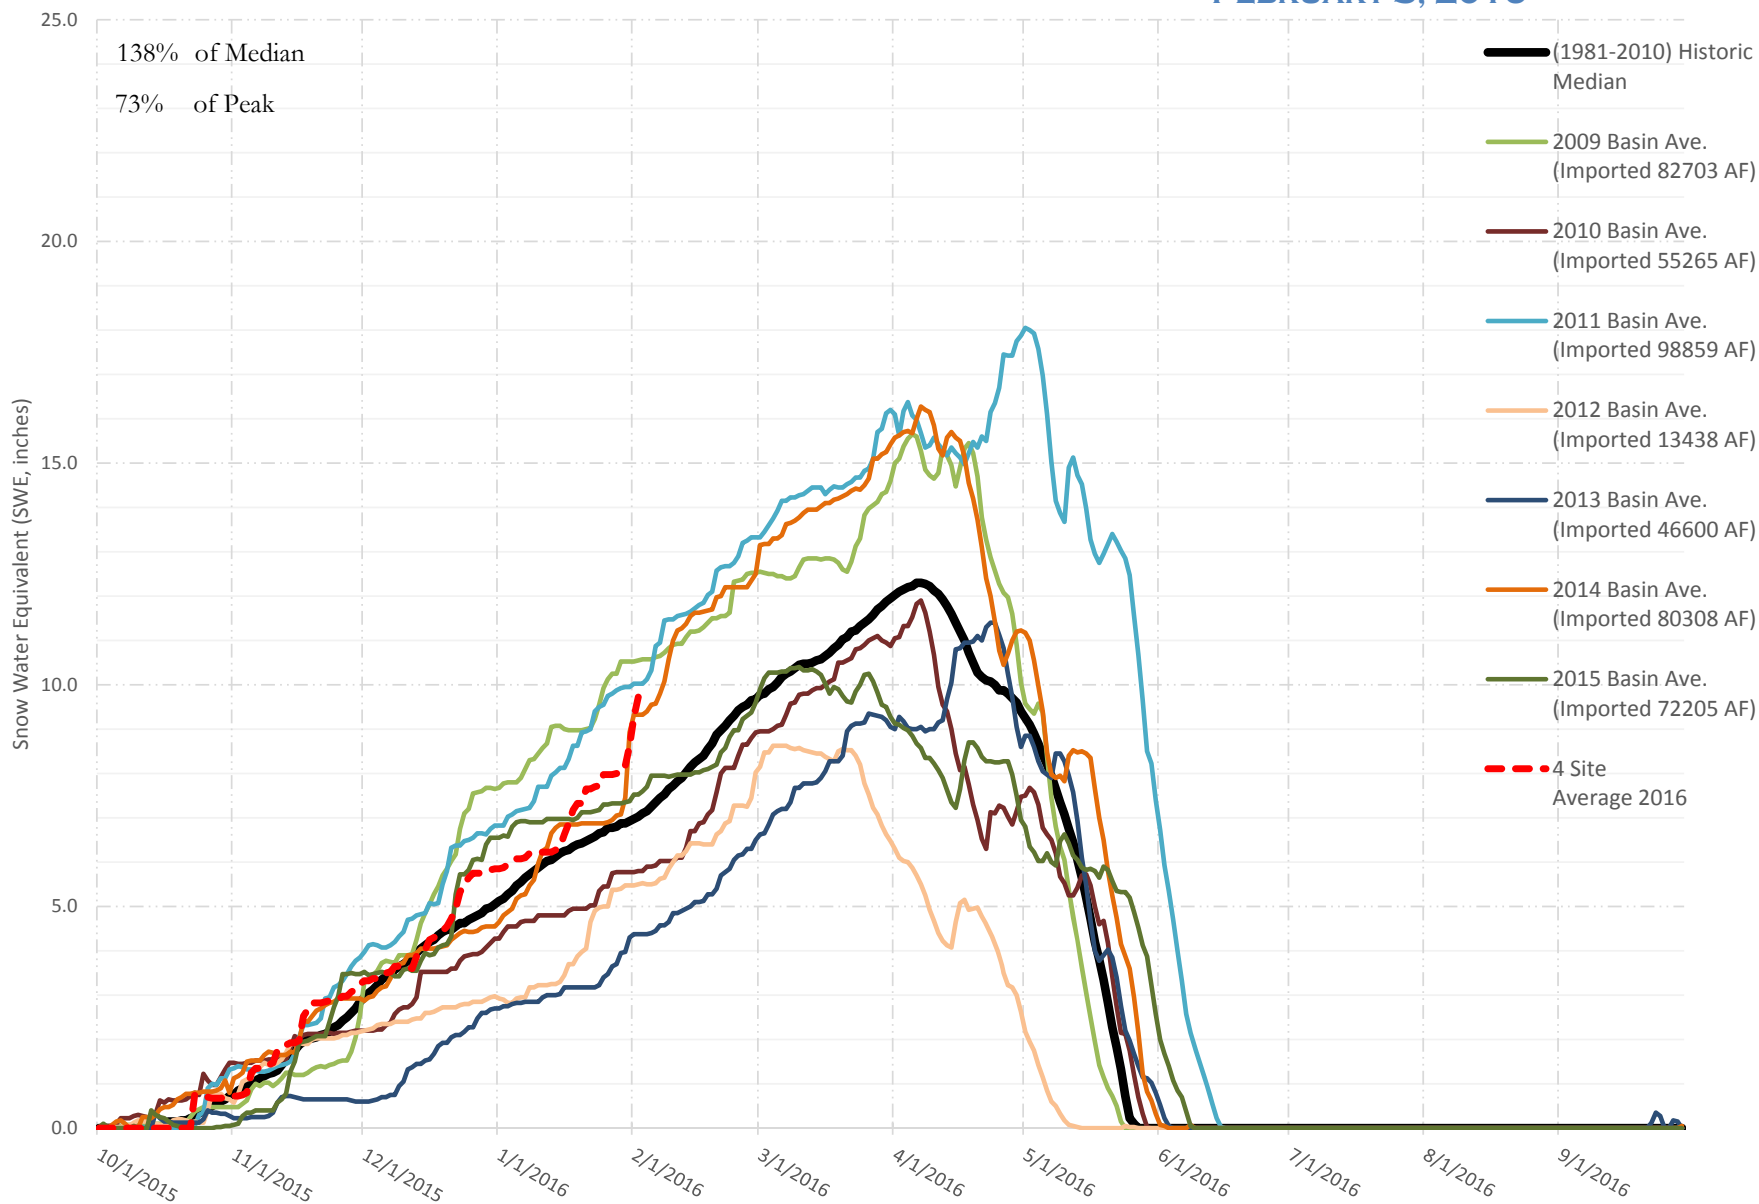

FRY-ARK COLLECTION BASIN SNOWPACK VS ANNUAL BASIN AVERAGE W/ ASSOC. FRY-ARK IMPORTS

FEBRUARY 3, 2016

UPPER ARK BASIN SNOWPACK VS ANNUAL BASIN AVERAGE W/ ASSOC. FRY-ARK IMPORTS

FEBRUARY 3, 2016