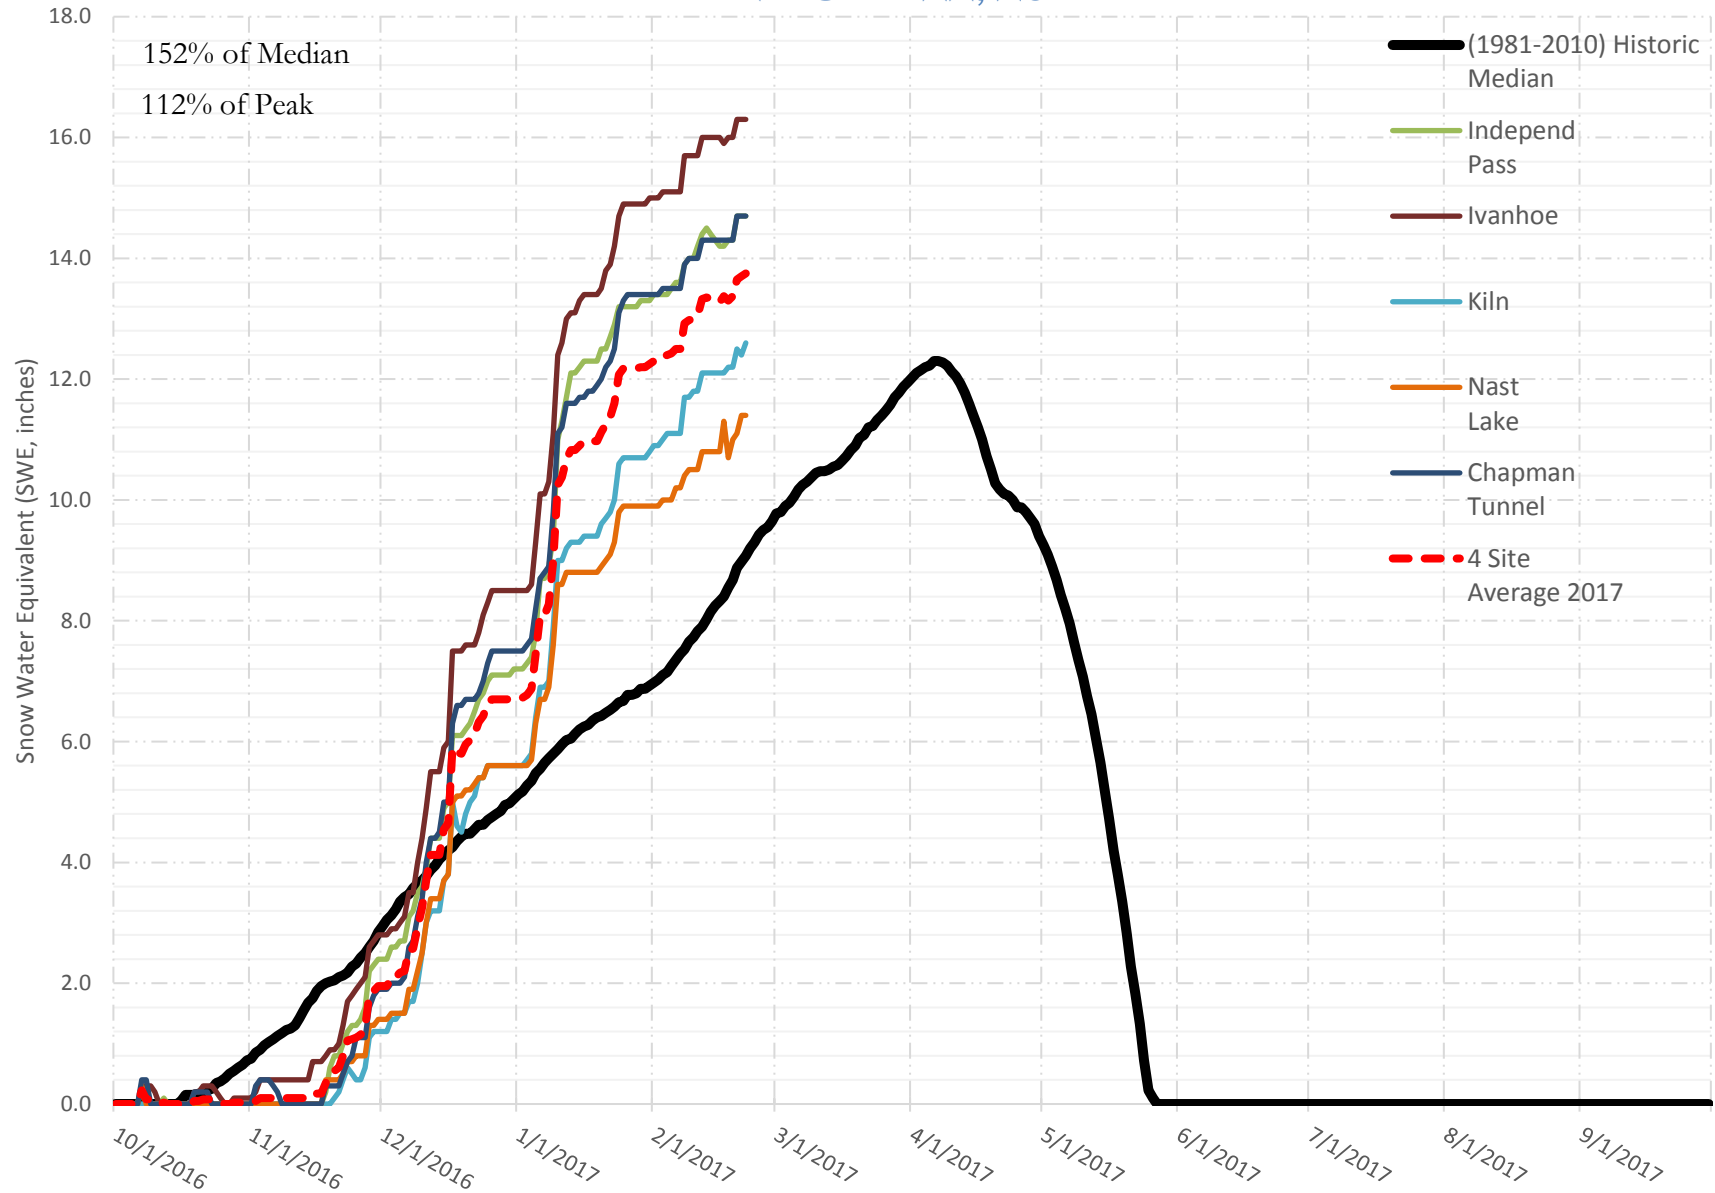

# FRY-ARK COLLECTION BASIN SNOWPACK VS ANNUAL BASIN AVERAGE W/ ASSOC. FRY-ARK IMPORTS

**FEBRUARY 22,  
2017**

# FRY-ARK COLLECTION BASIN SNOWPACK W/ INDIVIDUAL SITES FEBRUARY 22, 2017

# UPPER ARK BASIN SNOWPACK W/ INDIVIDUAL SITES FEBRUARY 22, 2017