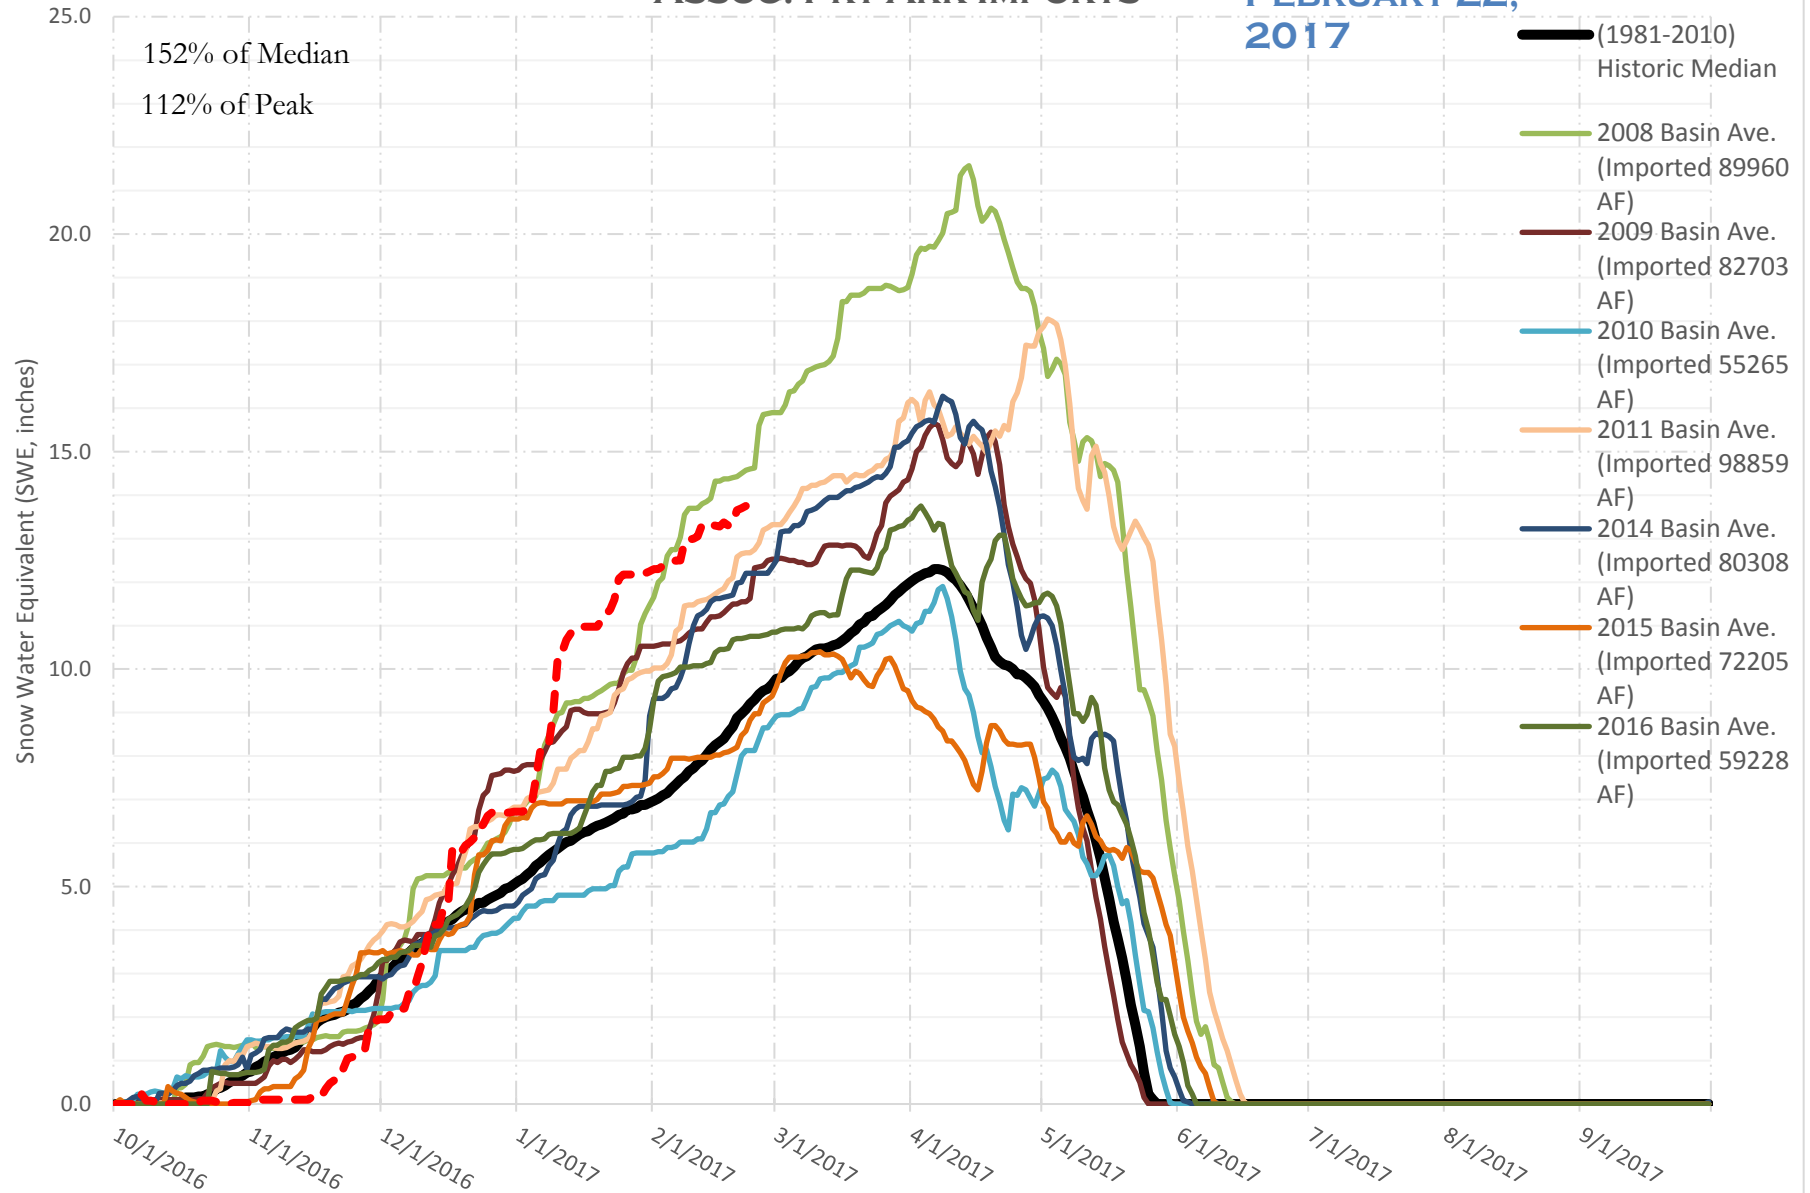

# FRY-ARK COLLECTION BASIN SNOWPACK VS ANNUAL BASIN AVERAGE W/ ASSOC. FRY-ARK IMPORTS

**FEBRUARY 22,  
2017**

# FRY-ARK COLLECTION BASIN SNOWPACK W/ INDIVIDUAL SITES FEBRUARY 22, 2017