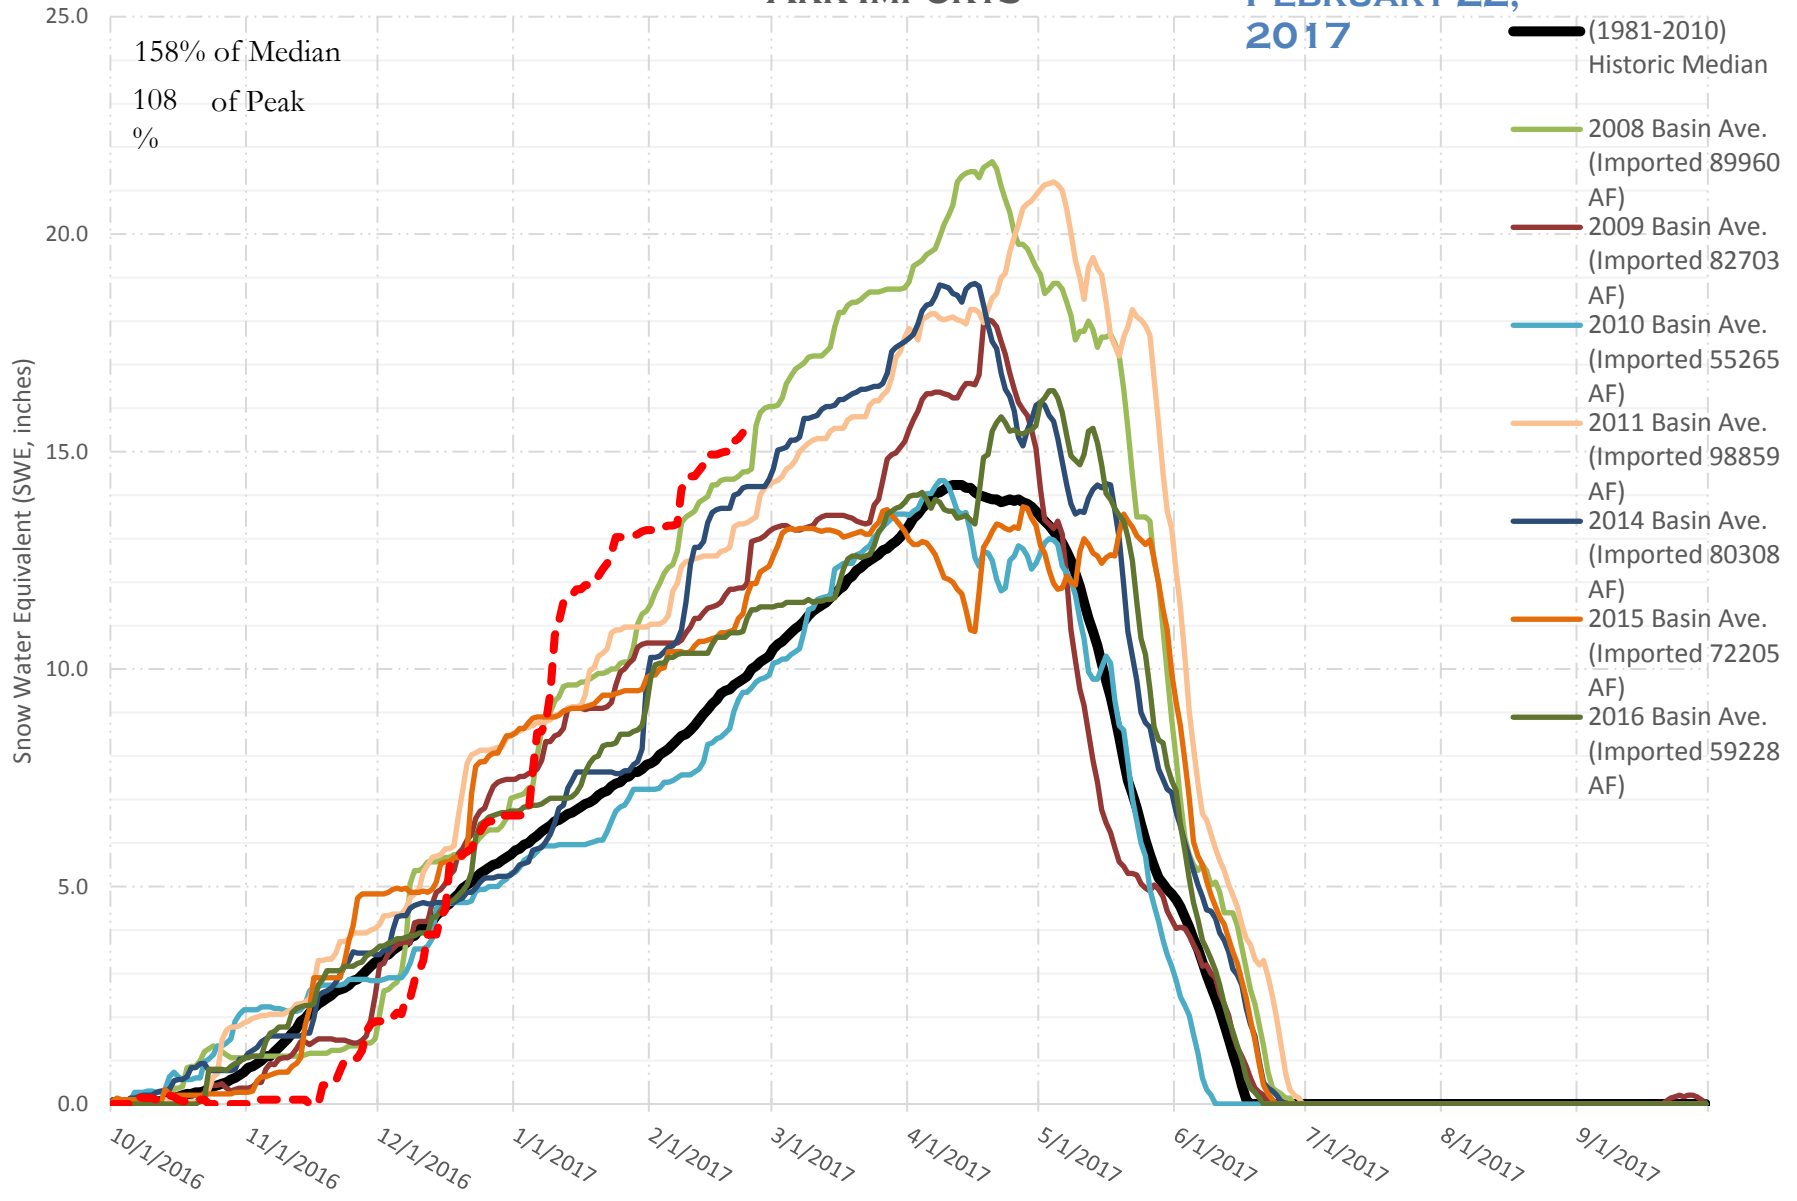

# FRY-ARK COLLECTION BASIN SNOWPACK VS ANNUAL BASIN AVERAGE W/ ASSOC. FRY-ARK IMPORTS

**FEBRUARY 22,  
2017**

# FRY-ARK COLLECTION BASIN SNOWPACK W/ INDIVIDUAL SITES FEBRUARY 22, 2017

# UPPER ARK BASIN SNOWPACK W/ INDIVIDUAL SITES FEBRUARY 22, 2017