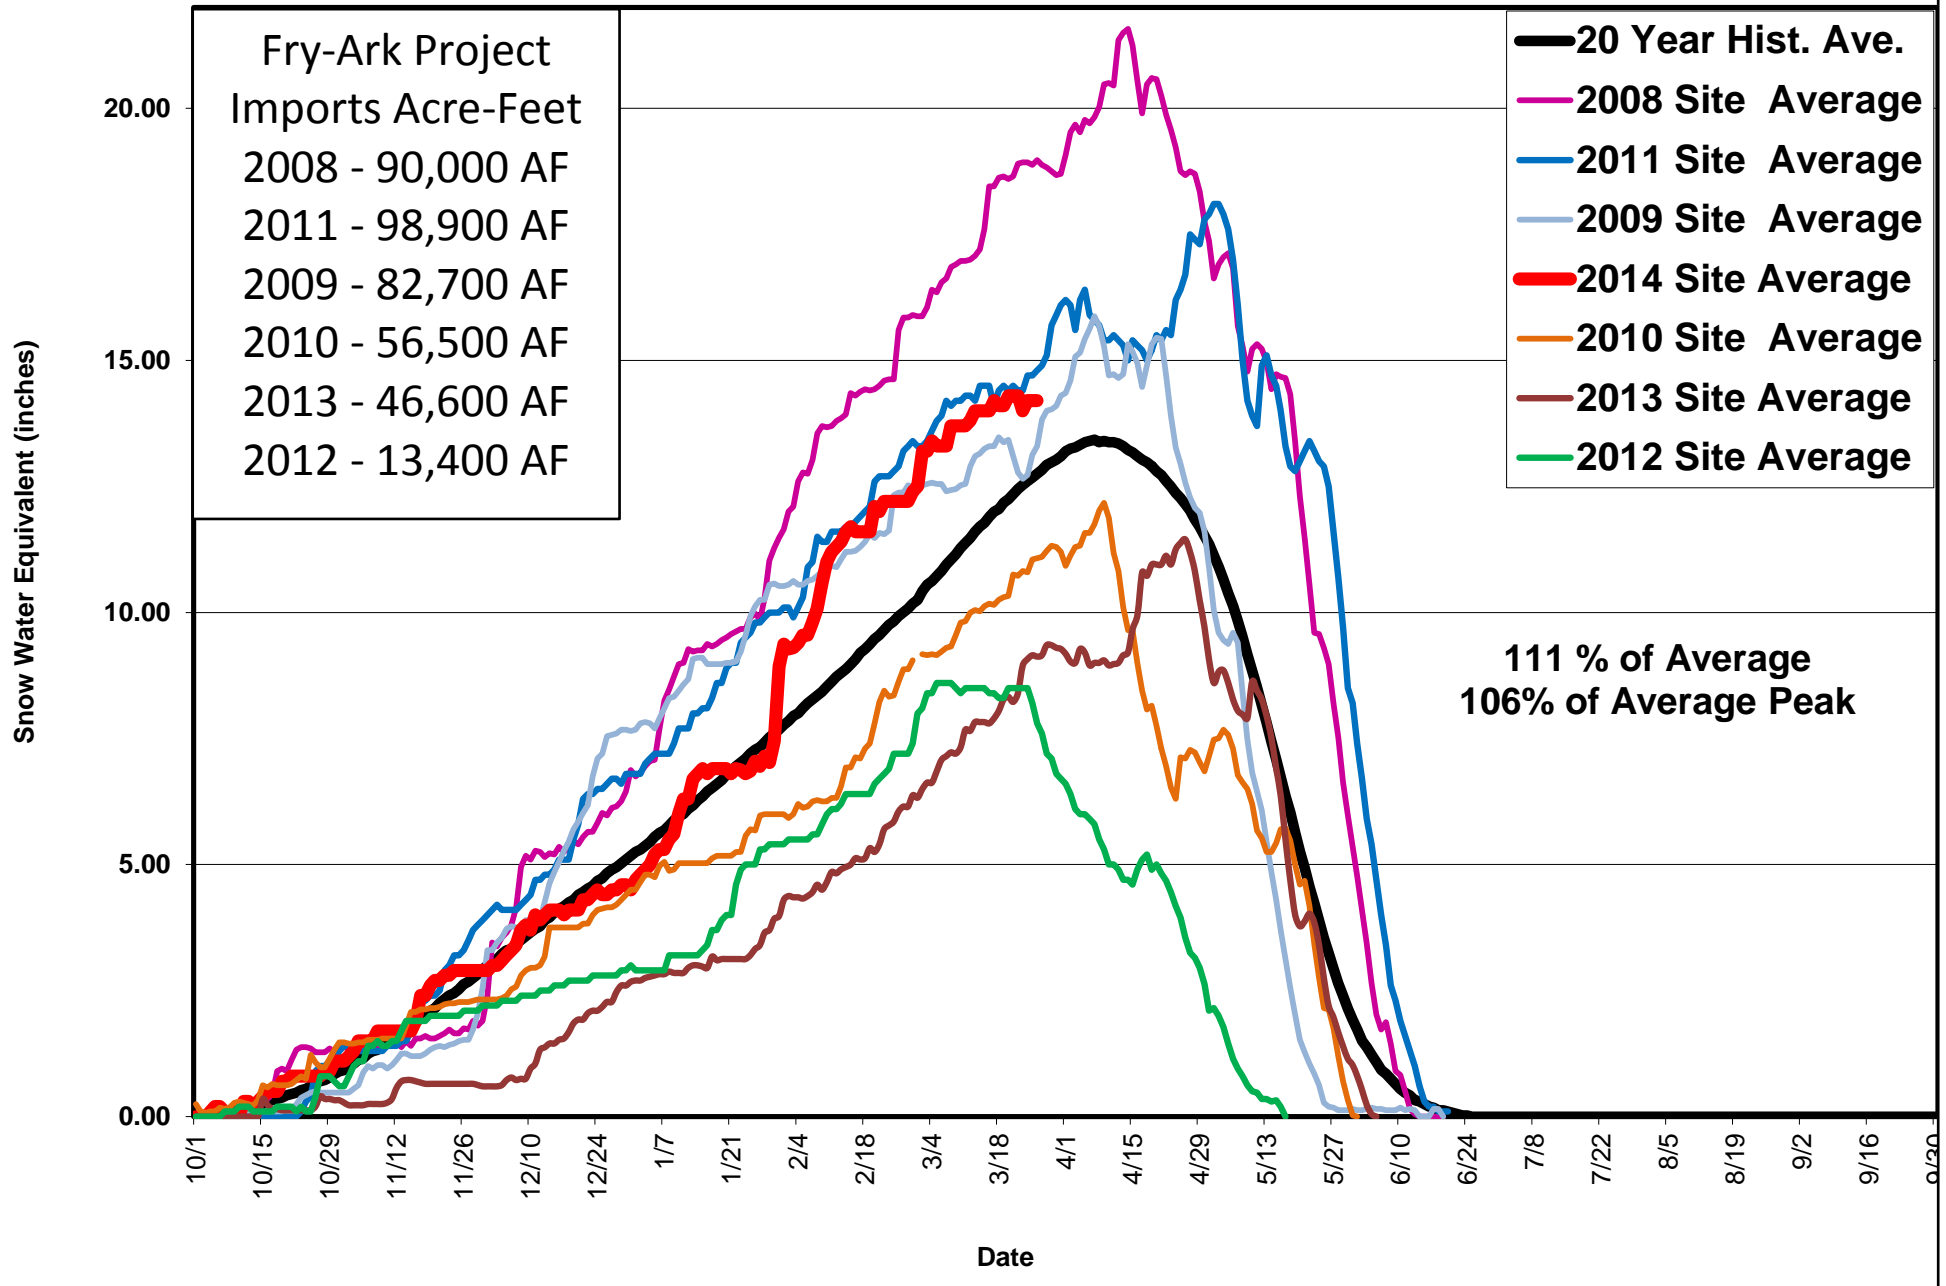

**FRY-ARK COLLECTION SYSTEM AREA SNOWPACK Snow Water Equivalent (SWE)
March 26, 2014**

**UPPER ARKANSAS BASIN SNOWPACK Snow Water Equivalent (SWE)
March 26, 2014**