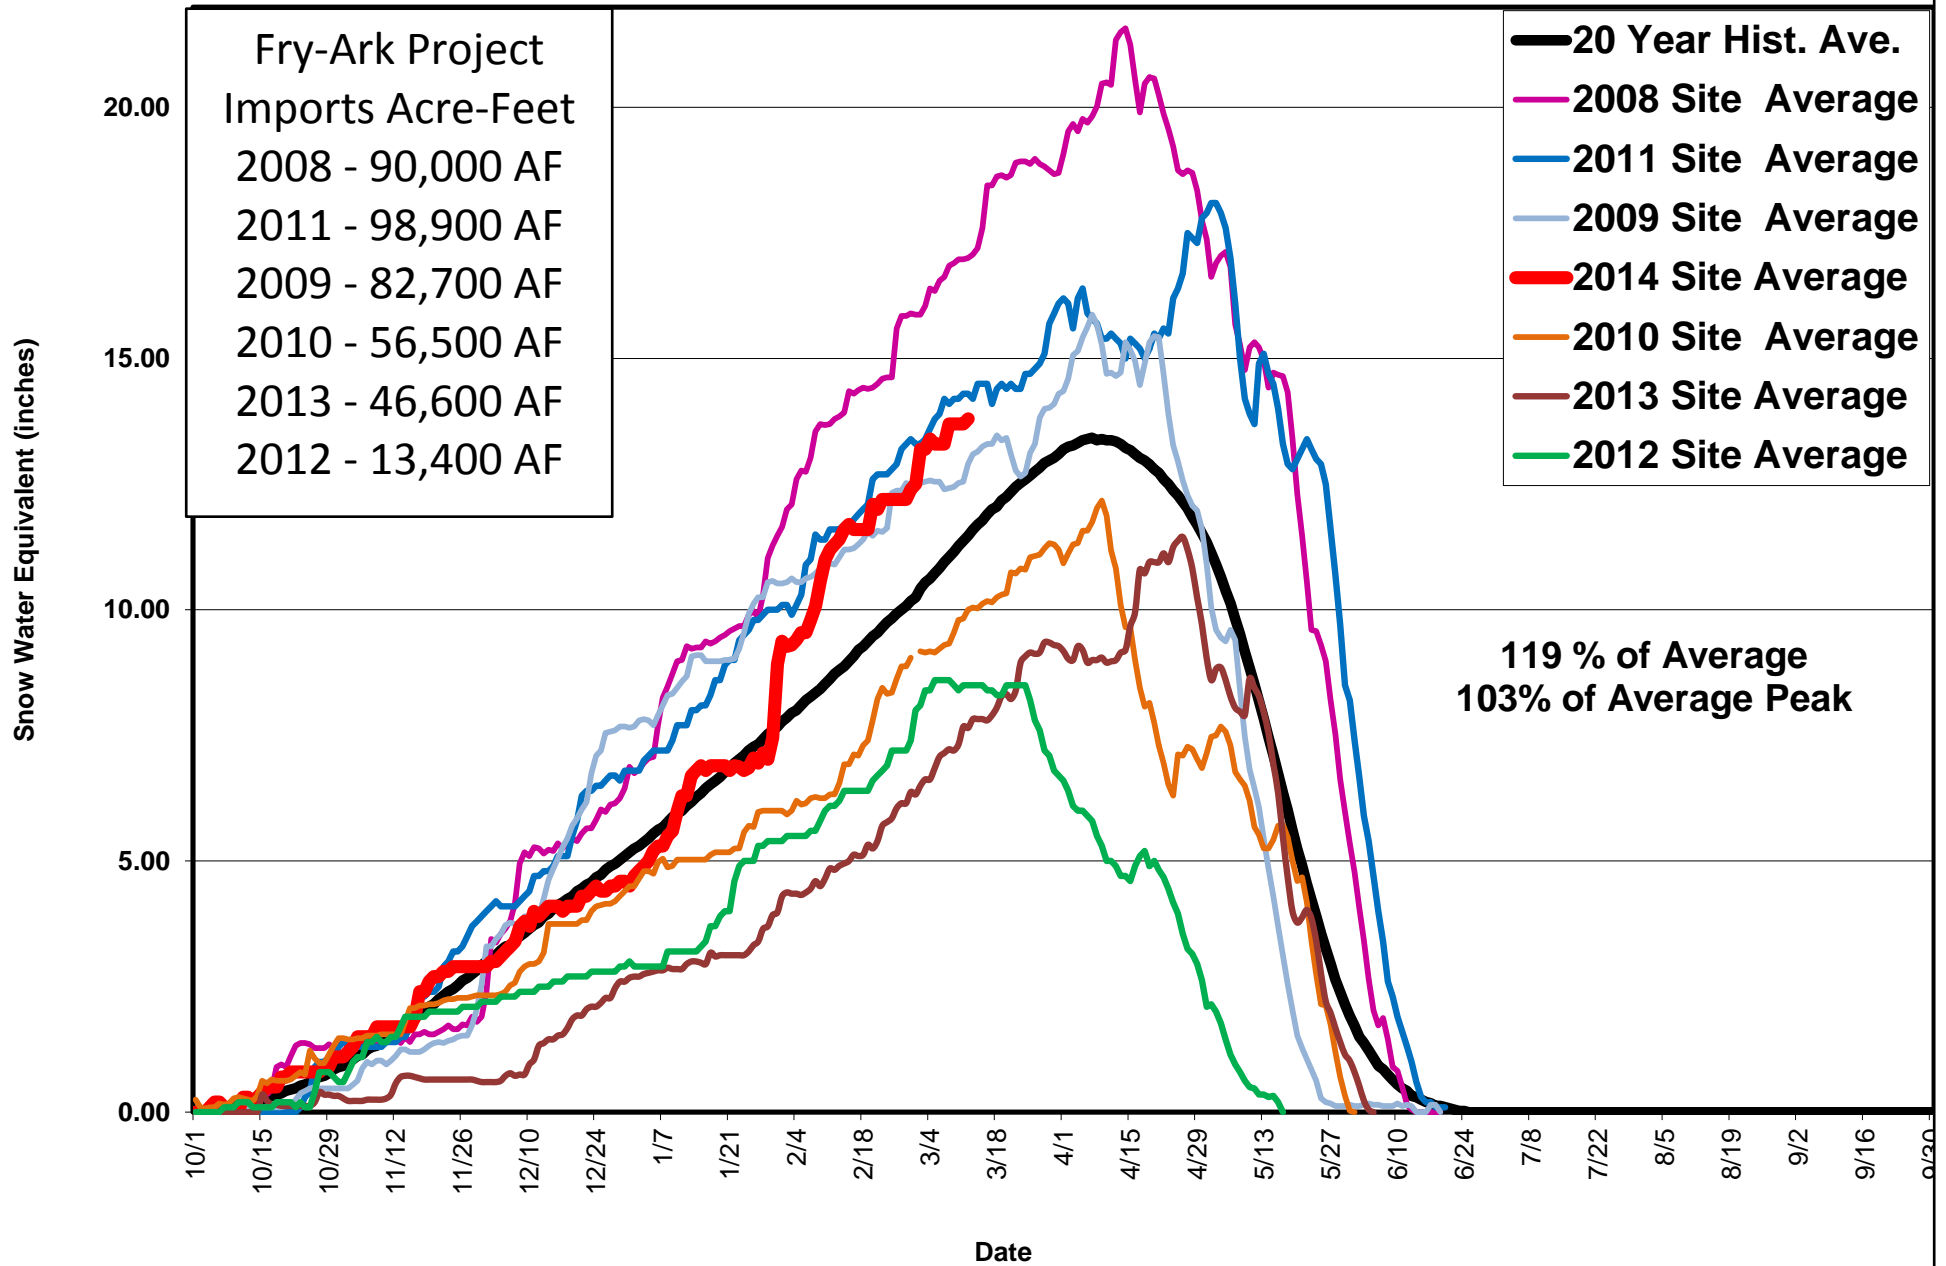

**FRY-ARK COLLECTION SYSTEM AREA SNOWPACK Snow Water Equivalent (SWE)  
March 12, 2014**

**UPPER ARKANSAS BASIN SNOWPACK Snow Water Equivalent (SWE)  
March 12, 2014**