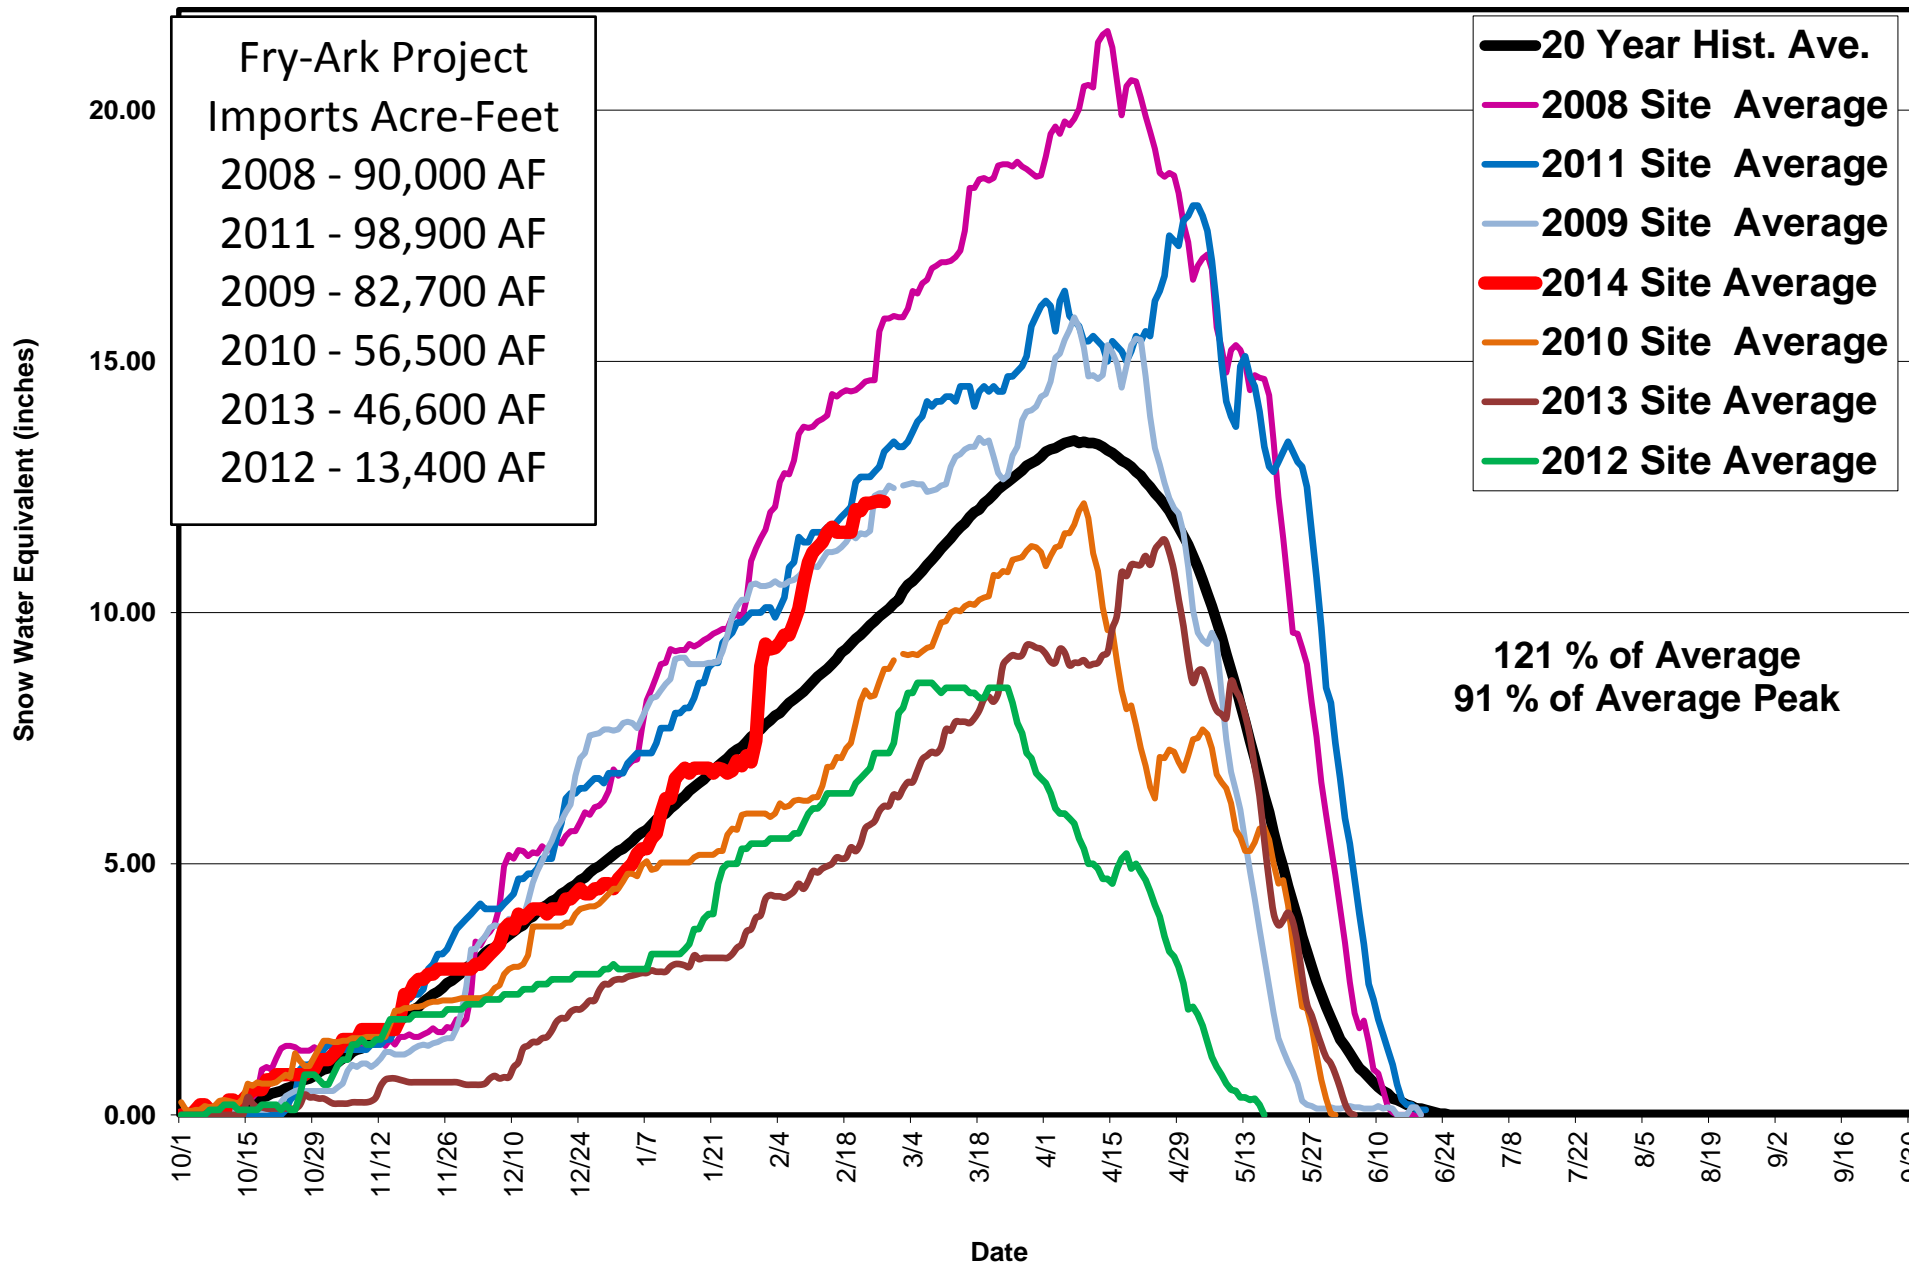

FRY-ARK COLLECTION SYSTEM AREA SNOWPACK Snow Water Equivalent (SWE)
 February 26, 2014

UPPER ARKANSAS BASIN SNOWPACK Snow Water Equivalent (SWE)
 February 26, 2014