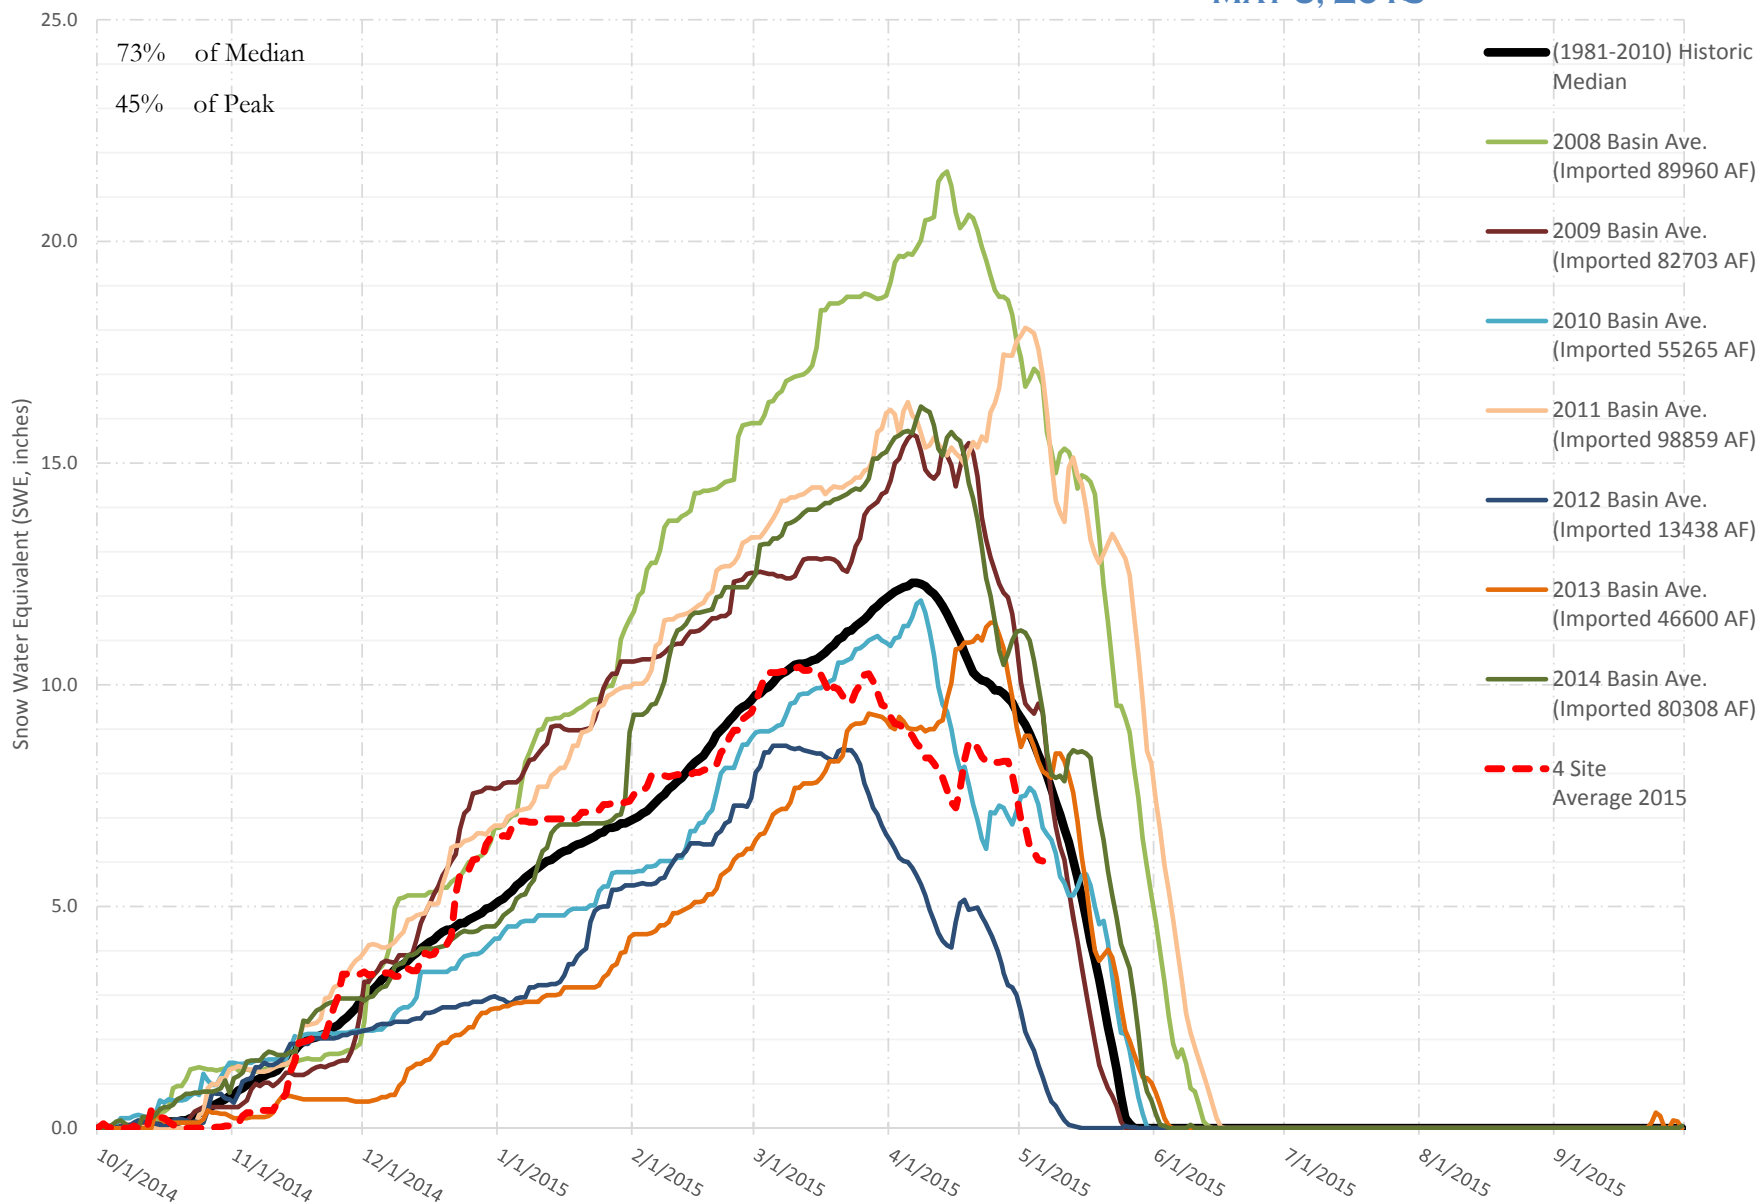

# FRY-ARK COLLECTION BASIN SNOWPACK VS ANNUAL BASIN AVERAGE W/ ASSOC. FRY-ARK IMPORTS

MAY 6, 2015