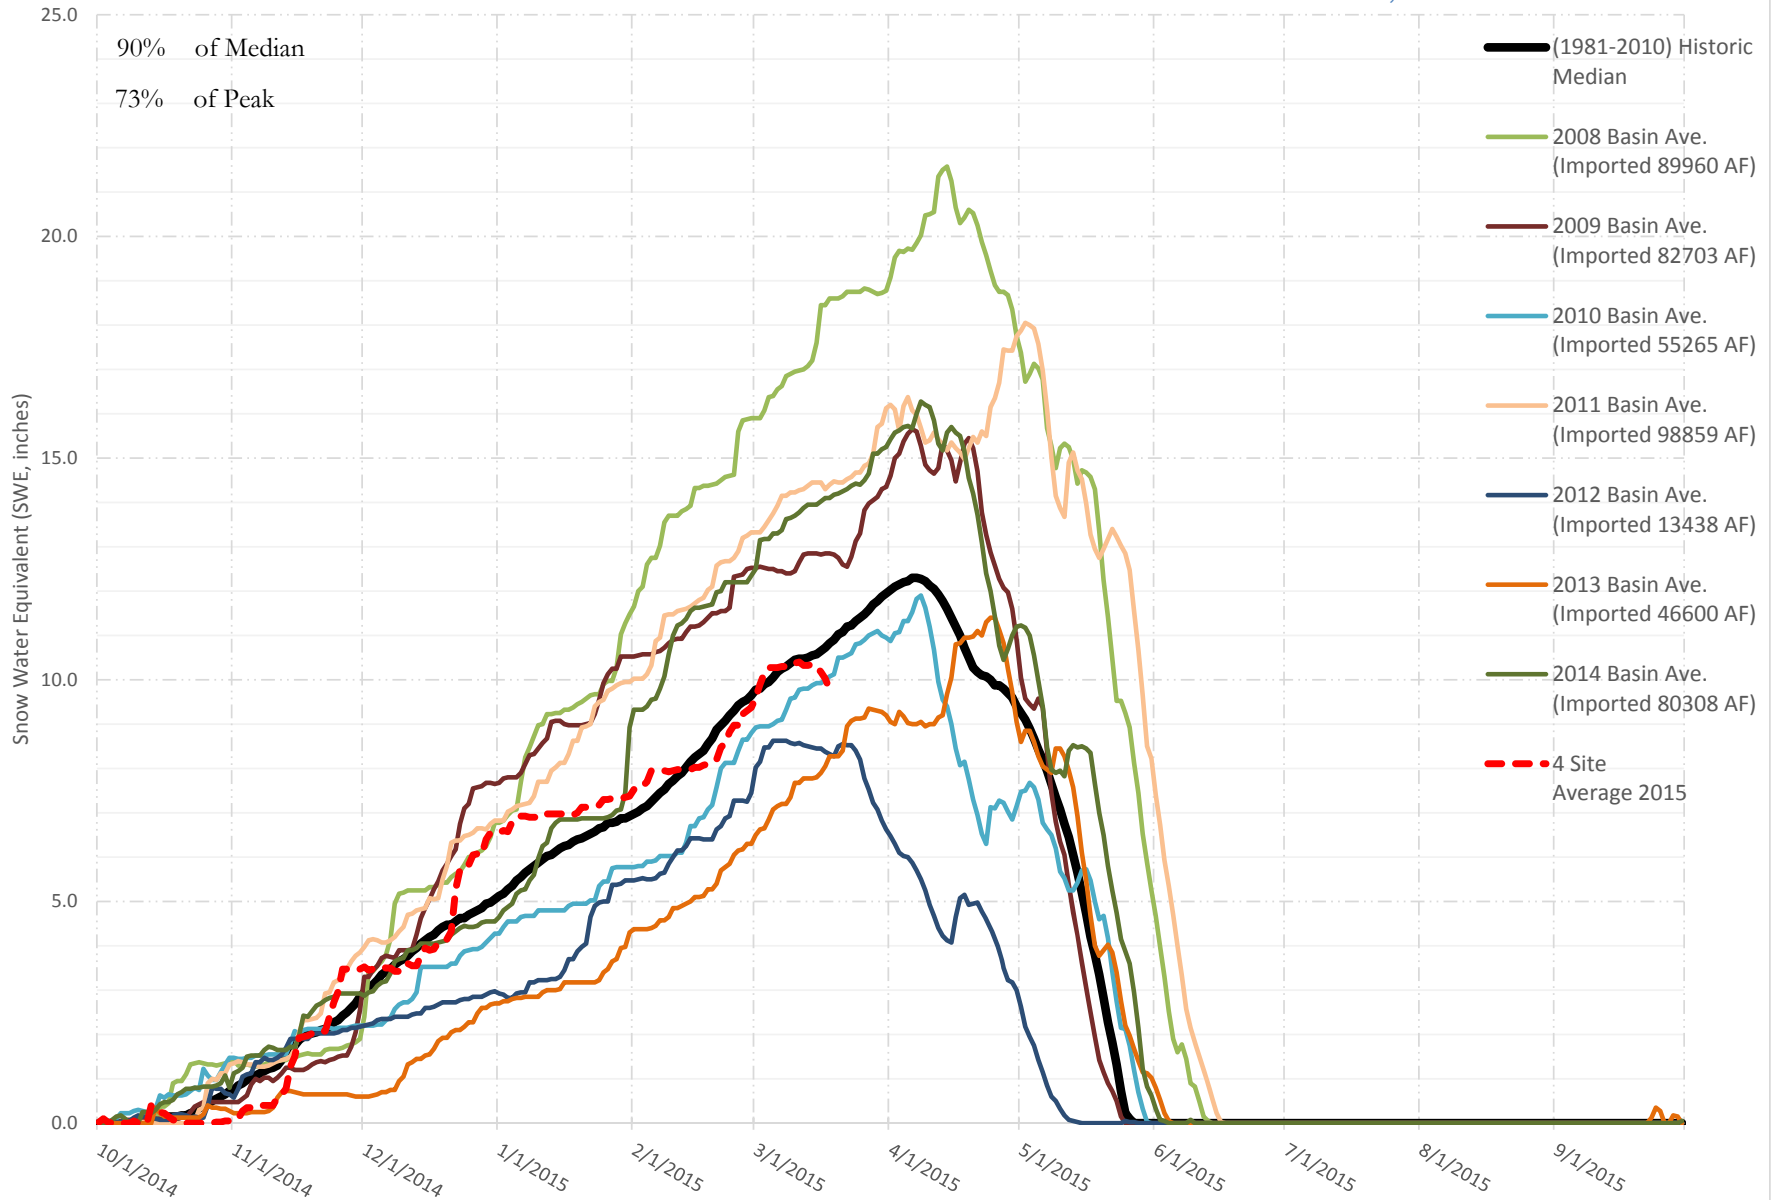

FRY-ARK COLLECTION BASIN SNOWPACK VS ANNUAL BASIN AVERAGE W/ ASSOC. FRY- ARK IMPORTS

MARCH 18, 2015

UPPER ARK BASIN SNOWPACK VS ANNUAL BASIN AVERAGE W/ ASSOC. FRY-ARK IMPORTS

MARCH 18, 2015