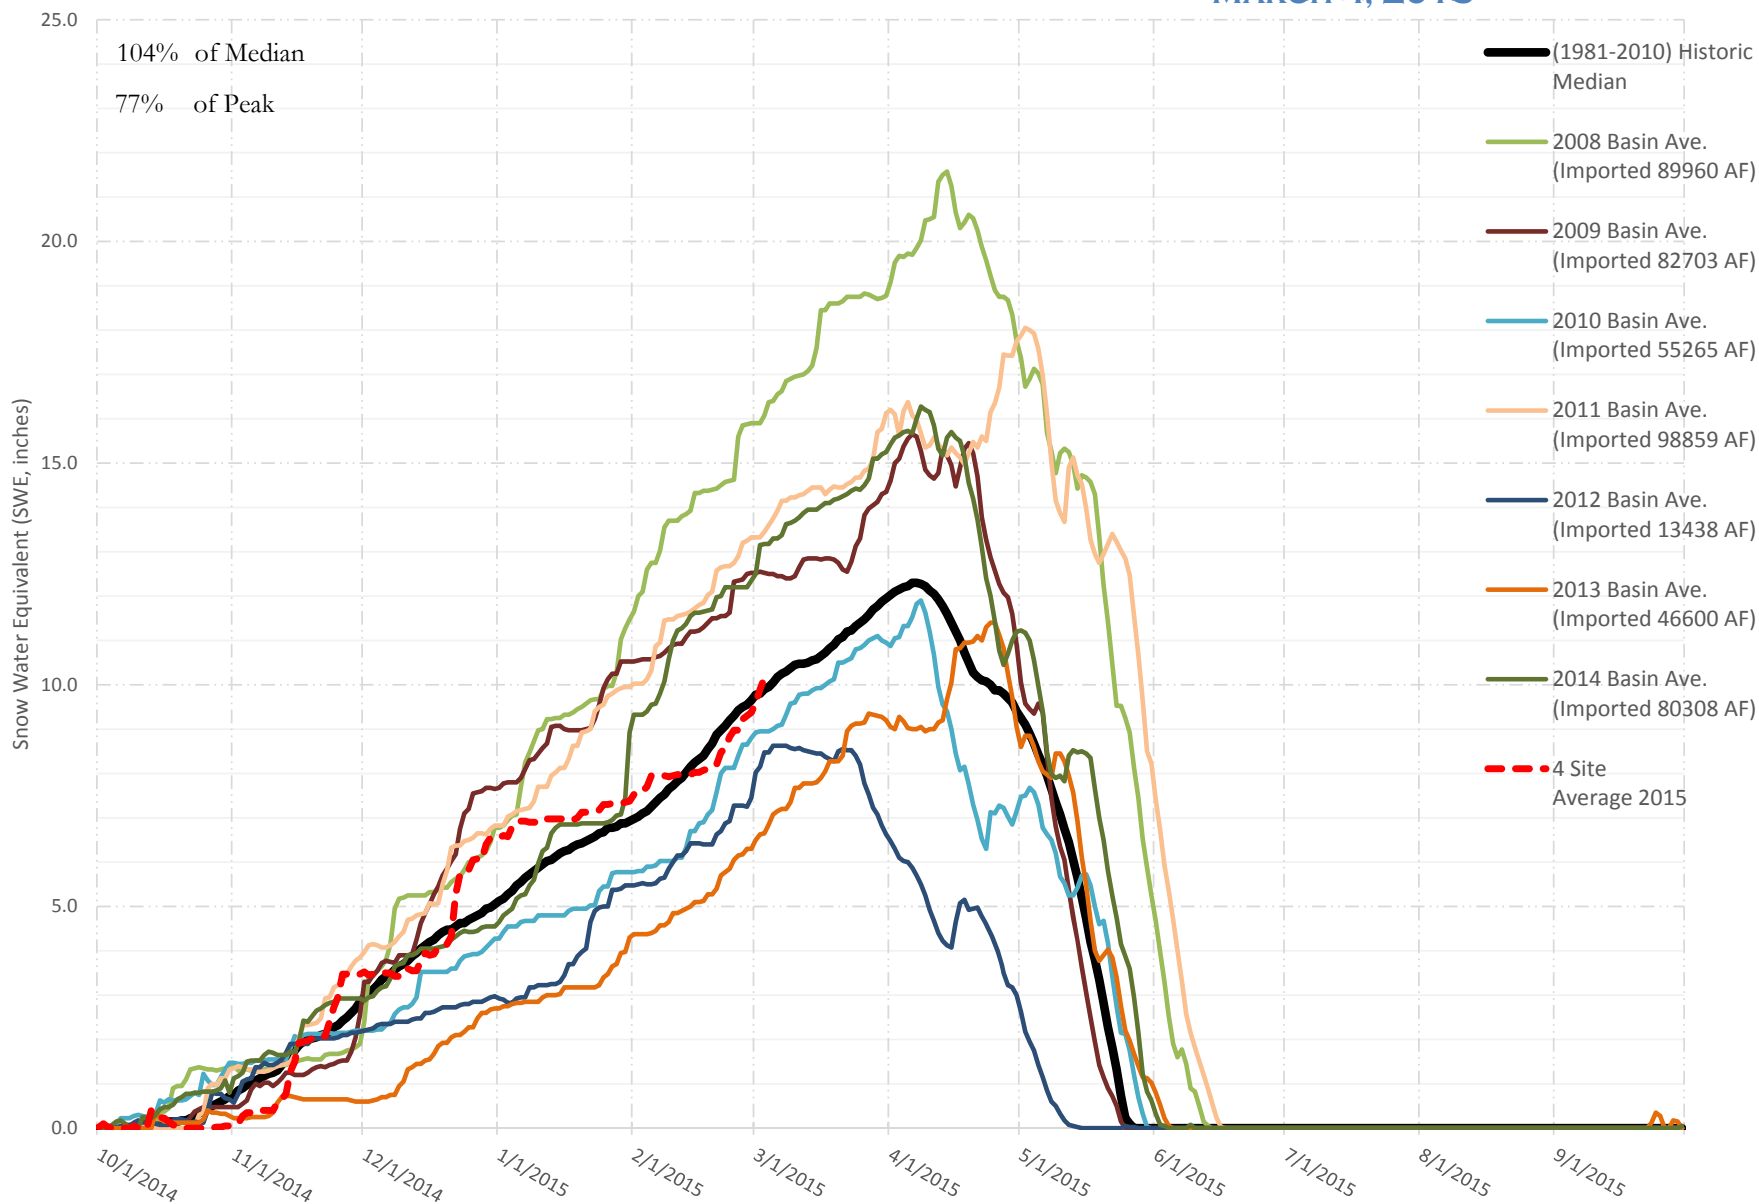

FRY-ARK COLLECTION BASIN SNOWPACK VS ANNUAL BASIN AVERAGE W/ ASSOC. FRY-ARK IMPORTS

MARCH 4, 2015

UPPER ARK BASIN SNOWPACK VS ANNUAL BASIN AVERAGE W/ ASSOC. FRY-ARK IMPORTS

MARCH 4, 2015