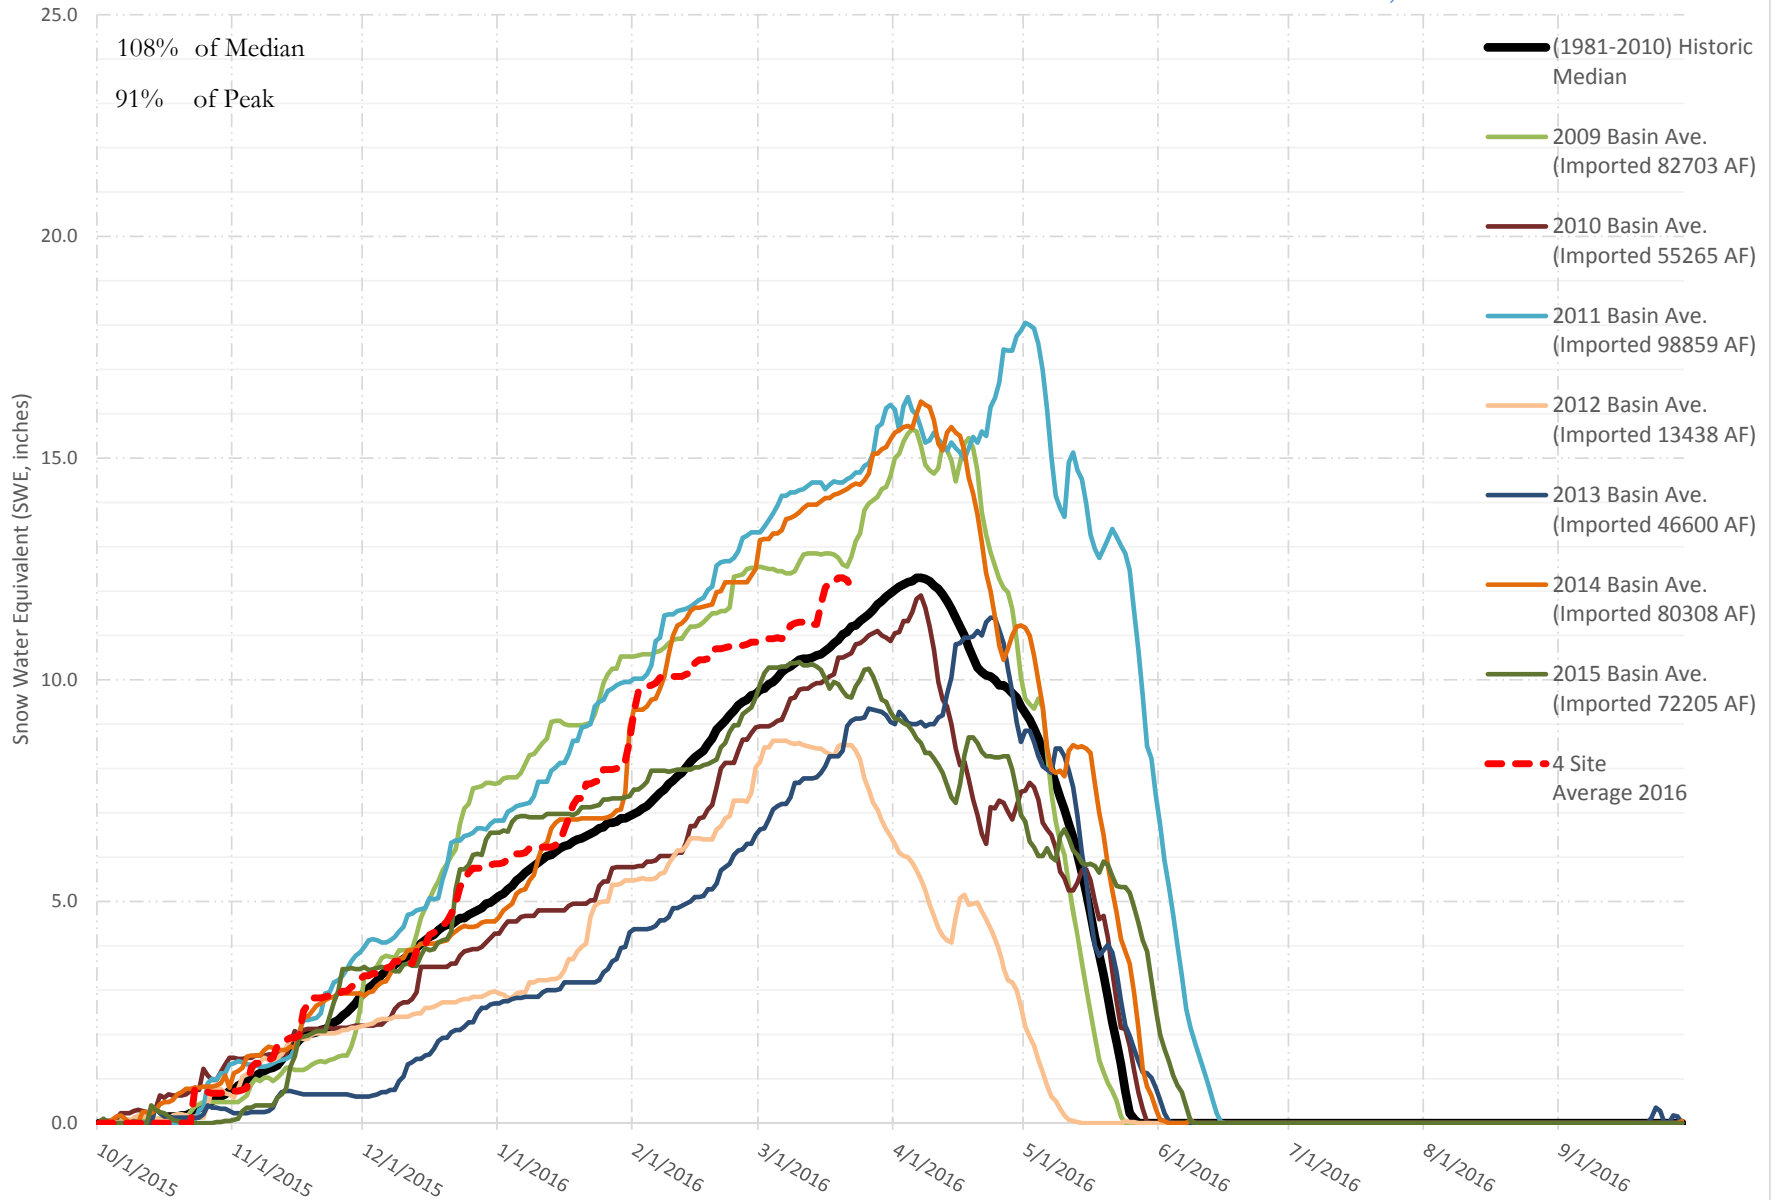

FRY-ARK COLLECTION BASIN SNOWPACK VS ANNUAL BASIN AVERAGE W/ ASSOC. FRY-ARK IMPORTS

MARCH 23, 2016

UPPER ARK BASIN SNOWPACK VS ANNUAL BASIN AVERAGE W/ ASSOC. FRY-ARK IMPORTS

MARCH 23, 2016