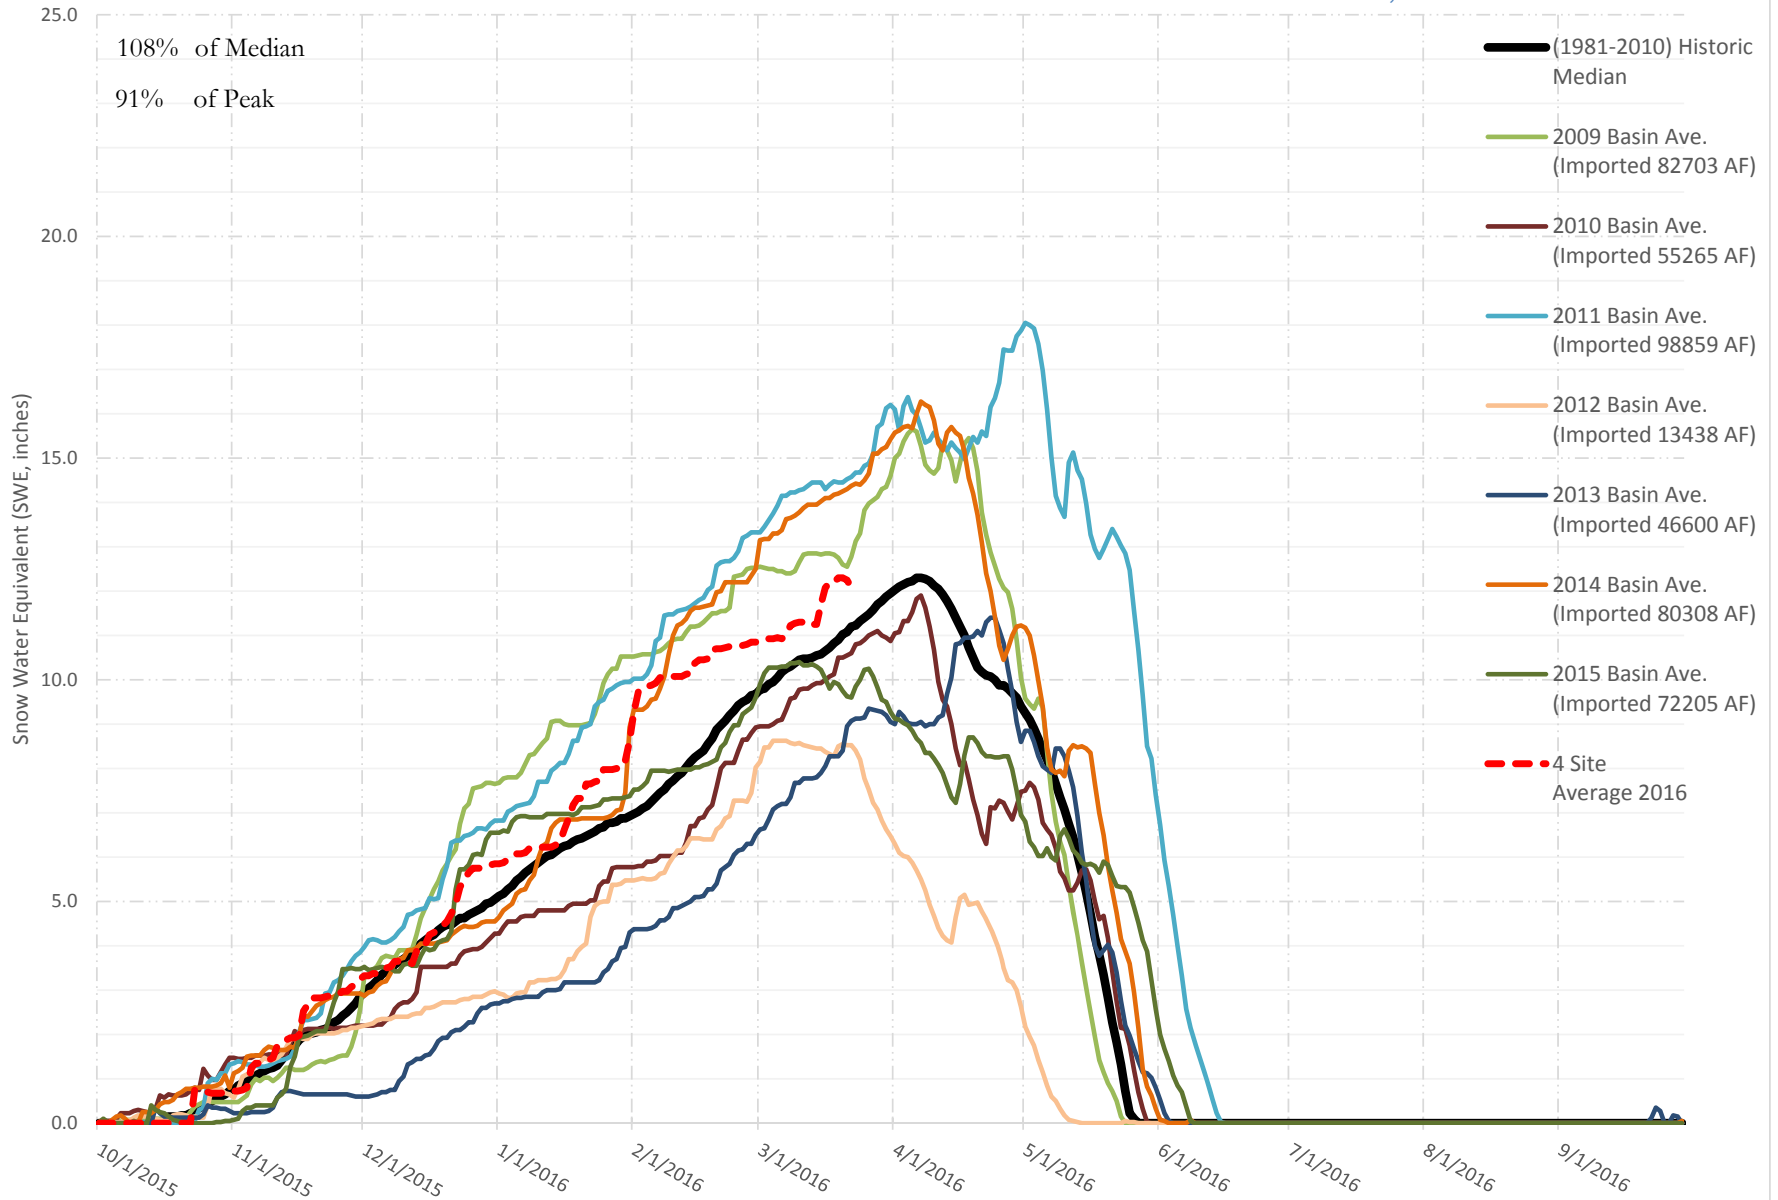

FRY-ARK COLLECTION BASIN SNOWPACK VS ANNUAL BASIN AVERAGE W/ ASSOC. FRY-ARK IMPORTS

MARCH 23, 2016

UPPER ARK BASIN SNOWPACK VS ANNUAL BASIN AVERAGE W/ ASSOC. FRY-ARK IMPORTS

MARCH 23, 2016