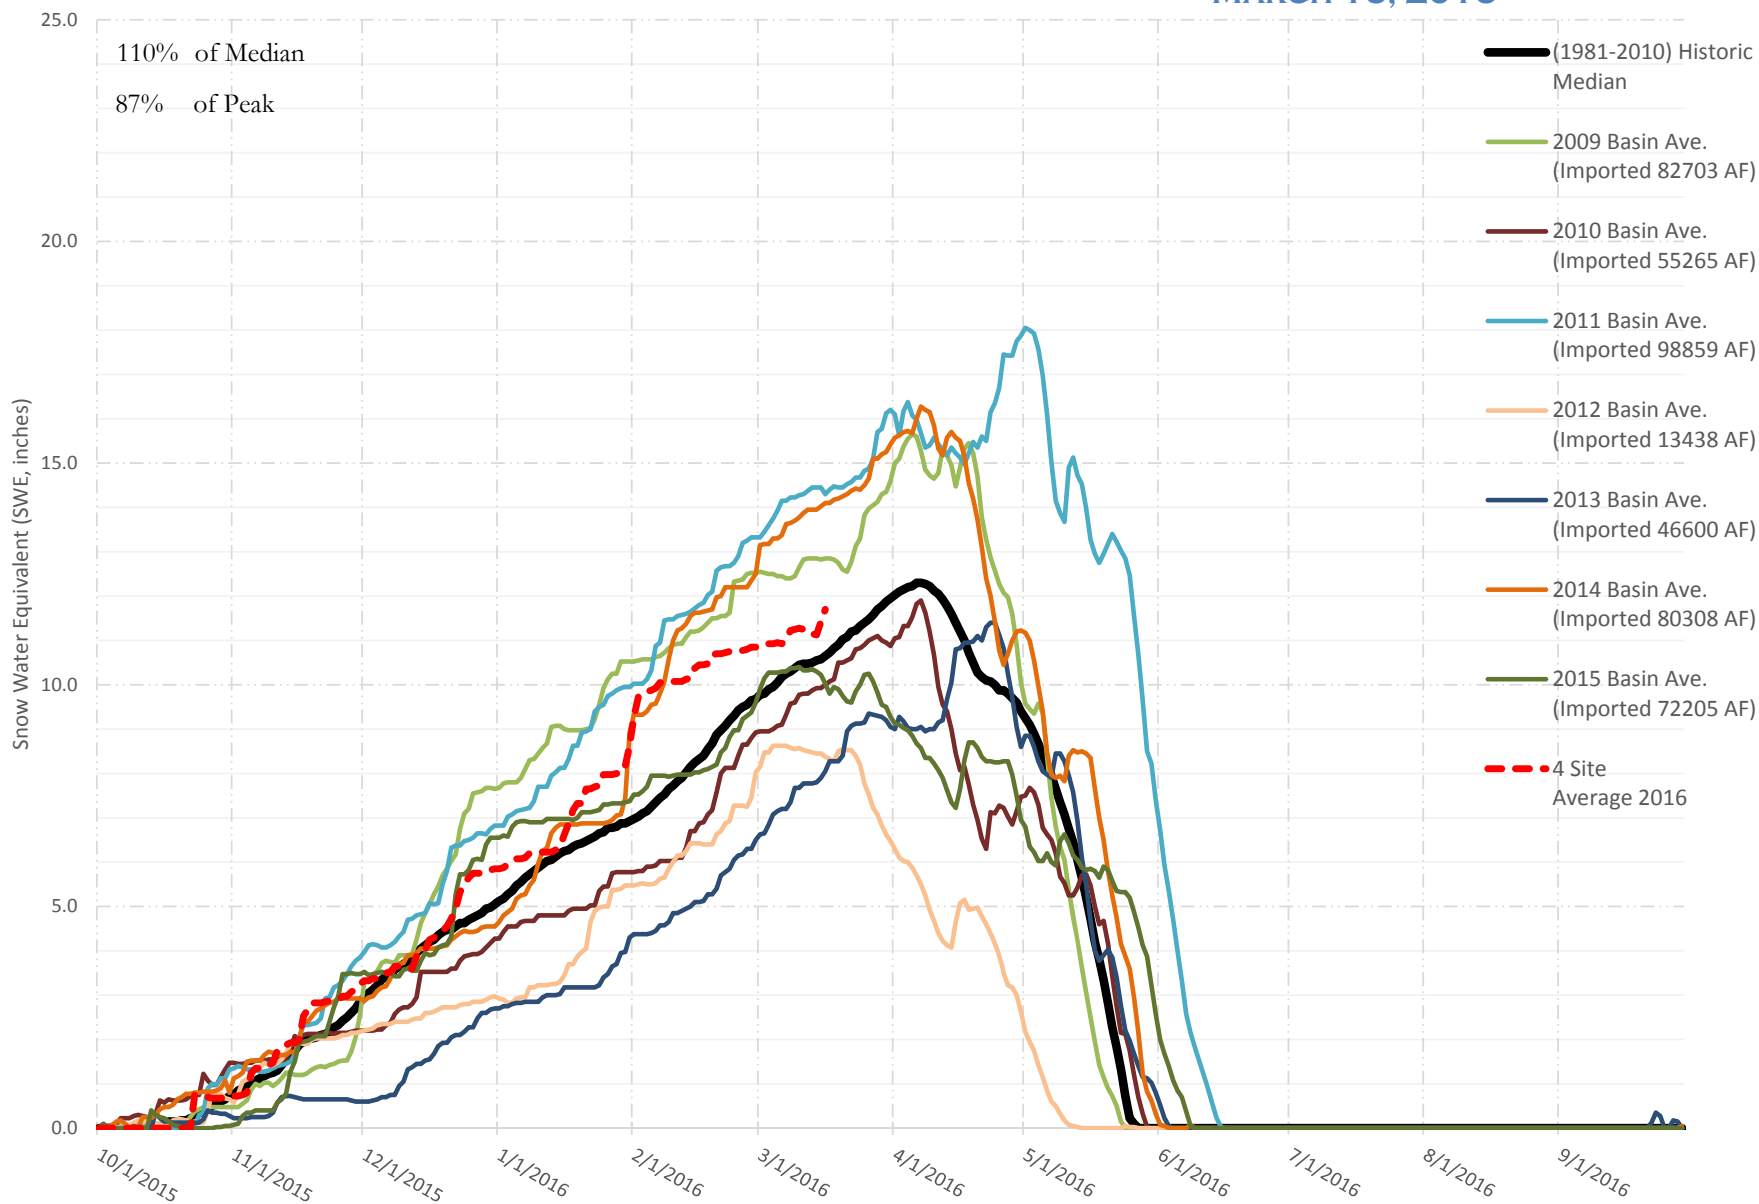

# FRY-ARK COLLECTION BASIN SNOWPACK VS ANNUAL BASIN AVERAGE W/ ASSOC. FRY-ARK IMPORTS

MARCH 16, 2016