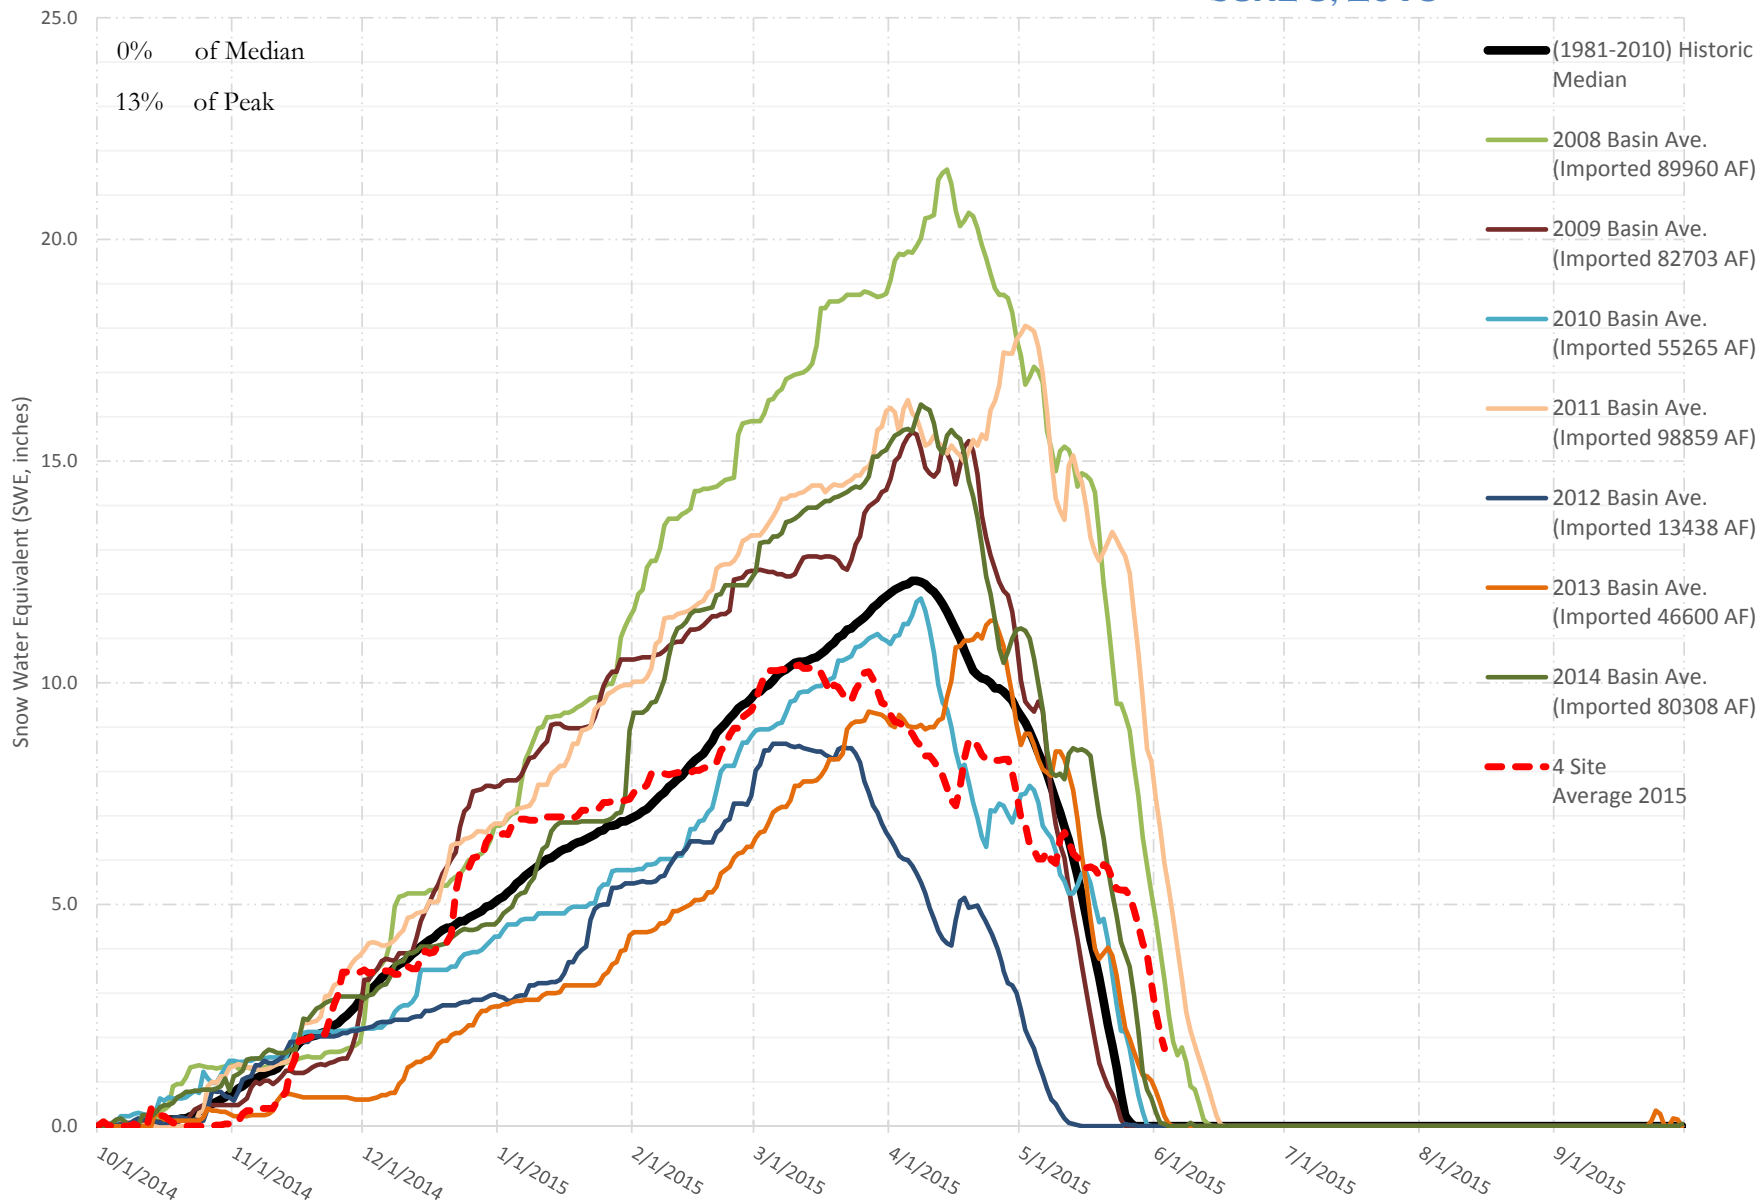

# FRY-ARK COLLECTION BASIN SNOWPACK VS ANNUAL BASIN AVERAGE W/ ASSOC. FRY-ARK IMPORTS

JUNE 3, 2015