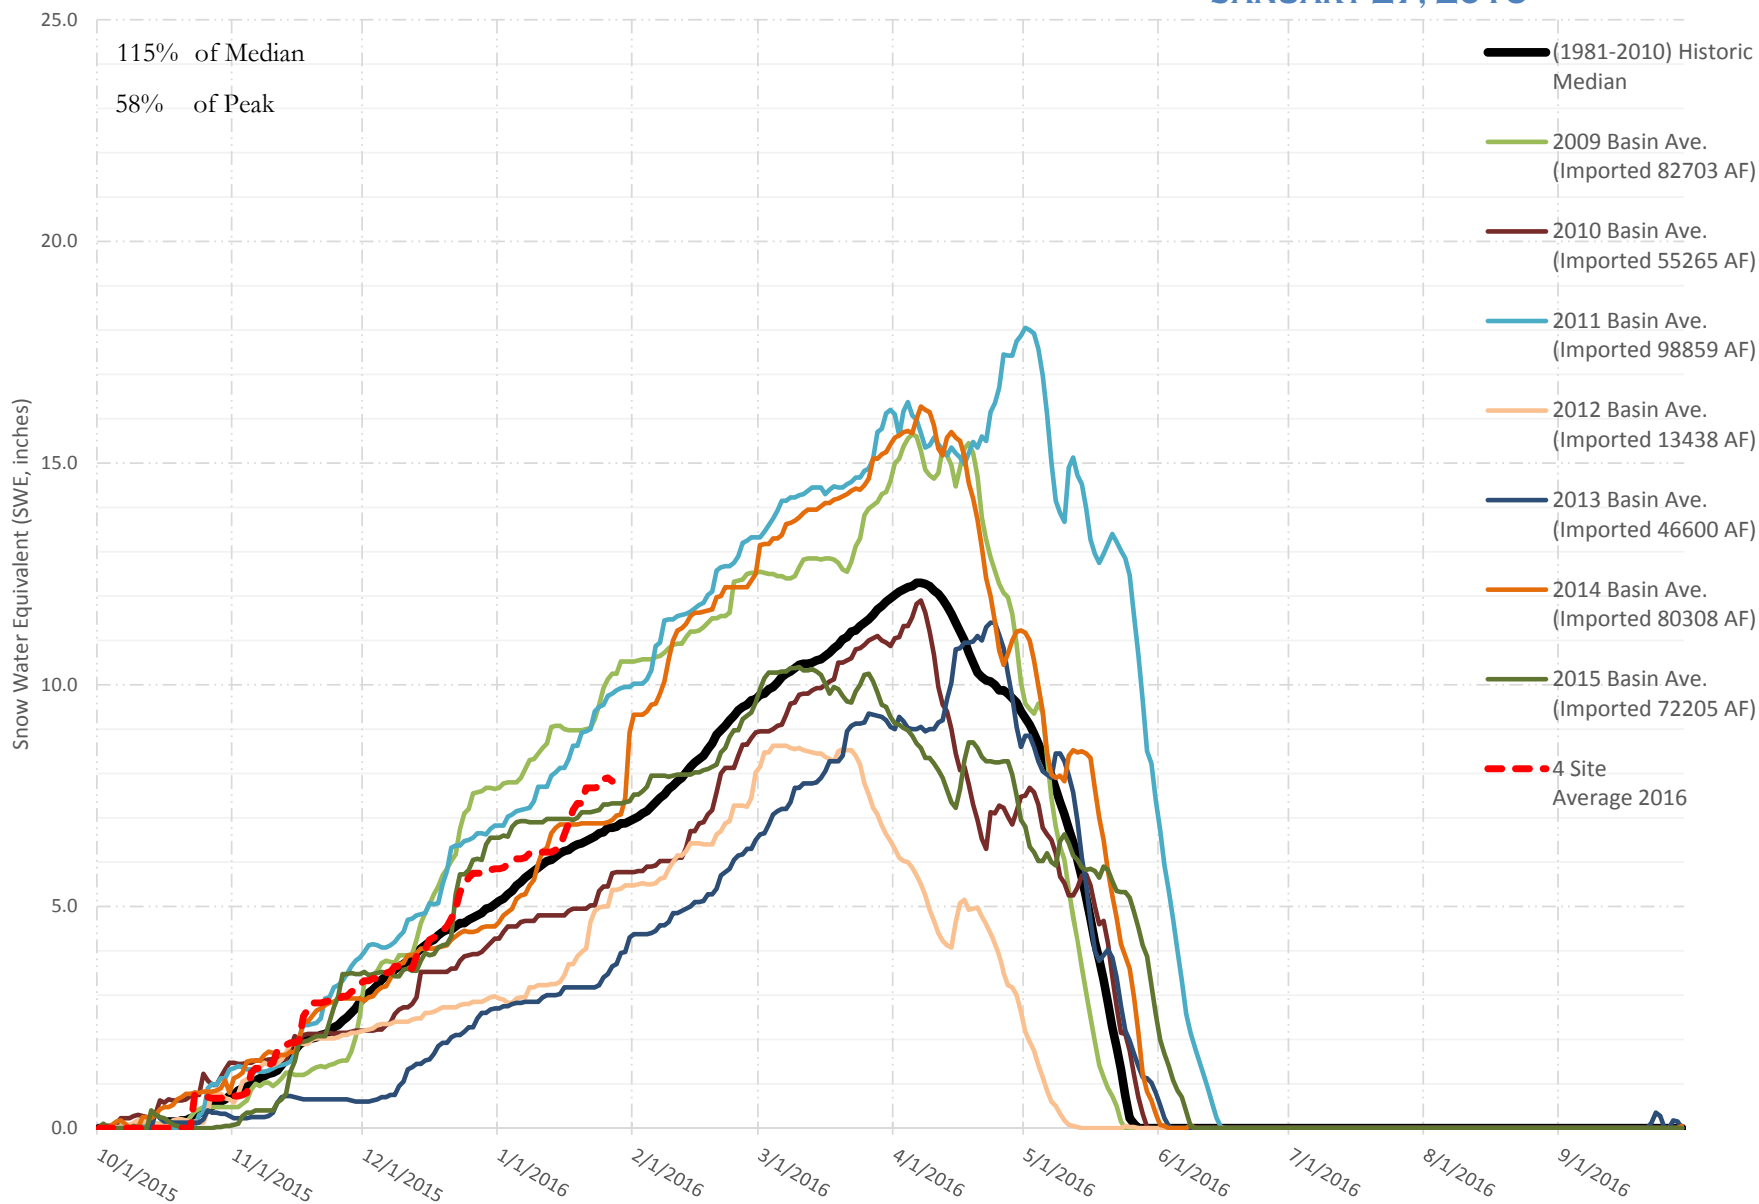

FRY-ARK COLLECTION BASIN SNOWPACK VS ANNUAL BASIN AVERAGE W/ ASSOC. FRY-ARK IMPORTS

JANUARY 27, 2016

UPPER ARK BASIN SNOWPACK VS ANNUAL BASIN AVERAGE W/ ASSOC. FRY-ARK IMPORTS

JANUARY 27, 2016