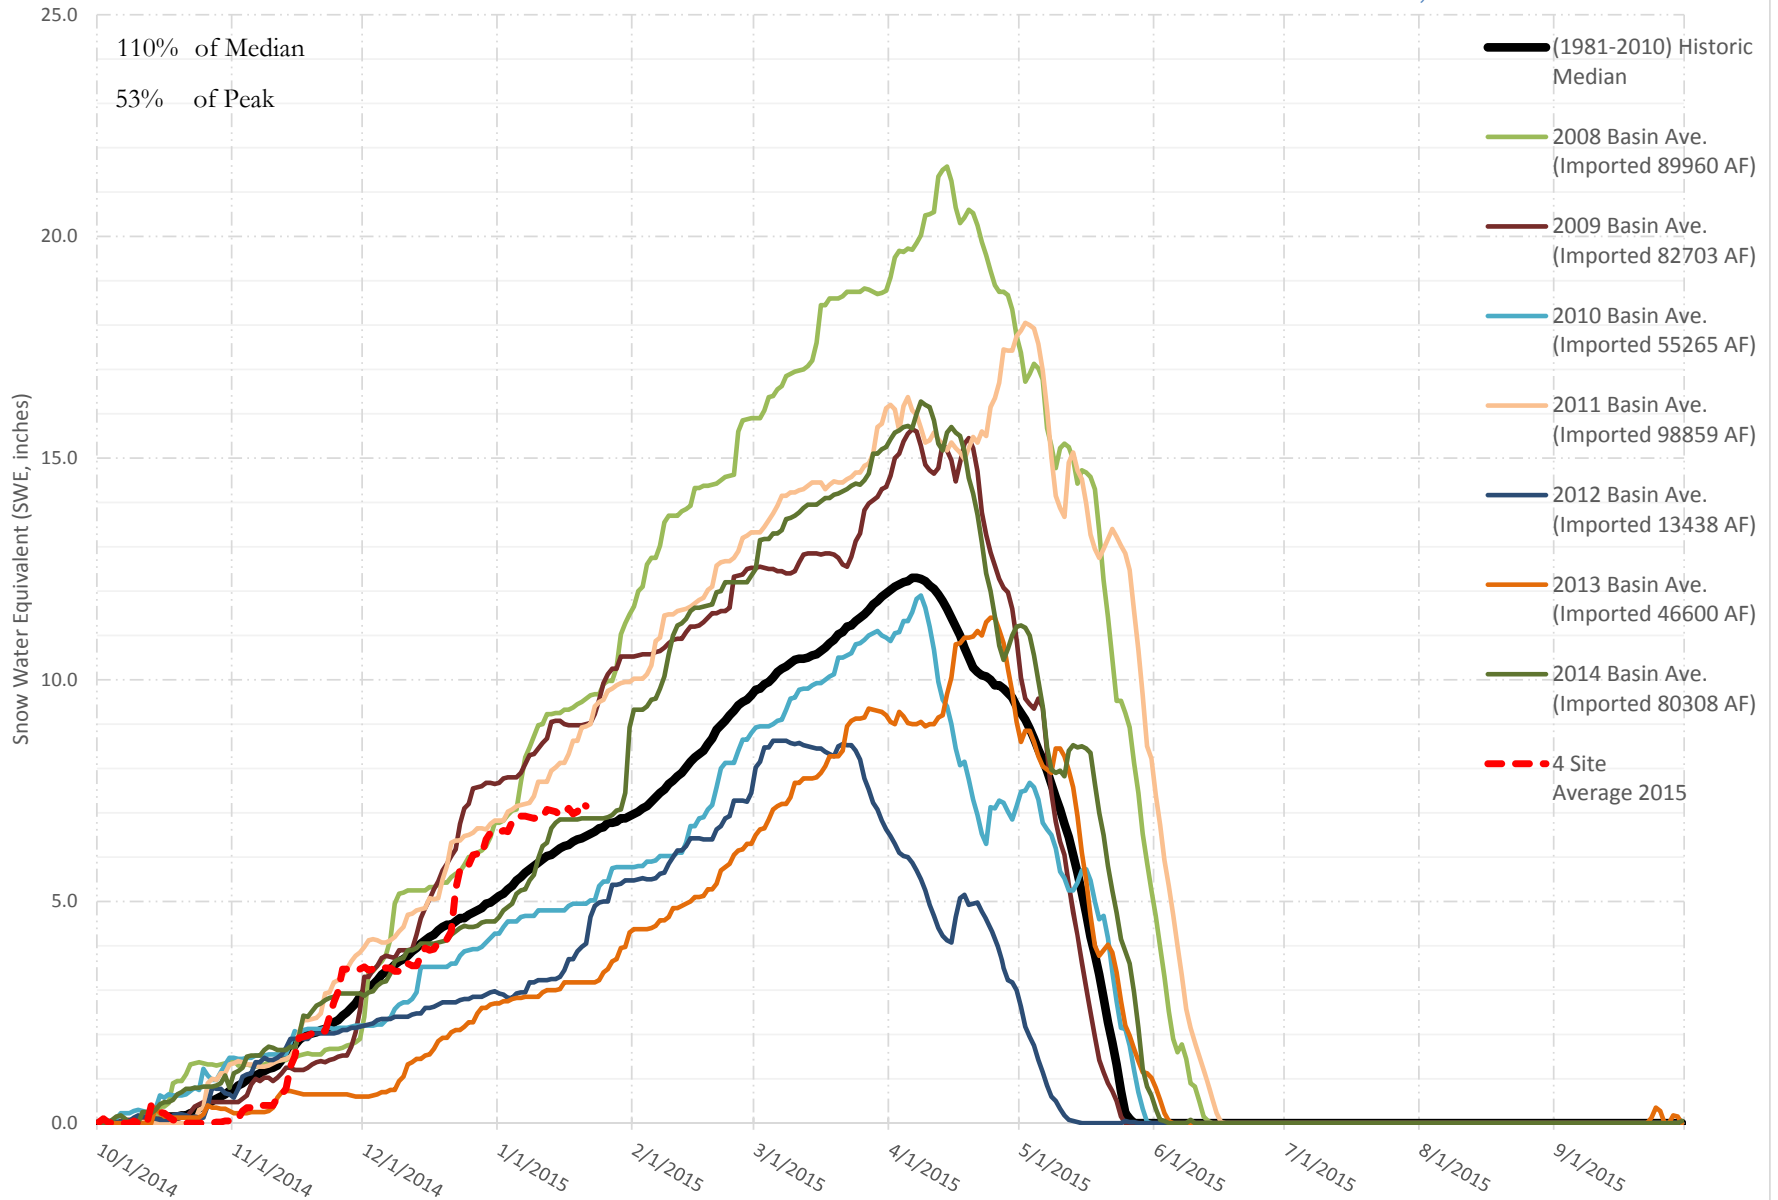

FRY-ARK COLLECTION BASIN SNOWPACK VS ANNUAL BASIN AVERAGE W/ ASSOC. FRY-ARK IMPORTS

JANUARY 21, 2015

UPPER ARK BASIN SNOWPACK VS ANNUAL BASIN AVERAGE W/ ASSOC. FRY-ARK IMPORTS

JANUARY 21, 2015