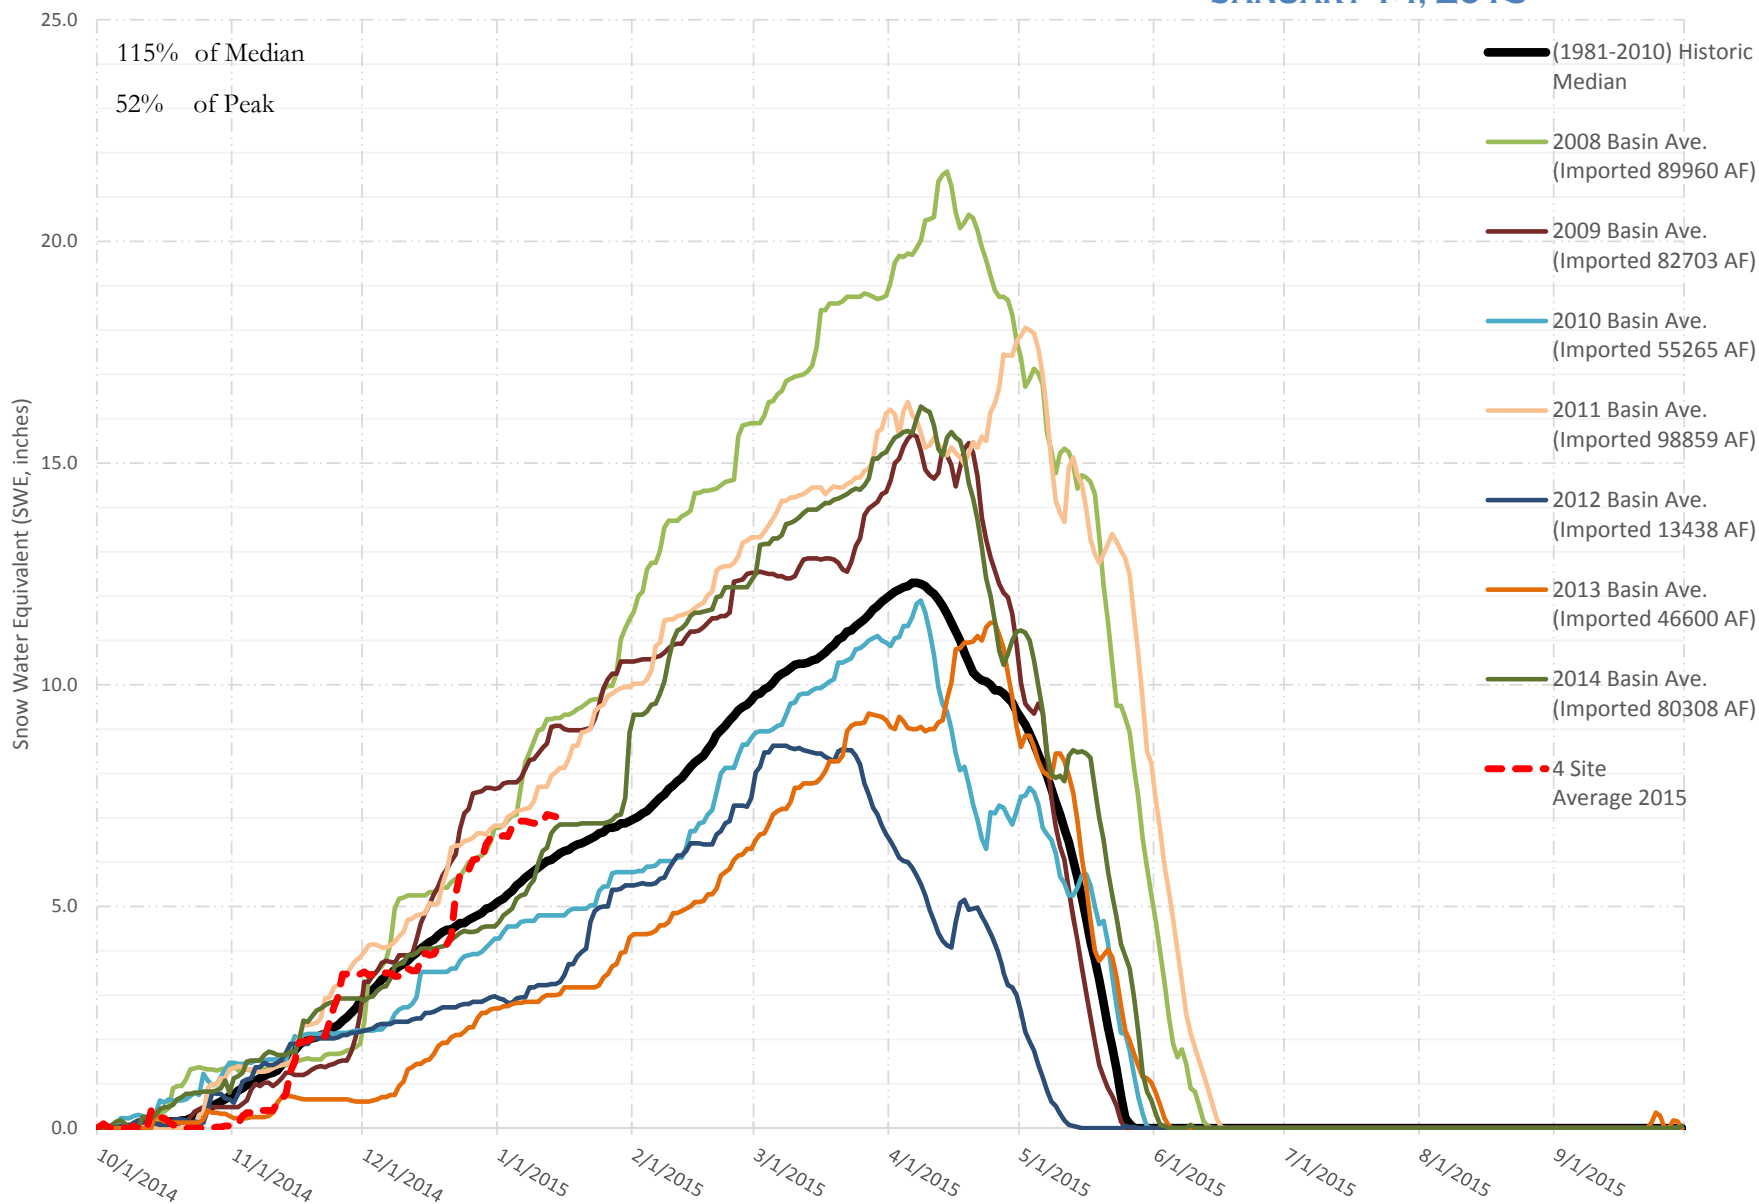

FRY-ARK COLLECTION BASIN SNOWPACK VS ANNUAL BASIN AVERAGE W/ ASSOC. FRY-ARK IMPORTS

JANUARY 14, 2015

UPPER ARK BASIN SNOWPACK VS ANNUAL BASIN AVERAGE W/ ASSOC. FRY-ARK IMPORTS

JANUARY 14, 2015