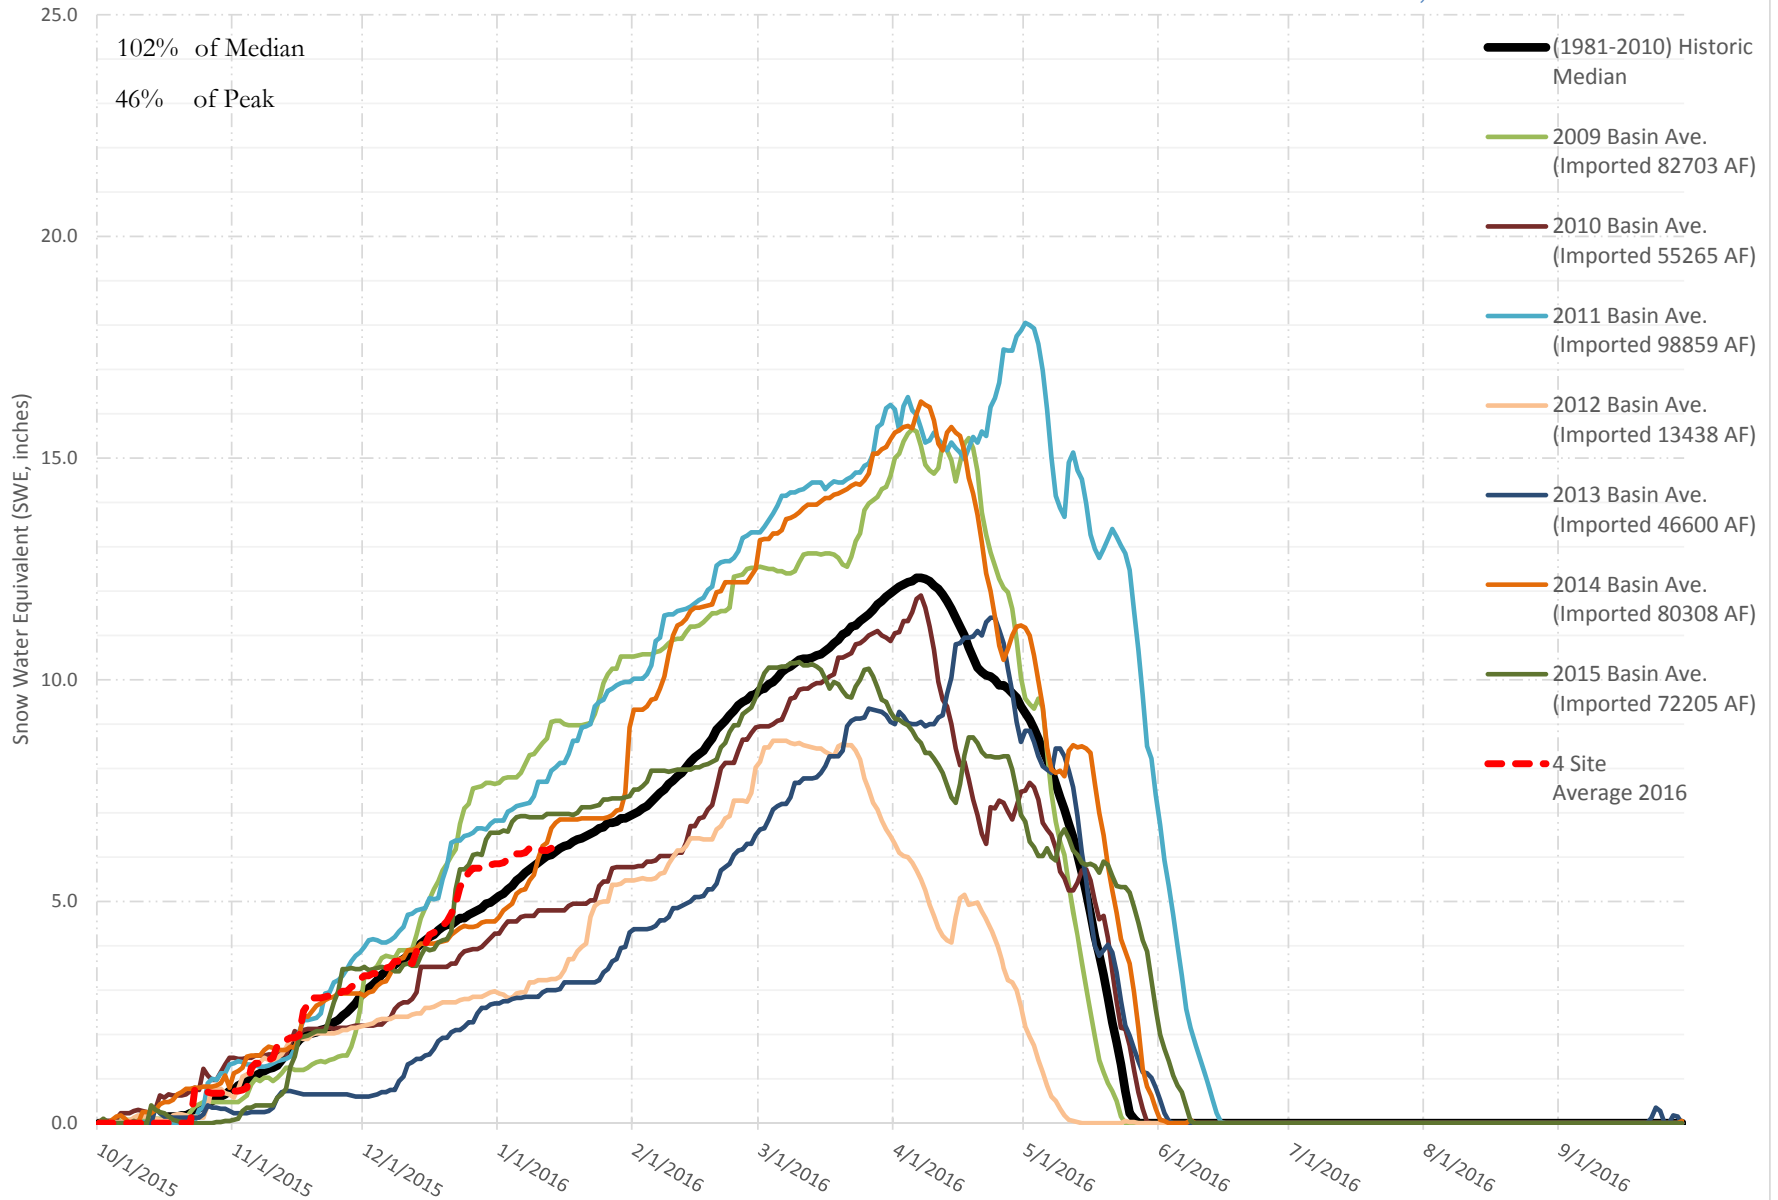

FRY-ARK COLLECTION BASIN SNOWPACK VS ANNUAL BASIN AVERAGE W/ ASSOC. FRY-ARK IMPORTS

JANUARY 13, 2016

UPPER ARK BASIN SNOWPACK VS ANNUAL BASIN AVERAGE W/ ASSOC. FRY-ARK IMPORTS

JANUARY 13, 2016