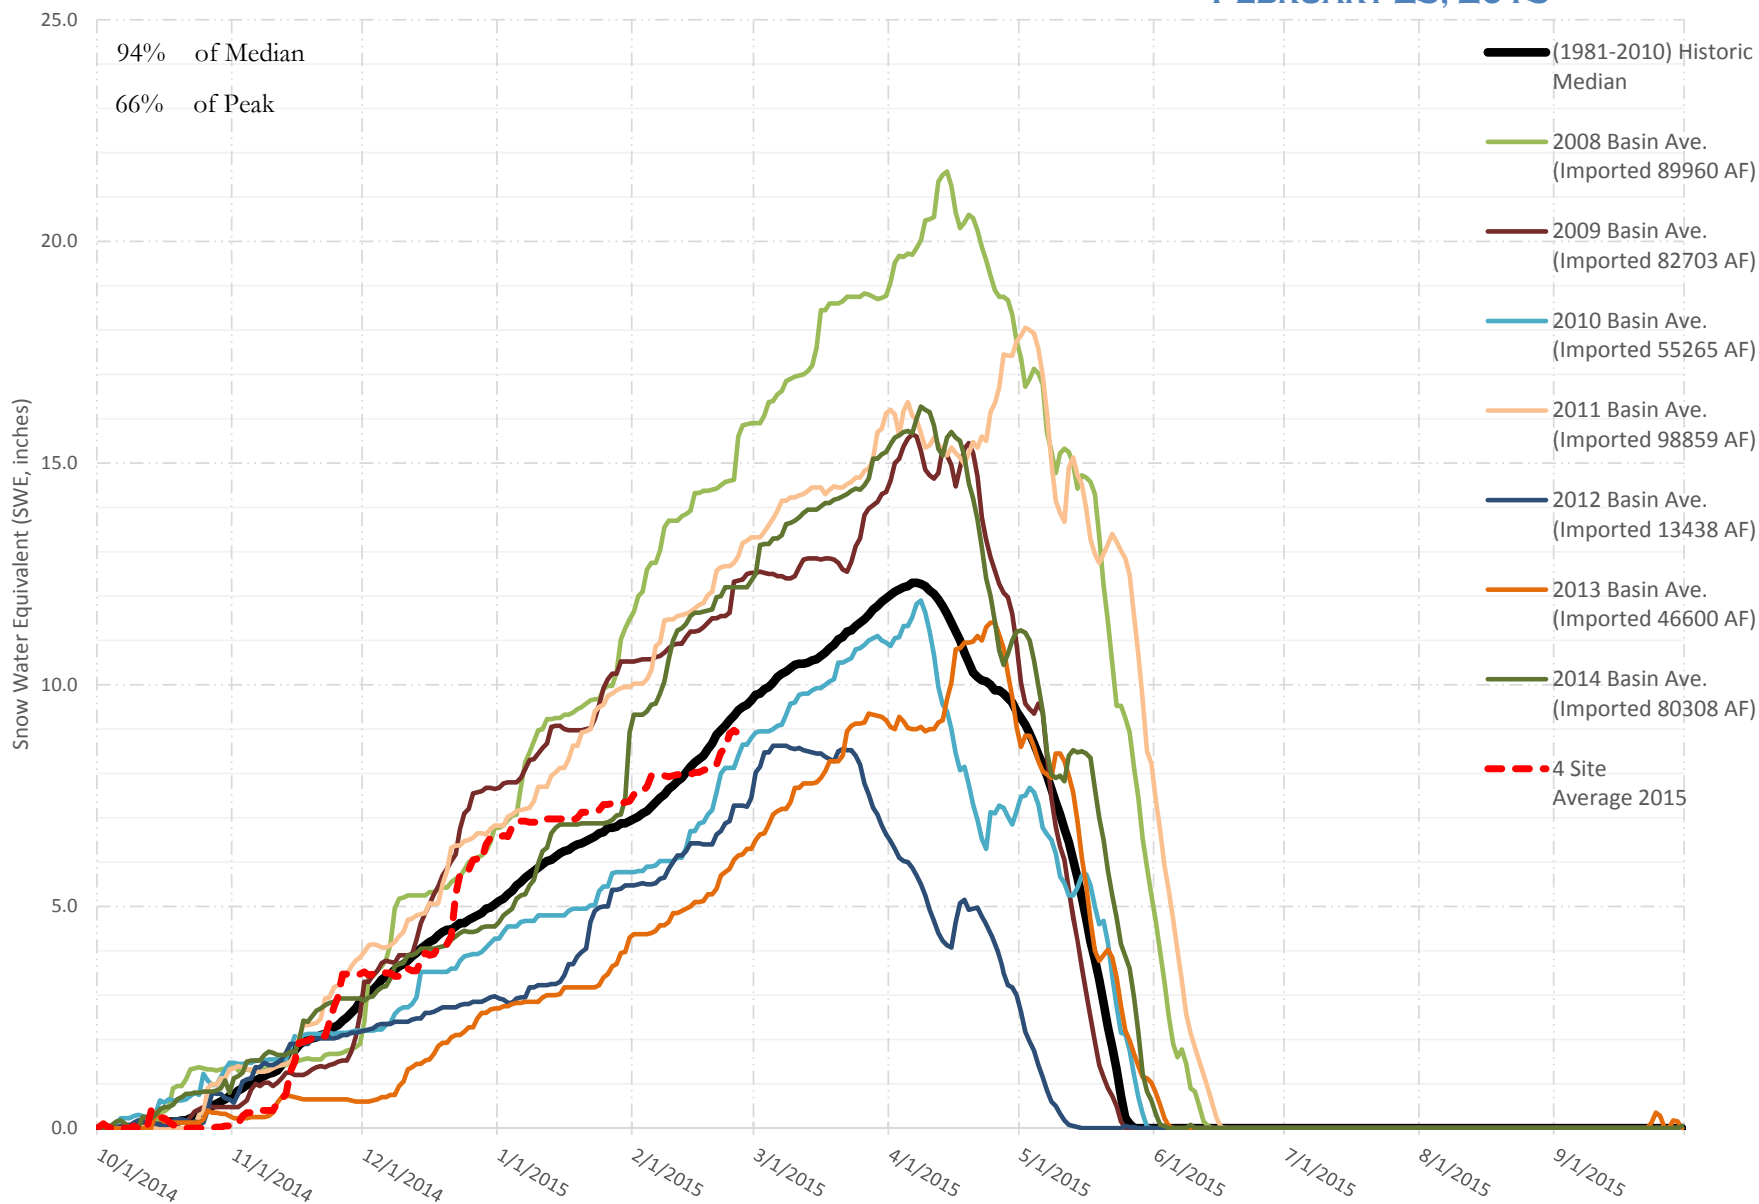

FRY-ARK COLLECTION BASIN SNOWPACK VS ANNUAL BASIN AVERAGE W/ ASSOC. FRY-ARK IMPORTS

FEBRUARY 25, 2015

UPPER ARK BASIN SNOWPACK VS ANNUAL BASIN AVERAGE W/ ASSOC. FRY-ARK IMPORTS

FEBRUARY 25, 2015