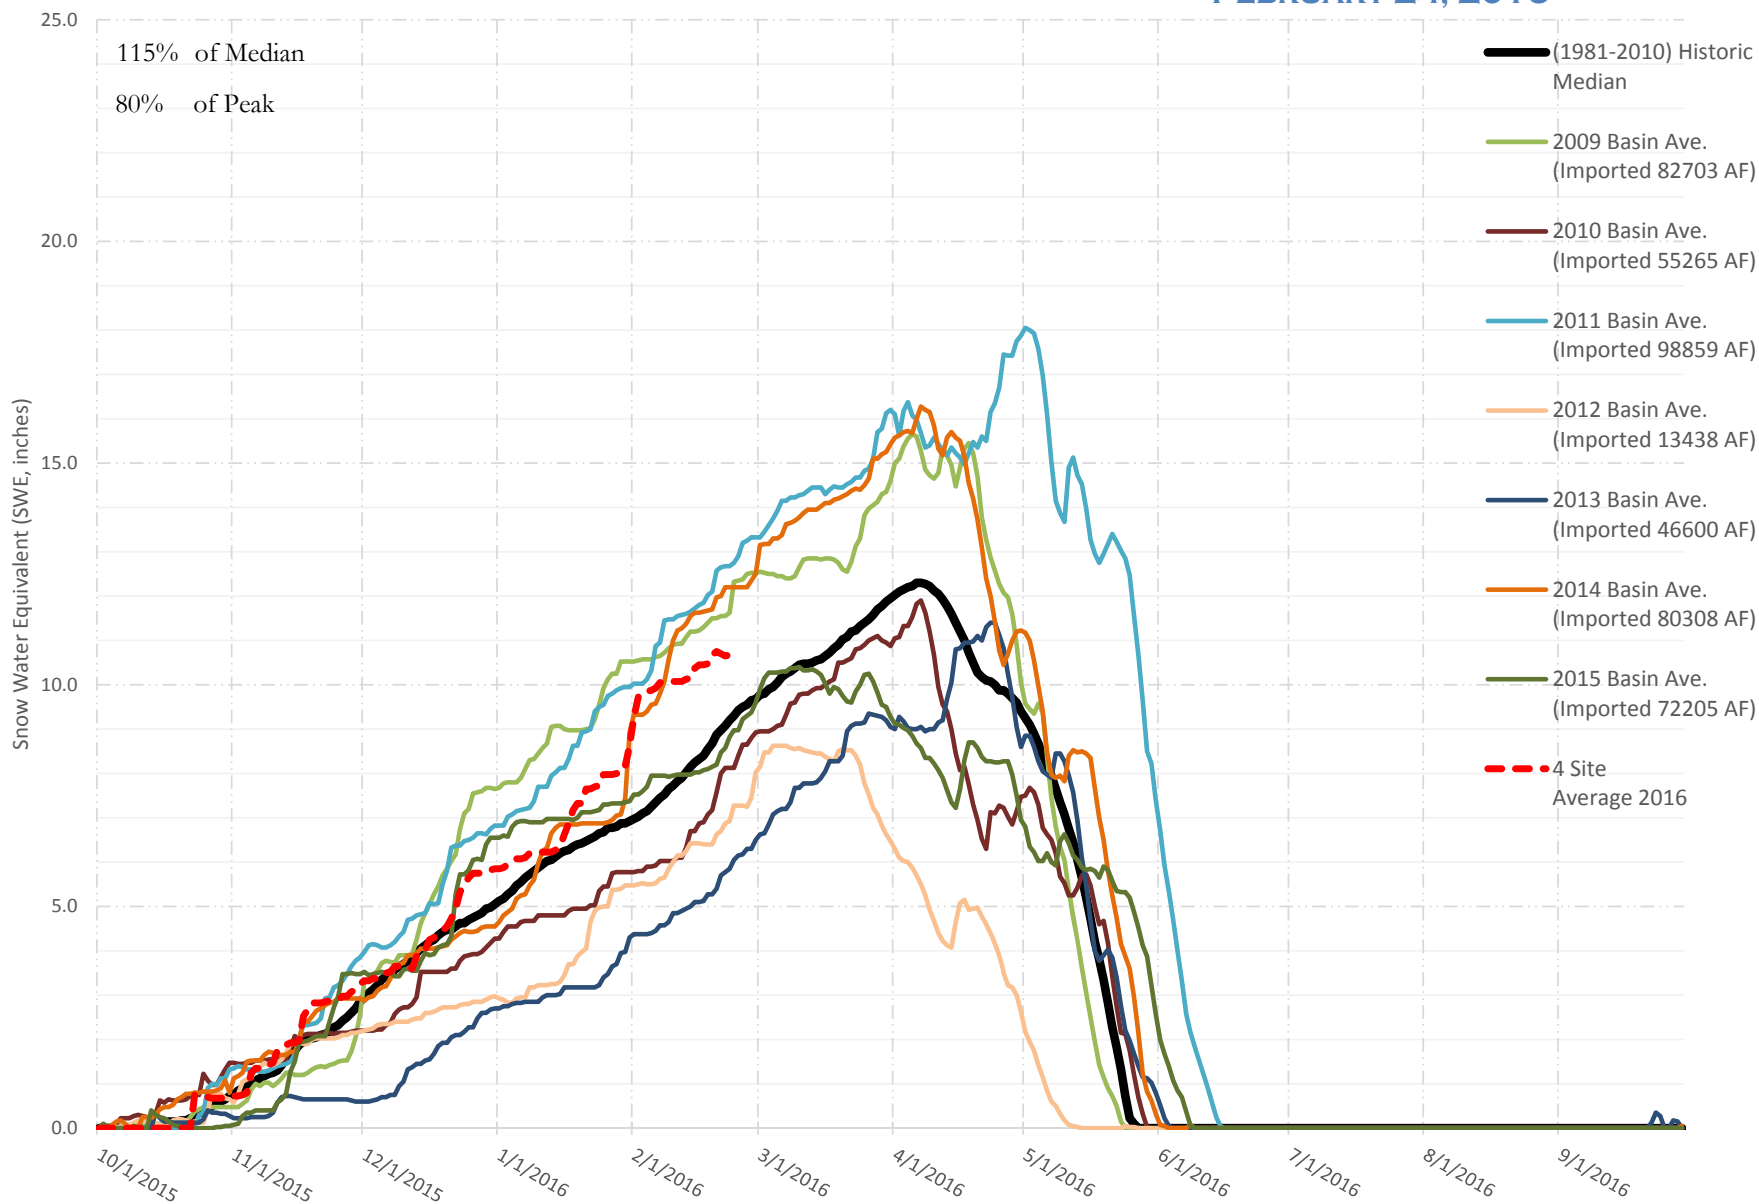

FRY-ARK COLLECTION BASIN SNOWPACK VS ANNUAL BASIN AVERAGE W/ ASSOC. FRY-ARK IMPORTS

FEBRUARY 24, 2016

UPPER ARK BASIN SNOWPACK VS ANNUAL BASIN AVERAGE W/ ASSOC. FRY-ARK IMPORTS

FEBRUARY 24, 2016