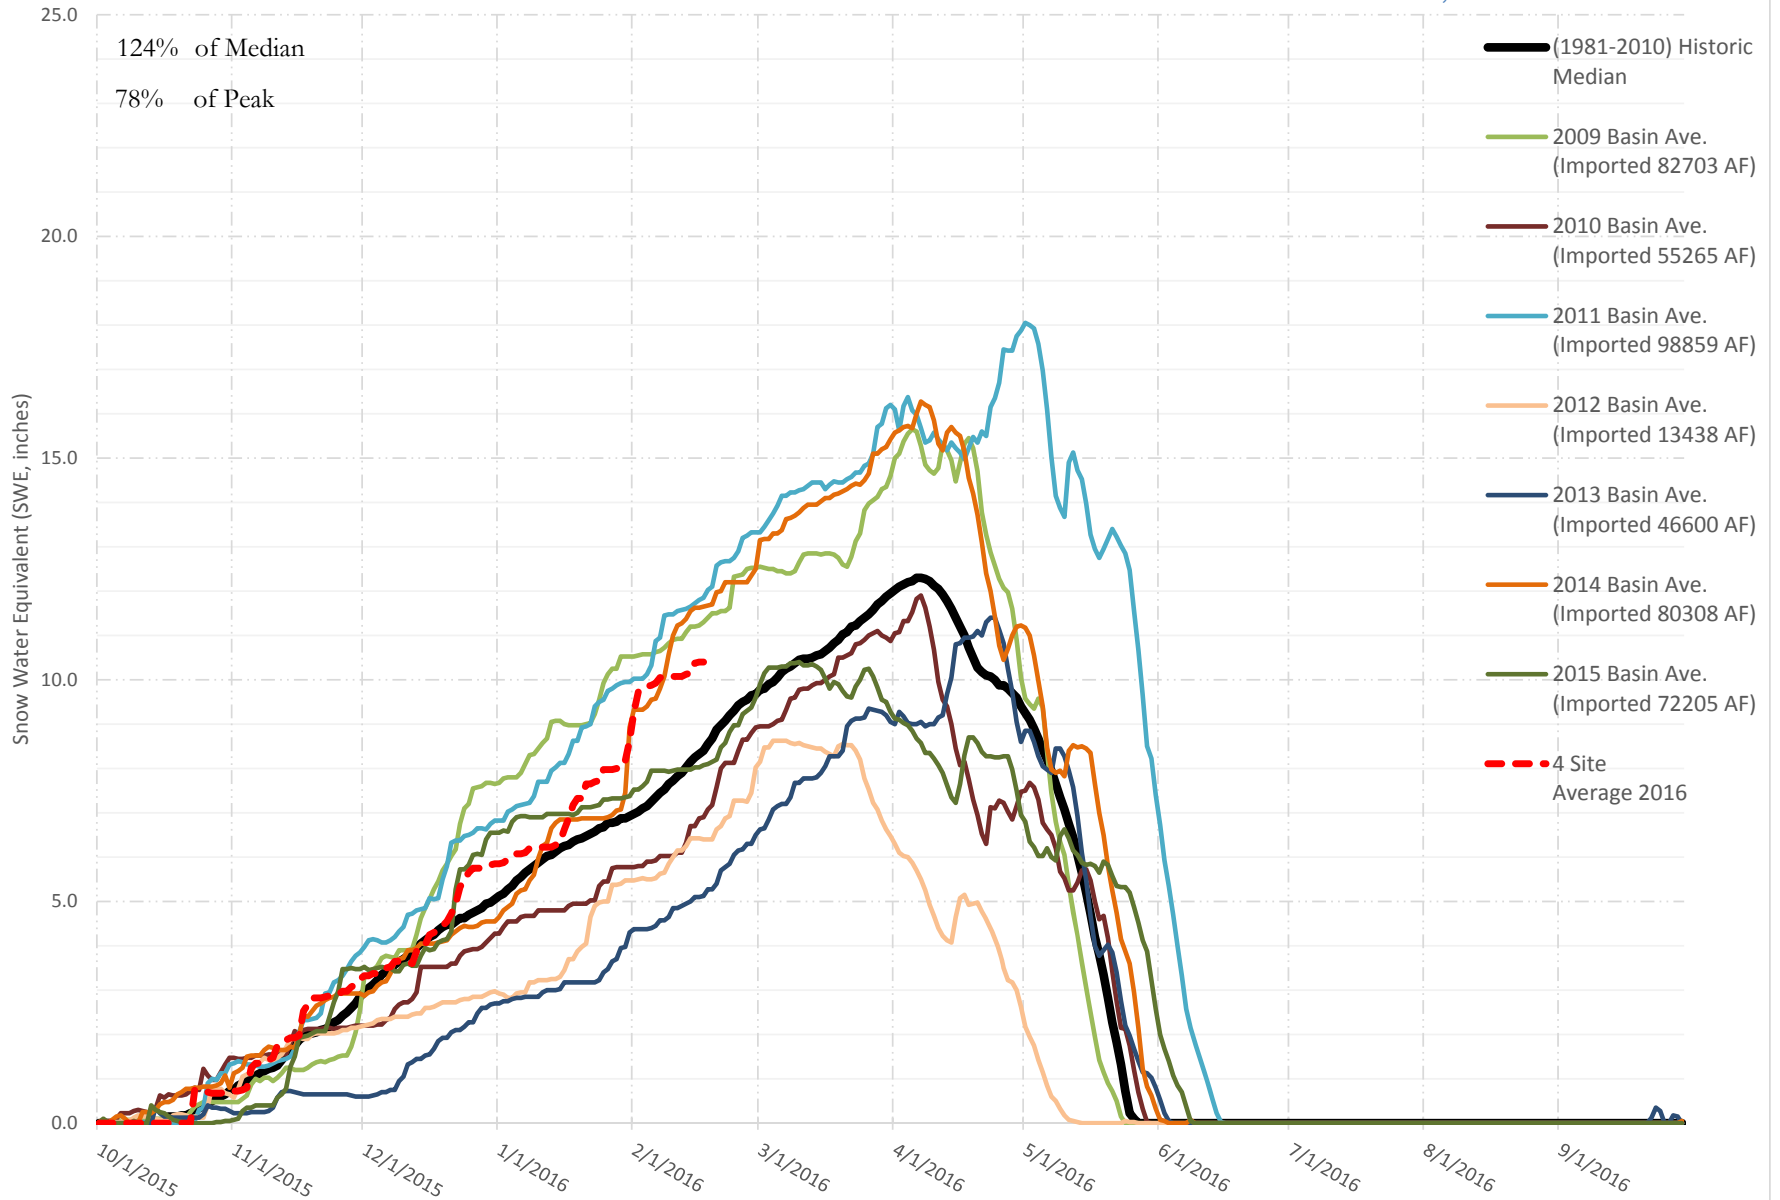

FRY-ARK COLLECTION BASIN SNOWPACK VS ANNUAL BASIN AVERAGE W/ ASSOC. FRY-ARK IMPORTS

FEBRUARY 17, 2016

UPPER ARK BASIN SNOWPACK VS ANNUAL BASIN AVERAGE W/ ASSOC. FRY-ARK IMPORTS

FEBRUARY 17, 2016