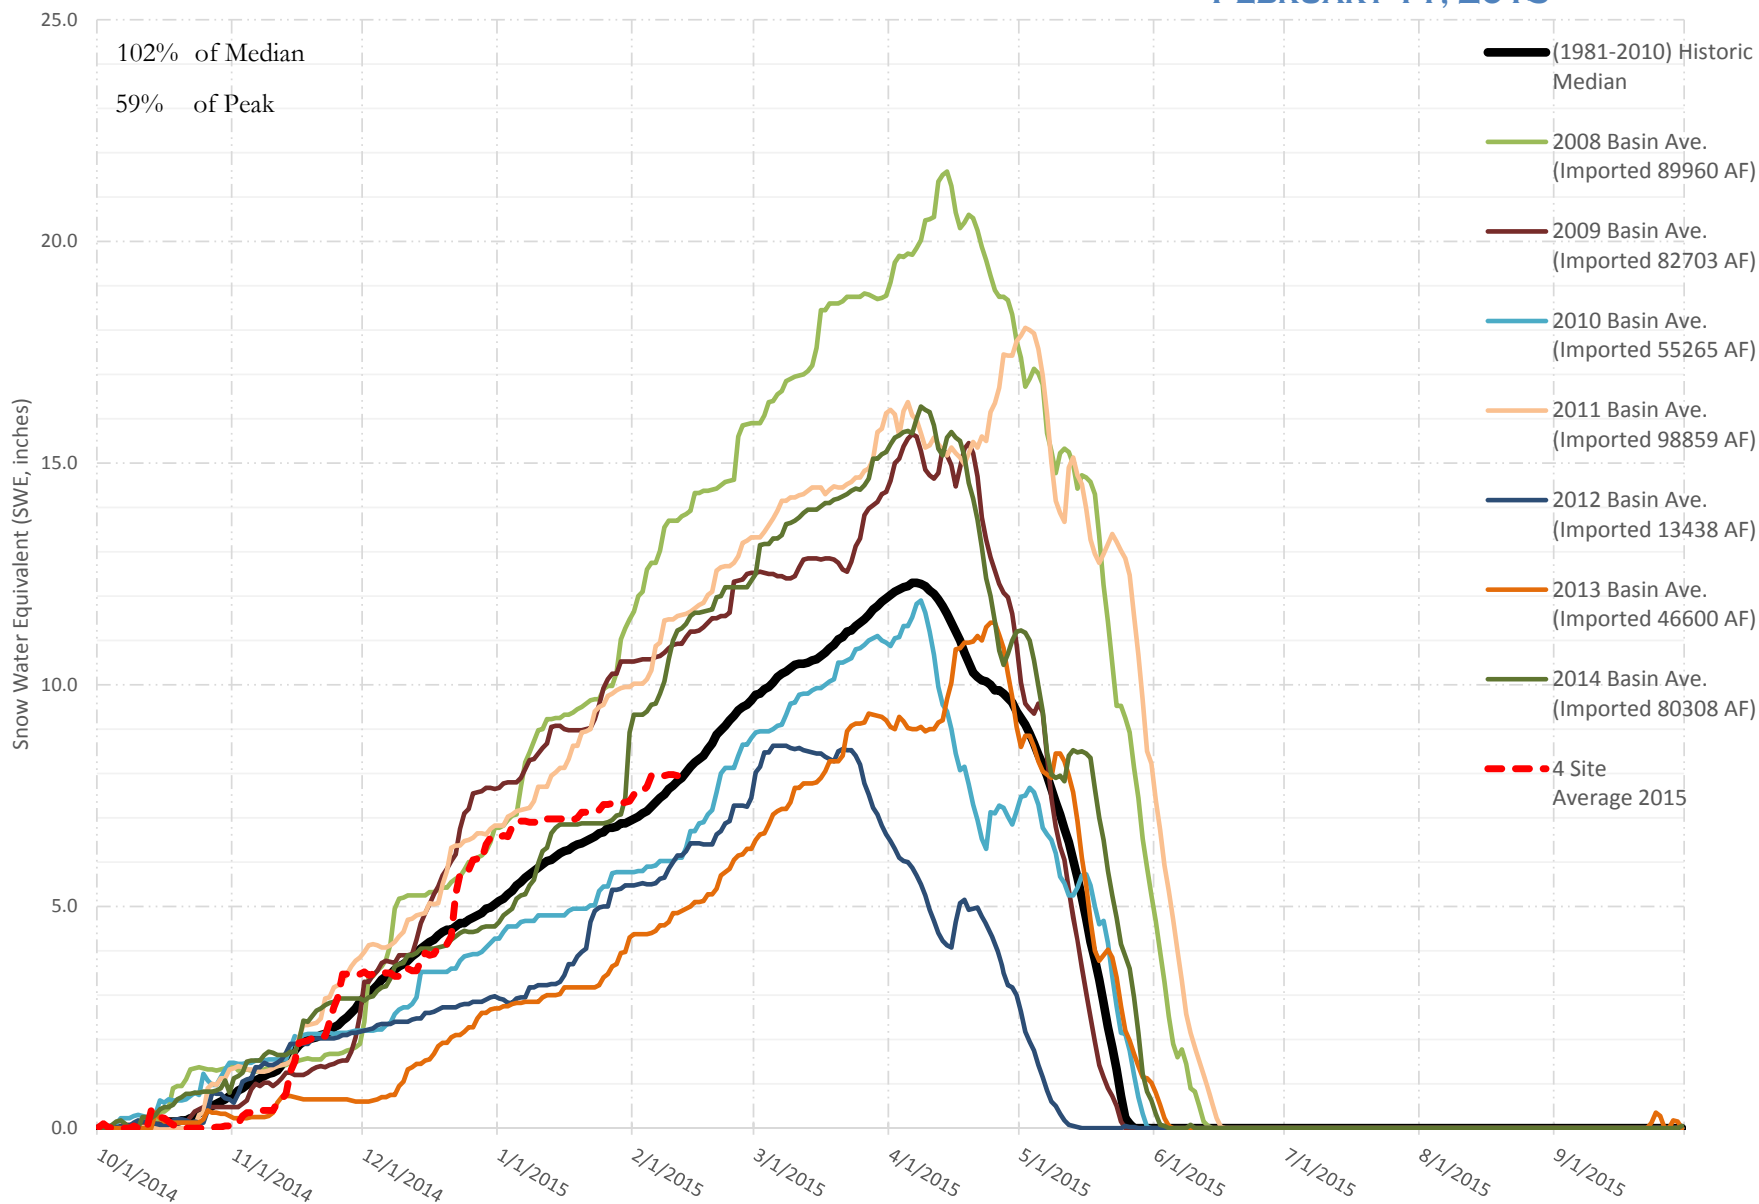

FRY-ARK COLLECTION BASIN SNOWPACK VS ANNUAL BASIN AVERAGE W/ ASSOC. FRY-ARK IMPORTS

FEBRUARY 11, 2015

UPPER ARK BASIN SNOWPACK VS ANNUAL BASIN AVERAGE W/ ASSOC. FRY-ARK IMPORTS

FEBRUARY 11, 2015