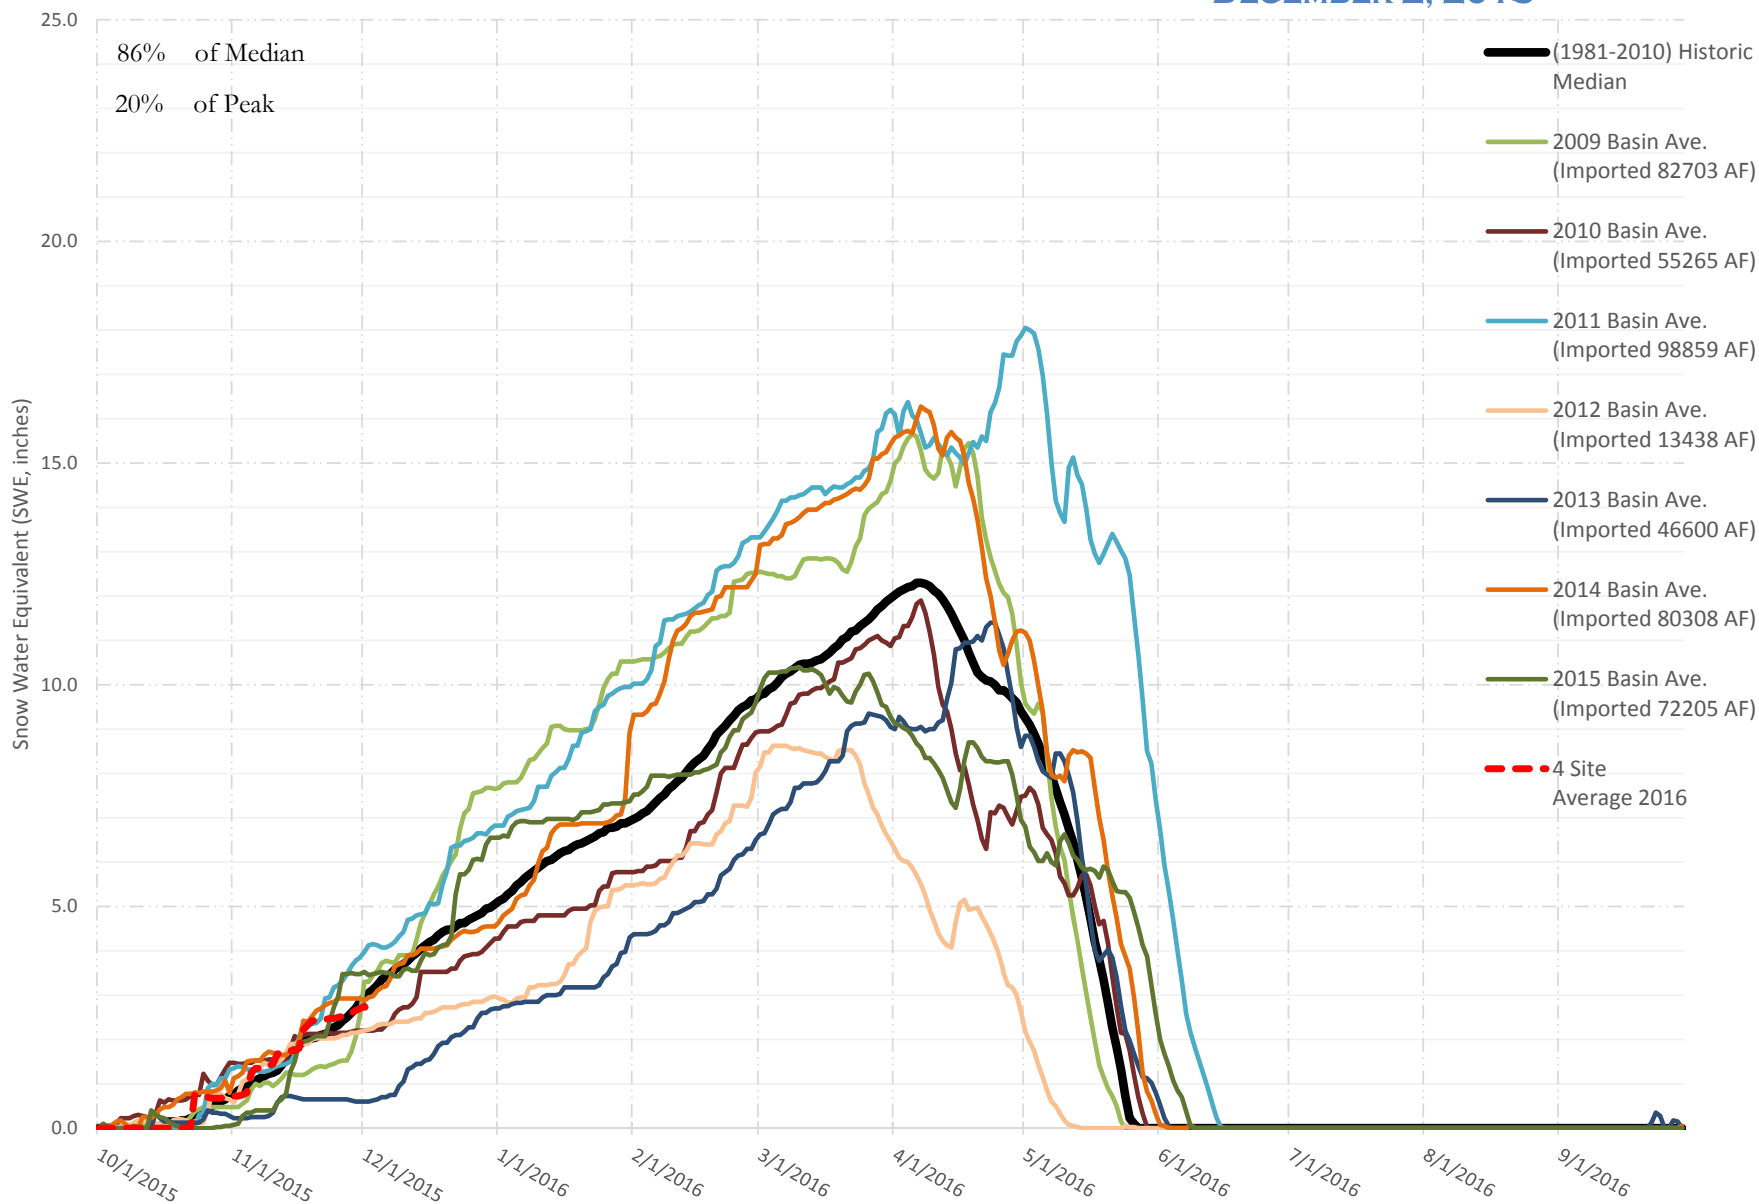

FRY-ARK COLLECTION BASIN SNOWPACK VS ANNUAL BASIN AVERAGE W/ ASSOC. FRY-ARK IMPORTS

DECEMBER 2, 2015

UPPER ARK BASIN SNOWPACK VS ANNUAL BASIN AVERAGE W/ ASSOC. FRY-ARK IMPORTS

DECEMBER 2, 2015