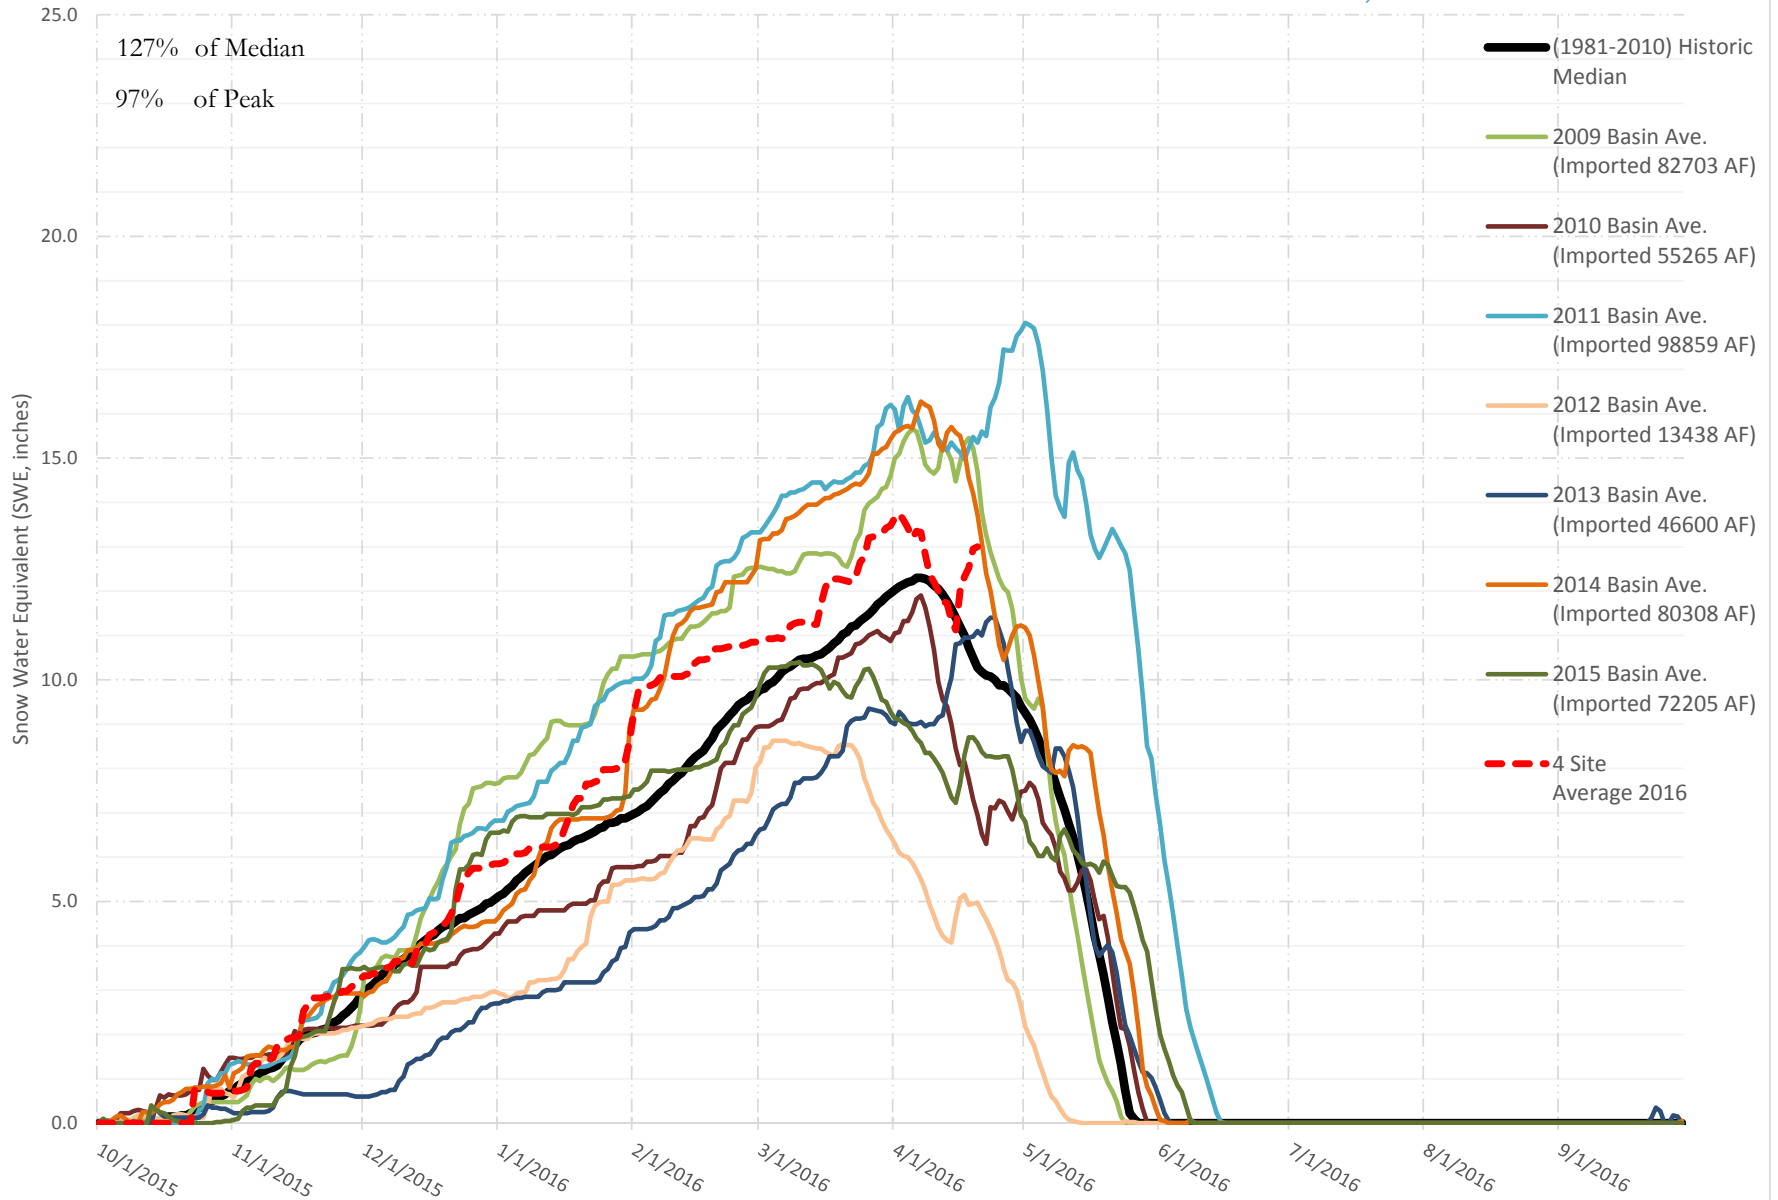

FRY-ARK COLLECTION BASIN SNOWPACK VS ANNUAL BASIN AVERAGE W/ ASSOC. FRY-ARK IMPORTS

APRIL 20, 2016

UPPER ARK BASIN SNOWPACK VS ANNUAL BASIN AVERAGE W/ ASSOC. FRY-ARK IMPORTS

APRIL 20, 2016