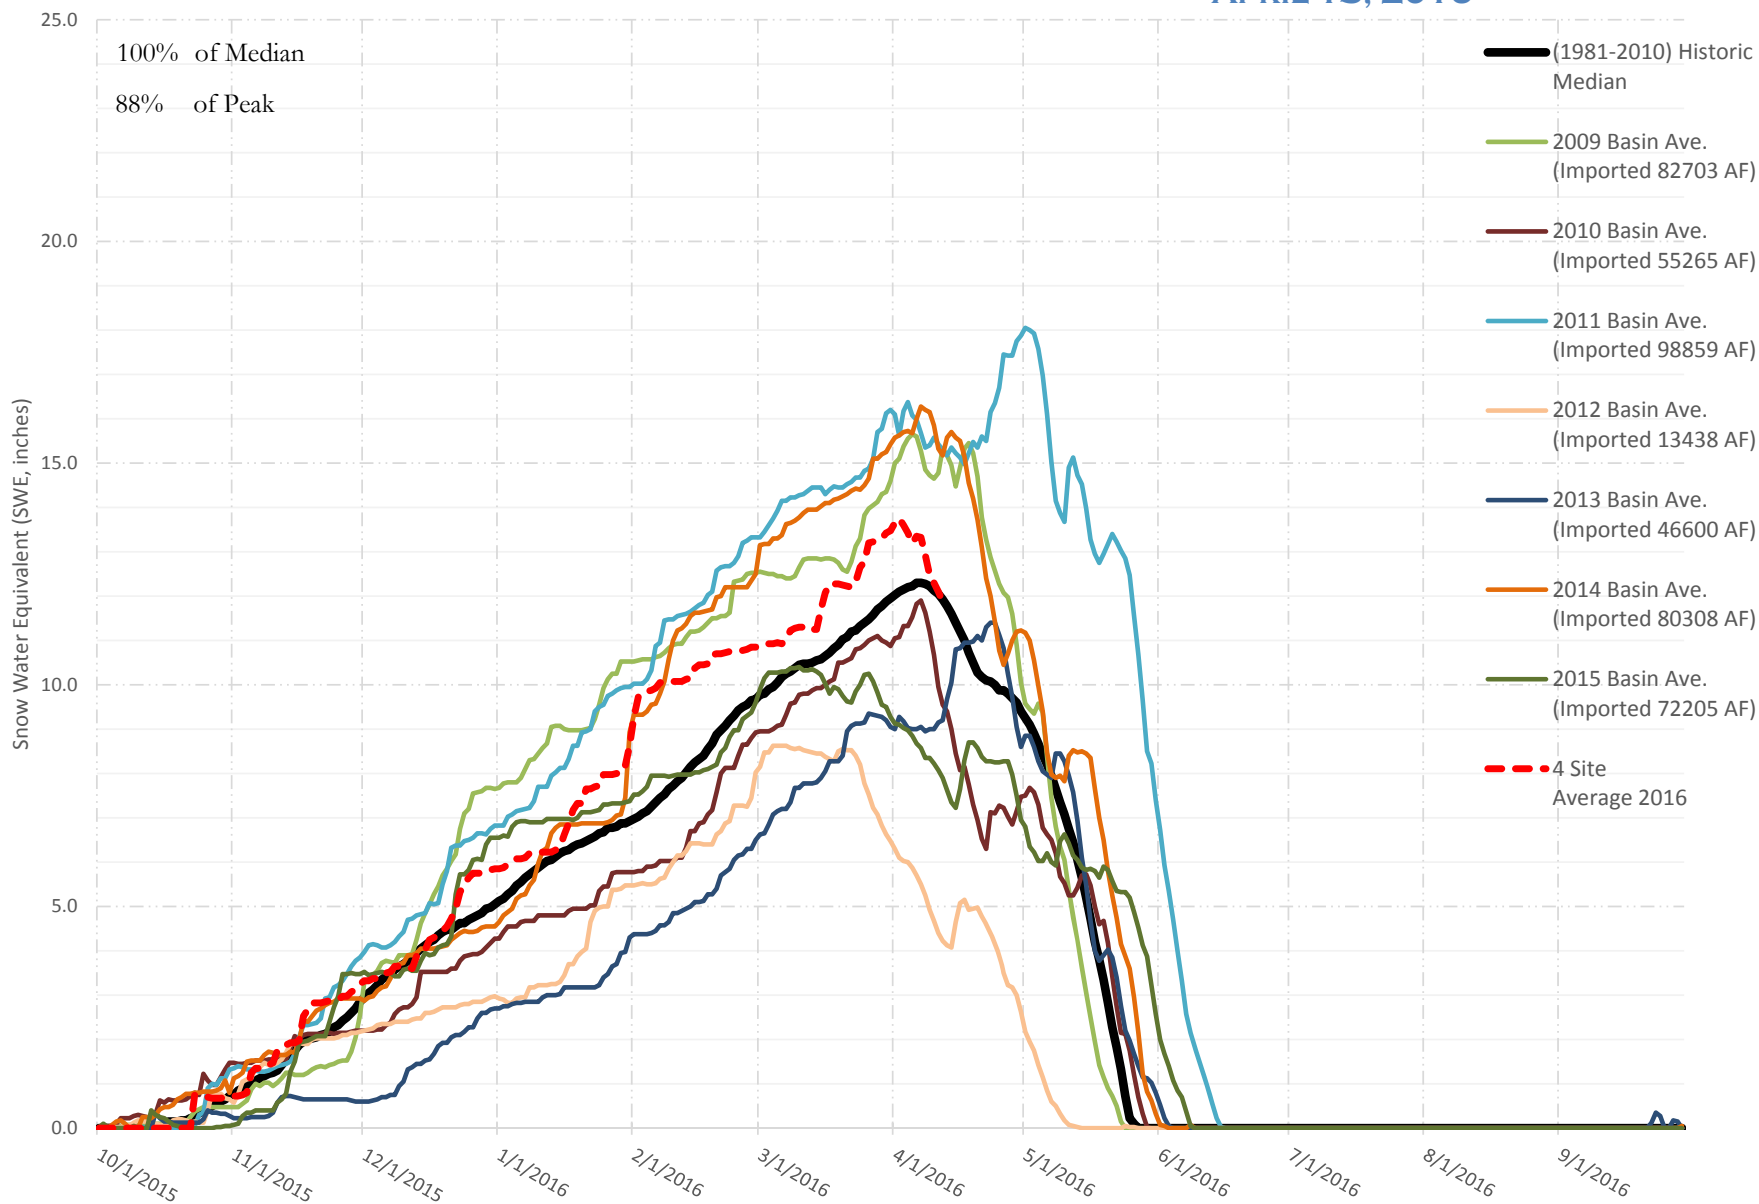

FRY-ARK COLLECTION BASIN SNOWPACK VS ANNUAL BASIN AVERAGE W/ ASSOC. FRY-ARK IMPORTS

APRIL 13, 2016

UPPER ARK BASIN SNOWPACK VS ANNUAL BASIN AVERAGE W/ ASSOC. FRY-ARK IMPORTS

APRIL 13, 2016