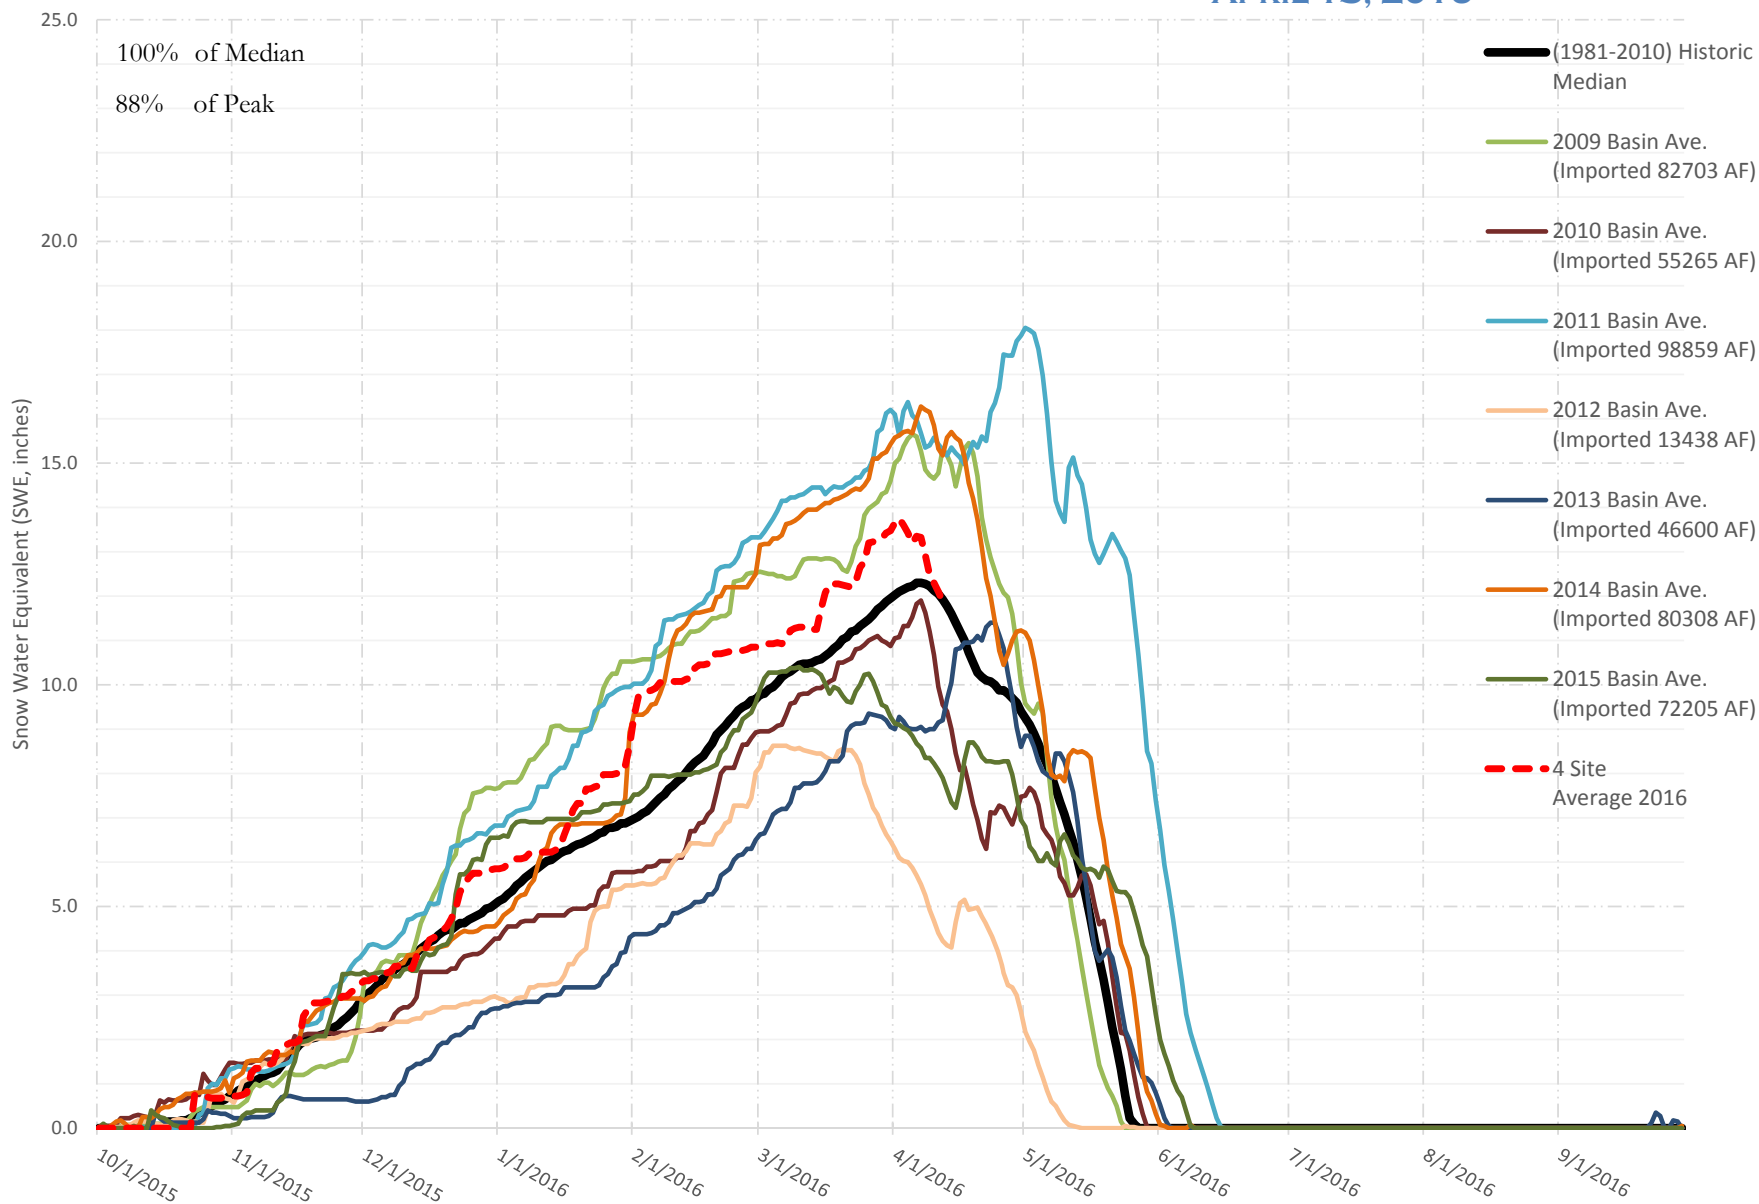

# FRY-ARK COLLECTION BASIN SNOWPACK VS ANNUAL BASIN AVERAGE W/ ASSOC. FRY-ARK IMPORTS

APRIL 13, 2016