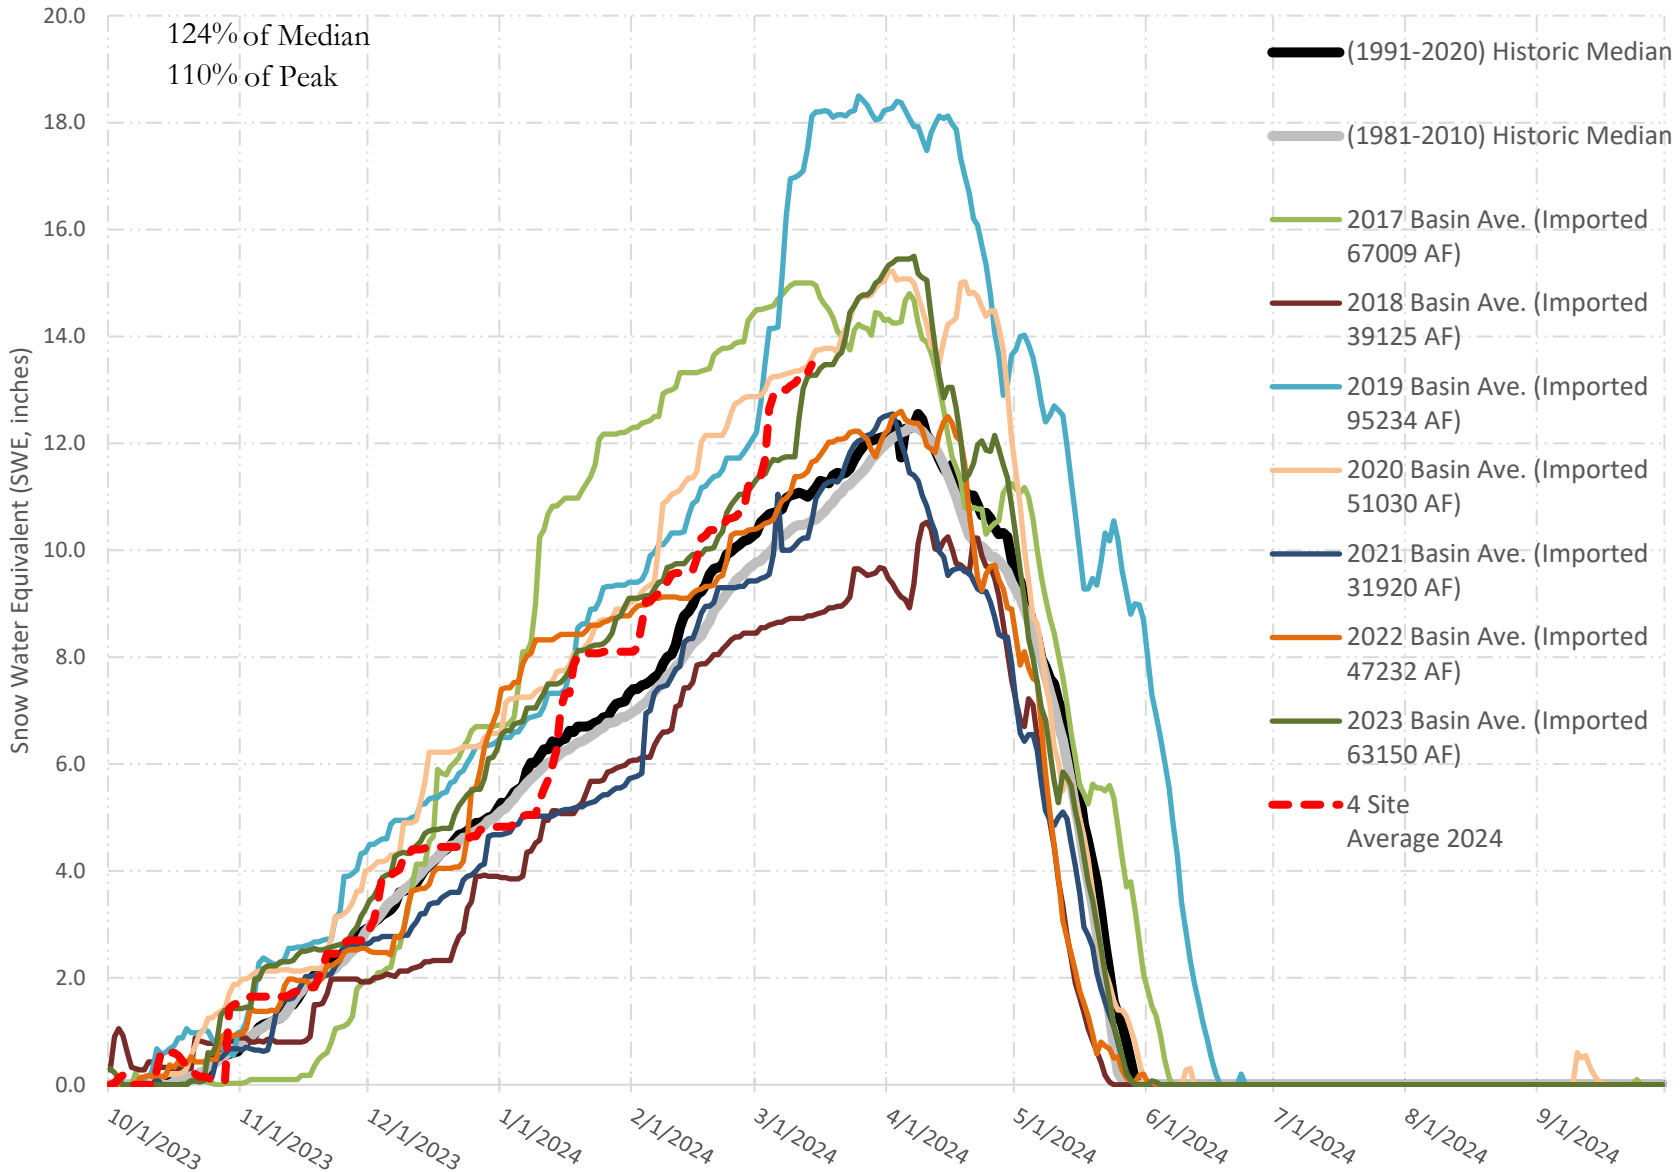

FRY-ARK COLLECTION BASIN SNOWPACK VS ANNUAL BASIN AVERAGE W/ ASSOC. FRY-ARK IMPORTS

MARCH 14, 2024

FRY-ARK COLLECTION BASIN SNOWPACK w/ INDIVIDUAL SITES

MARCH 14, 2024

UPPER ARK BASIN SNOWPACK VS ANNUAL BASIN AVERAGE W/ ASSOC. FRY-ARK IMPORTS

MARCH 14, 2024

UPPER ARK BASIN SNOWPACK W/ INDIVIDUAL SITES MARCH 14, 2024