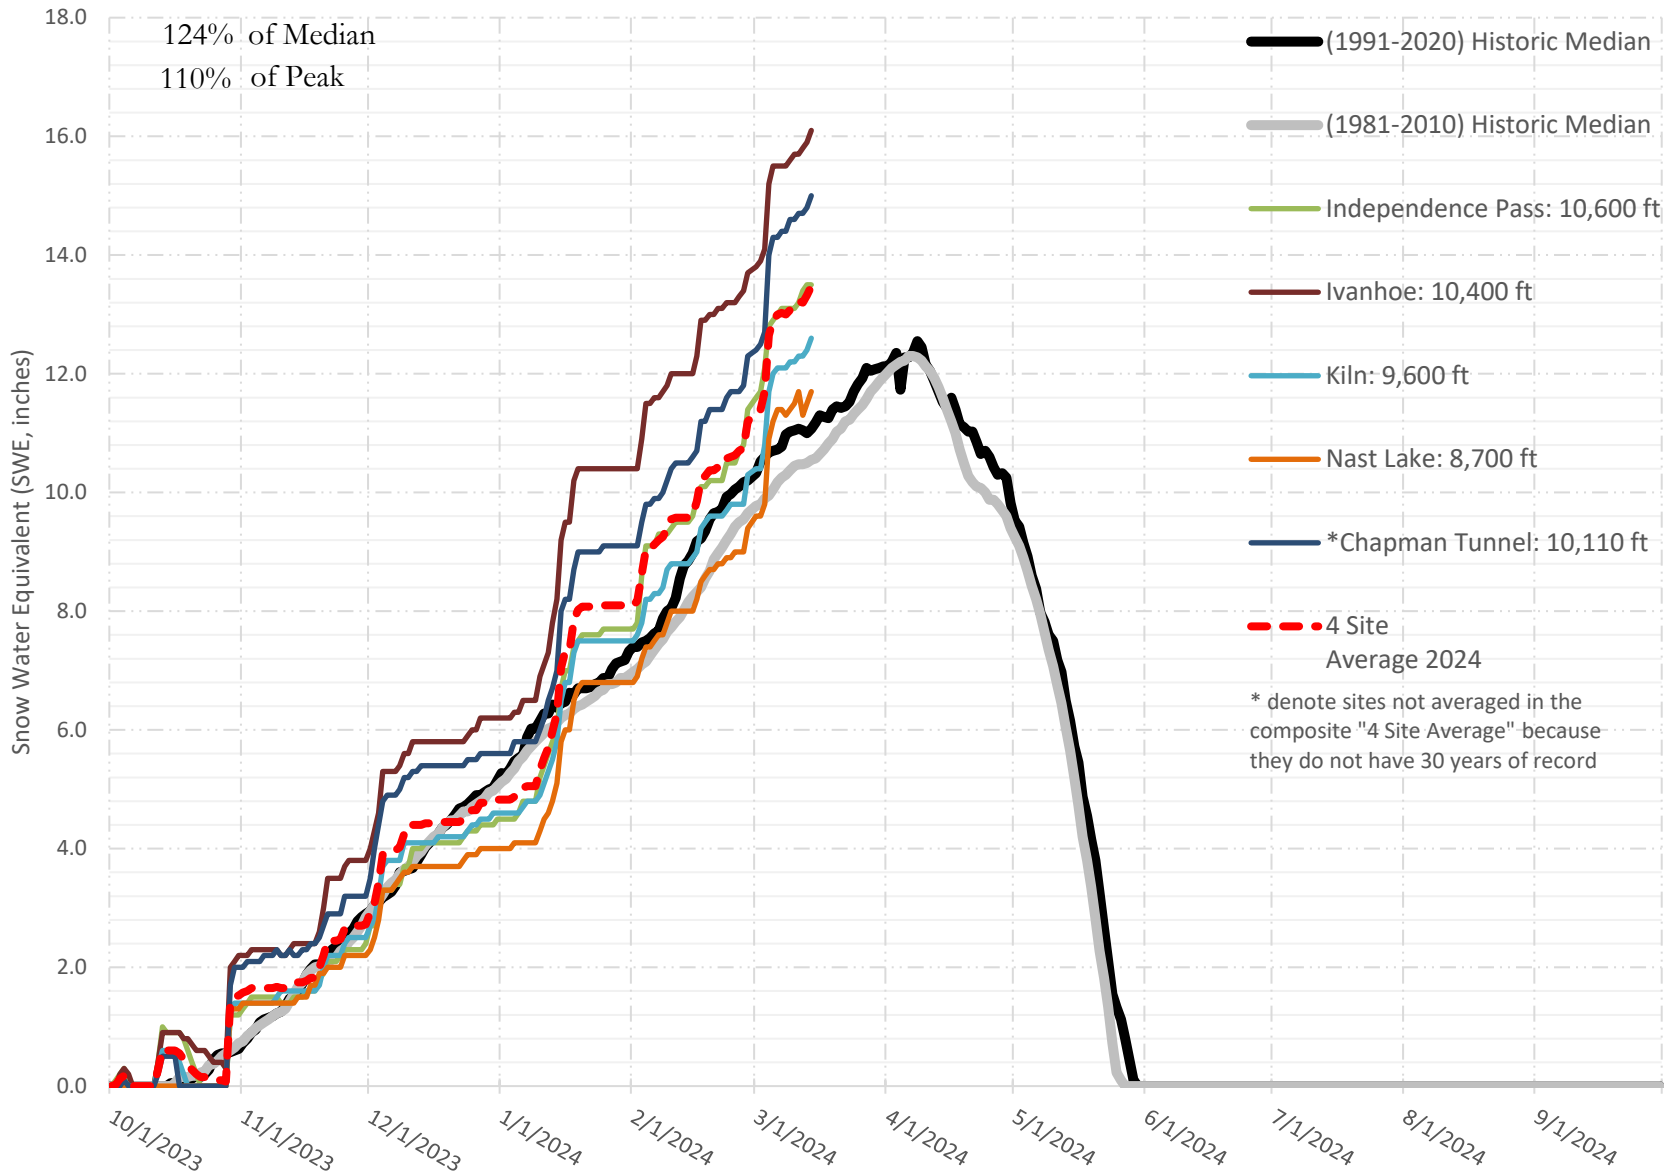

FRY-ARK COLLECTION BASIN SNOWPACK VS ANNUAL BASIN AVERAGE W/ ASSOC. FRY-ARK IMPORTS

MARCH 14, 2024

FRY-ARK COLLECTION BASIN SNOWPACK w/ INDIVIDUAL SITES

MARCH 14, 2024

UPPER ARK BASIN SNOWPACK VS ANNUAL BASIN AVERAGE W/ ASSOC. FRY-ARK IMPORTS

MARCH 14, 2024

UPPER ARK BASIN SNOWPACK W/ INDIVIDUAL SITES MARCH 14, 2024