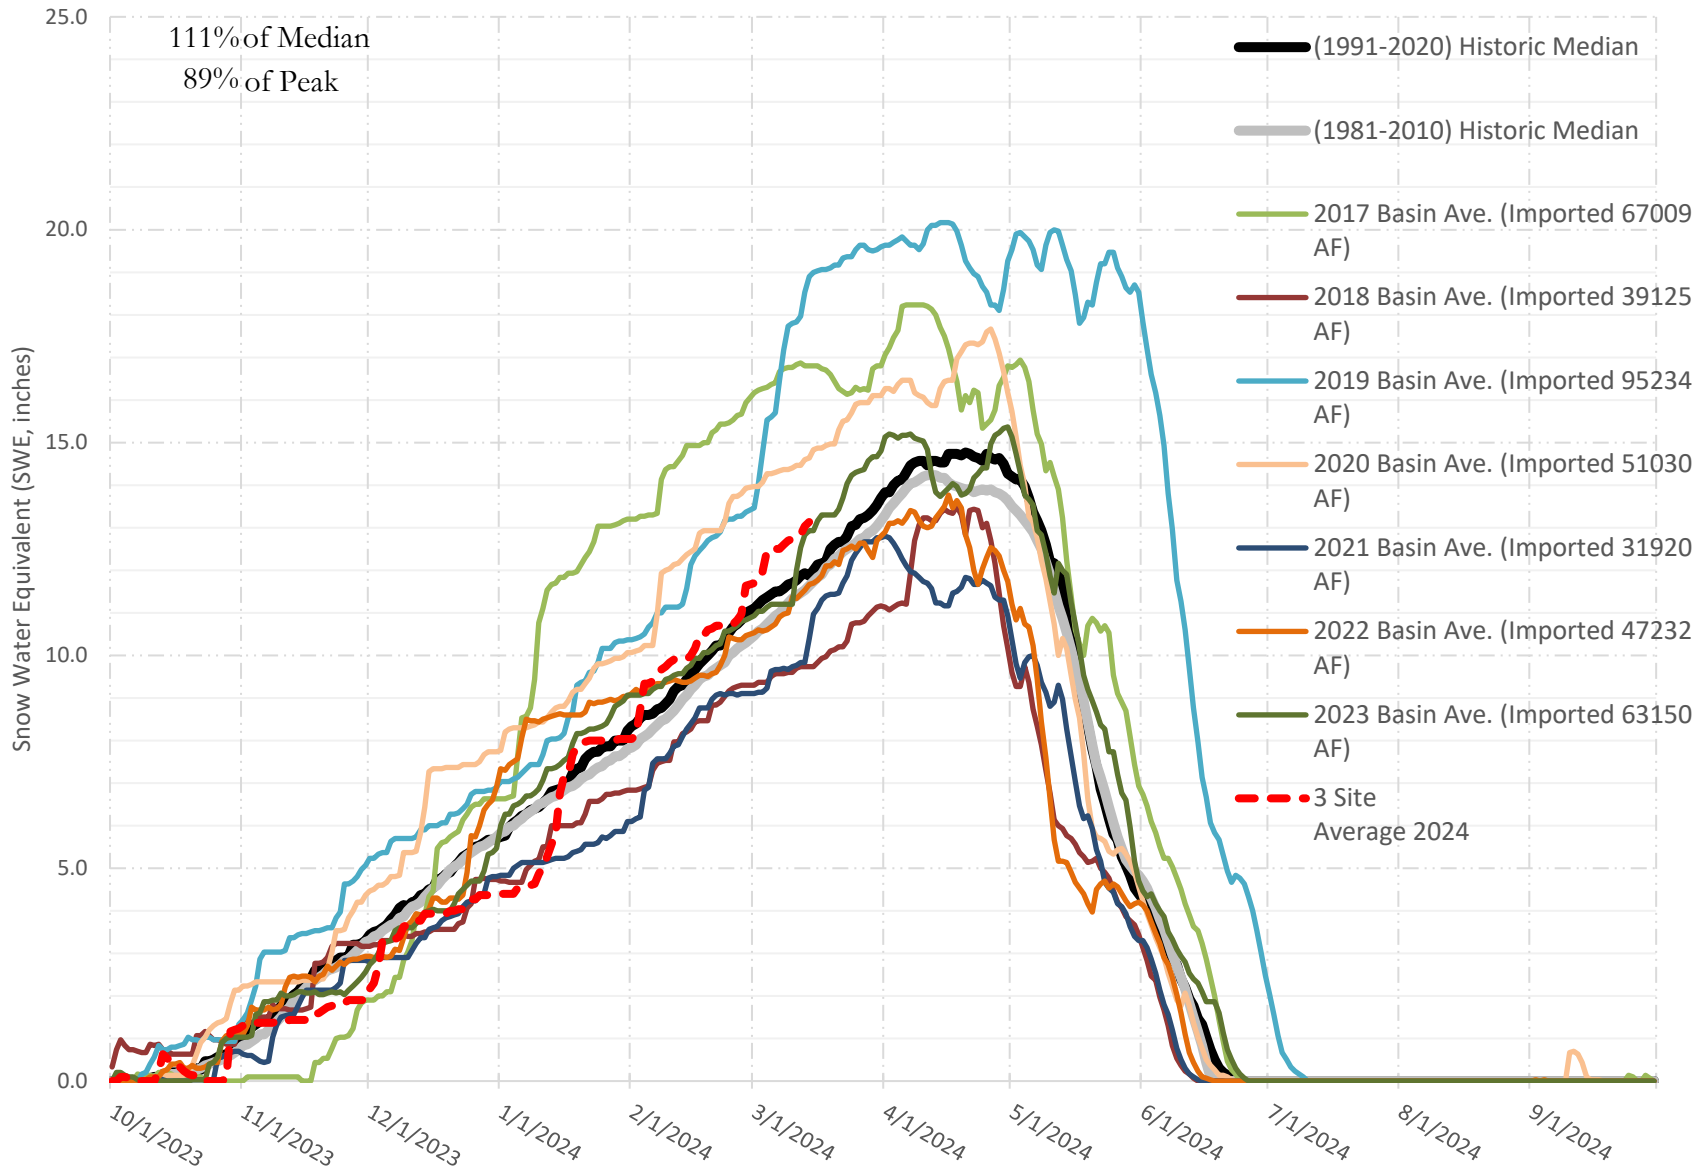

FRY-ARK COLLECTION BASIN SNOWPACK VS ANNUAL BASIN AVERAGE W/ ASSOC. FRY-ARK IMPORTS

MARCH 14, 2024

FRY-ARK COLLECTION BASIN SNOWPACK w/ INDIVIDUAL SITES

MARCH 14, 2024

UPPER ARK BASIN SNOWPACK VS ANNUAL BASIN AVERAGE W/ ASSOC. FRY-ARK IMPORTS

MARCH 14, 2024

UPPER ARK BASIN SNOWPACK W/ INDIVIDUAL SITES MARCH 14, 2024