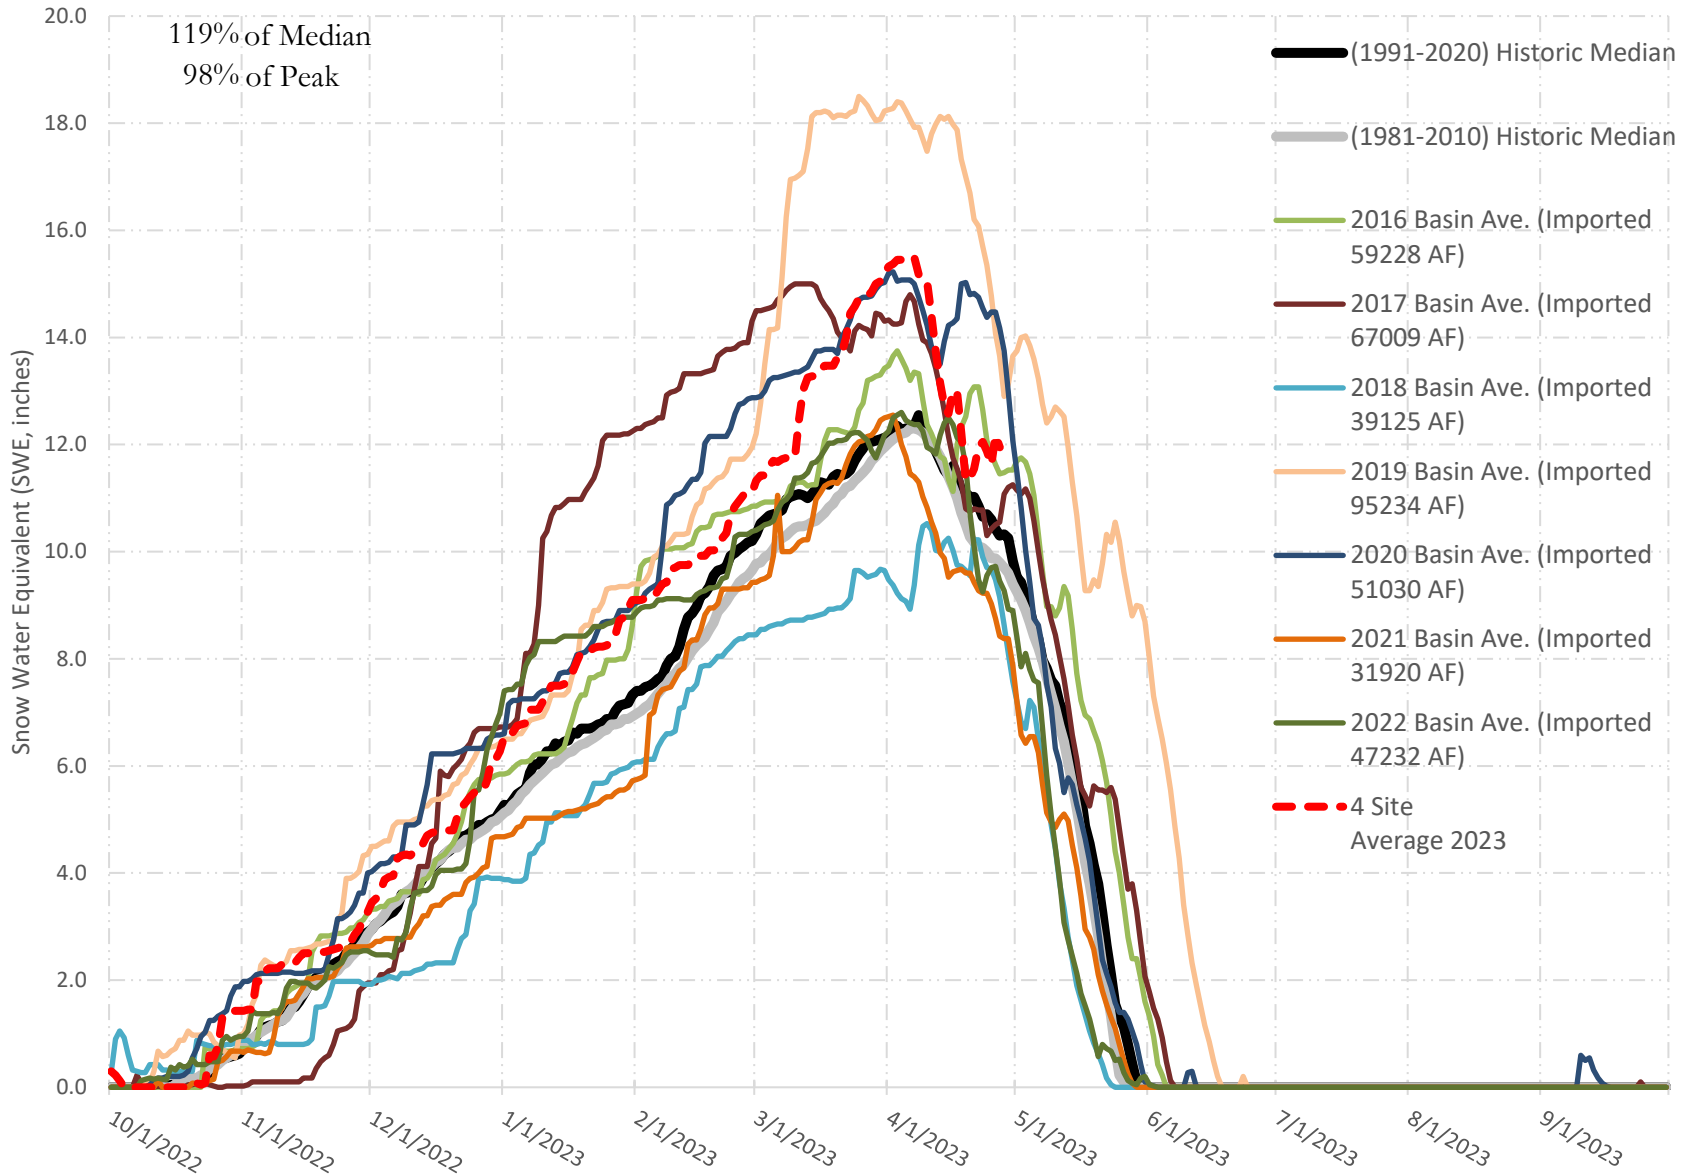

FRY-ARK COLLECTION BASIN SNOWPACK VS ANNUAL BASIN AVERAGE W/ ASSOC. FRY-ARK IMPORTS

APRIL 27, 2023

UPPER ARK BASIN SNOWPACK W/ INDIVIDUAL SITES APRIL 27, 2023