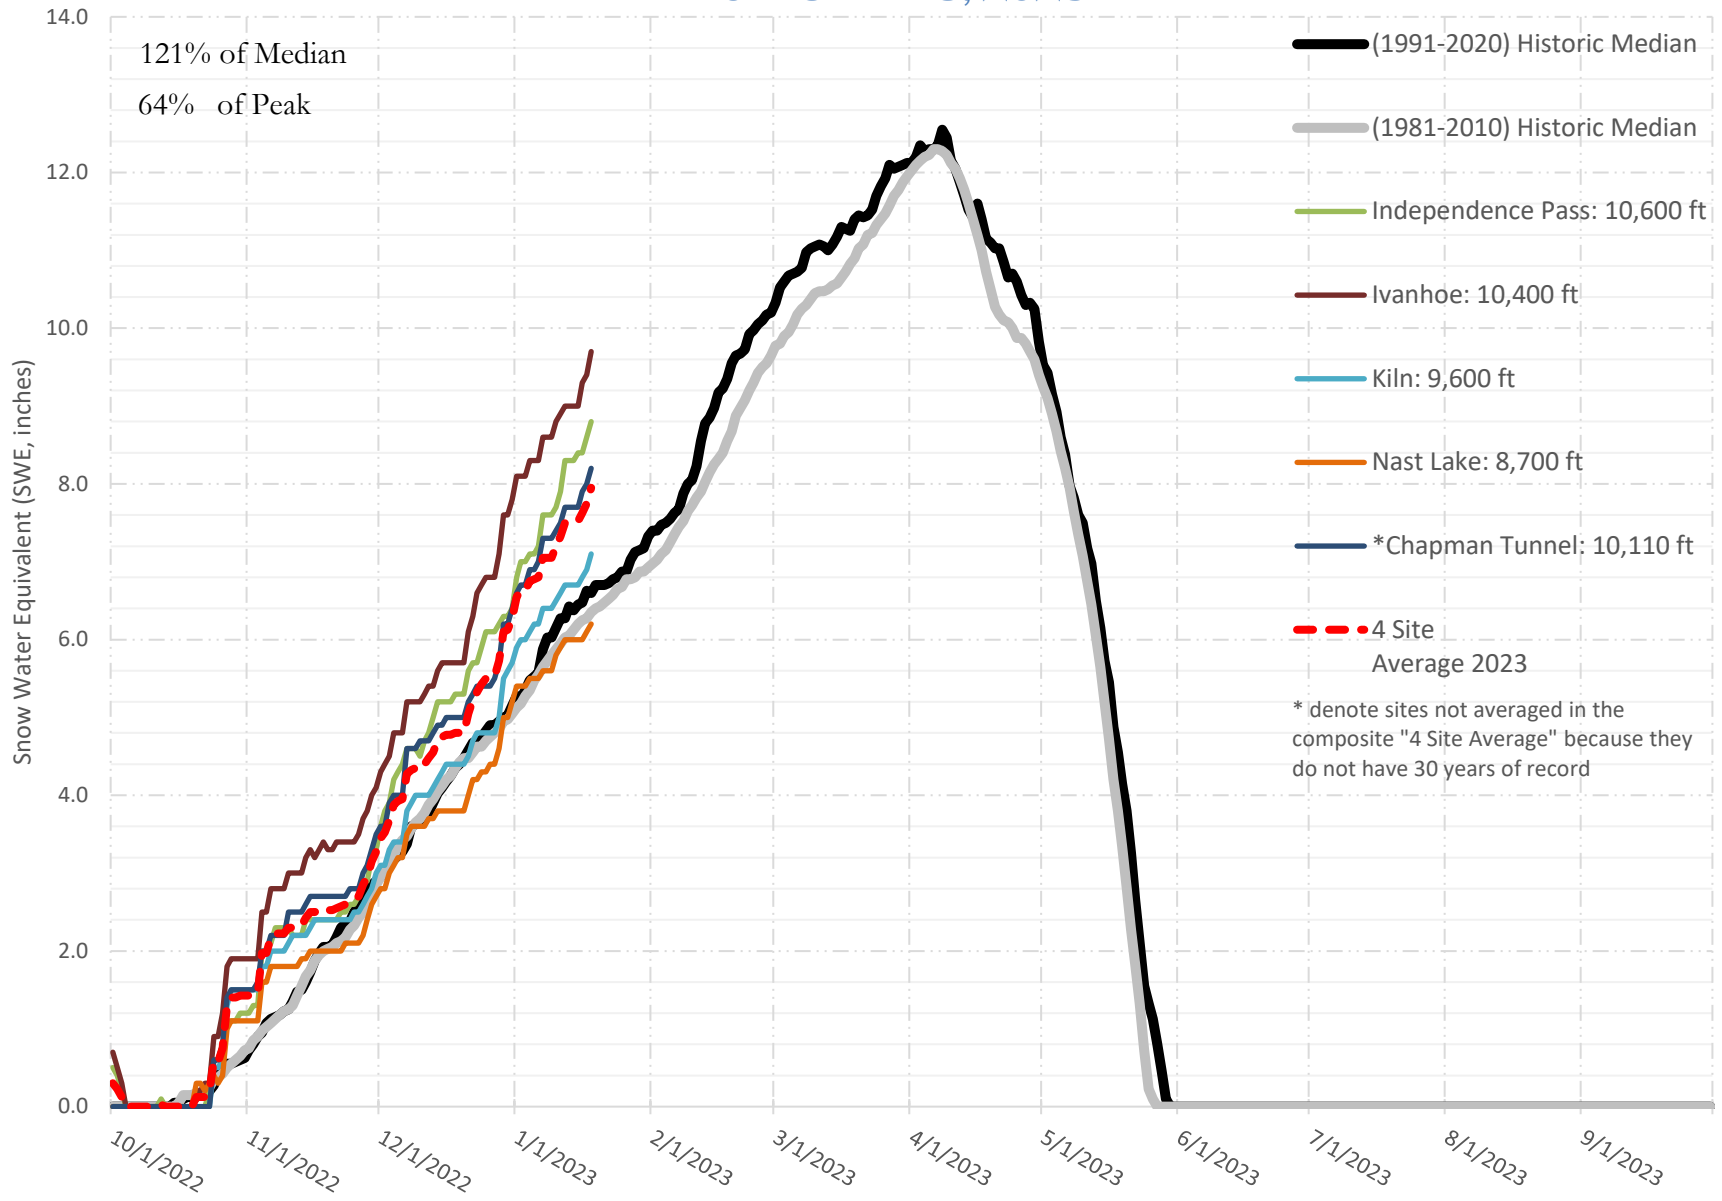

# FRY-ARK COLLECTION BASIN SNOWPACK VS ANNUAL BASIN AVERAGE W/ ASSOC. FRY-ARK IMPORTS JANUARY 18, 2023

# FRY-ARK COLLECTION BASIN SNOWPACK W/ INDIVIDUAL SITES JANUARY 18, 2023

121% of Median  
64% of Peak

- (1991-2020) Historic Median
- (1981-2010) Historic Median
- Independence Pass: 10,600 ft
- Ivanhoe: 10,400 ft
- Kiln: 9,600 ft
- Nast Lake: 8,700 ft
- \*Chapman Tunnel: 10,110 ft
- 4 Site Average 2023
- \* denote sites not averaged in the composite "4 Site Average" because they do not have 30 years of record

## UPPER ARK BASIN SNOWPACK W/ INDIVIDUAL SITES JANUARY 18, 2023