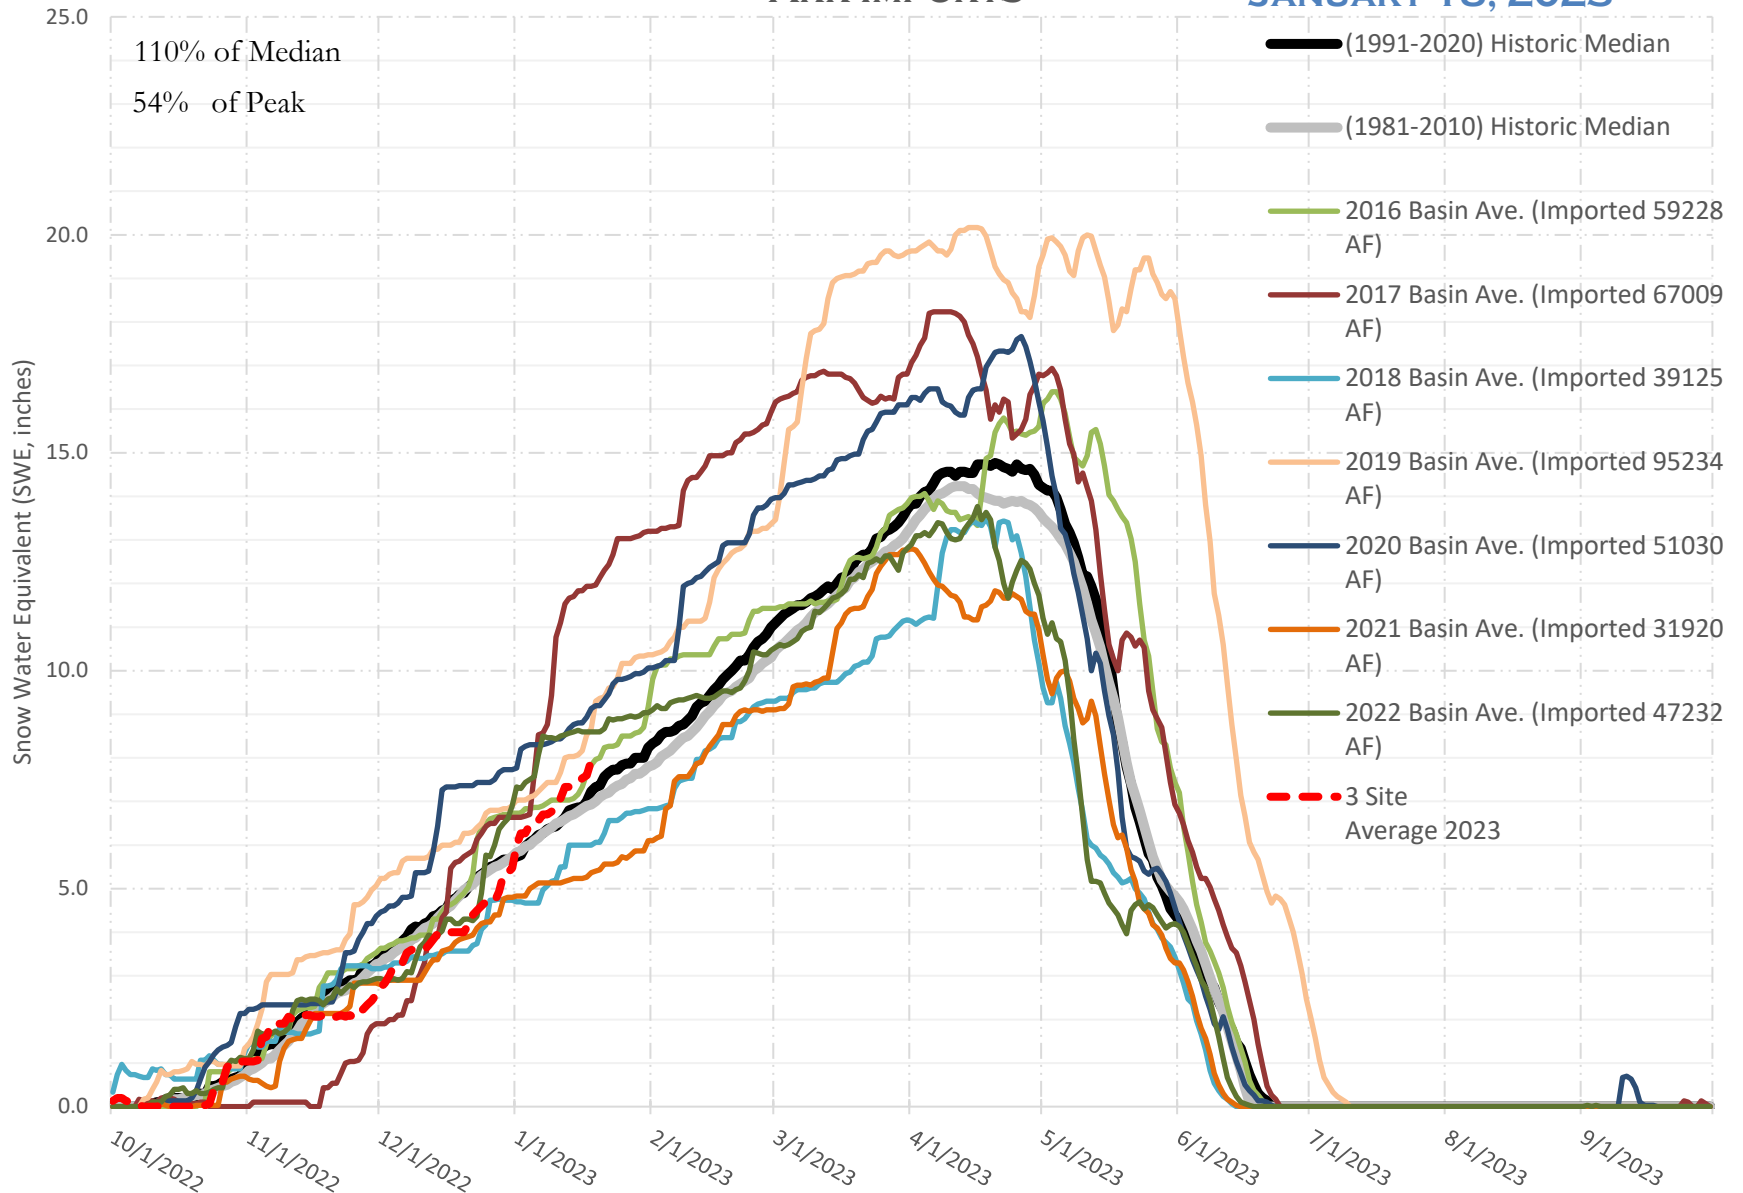

UPPER ARK BASIN SNOWPACK VS ANNUAL BASIN AVERAGE W/ ASSOC. FRY- ARK IMPORTS

JANUARY 18, 2023