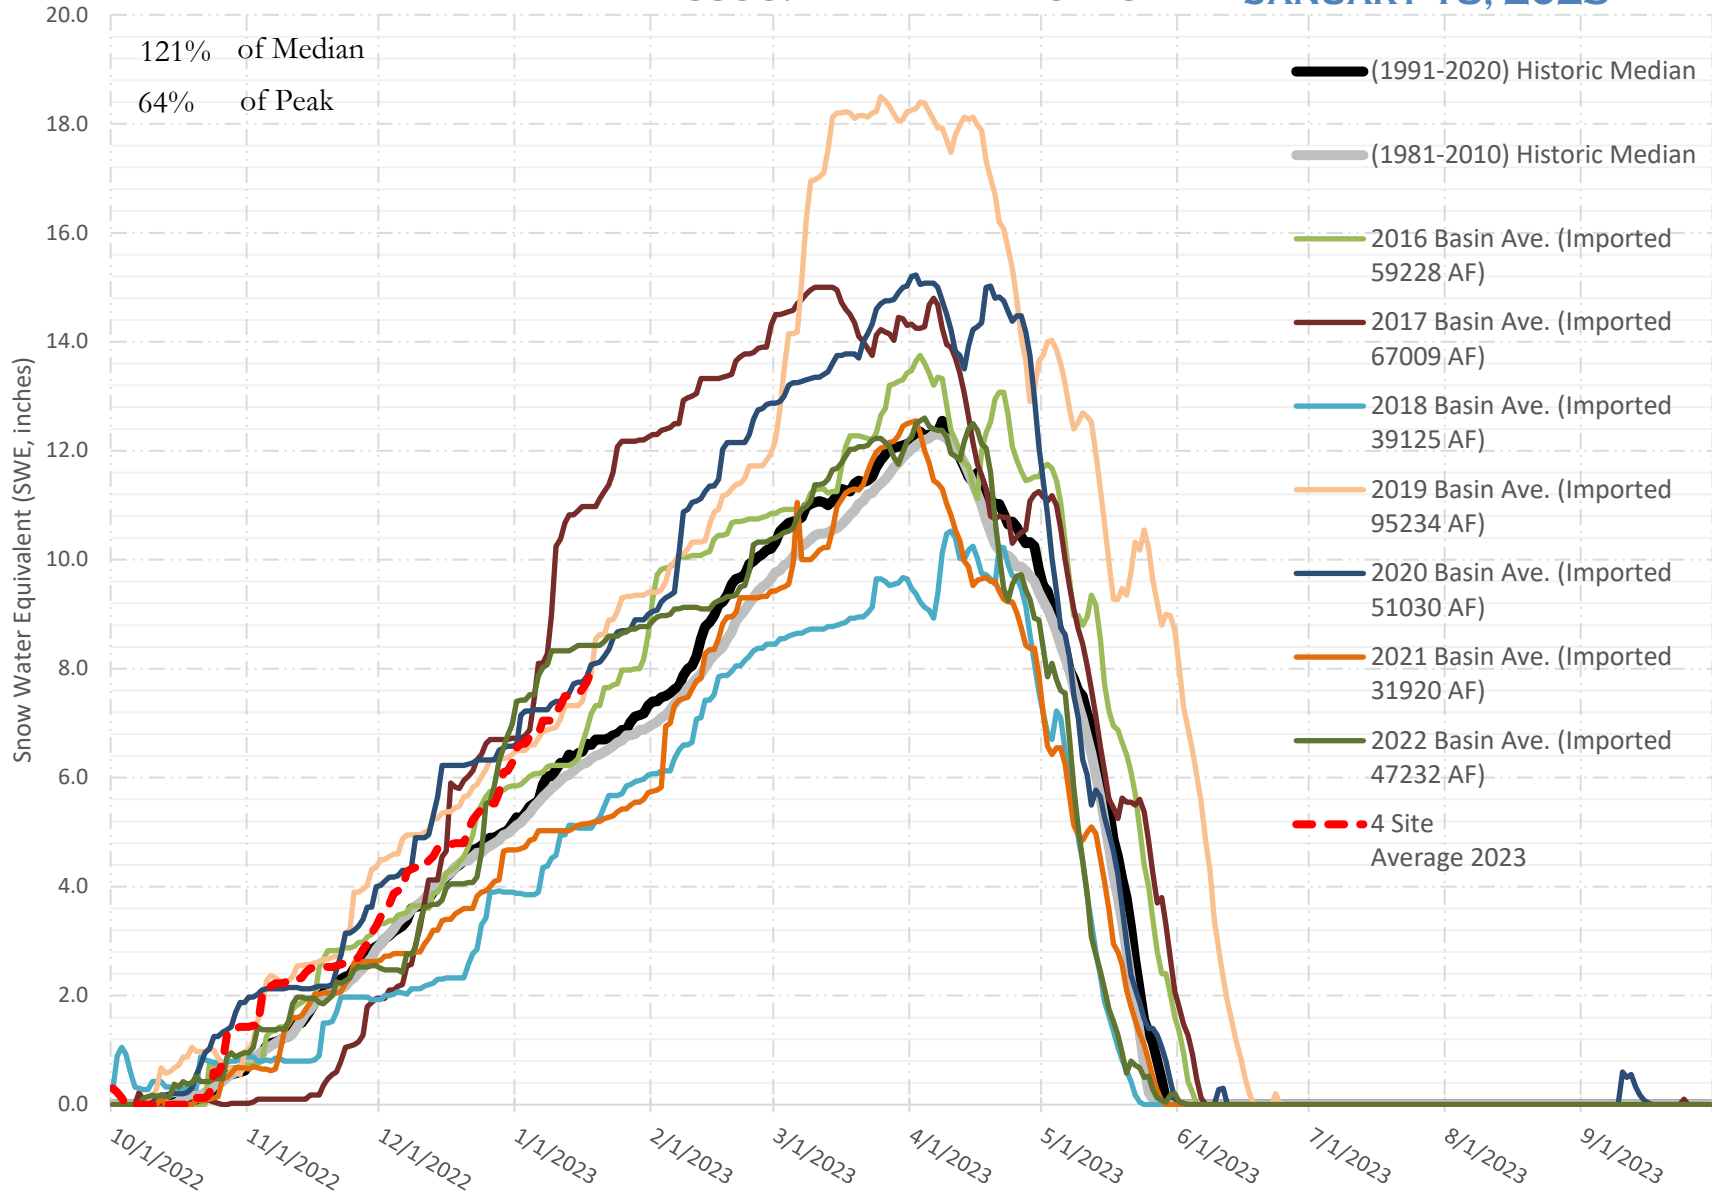

# FRY-ARK COLLECTION BASIN SNOWPACK VS ANNUAL BASIN AVERAGE W/ ASSOC. FRY-ARK IMPORTS JANUARY 18, 2023

# FRY-ARK COLLECTION BASIN SNOWPACK W/ INDIVIDUAL SITES JANUARY 18, 2023

121% of Median  
64% of Peak

- (1991-2020) Historic Median
- (1981-2010) Historic Median
- Independence Pass: 10,600 ft
- Ivanhoe: 10,400 ft
- Kiln: 9,600 ft
- Nast Lake: 8,700 ft
- \*Chapman Tunnel: 10,110 ft
- 4 Site Average 2023
- \* denote sites not averaged in the composite "4 Site Average" because they do not have 30 years of record

## UPPER ARK BASIN SNOWPACK W/ INDIVIDUAL SITES JANUARY 18, 2023