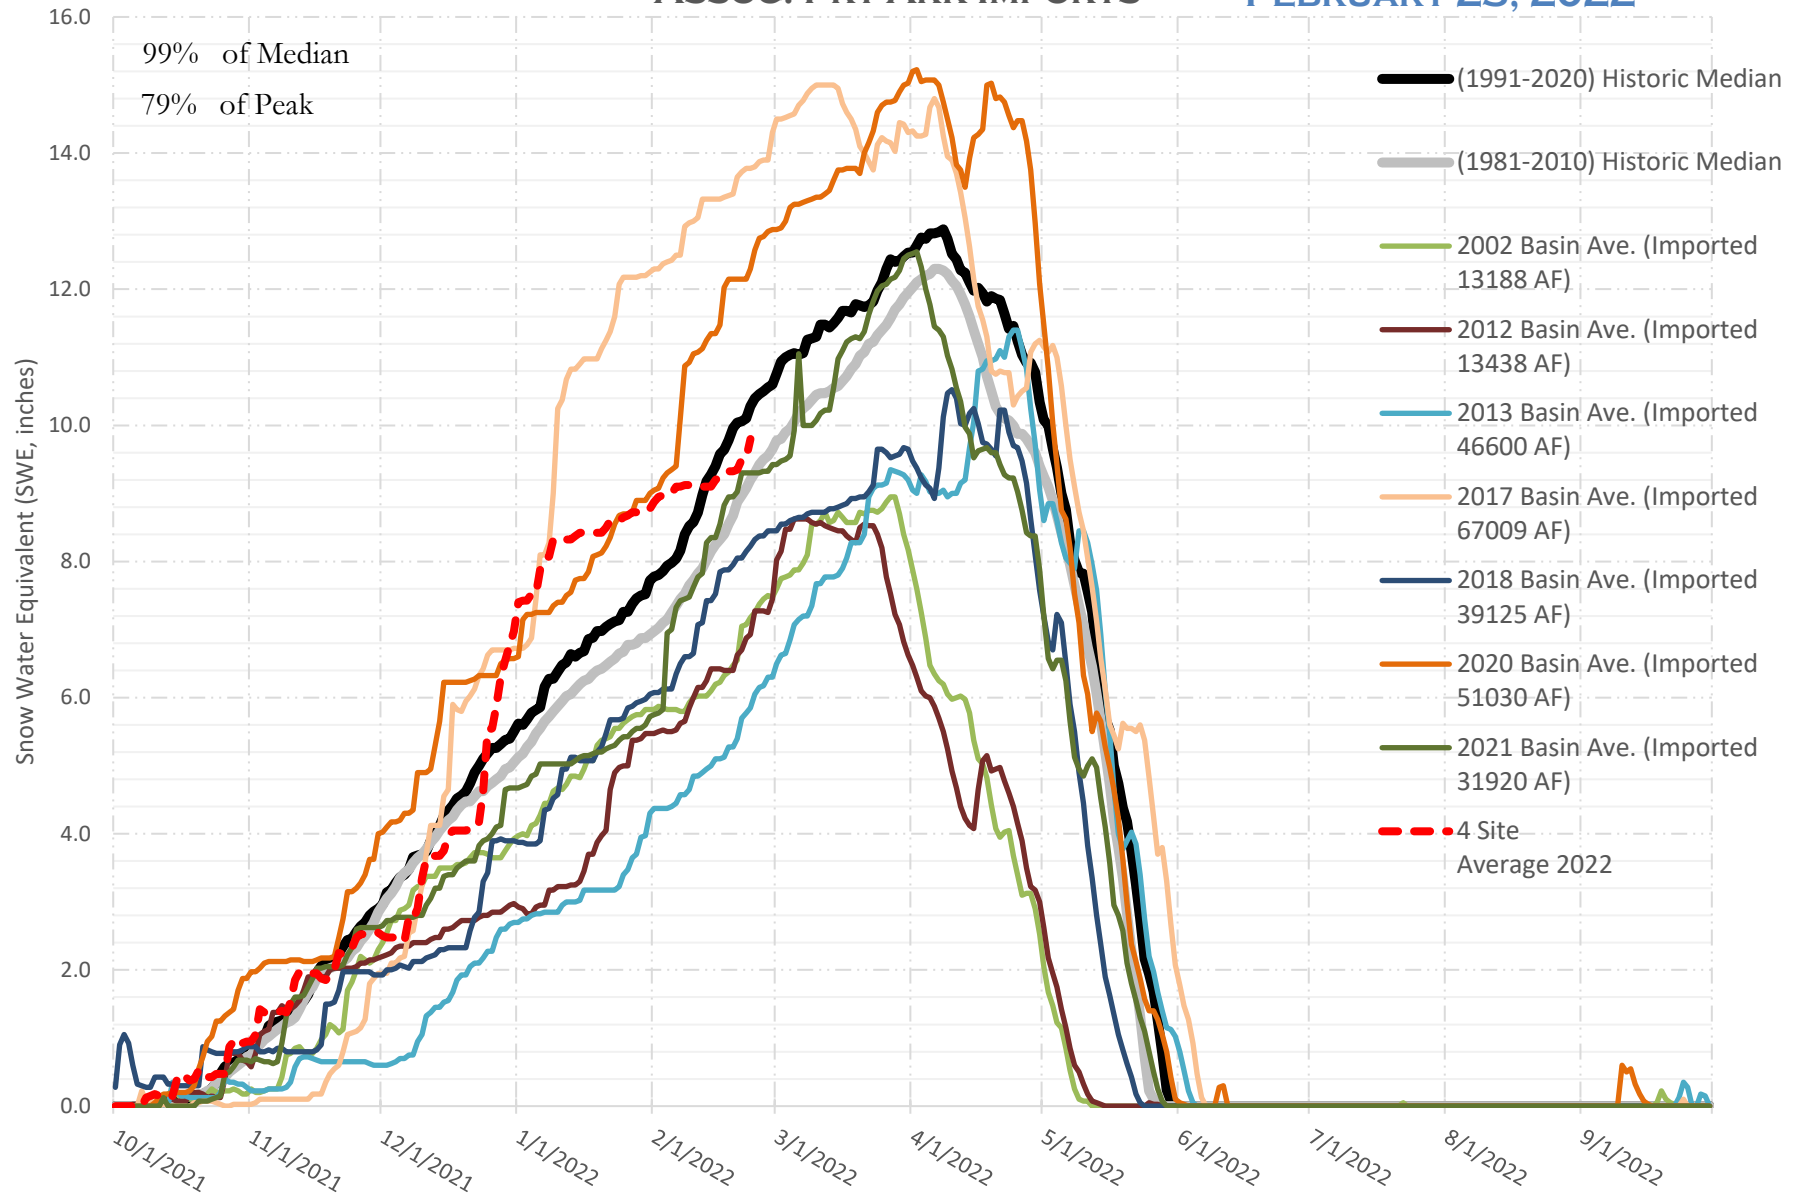

FRY-ARK COLLECTION BASIN SNOWPACK VS ANNUAL BASIN AVERAGE W/ ASSOC. FRY-ARK IMPORTS

FEBRUARY 23, 2022

UPPER ARK BASIN SNOWPACK VS ANNUAL BASIN AVERAGE W/ ASSOC. FRY- ARK IMPORTS

FEBRUARY 23, 2022

10/1/2021 11/1/2021 12/1/2021 1/1/2022 2/1/2022 3/1/2022 4/1/2022 5/1/2022 6/1/2022 7/1/2022 8/1/2022 9/1/2022

UPPER ARK BASIN SNOWPACK W/ INDIVIDUAL SITES FEBRUARY 23, 2022