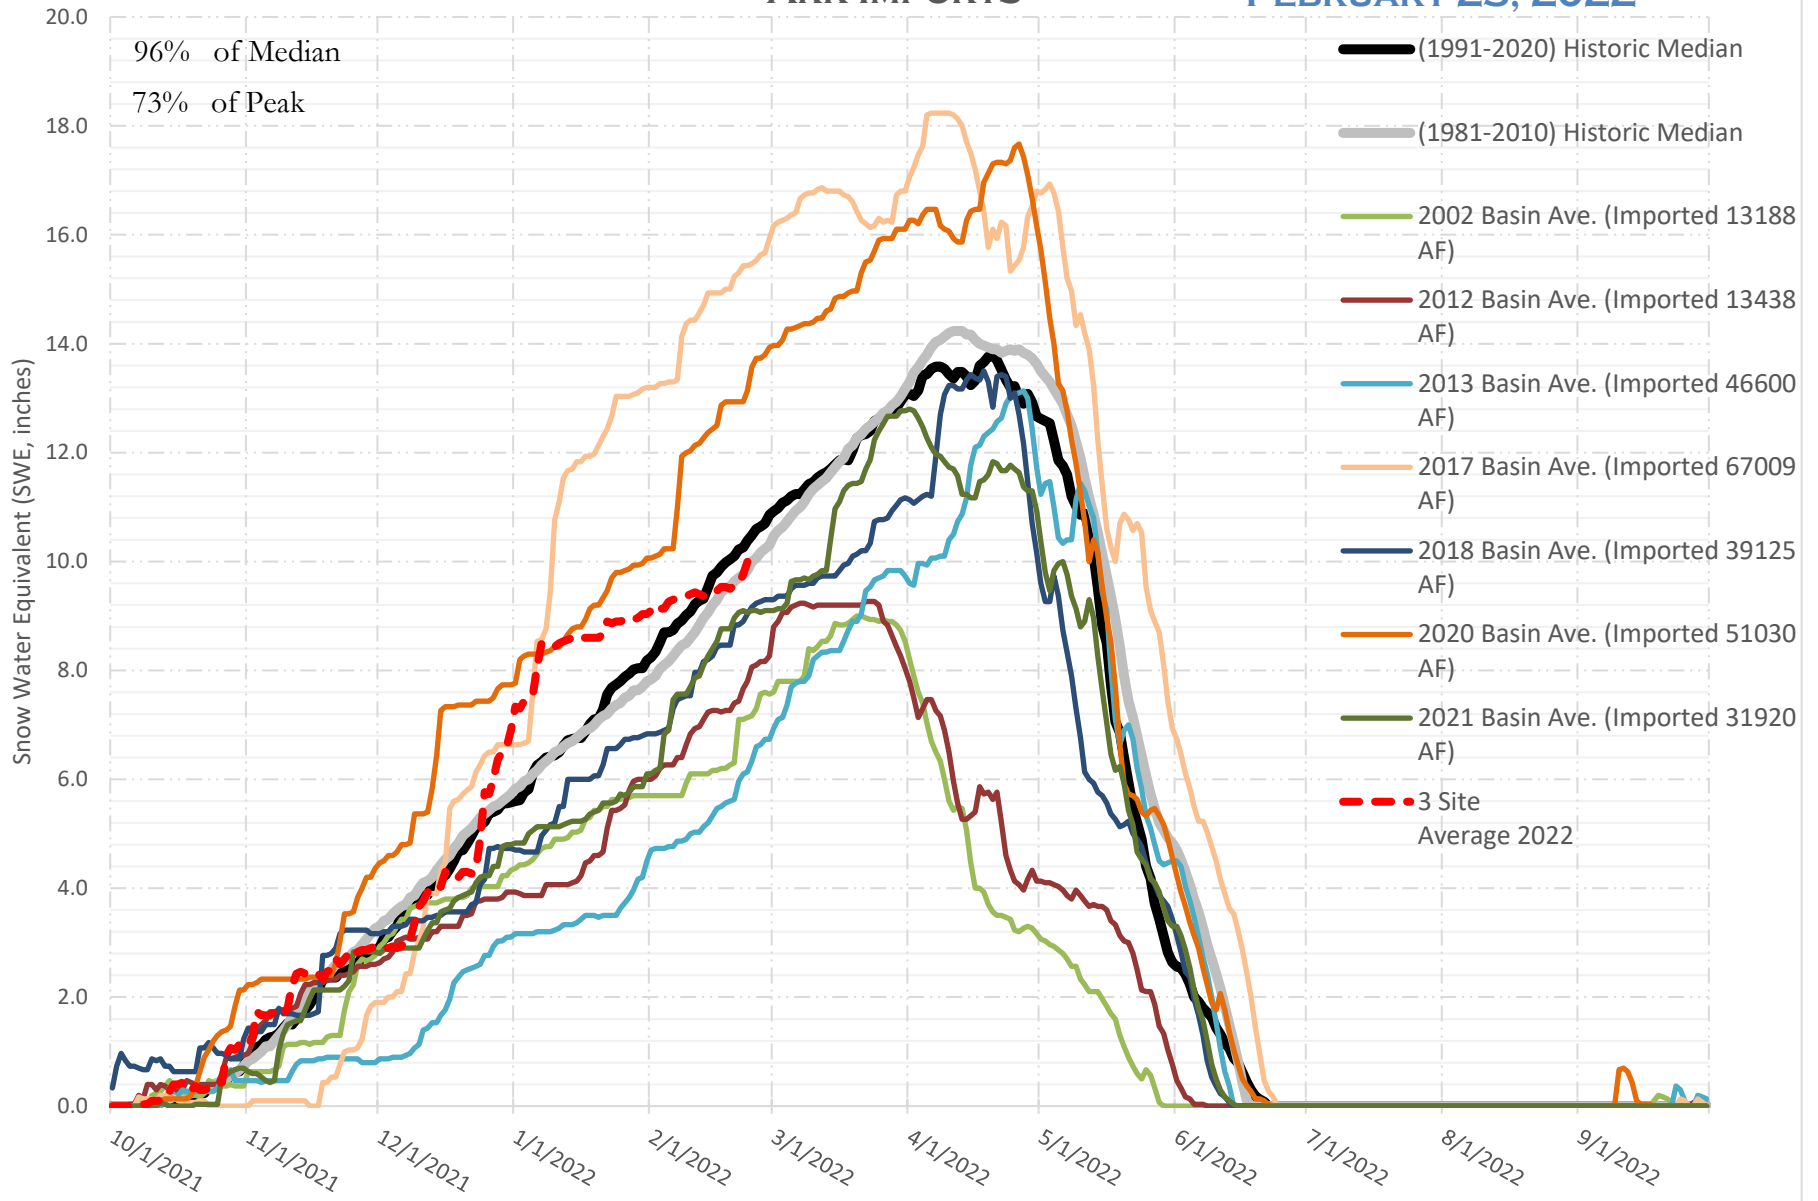

FRY-ARK COLLECTION BASIN SNOWPACK VS ANNUAL BASIN AVERAGE W/ ASSOC. FRY-ARK IMPORTS

FEBRUARY 23, 2022

UPPER ARK BASIN SNOWPACK VS ANNUAL BASIN AVERAGE W/ ASSOC. FRY- ARK IMPORTS

FEBRUARY 23, 2022

10/1/2021 11/1/2021 12/1/2021 1/1/2022 2/1/2022 3/1/2022 4/1/2022 5/1/2022 6/1/2022 7/1/2022 8/1/2022 9/1/2022

UPPER ARK BASIN SNOWPACK W/ INDIVIDUAL SITES FEBRUARY 23, 2022