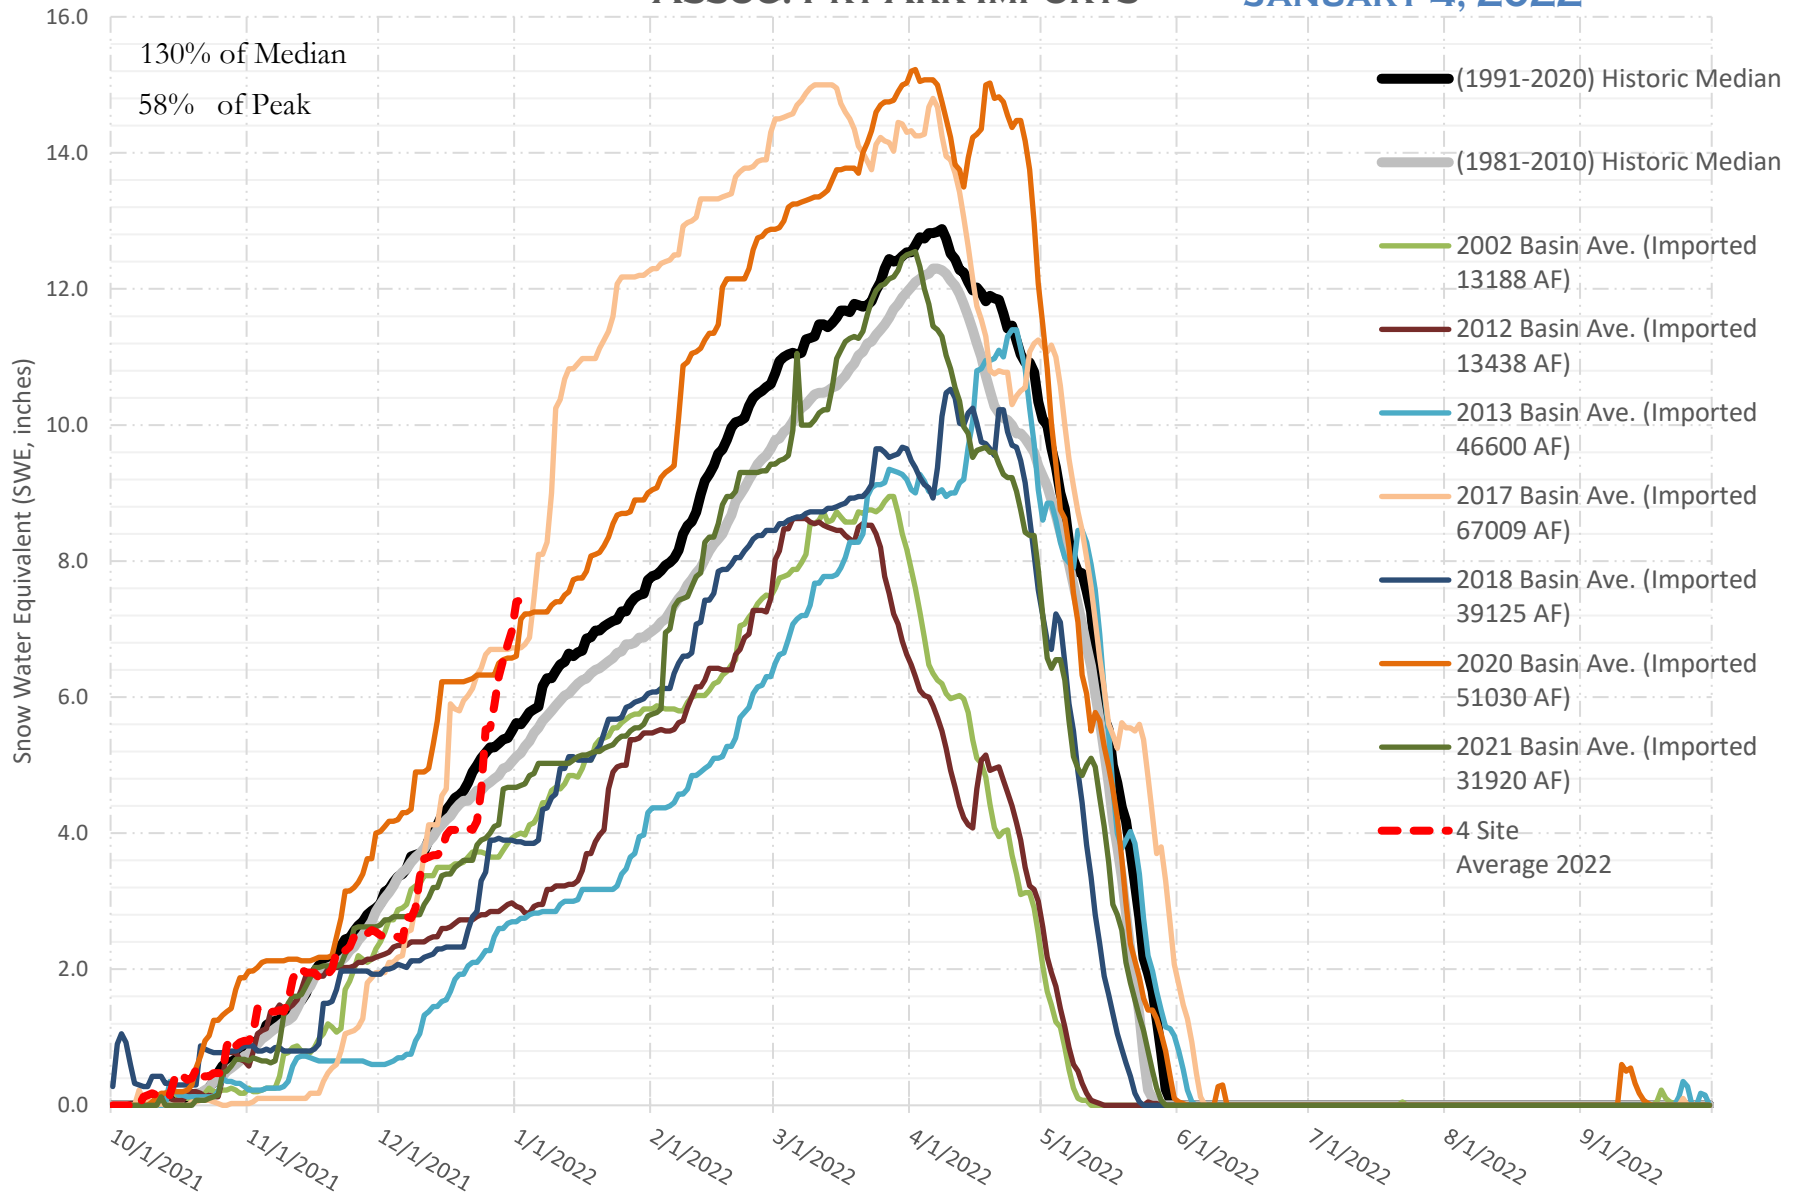

FRY-ARK COLLECTION BASIN SNOWPACK VS ANNUAL BASIN AVERAGE W/ ASSOC. FRY-ARK IMPORTS

JANUARY 4, 2022

FRY-ARK COLLECTION BASIN SNOWPACK W/ INDIVIDUAL SITES JANUARY 4, 2022

UPPER ARK BASIN SNOWPACK VS ANNUAL BASIN AVERAGE W/ ASSOC. FRY- ARK IMPORTS