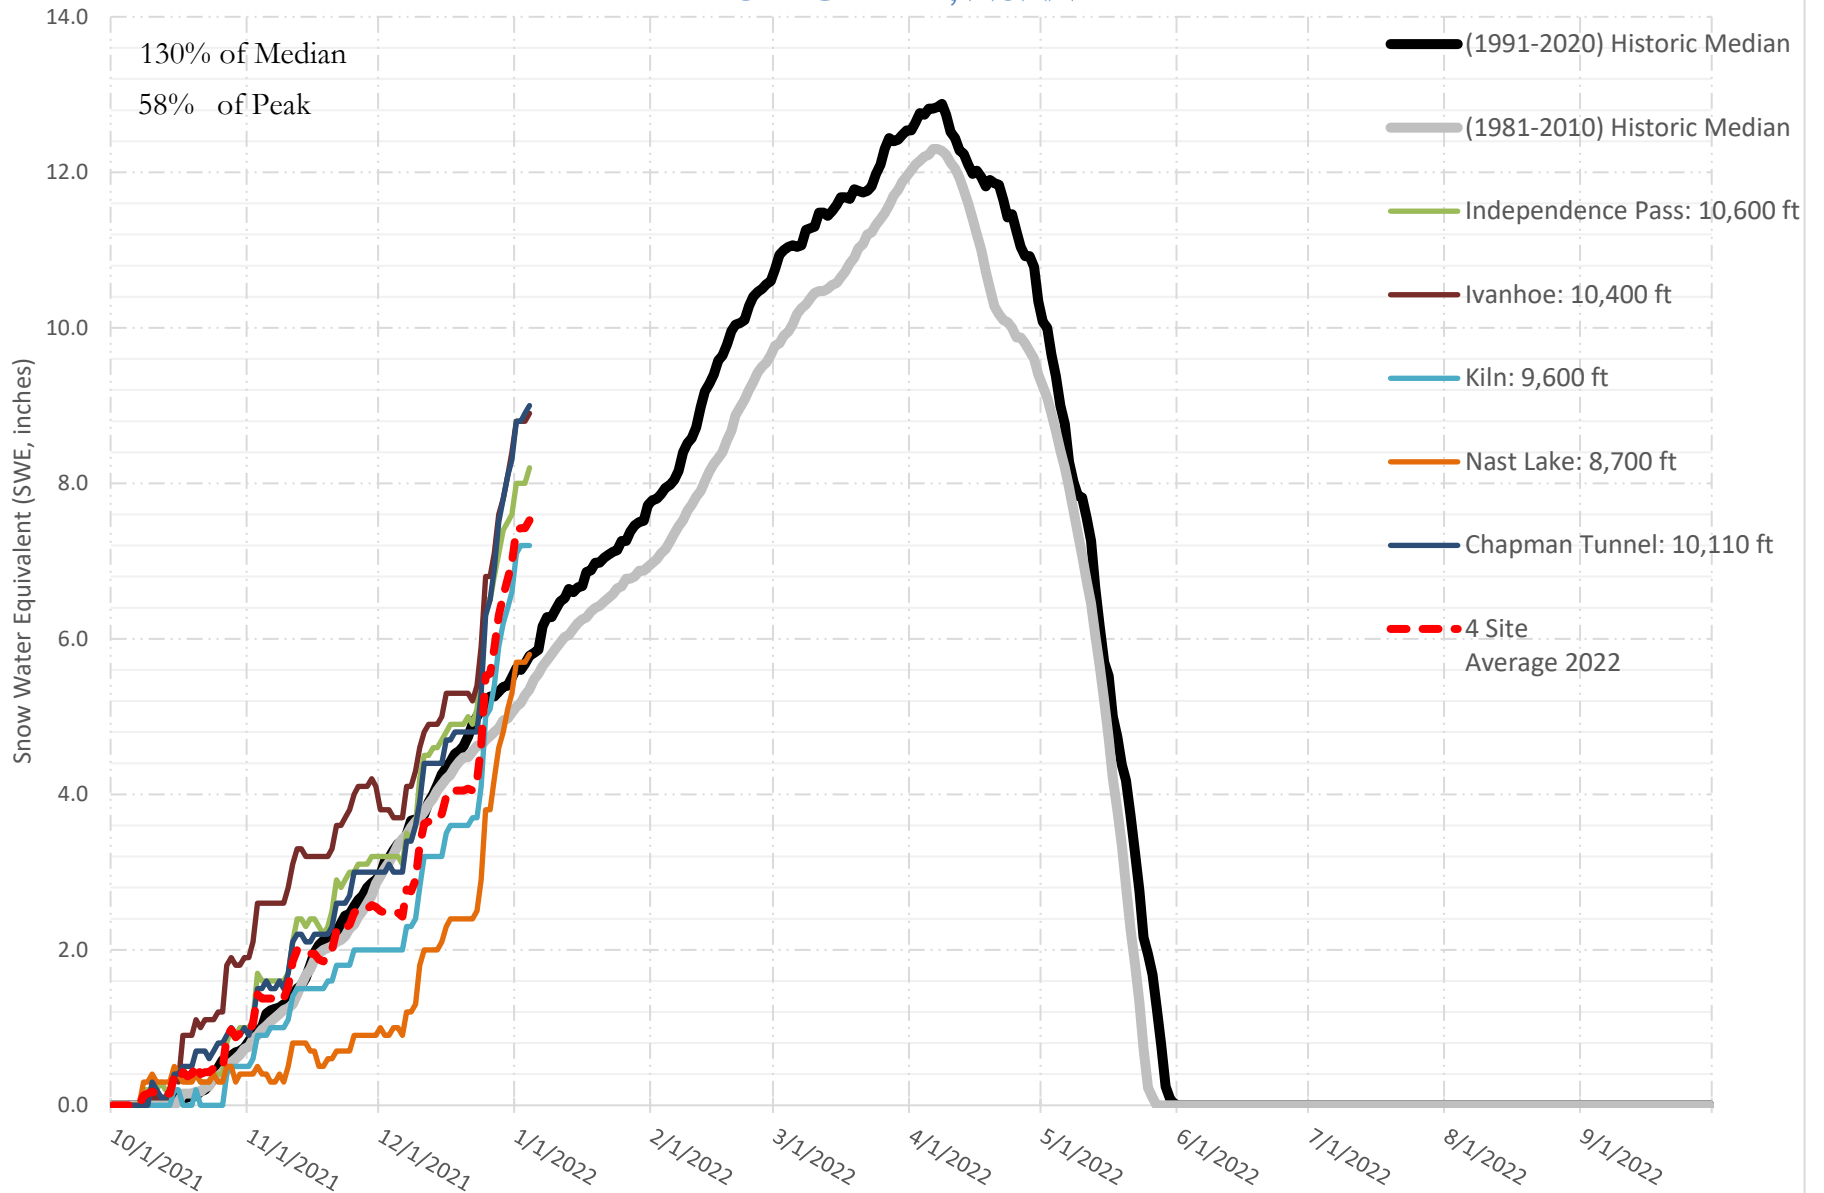

FRY-ARK COLLECTION BASIN SNOWPACK VS ANNUAL BASIN AVERAGE W/ ASSOC. FRY-ARK IMPORTS

JANUARY 4, 2022

FRY-ARK COLLECTION BASIN SNOWPACK W/ INDIVIDUAL SITES JANUARY 4, 2022

UPPER ARK BASIN SNOWPACK VS ANNUAL BASIN AVERAGE W/ ASSOC. FRY- ARK IMPORTS

JANUARY 4, 2022