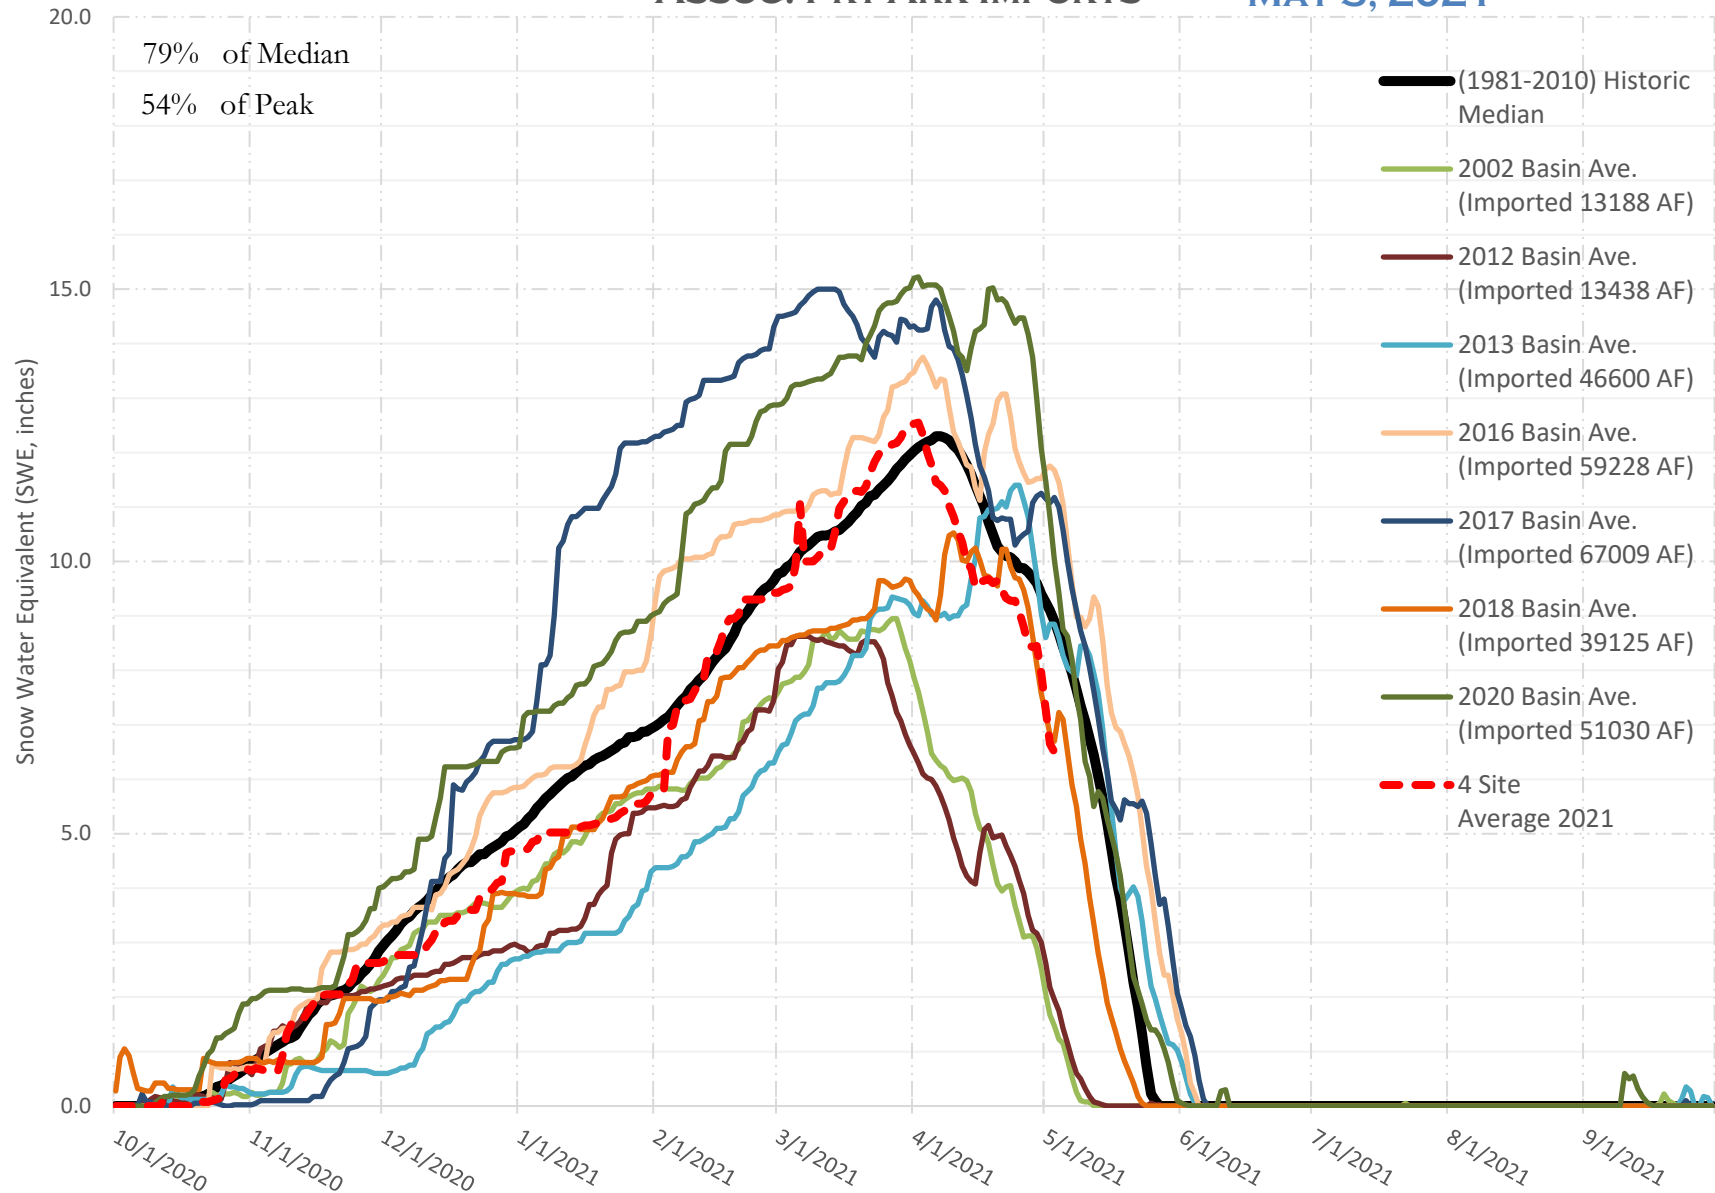

# FRY-ARK COLLECTION BASIN SNOWPACK VS ANNUAL BASIN AVERAGE W/ ASSOC. FRY-ARK IMPORTS MAY 5, 2021

# FRY-ARK COLLECTION BASIN SNOWPACK W/ INDIVIDUAL SITES MAY 5, 2021