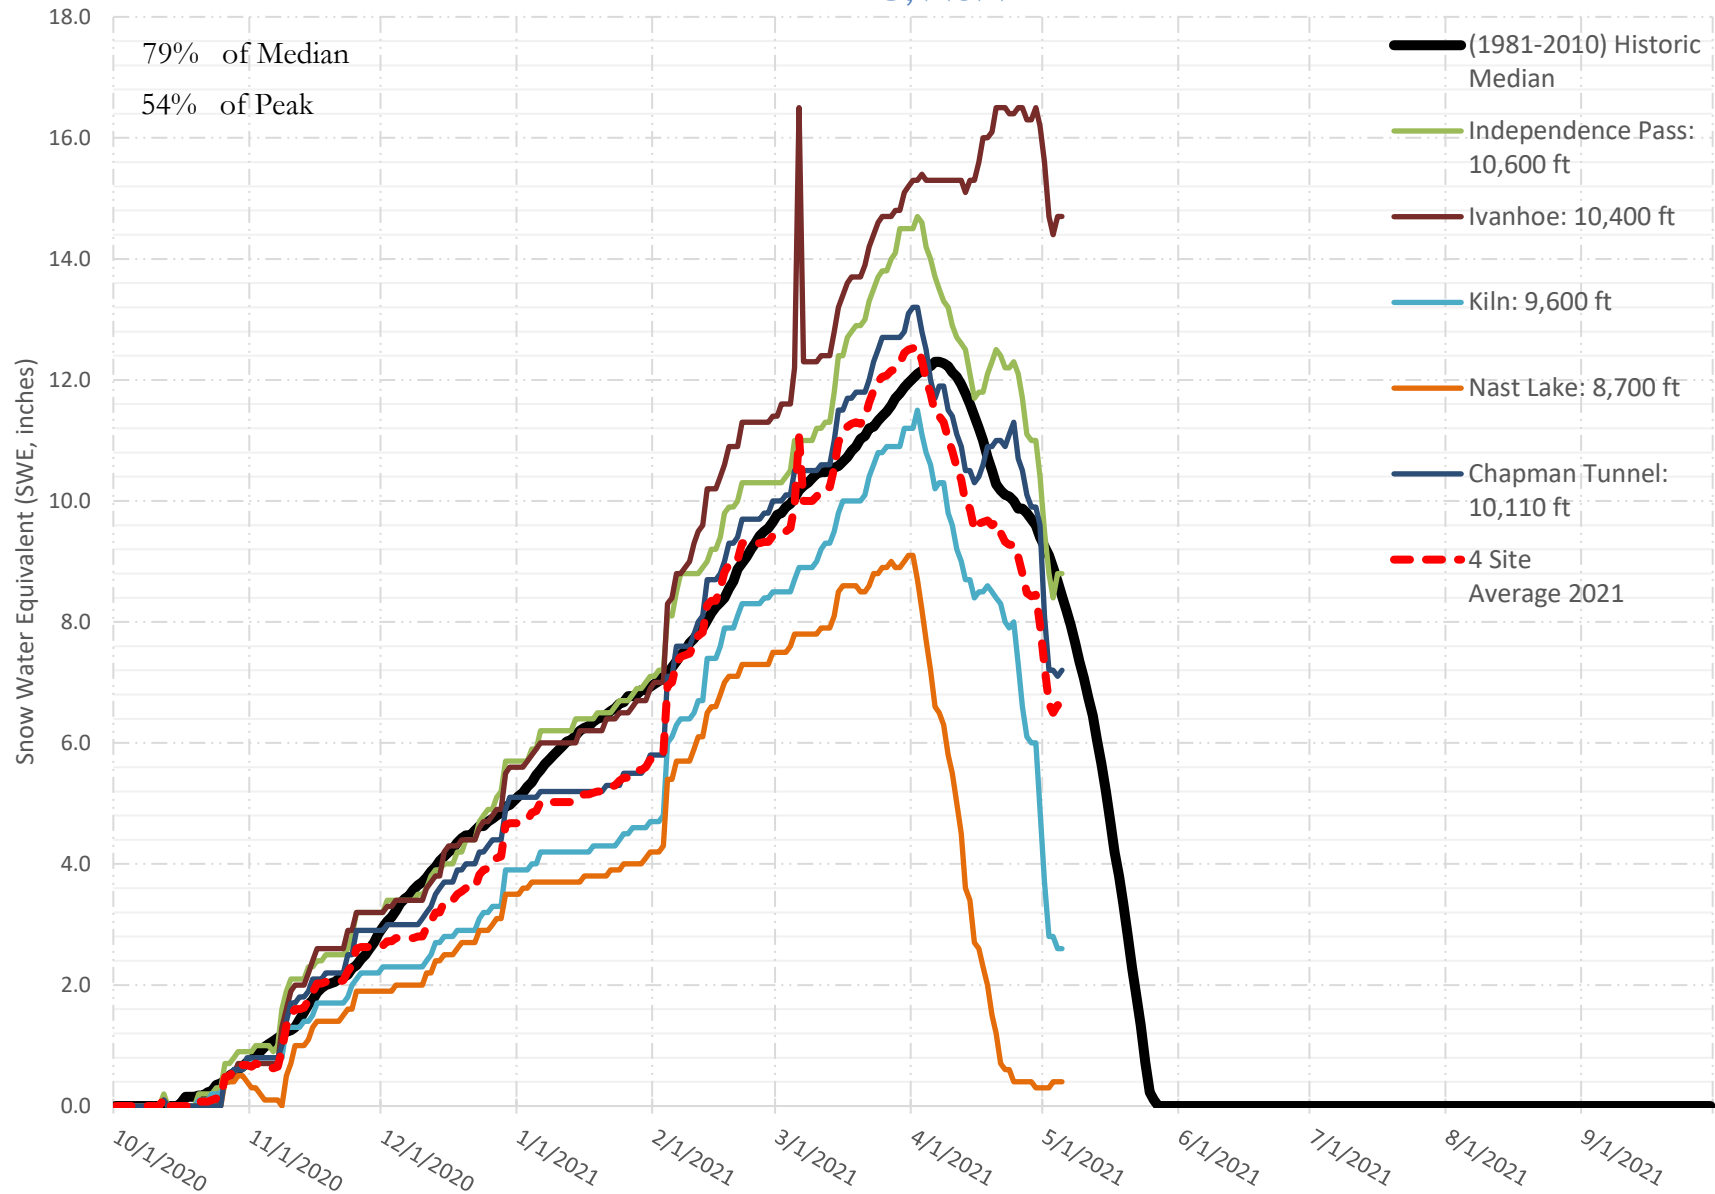

# FRY-ARK COLLECTION BASIN SNOWPACK VS ANNUAL BASIN AVERAGE W/ ASSOC. FRY-ARK IMPORTS MAY 5, 2021

# FRY-ARK COLLECTION BASIN SNOWPACK W/ INDIVIDUAL SITES MAY 5, 2021