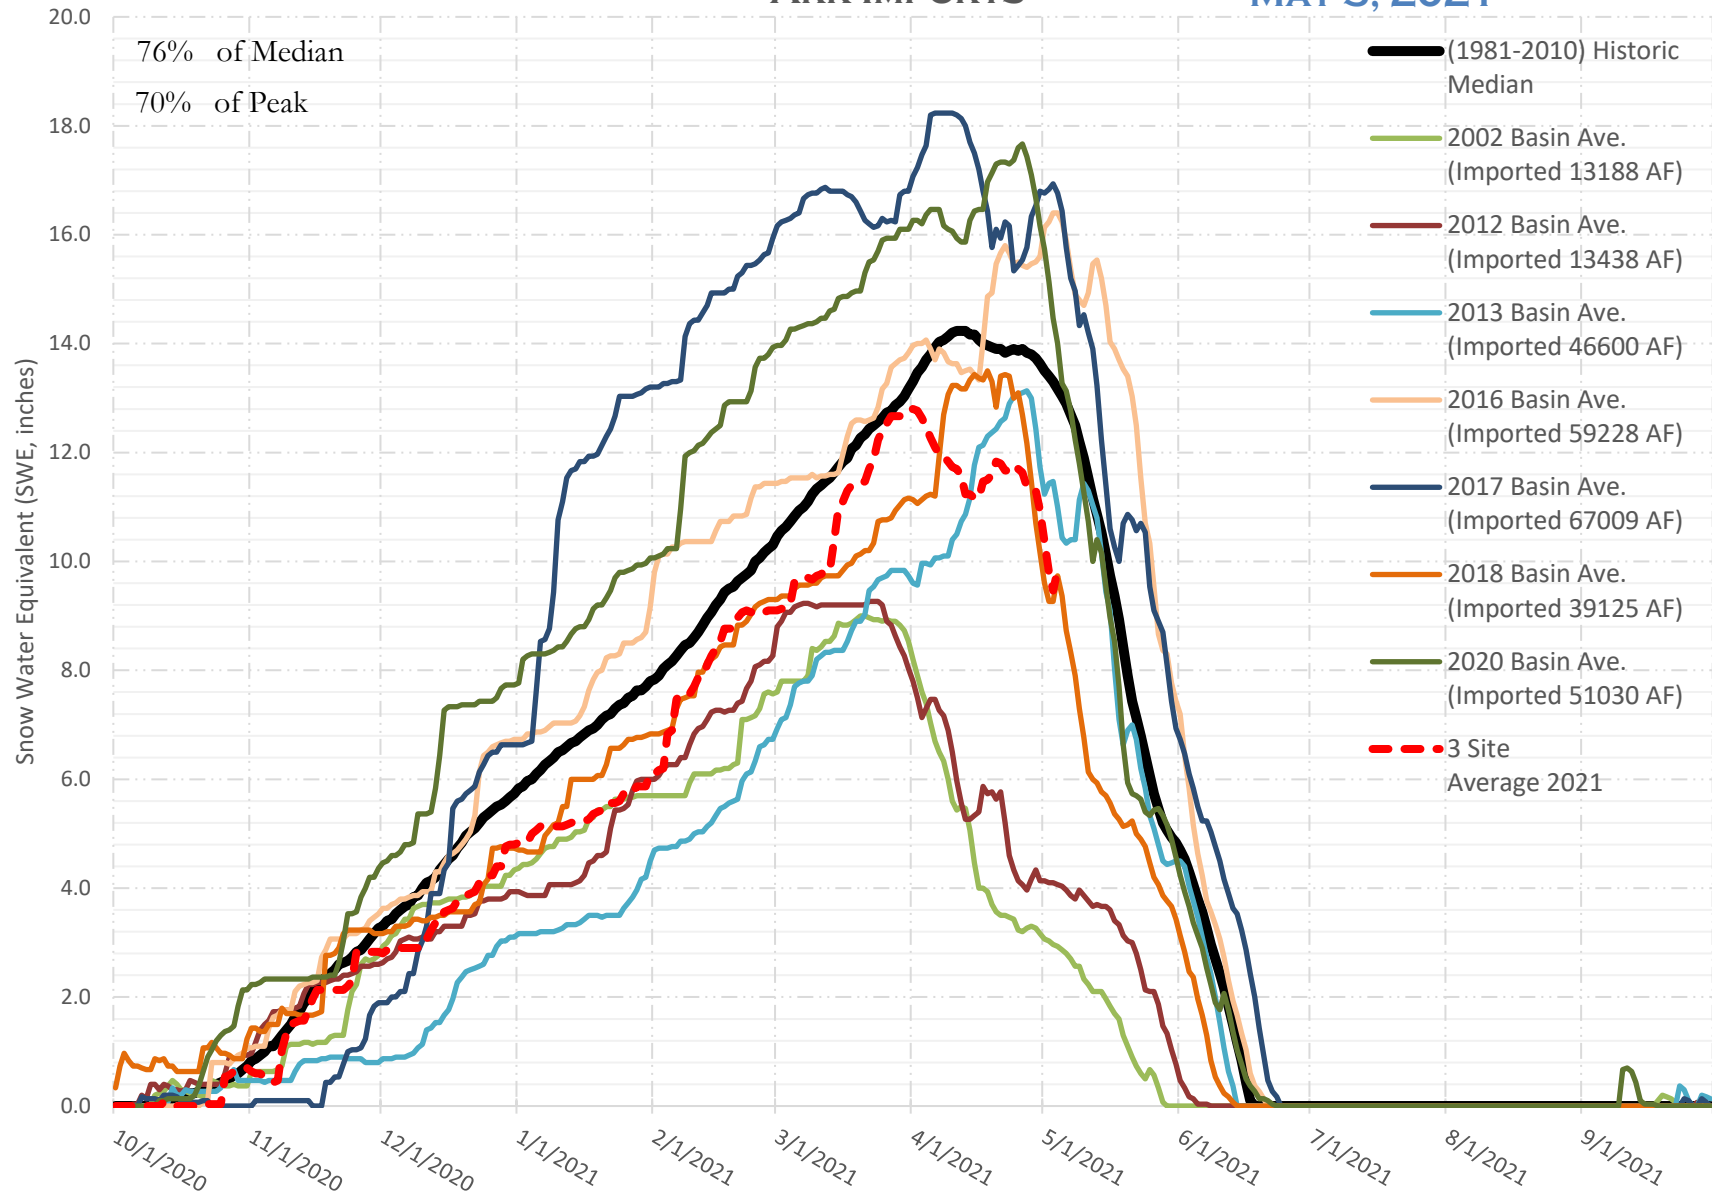

UPPER ARK BASIN SNOWPACK VS ANNUAL BASIN AVERAGE W/ ASSOC. FRY- ARK IMPORTS

MAY 5, 2021