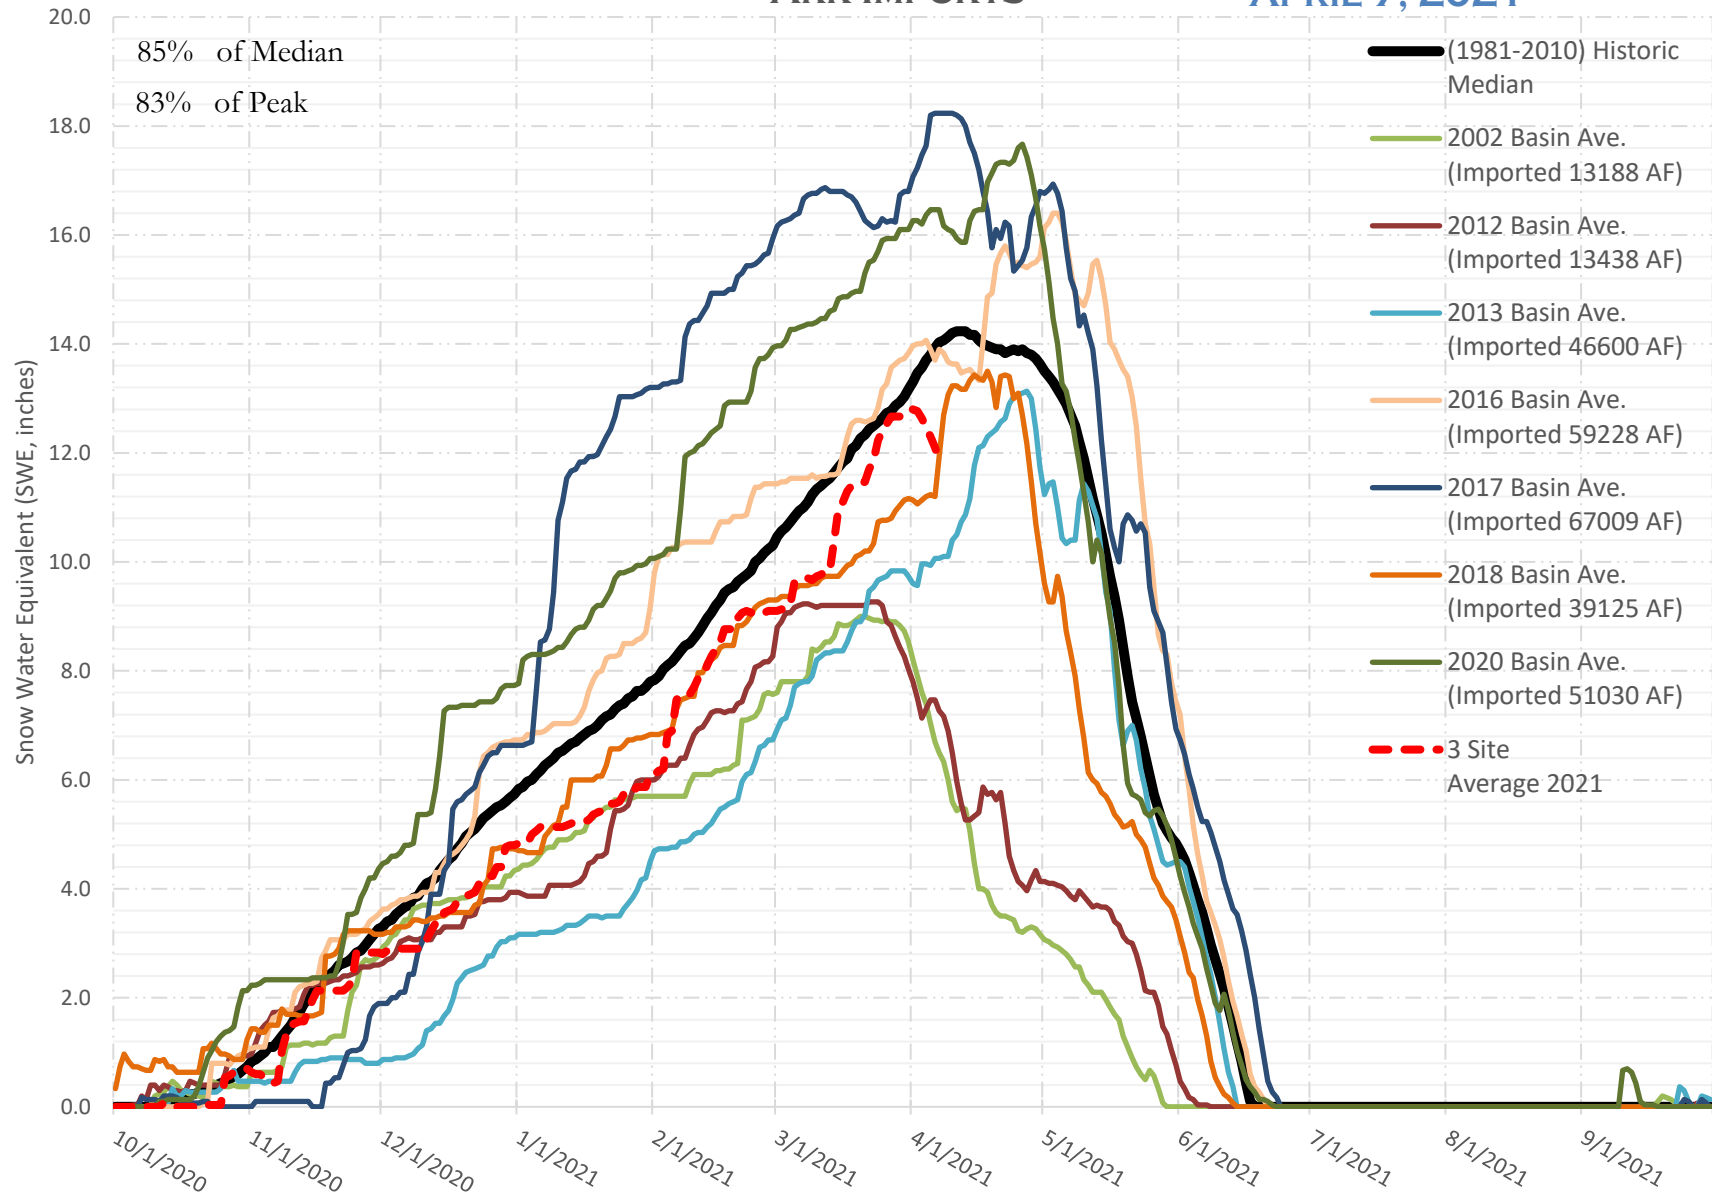

FRY-ARK COLLECTION BASIN SNOWPACK VS ANNUAL BASIN AVERAGE W/ ASSOC. FRY-ARK IMPORTS

APRIL 7, 2021

FRY-ARK COLLECTION BASIN SNOWPACK W/ INDIVIDUAL SITES APRIL 7, 2021

UPPER ARK BASIN SNOWPACK VS ANNUAL BASIN AVERAGE W/ ASSOC. FRY- ARK IMPORTS

APRIL 7, 2021

UPPER ARK BASIN SNOWPACK W/ INDIVIDUAL SITES APRIL 7, 2021