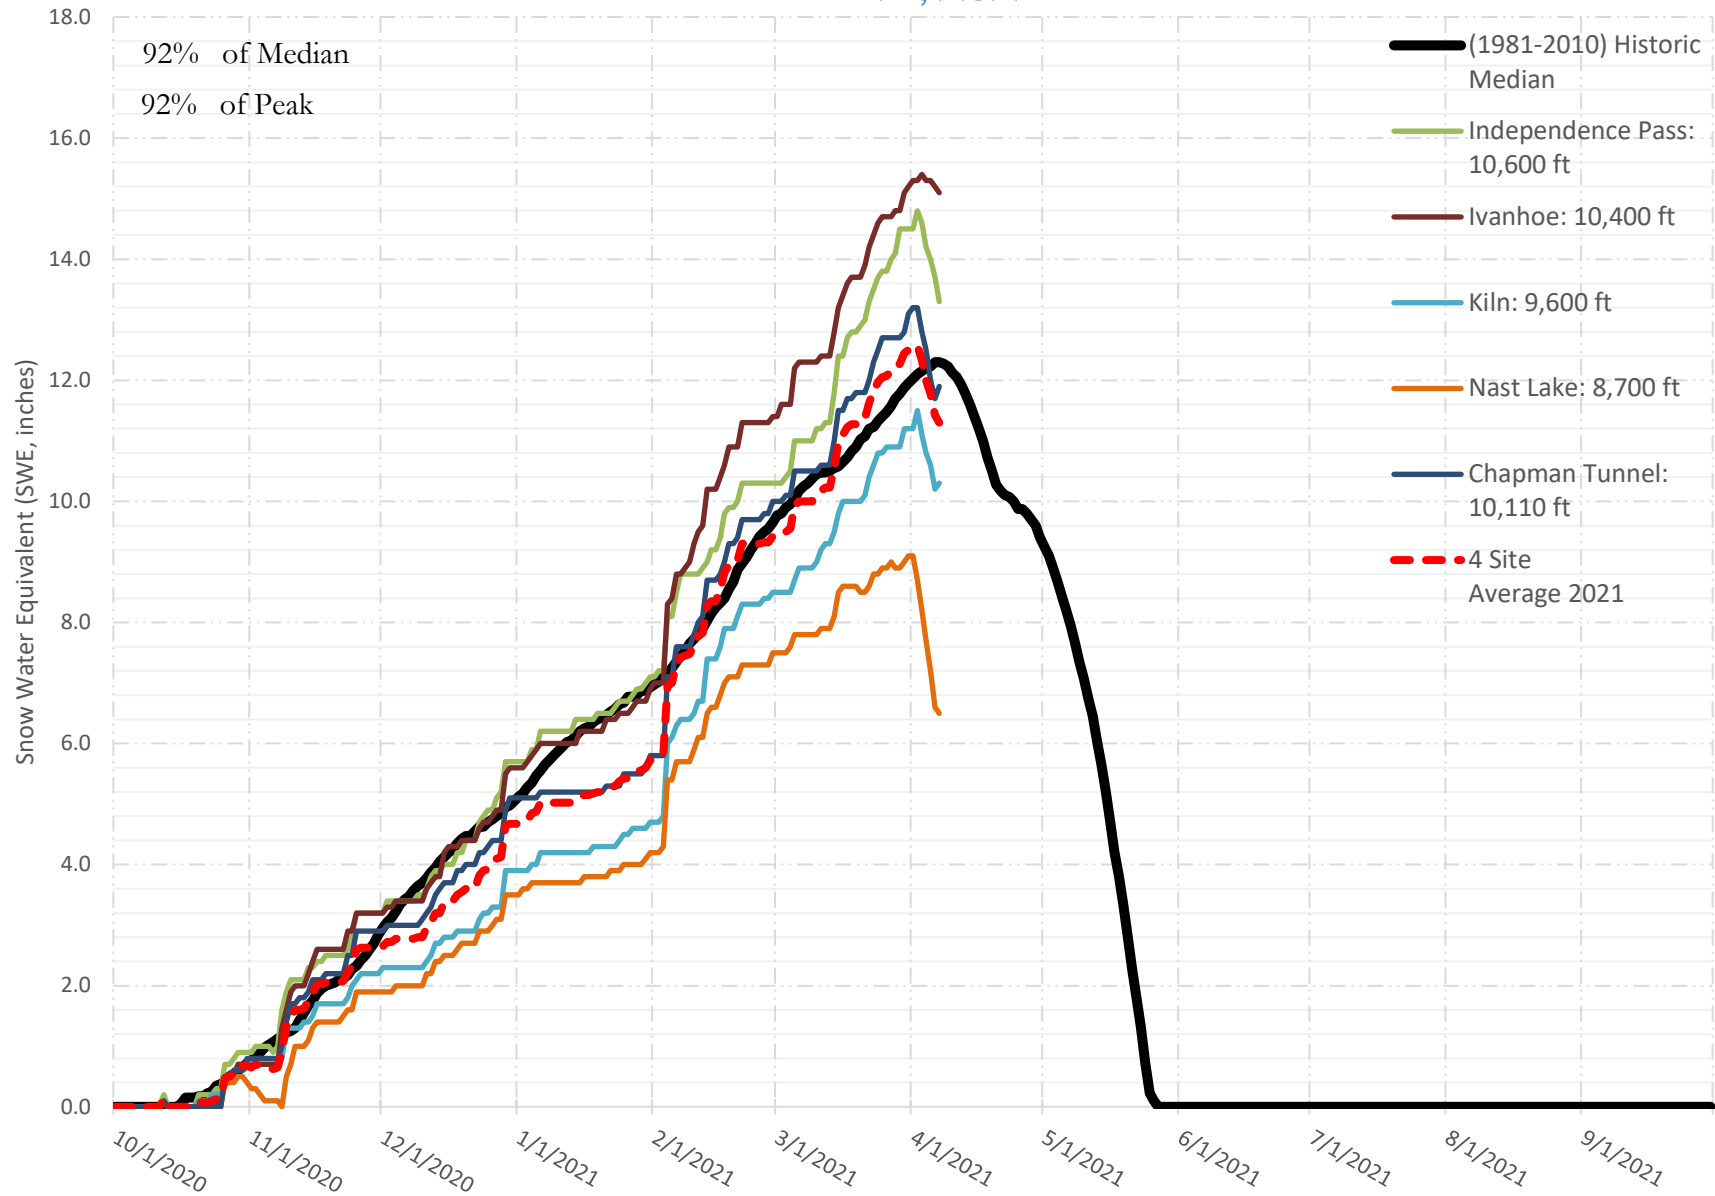

FRY-ARK COLLECTION BASIN SNOWPACK VS ANNUAL BASIN AVERAGE W/ ASSOC. FRY-ARK IMPORTS

APRIL 7, 2021

FRY-ARK COLLECTION BASIN SNOWPACK W/ INDIVIDUAL SITES APRIL 7, 2021

UPPER ARK BASIN SNOWPACK VS ANNUAL BASIN AVERAGE W/ ASSOC. FRY- ARK IMPORTS

APRIL 7, 2021

UPPER ARK BASIN SNOWPACK W/ INDIVIDUAL SITES APRIL 7, 2021