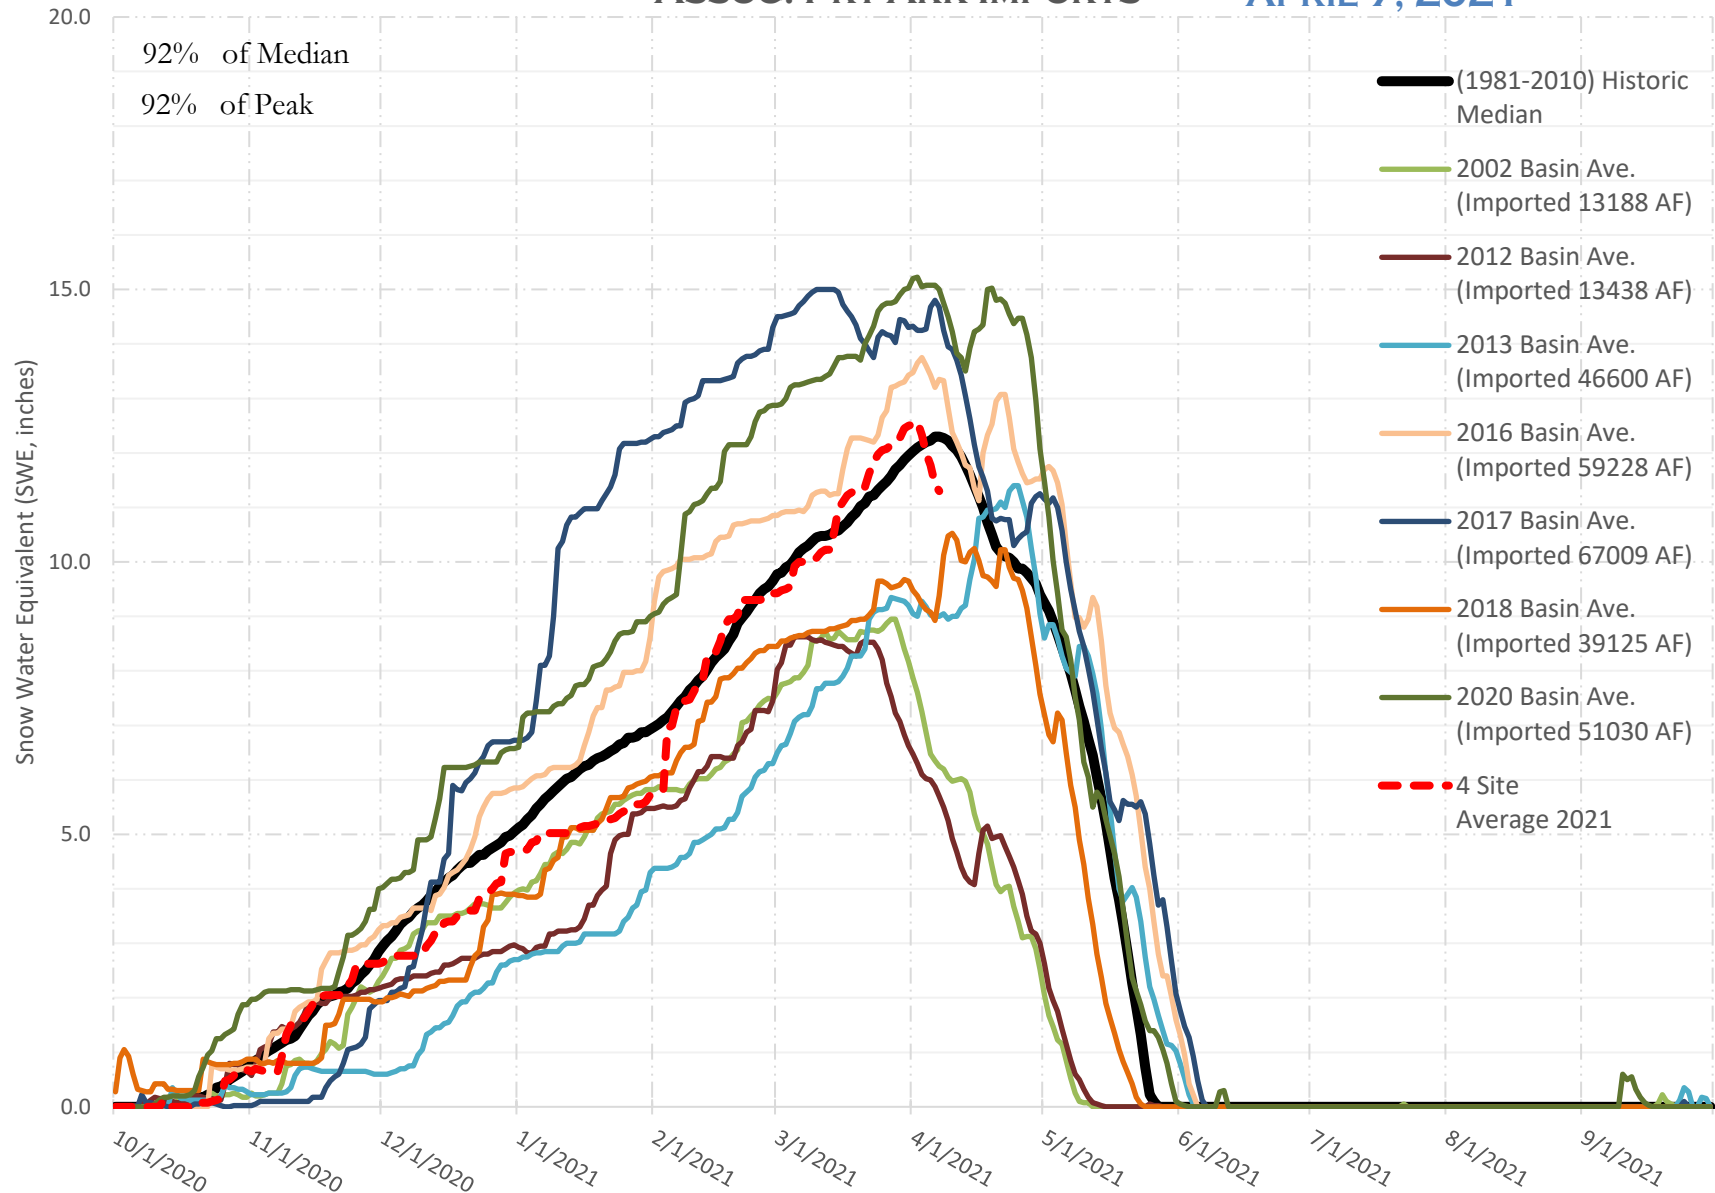

FRY-ARK COLLECTION BASIN SNOWPACK VS ANNUAL BASIN AVERAGE W/ ASSOC. FRY-ARK IMPORTS

APRIL 7, 2021

FRY-ARK COLLECTION BASIN SNOWPACK W/ INDIVIDUAL SITES APRIL 7, 2021

UPPER ARK BASIN SNOWPACK VS ANNUAL BASIN AVERAGE W/ ASSOC. FRY- ARK IMPORTS

APRIL 7, 2021

UPPER ARK BASIN SNOWPACK W/ INDIVIDUAL SITES APRIL 7, 2021