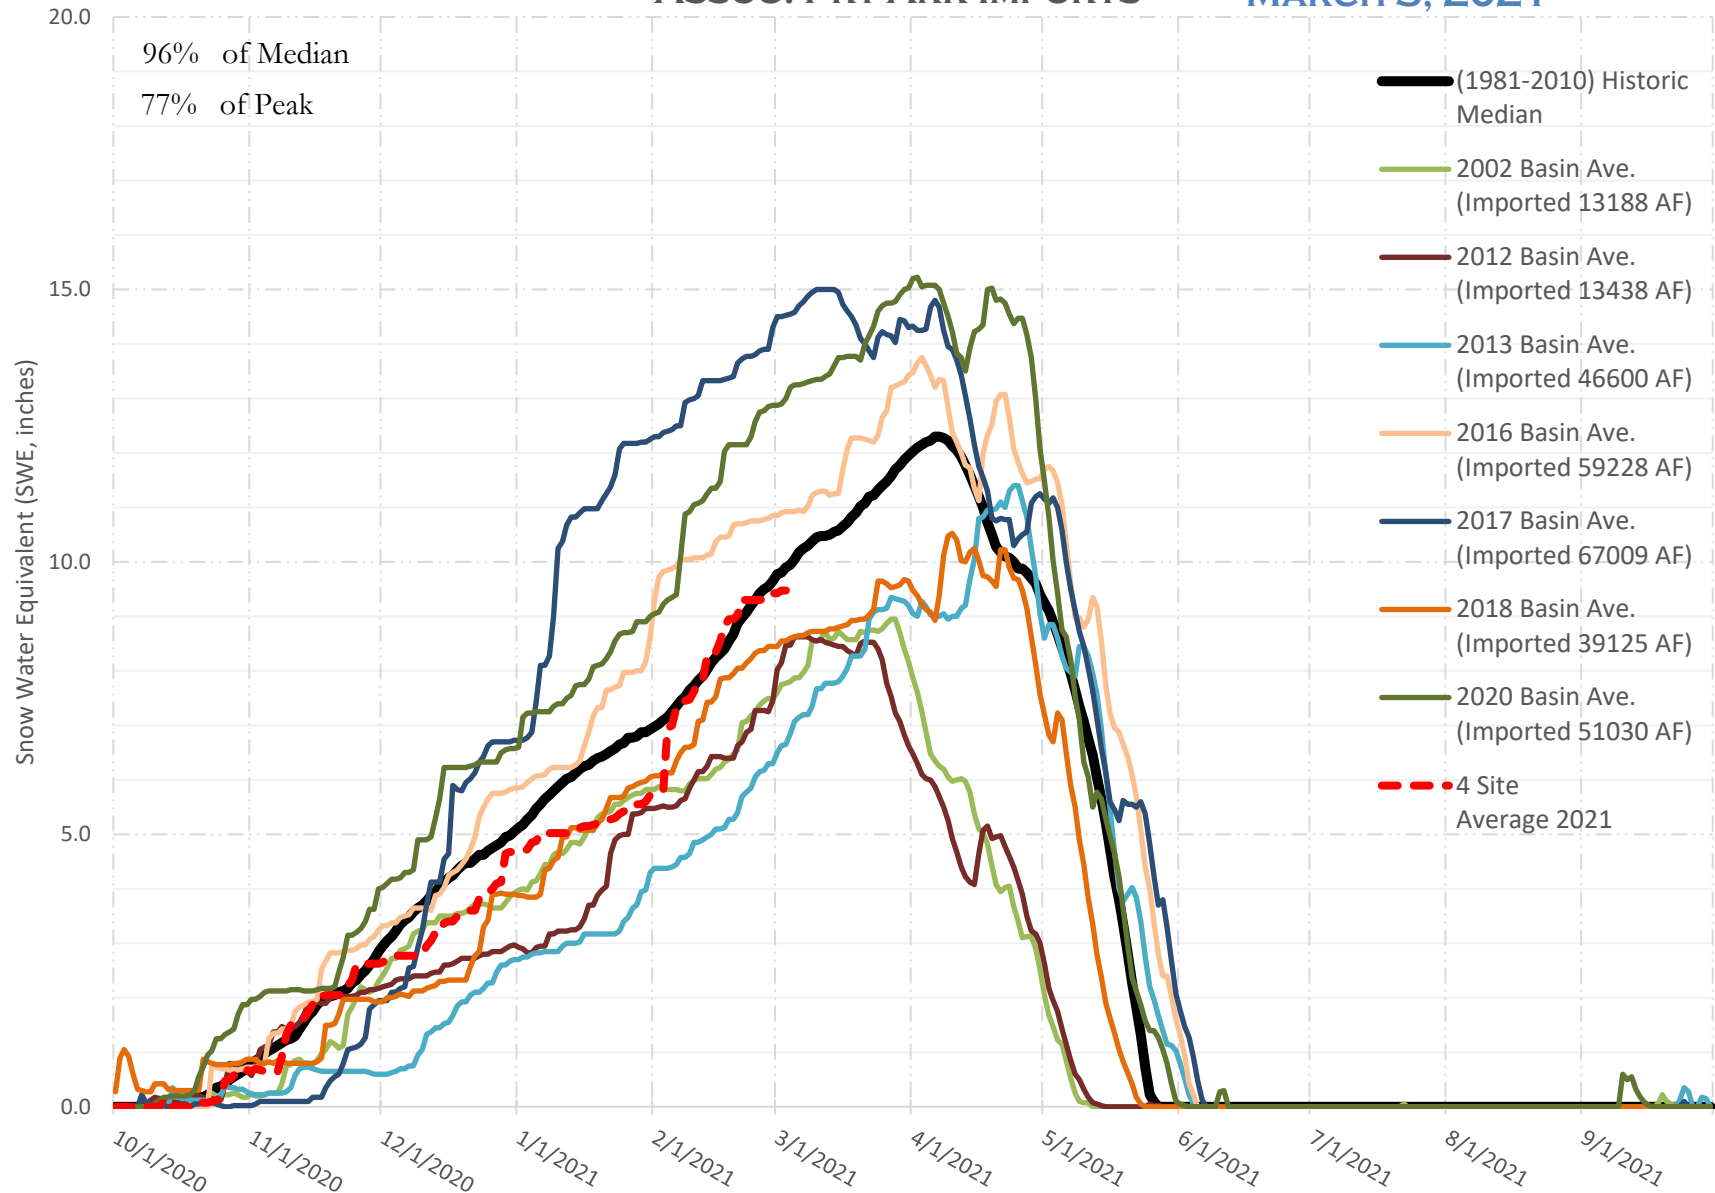

# FRY-ARK COLLECTION BASIN SNOWPACK VS ANNUAL BASIN AVERAGE W/ ASSOC. FRY-ARK IMPORTS

MARCH 3, 2021

# FRY-ARK COLLECTION BASIN SNOWPACK W/ INDIVIDUAL SITES MARCH 3, 2021