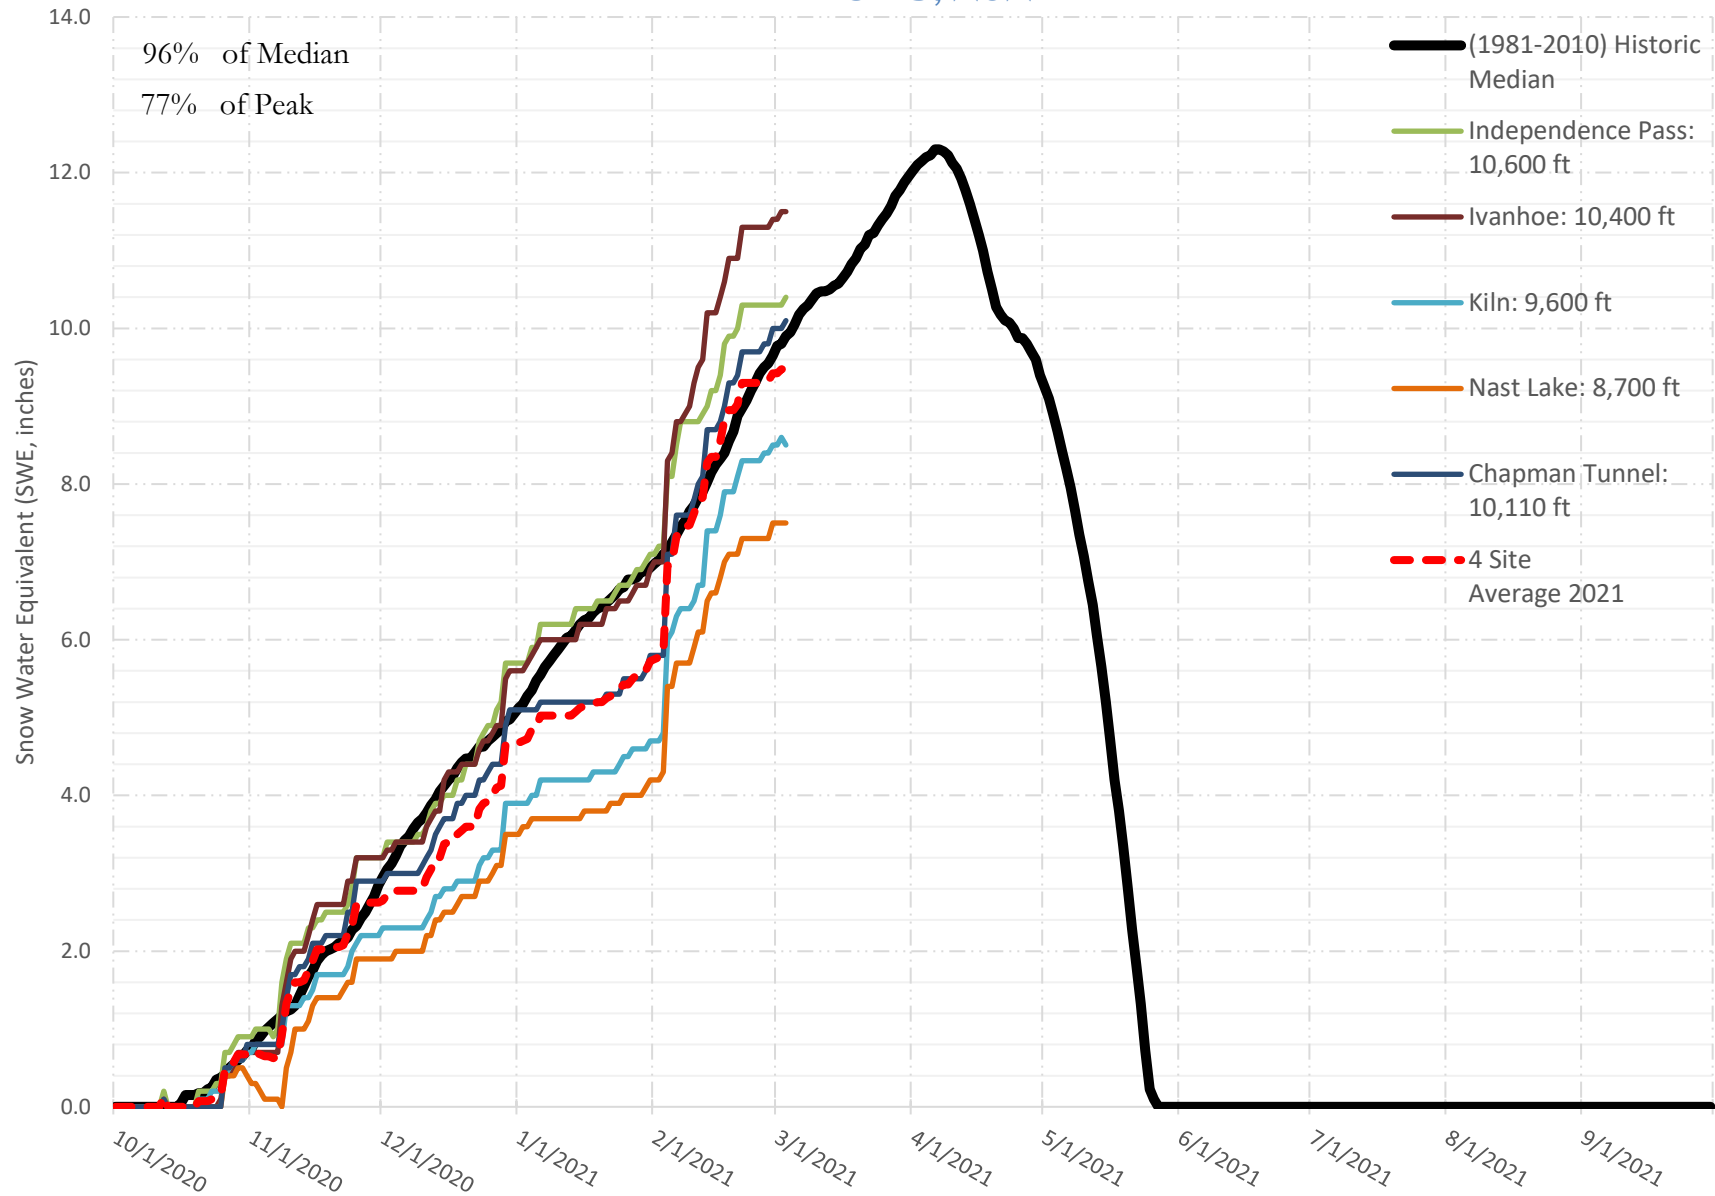

# FRY-ARK COLLECTION BASIN SNOWPACK VS ANNUAL BASIN AVERAGE W/ ASSOC. FRY-ARK IMPORTS

MARCH 3, 2021

# FRY-ARK COLLECTION BASIN SNOWPACK W/ INDIVIDUAL SITES MARCH 3, 2021