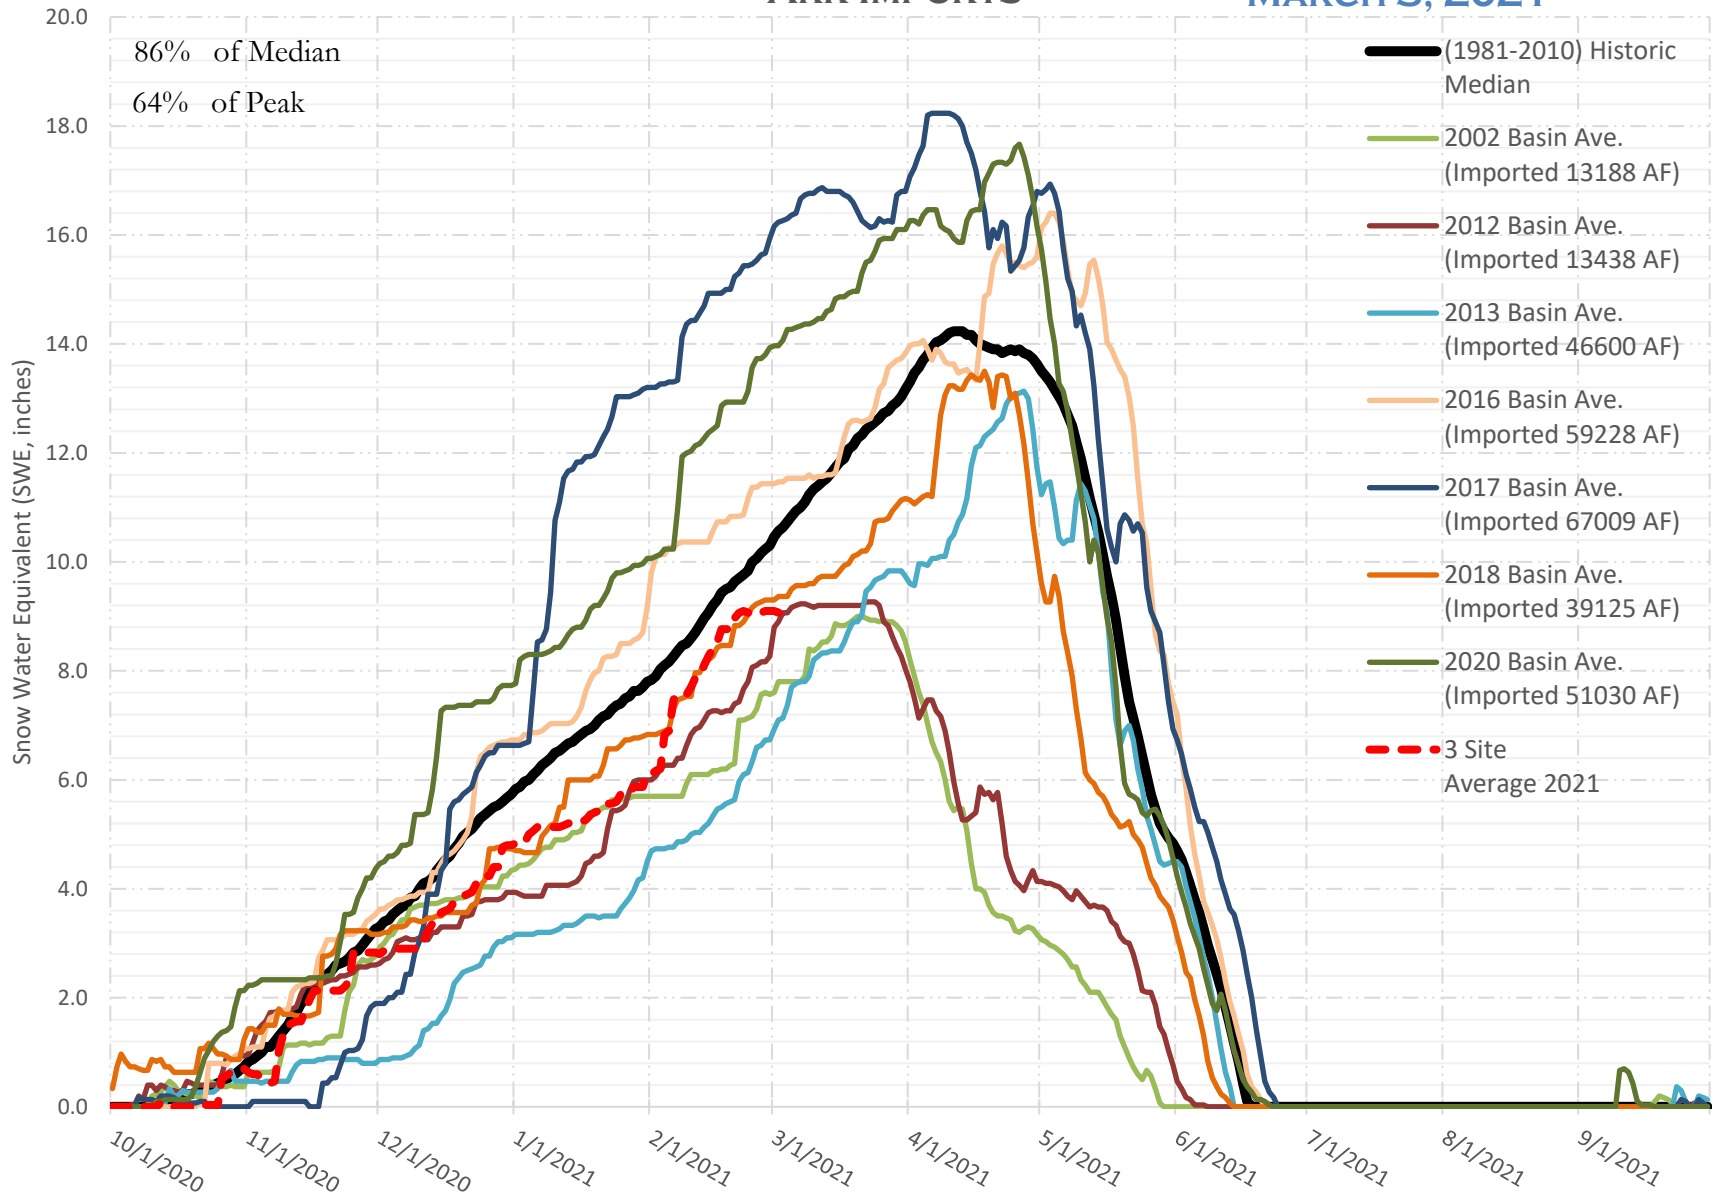

UPPER ARK BASIN SNOWPACK VS ANNUAL BASIN AVERAGE W/ ASSOC. FRY- ARK IMPORTS

MARCH 3, 2021