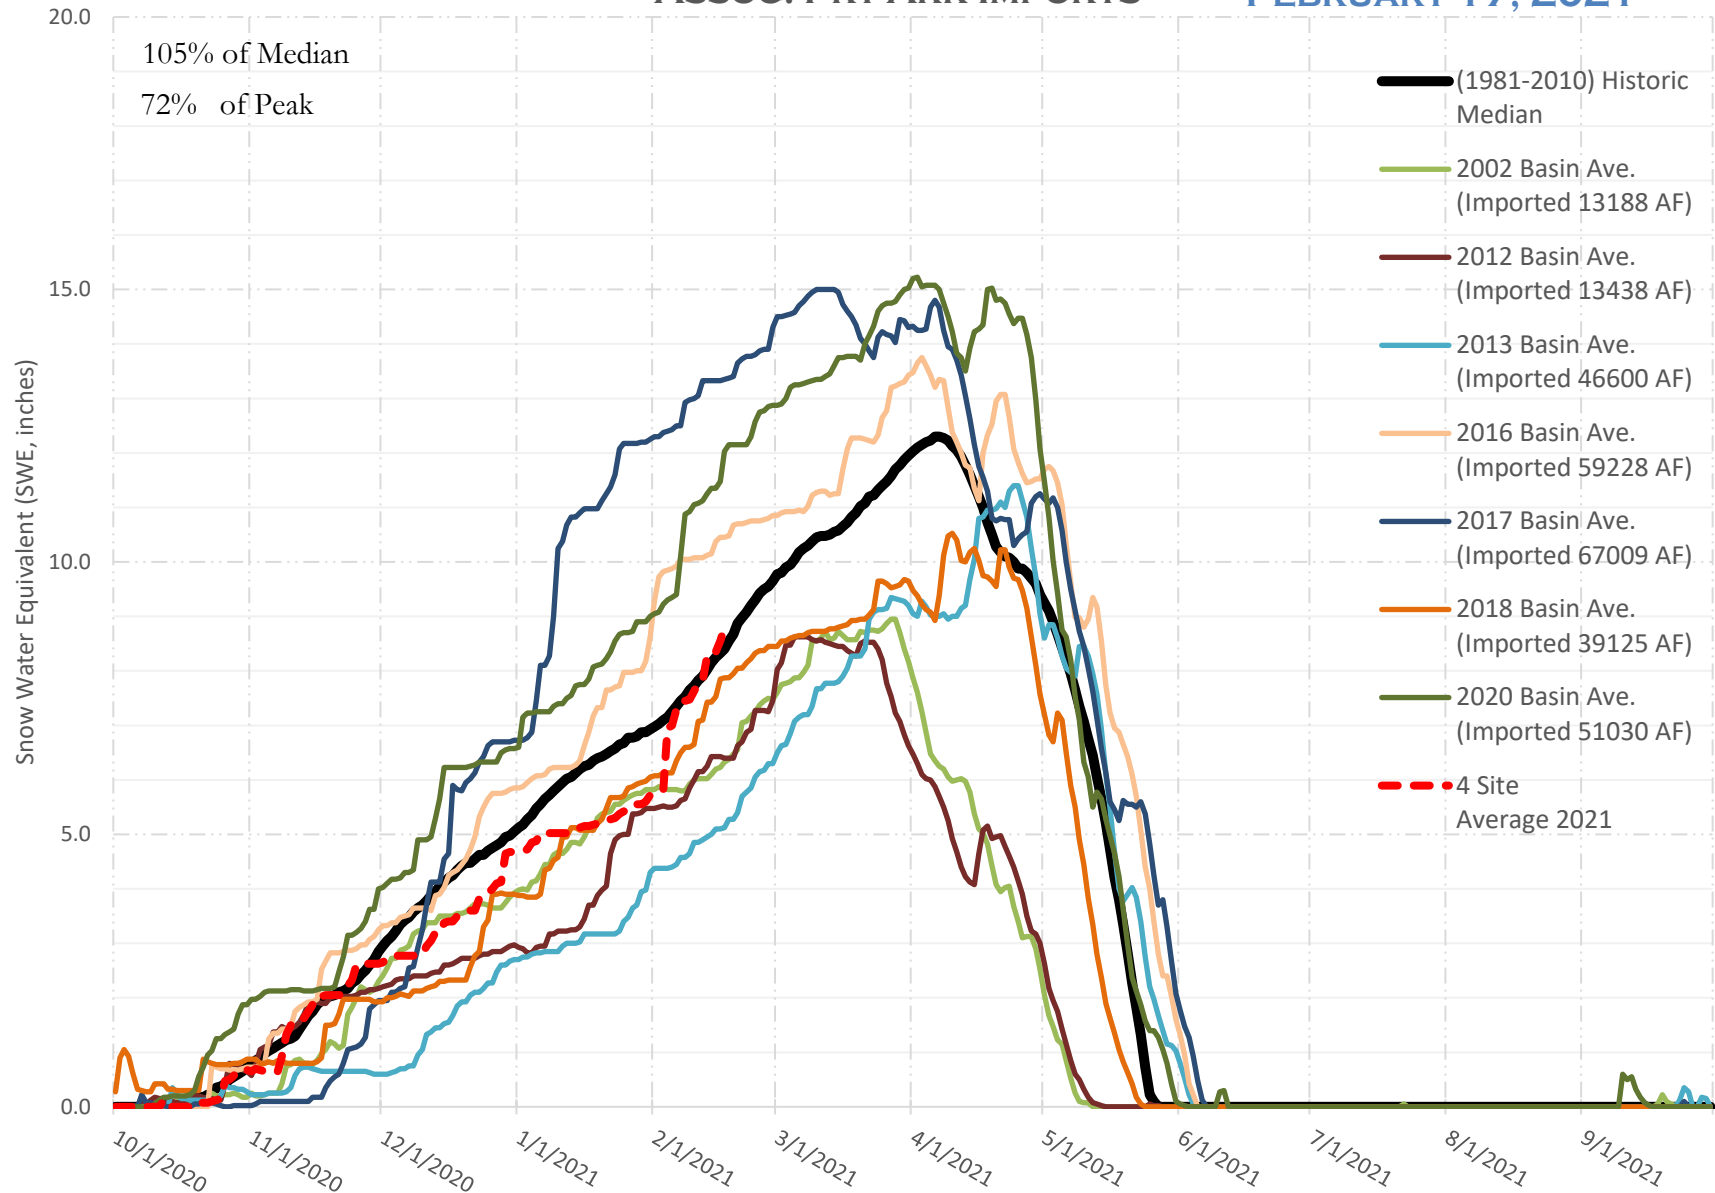

FRY-ARK COLLECTION BASIN SNOWPACK VS ANNUAL BASIN AVERAGE W/ ASSOC. FRY-ARK IMPORTS FEBRUARY 17, 2021

FRY-ARK COLLECTION BASIN SNOWPACK W/ INDIVIDUAL SITES FEBRUARY 17, 2021

UPPER ARK BASIN SNOWPACK VS ANNUAL BASIN AVERAGE W/ ASSOC. FRY- ARK IMPORTS

FEBRUARY 17, 2021

UPPER ARK BASIN SNOWPACK W/ INDIVIDUAL SITES FEBRUARY 17, 2021