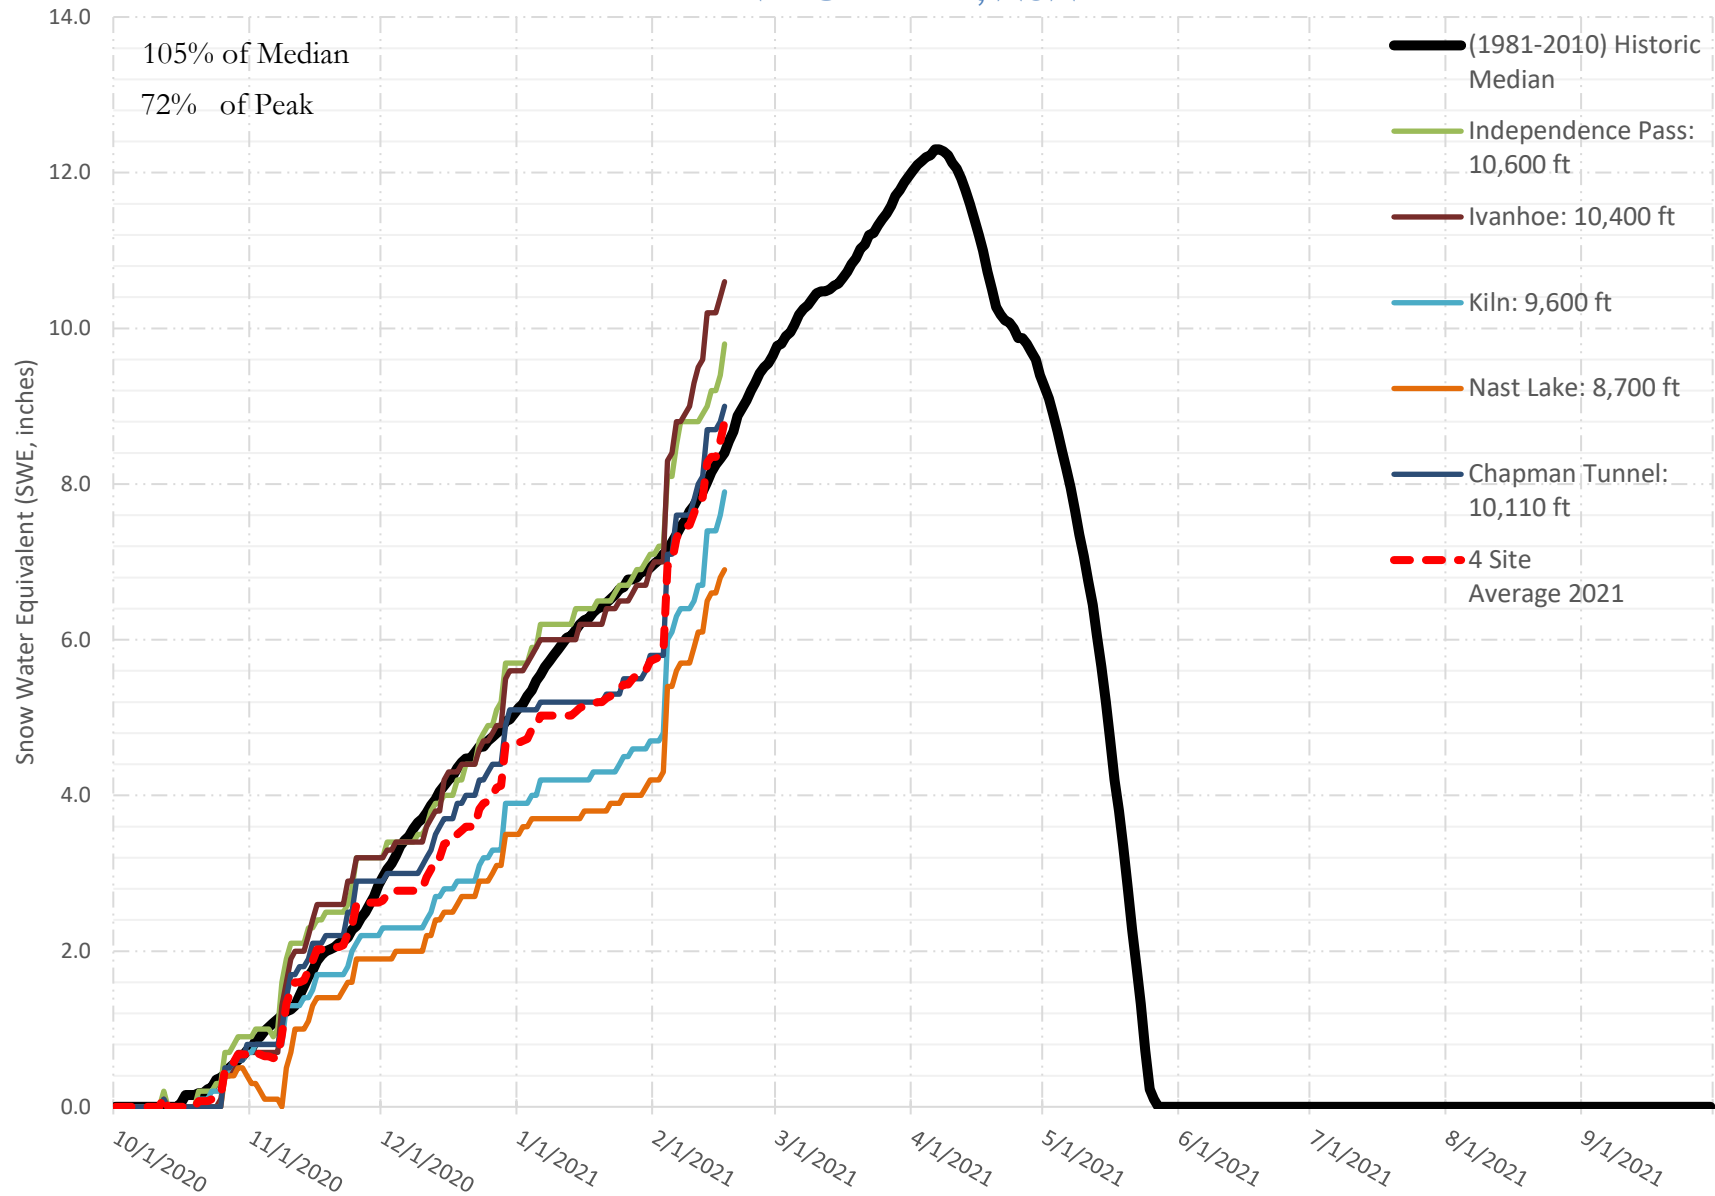

FRY-ARK COLLECTION BASIN SNOWPACK VS ANNUAL BASIN AVERAGE W/ ASSOC. FRY-ARK IMPORTS FEBRUARY 17, 2021

FRY-ARK COLLECTION BASIN SNOWPACK W/ INDIVIDUAL SITES FEBRUARY 17, 2021

UPPER ARK BASIN SNOWPACK VS ANNUAL BASIN AVERAGE W/ ASSOC. FRY- ARK IMPORTS

FEBRUARY 17, 2021

UPPER ARK BASIN SNOWPACK W/ INDIVIDUAL SITES FEBRUARY 17, 2021