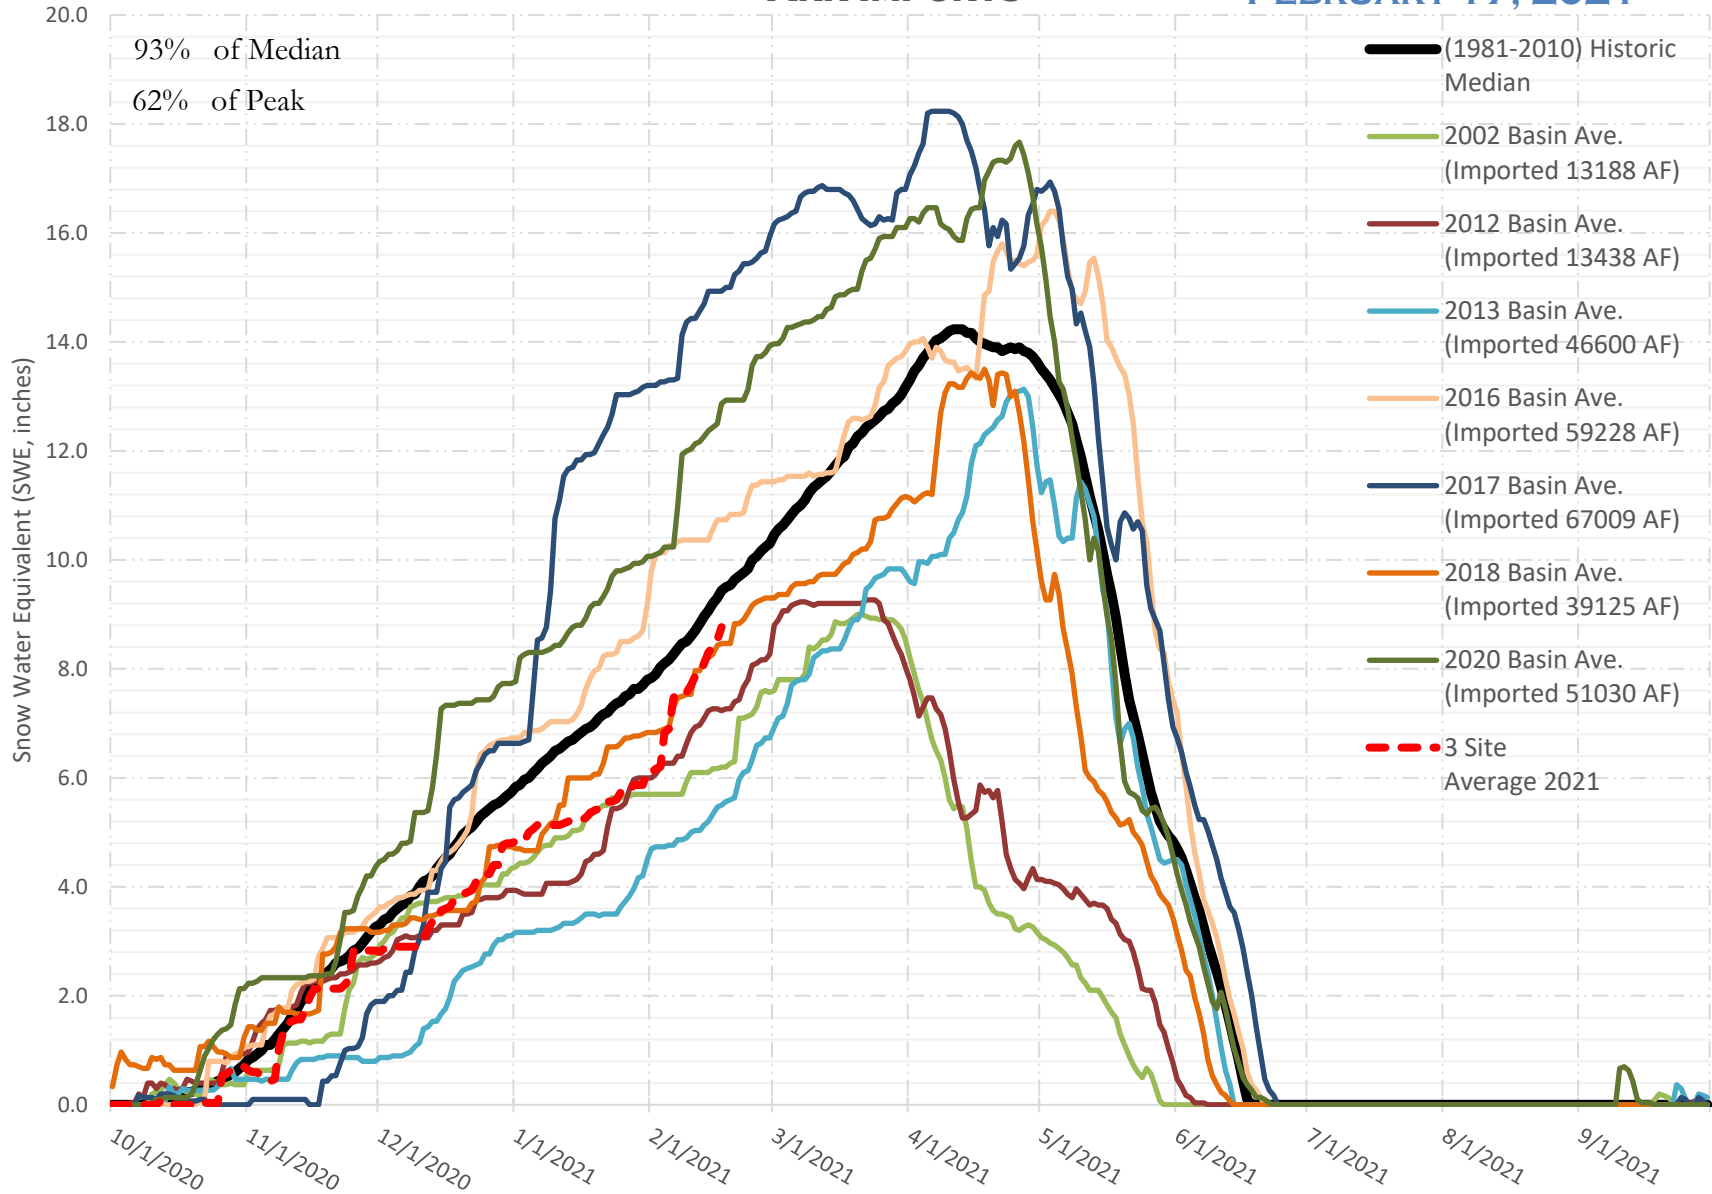

FRY-ARK COLLECTION BASIN SNOWPACK VS ANNUAL BASIN AVERAGE W/ ASSOC. FRY-ARK IMPORTS FEBRUARY 17, 2021

FRY-ARK COLLECTION BASIN SNOWPACK W/ INDIVIDUAL SITES FEBRUARY 17, 2021

UPPER ARK BASIN SNOWPACK VS ANNUAL BASIN AVERAGE W/ ASSOC. FRY- ARK IMPORTS

FEBRUARY 17, 2021

UPPER ARK BASIN SNOWPACK W/ INDIVIDUAL SITES FEBRUARY 17, 2021