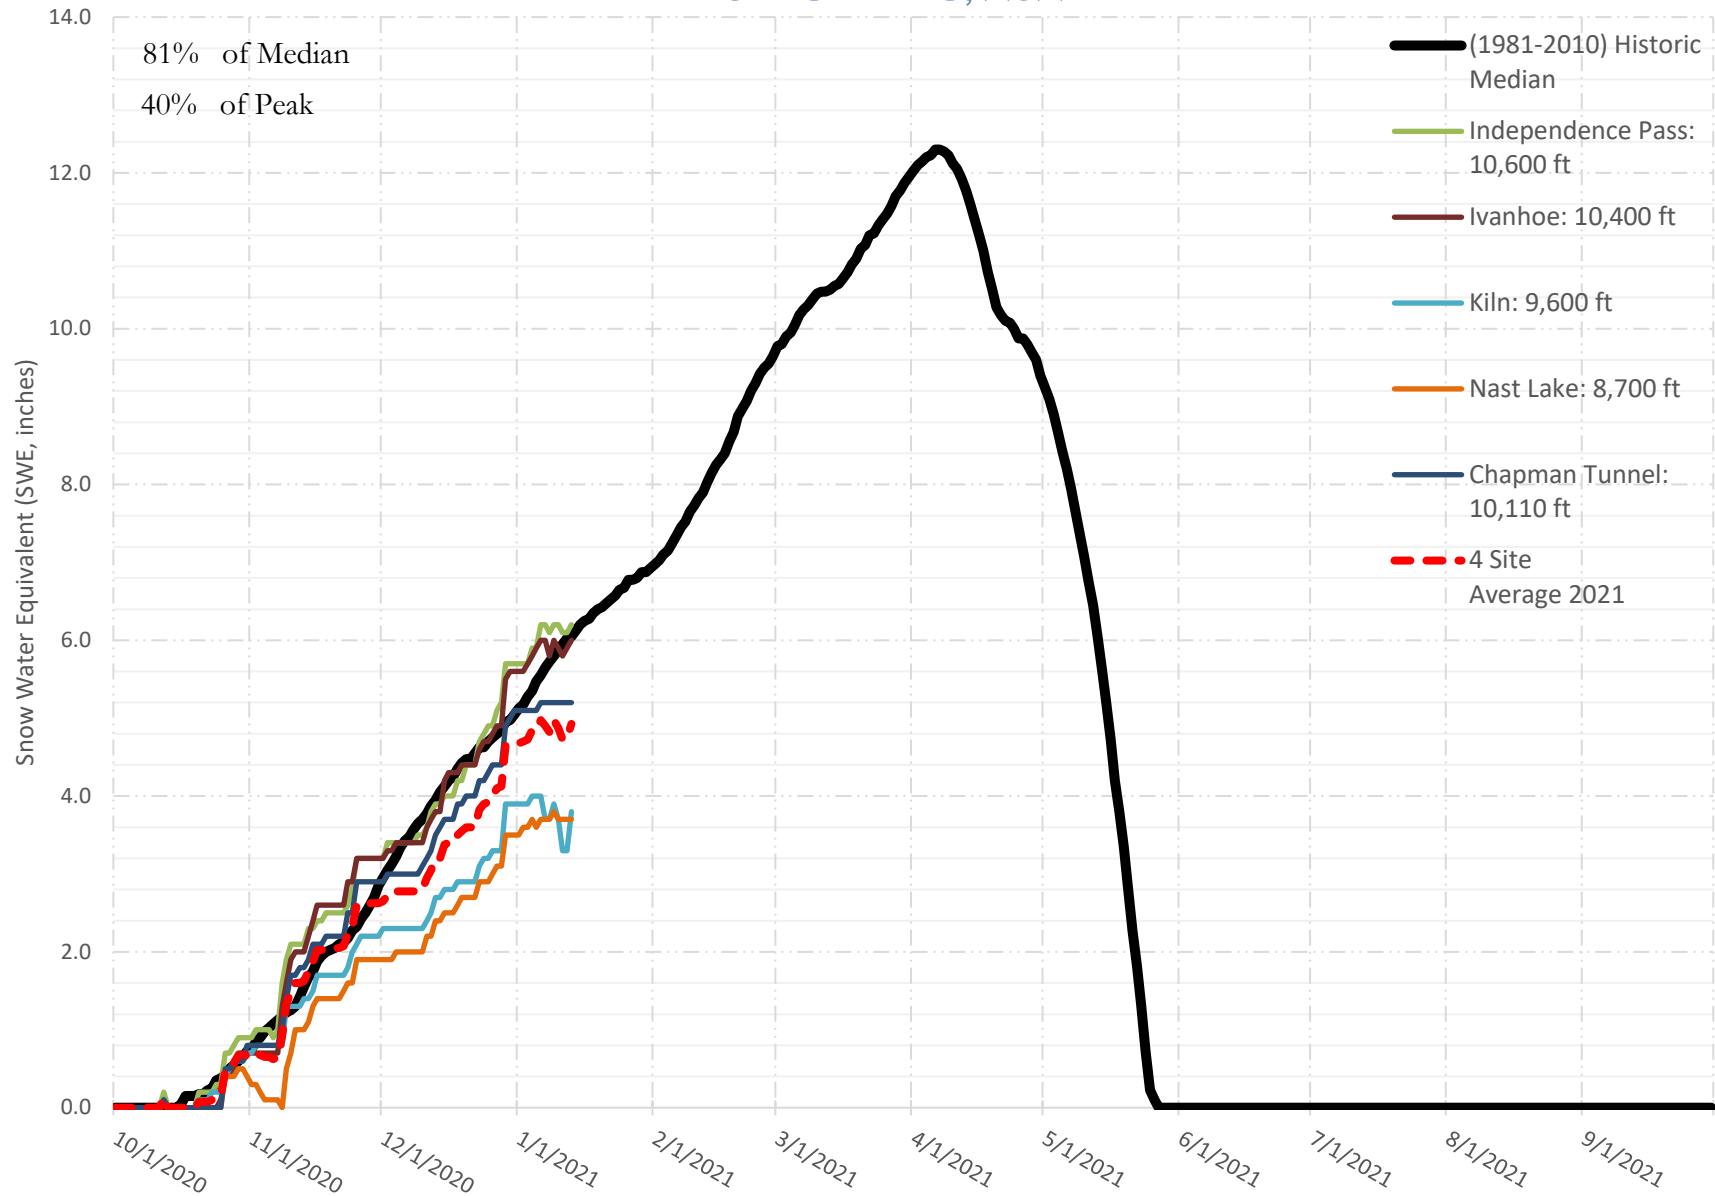

FRY-ARK COLLECTION BASIN SNOWPACK VS ANNUAL BASIN AVERAGE W/ ASSOC. FRY-ARK IMPORTS

JANUARY 13, 2021

FRY-ARK COLLECTION BASIN SNOWPACK W/ INDIVIDUAL SITES JANUARY 13, 2021

UPPER ARK BASIN SNOWPACK VS ANNUAL BASIN AVERAGE W/ ASSOC. FRY- ARK IMPORTS

JANUARY 13, 2021

UPPER ARK BASIN SNOWPACK W/ INDIVIDUAL SITES JANUARY 13, 2021