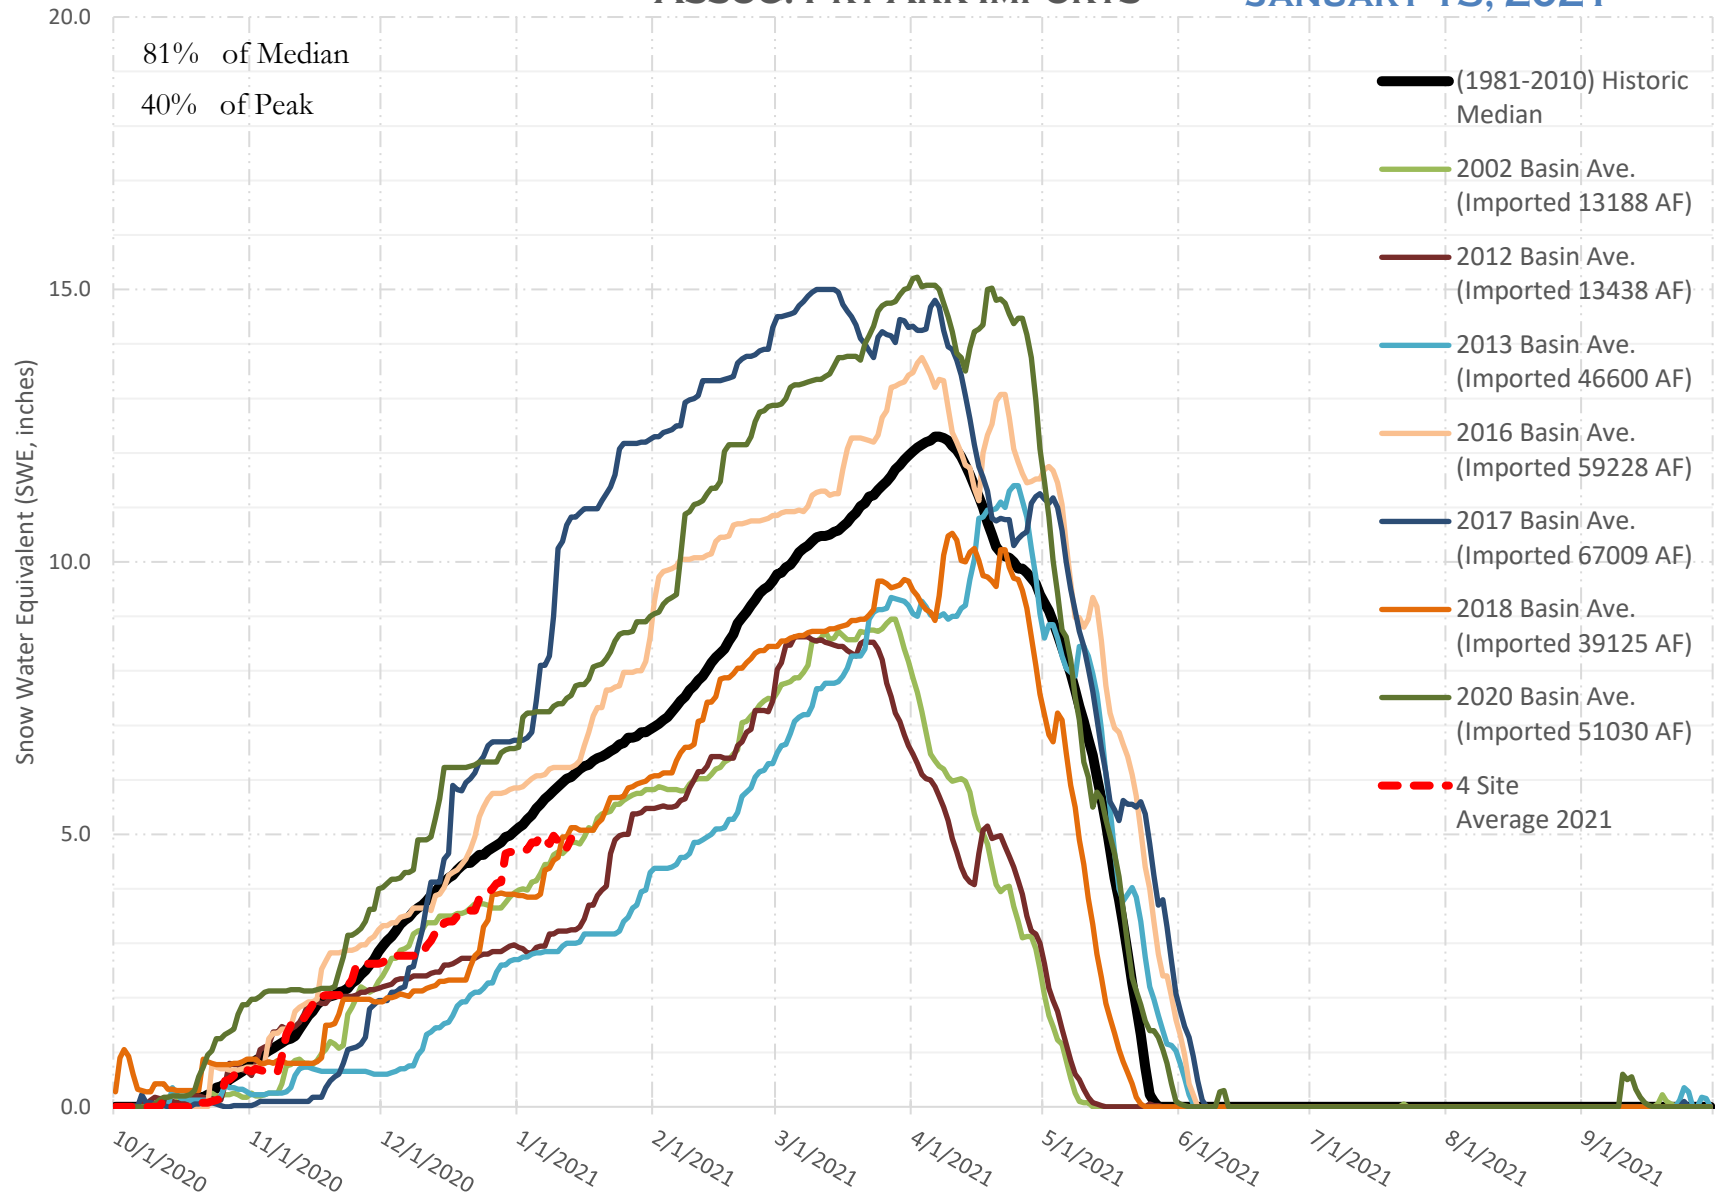

FRY-ARK COLLECTION BASIN SNOWPACK VS ANNUAL BASIN AVERAGE W/ ASSOC. FRY-ARK IMPORTS

JANUARY 13, 2021

FRY-ARK COLLECTION BASIN SNOWPACK W/ INDIVIDUAL SITES JANUARY 13, 2021

UPPER ARK BASIN SNOWPACK VS ANNUAL BASIN AVERAGE W/ ASSOC. FRY- ARK IMPORTS

JANUARY 13, 2021

UPPER ARK BASIN SNOWPACK W/ INDIVIDUAL SITES JANUARY 13, 2021