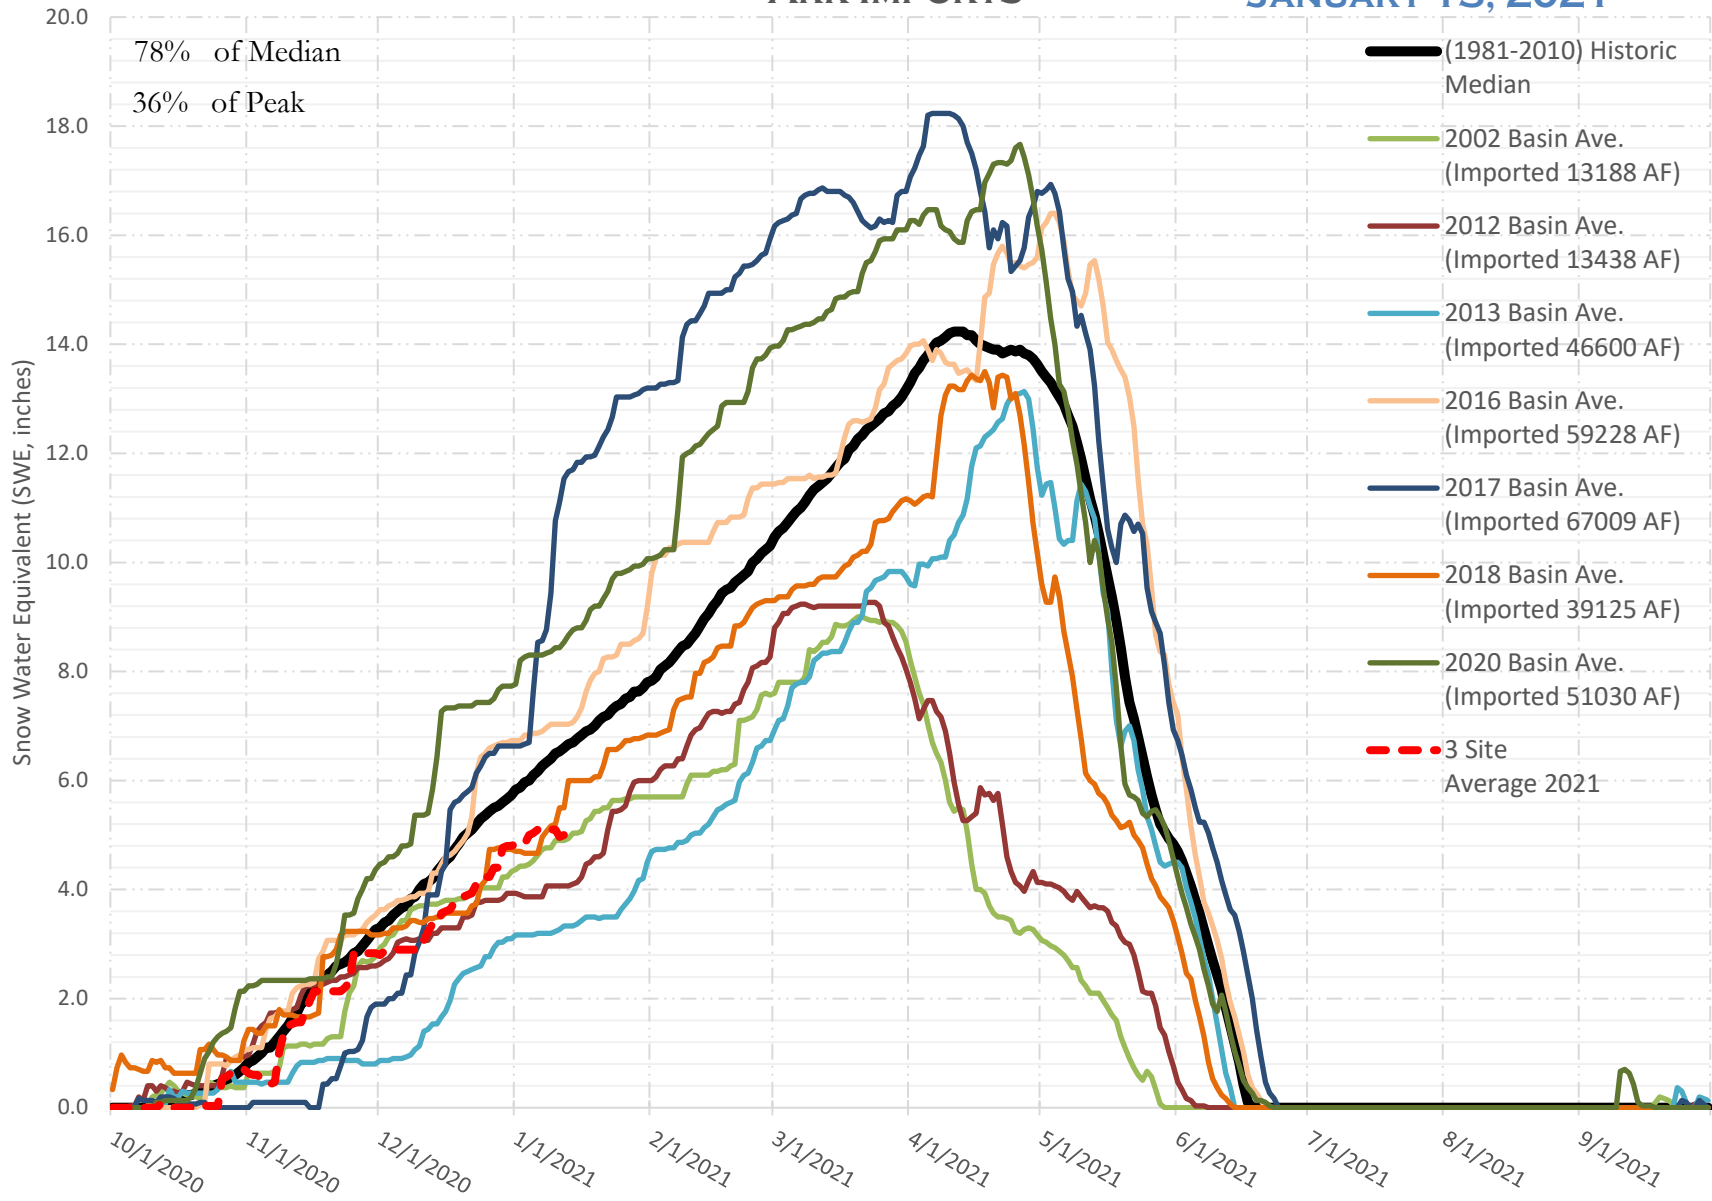

FRY-ARK COLLECTION BASIN SNOWPACK VS ANNUAL BASIN AVERAGE W/ ASSOC. FRY-ARK IMPORTS

JANUARY 13, 2021

FRY-ARK COLLECTION BASIN SNOWPACK W/ INDIVIDUAL SITES JANUARY 13, 2021

UPPER ARK BASIN SNOWPACK VS ANNUAL BASIN AVERAGE W/ ASSOC. FRY- ARK IMPORTS

JANUARY 13, 2021

UPPER ARK BASIN SNOWPACK W/ INDIVIDUAL SITES JANUARY 13, 2021