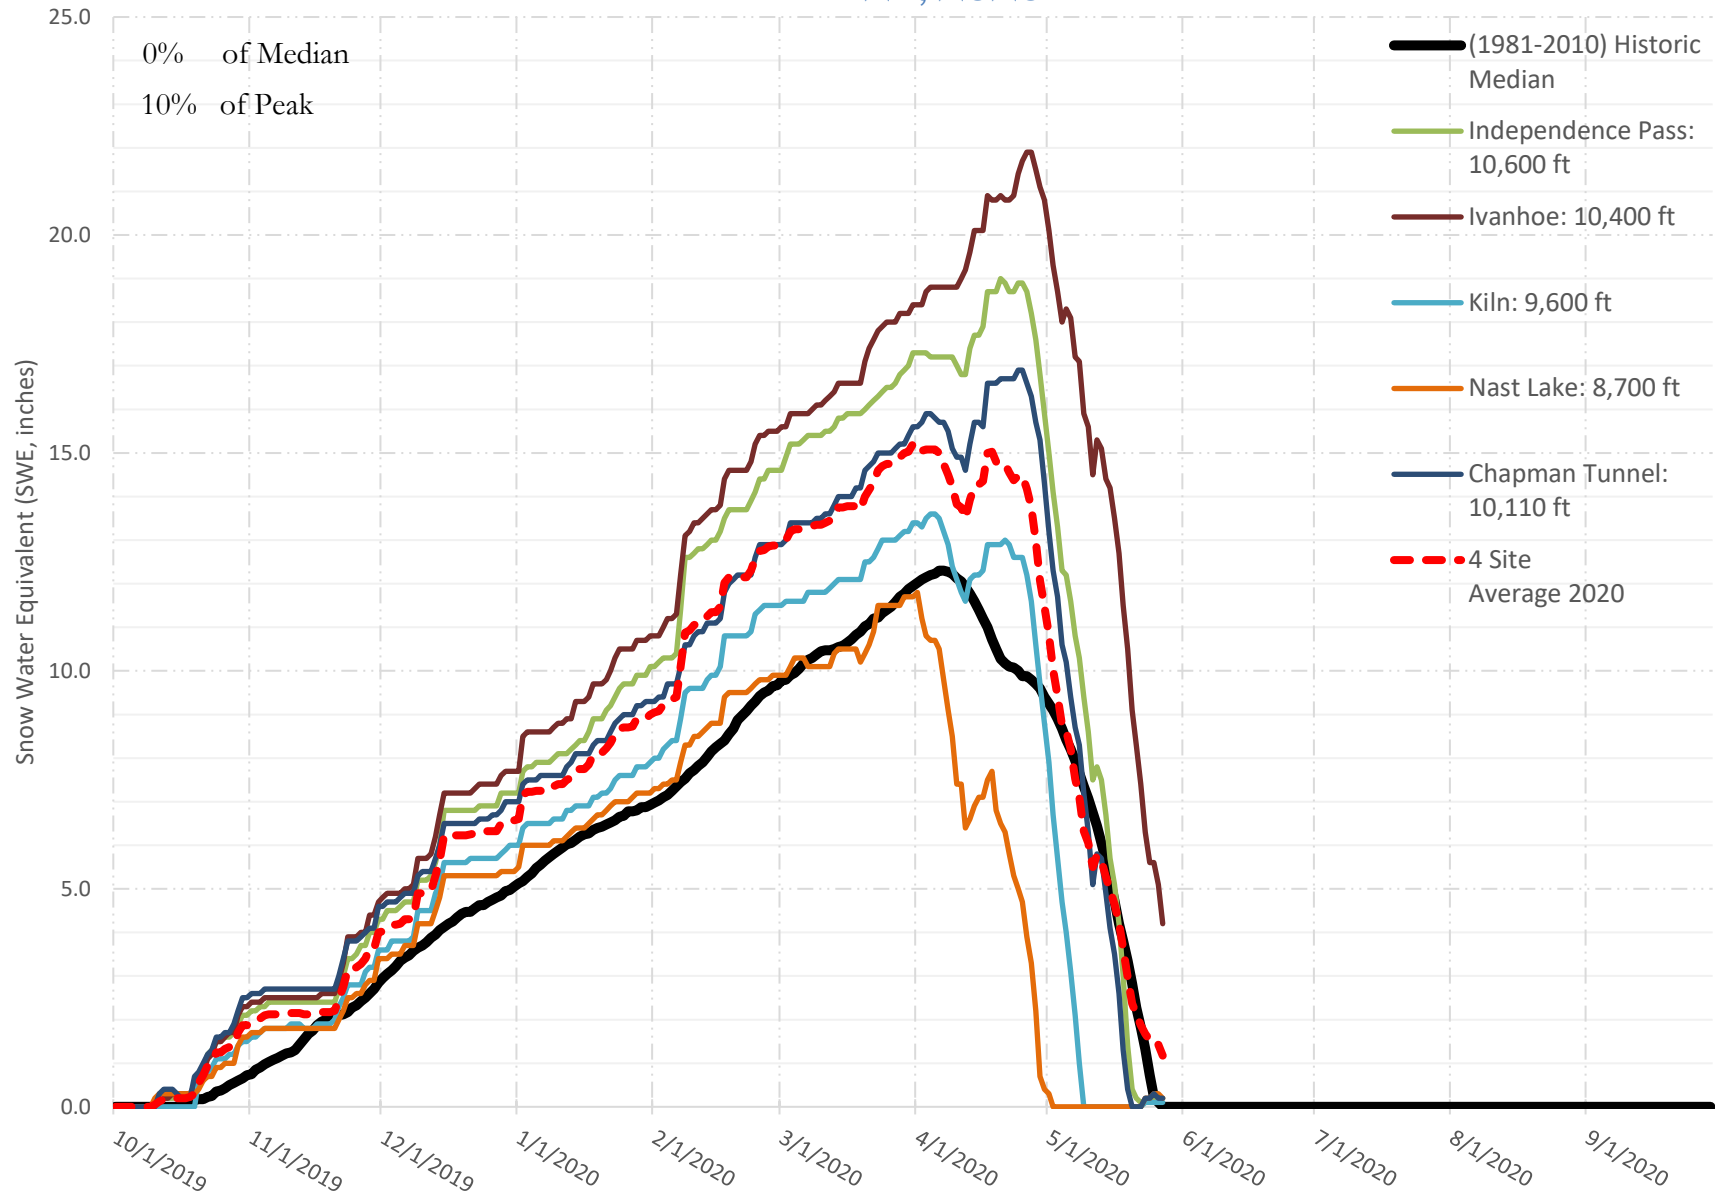

FRY-ARK COLLECTION BASIN SNOWPACK VS ANNUAL BASIN AVERAGE W/ ASSOC. FRY-ARK IMPORTS

MAY 27, 2020

FRY-ARK COLLECTION BASIN SNOWPACK W/ INDIVIDUAL SITES MAY 27, 2020

UPPER ARK BASIN SNOWPACK VS ANNUAL BASIN AVERAGE W/ ASSOC. FRY- ARK IMPORTS

MAY 27, 2020

UPPER ARK BASIN SNOWPACK W/ INDIVIDUAL SITES MAY 27, 2020