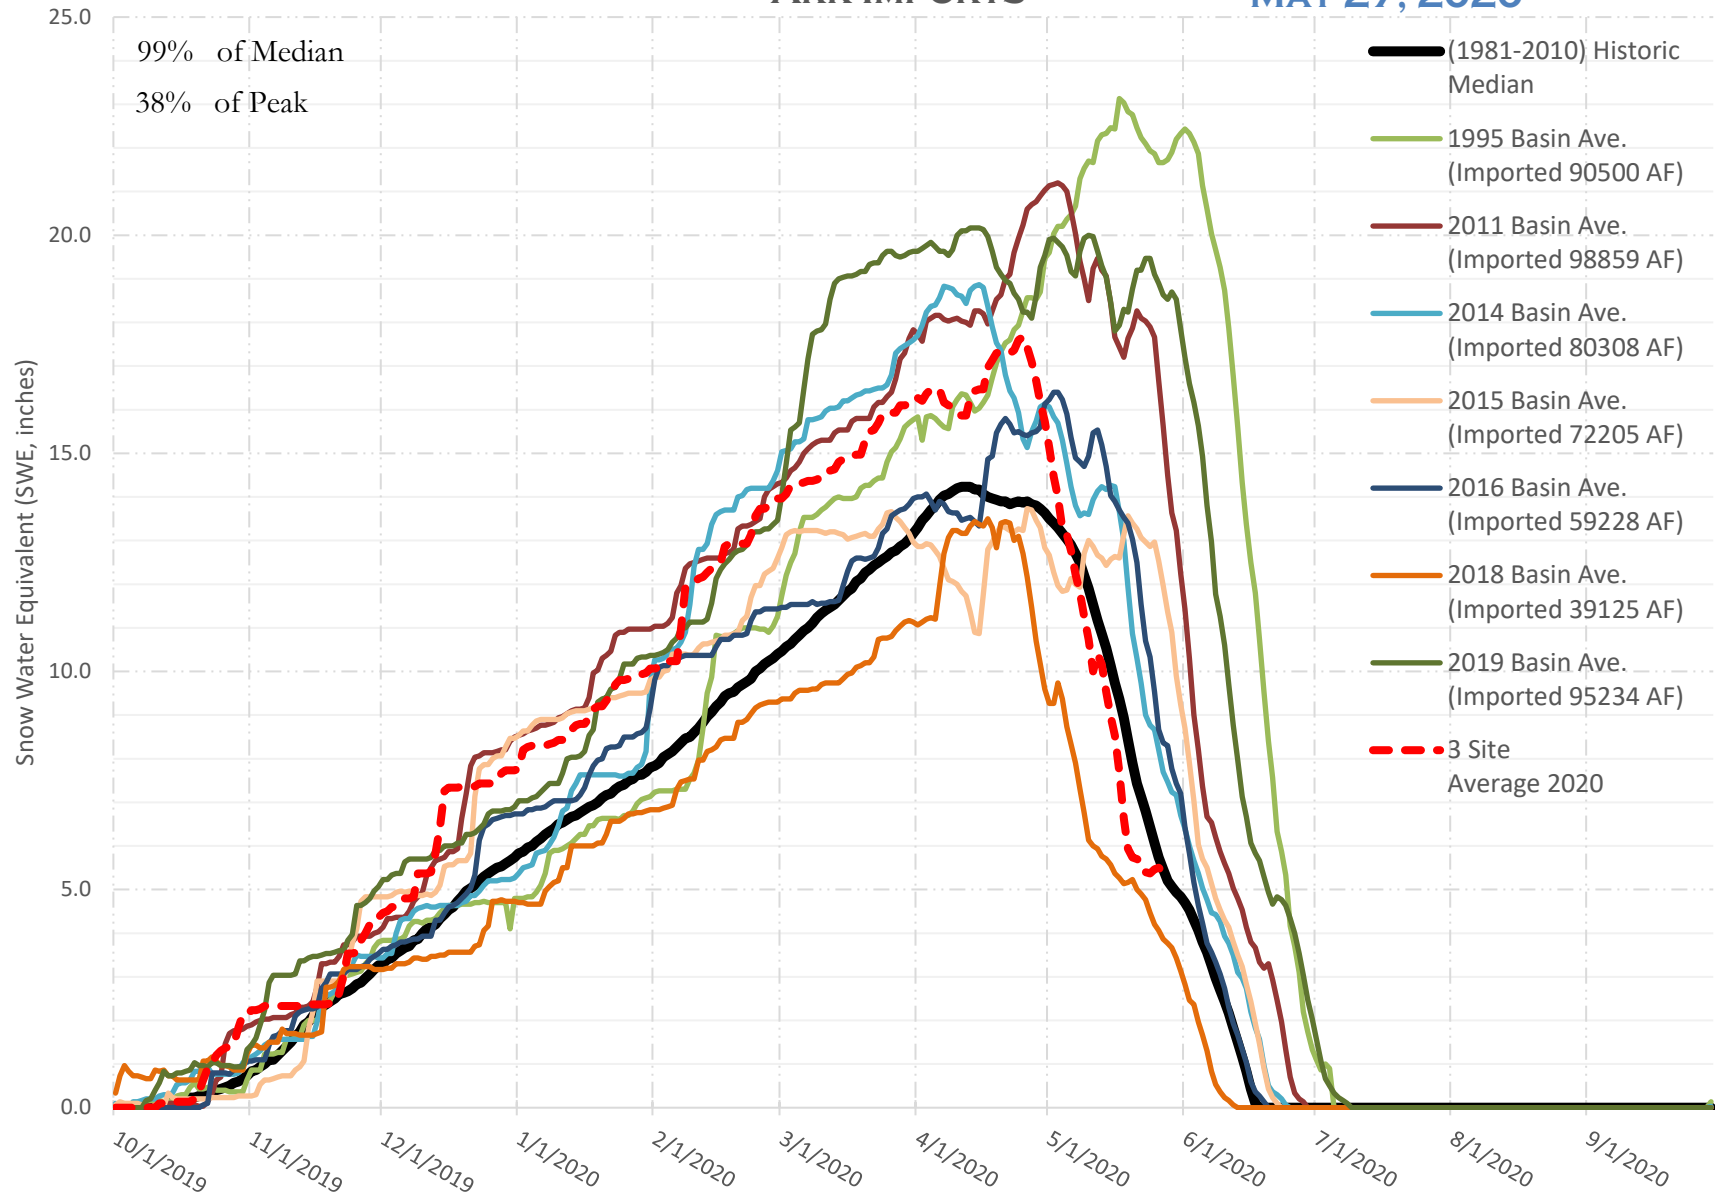

FRY-ARK COLLECTION BASIN SNOWPACK VS ANNUAL BASIN AVERAGE W/ ASSOC. FRY-ARK IMPORTS

MAY 27, 2020

FRY-ARK COLLECTION BASIN SNOWPACK W/ INDIVIDUAL SITES MAY 27, 2020

UPPER ARK BASIN SNOWPACK VS ANNUAL BASIN AVERAGE W/ ASSOC. FRY- ARK IMPORTS

MAY 27, 2020

UPPER ARK BASIN SNOWPACK W/ INDIVIDUAL SITES MAY 27, 2020