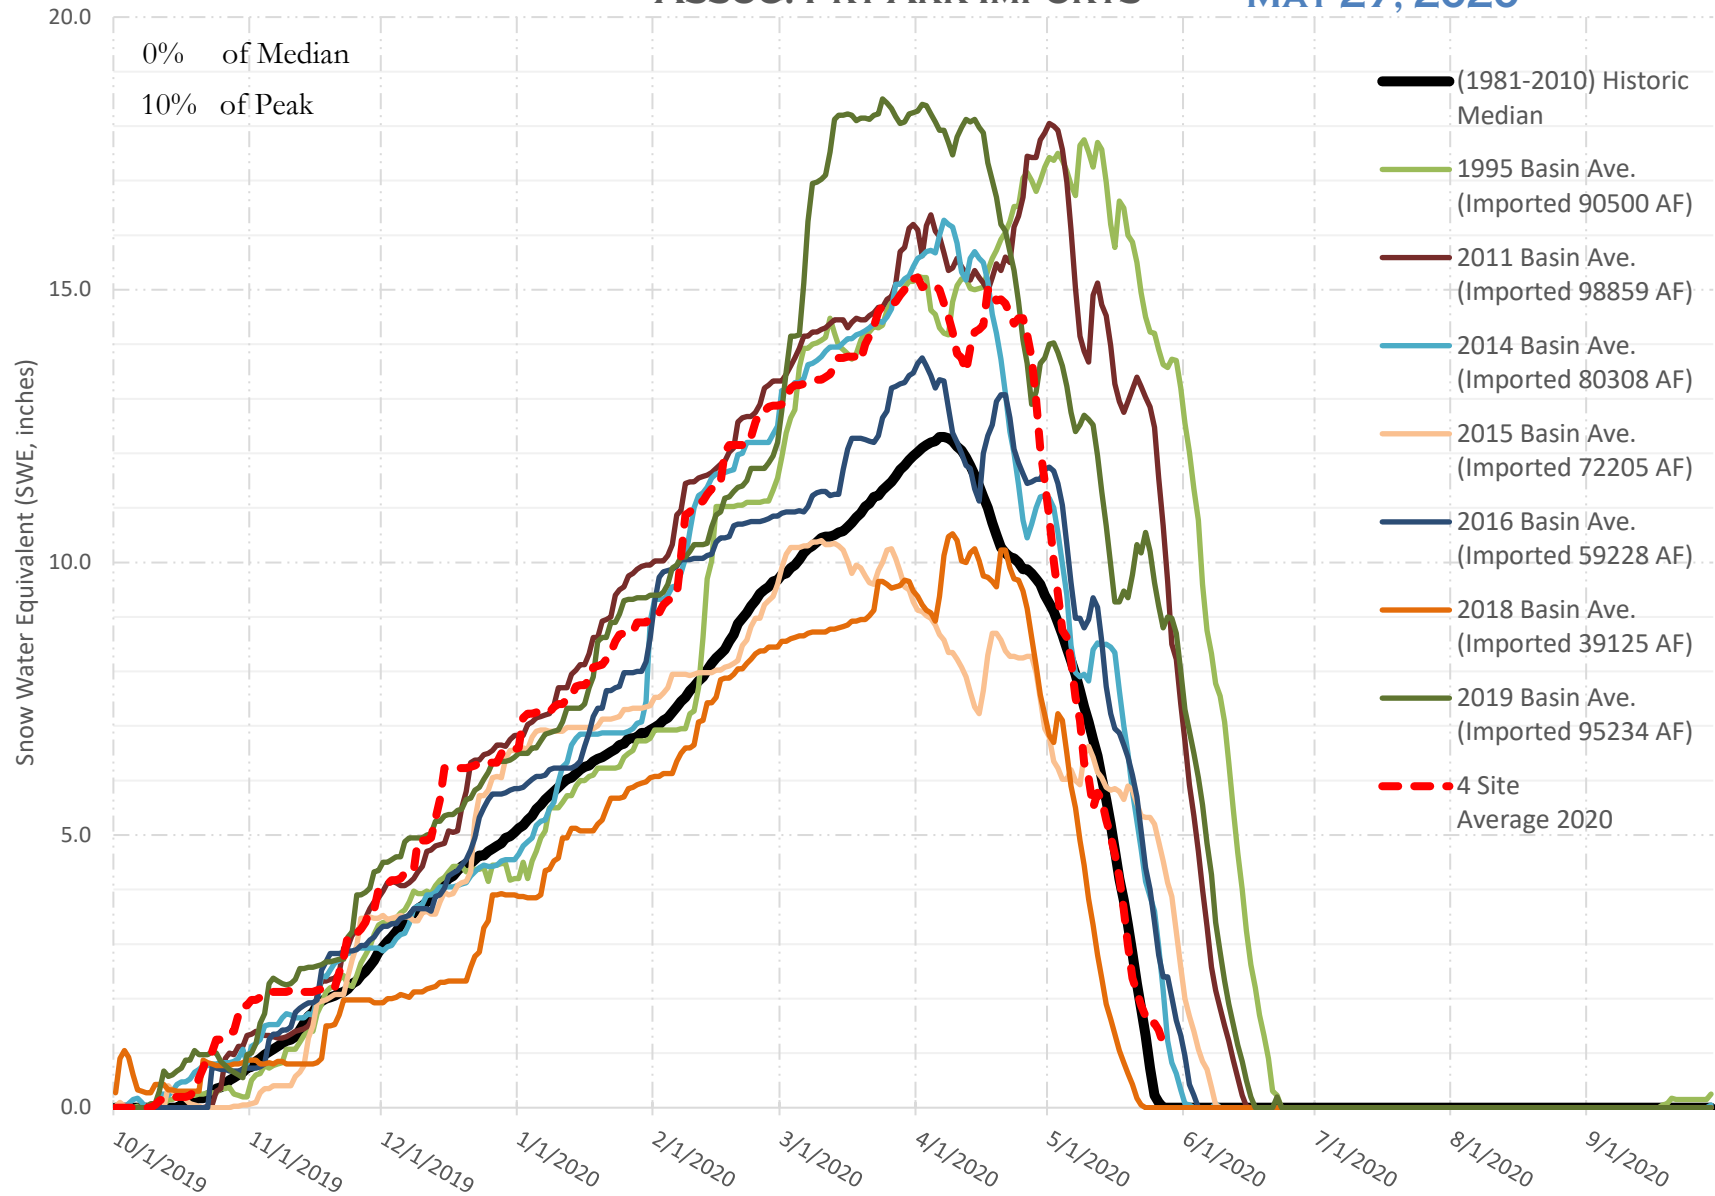

FRY-ARK COLLECTION BASIN SNOWPACK VS ANNUAL BASIN AVERAGE W/ ASSOC. FRY-ARK IMPORTS

MAY 27, 2020

FRY-ARK COLLECTION BASIN SNOWPACK W/ INDIVIDUAL SITES MAY 27, 2020

UPPER ARK BASIN SNOWPACK VS ANNUAL BASIN AVERAGE W/ ASSOC. FRY- ARK IMPORTS

MAY 27, 2020

UPPER ARK BASIN SNOWPACK W/ INDIVIDUAL SITES MAY 27, 2020