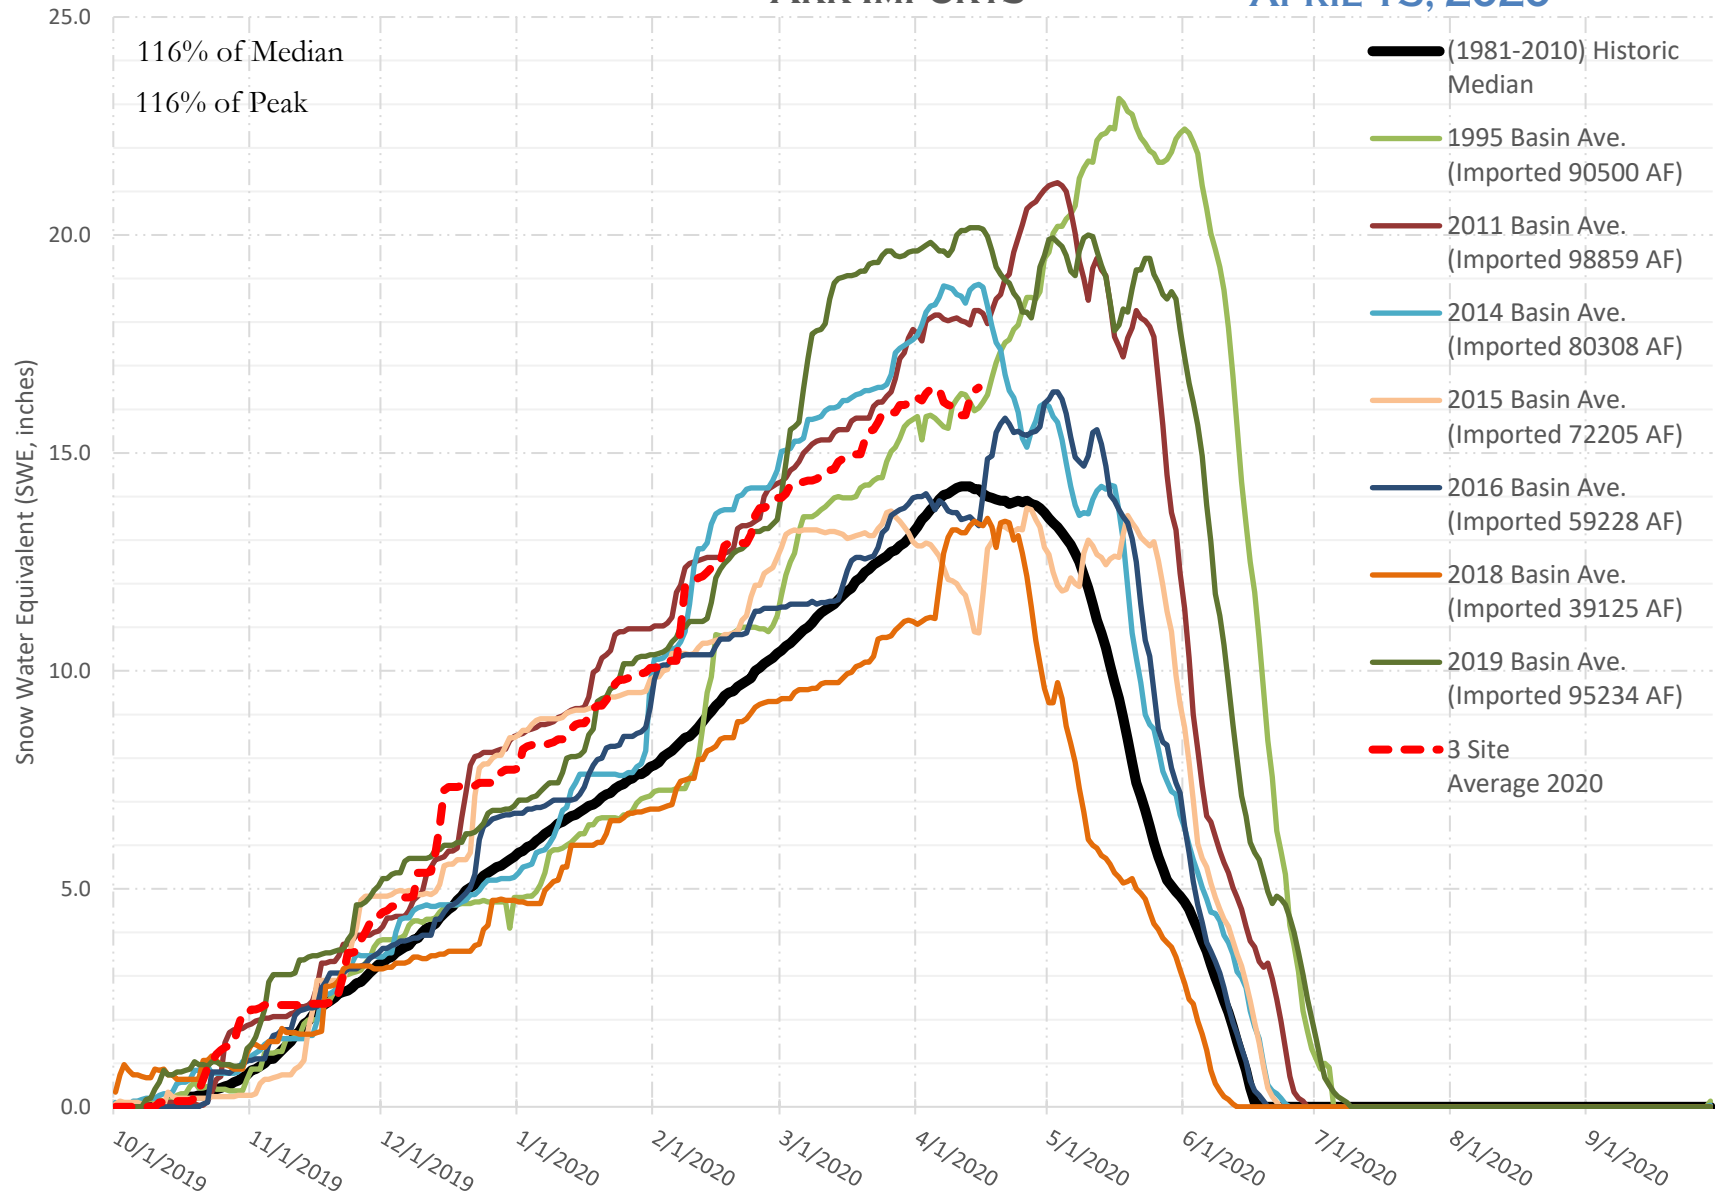

FRY-ARK COLLECTION BASIN SNOWPACK W/ INDIVIDUAL SITES APRIL 15, 2020

UPPER ARK BASIN SNOWPACK VS ANNUAL BASIN AVERAGE W/ ASSOC. FRY- ARK IMPORTS

APRIL 15, 2020

UPPER ARK BASIN SNOWPACK W/ INDIVIDUAL SITES APRIL 15, 2020