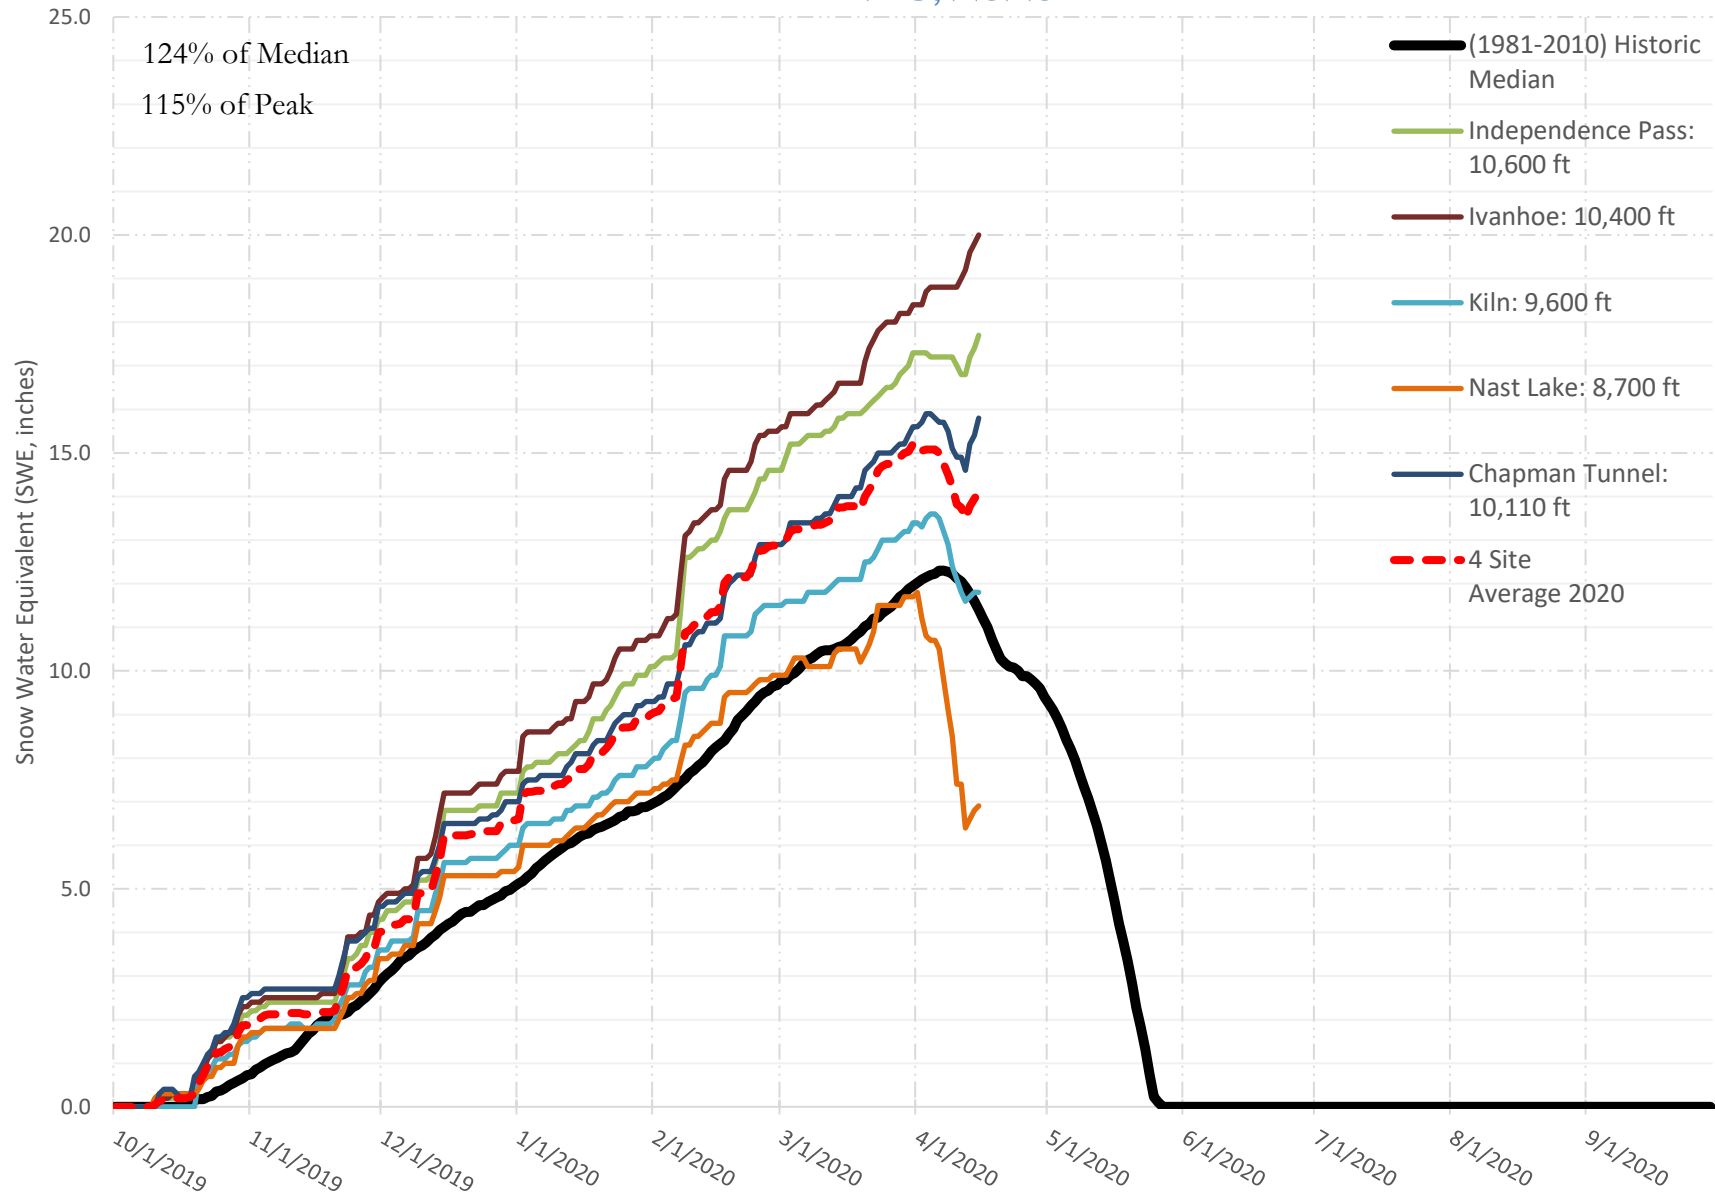

FRY-ARK COLLECTION BASIN SNOWPACK W/ INDIVIDUAL SITES APRIL 15, 2020

UPPER ARK BASIN SNOWPACK VS ANNUAL BASIN AVERAGE W/ ASSOC. FRY- ARK IMPORTS

APRIL 15, 2020

UPPER ARK BASIN SNOWPACK W/ INDIVIDUAL SITES APRIL 15, 2020