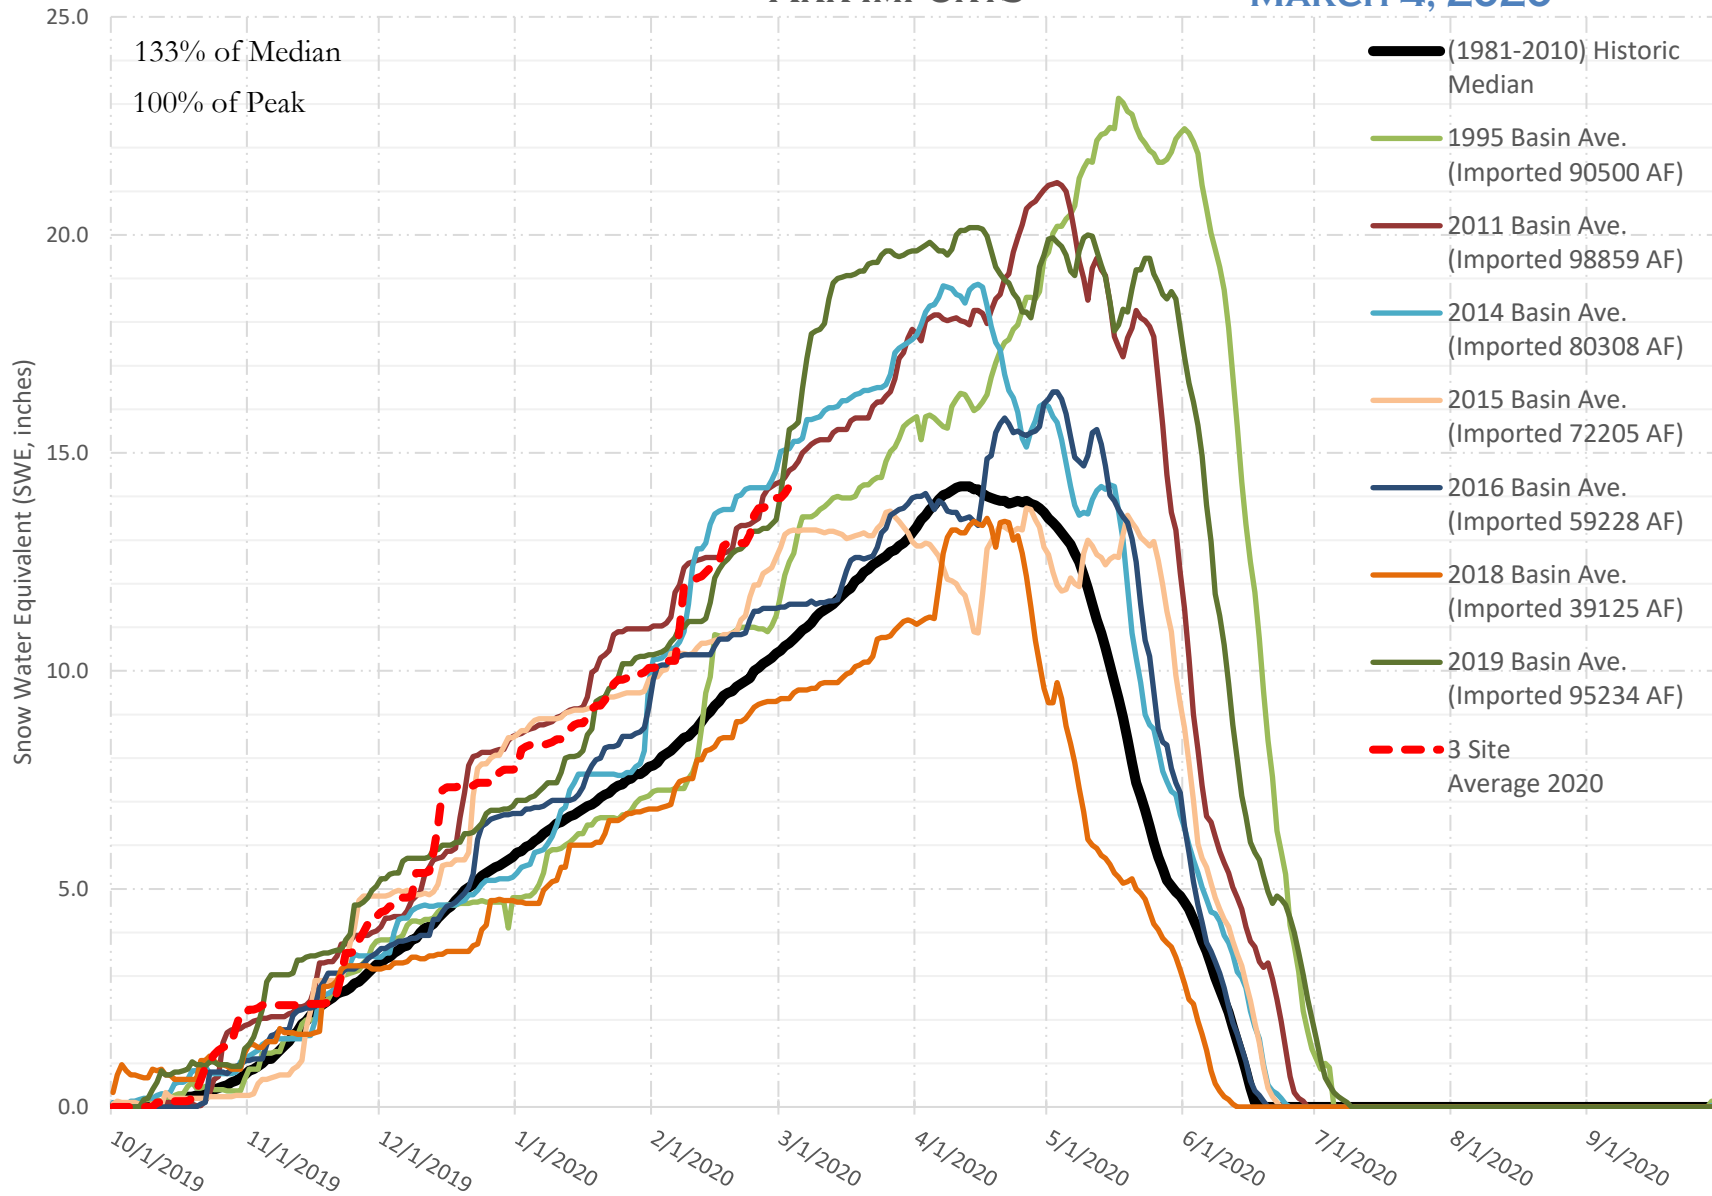

UPPER ARK BASIN SNOWPACK VS ANNUAL BASIN AVERAGE W/ ASSOC. FRY- ARK IMPORTS

MARCH 4, 2020