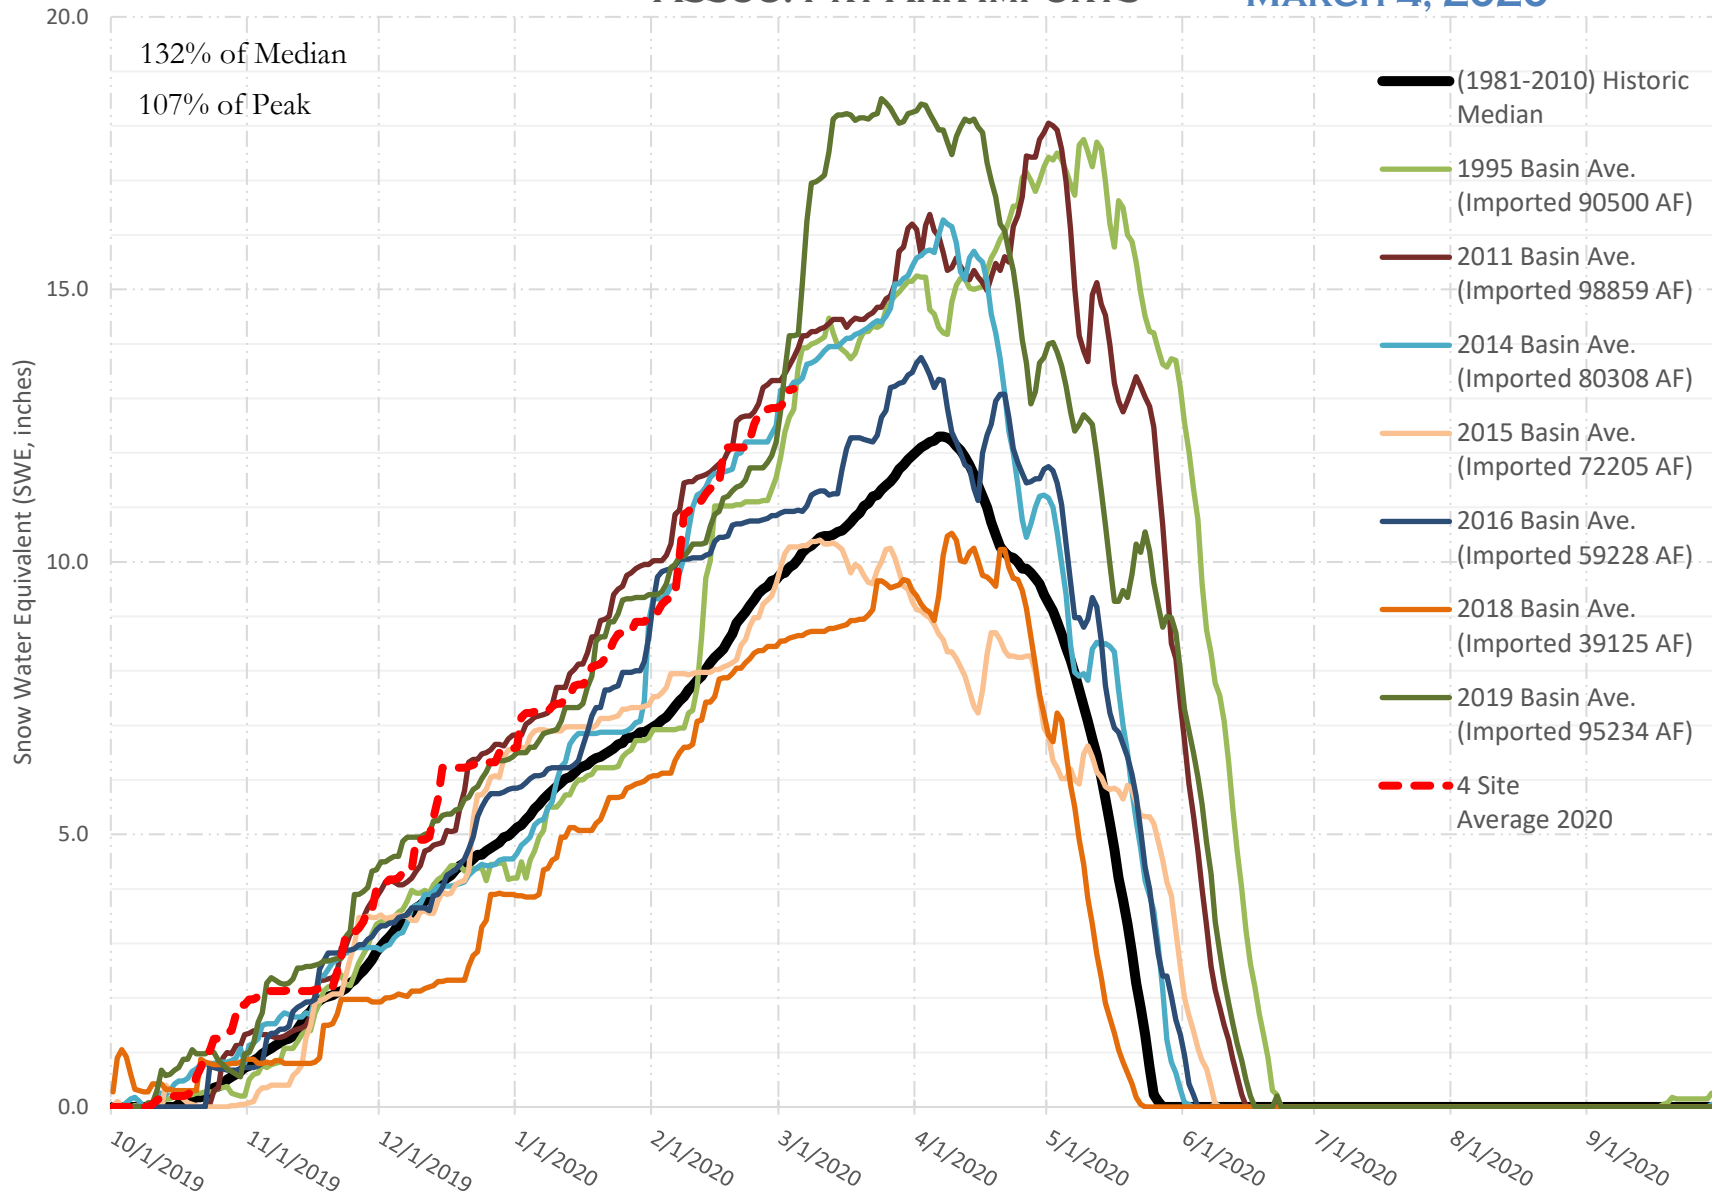

# FRY-ARK COLLECTION BASIN SNOWPACK VS ANNUAL BASIN AVERAGE W/ ASSOC. FRY-ARK IMPORTS

MARCH 4, 2020

# FRY-ARK COLLECTION BASIN SNOWPACK W/ INDIVIDUAL SITES MARCH 4, 2020