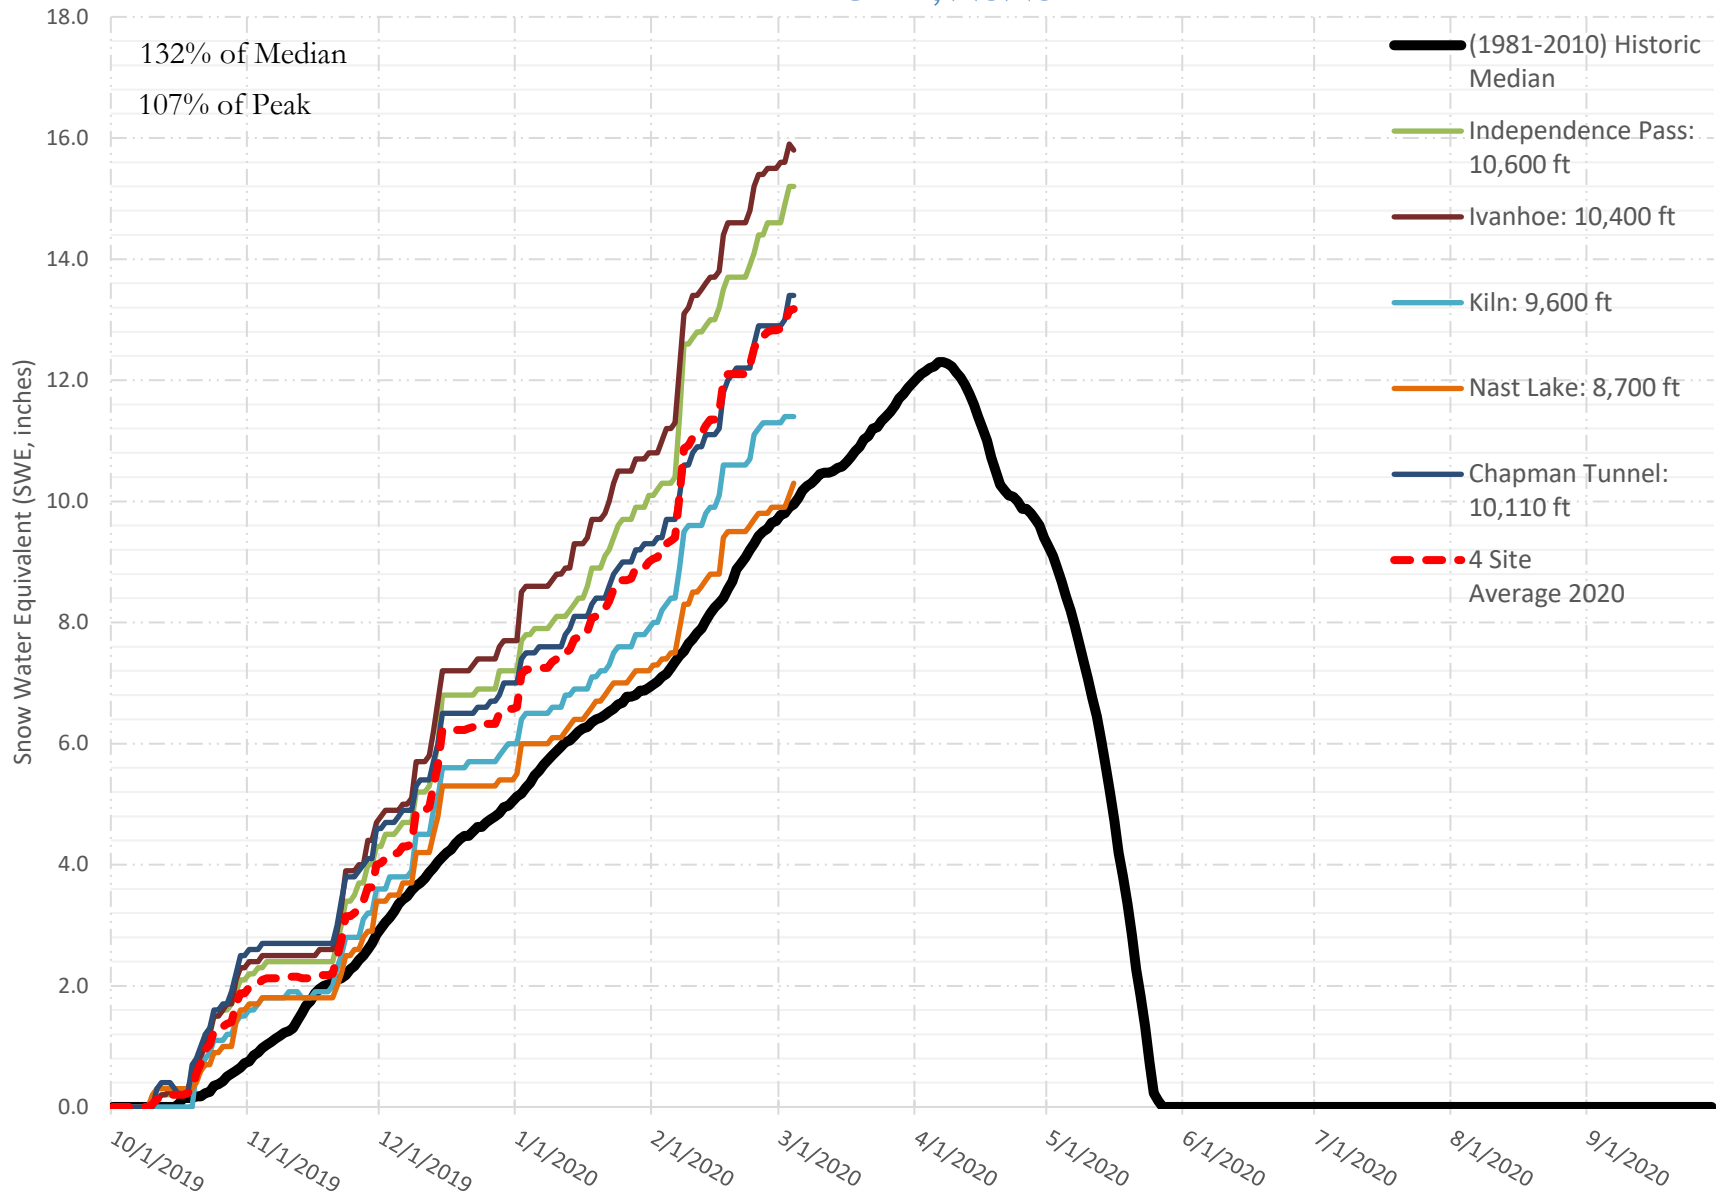

# FRY-ARK COLLECTION BASIN SNOWPACK VS ANNUAL BASIN AVERAGE W/ ASSOC. FRY-ARK IMPORTS

MARCH 4, 2020

# FRY-ARK COLLECTION BASIN SNOWPACK W/ INDIVIDUAL SITES MARCH 4, 2020

# UPPER ARK BASIN SNOWPACK W/ INDIVIDUAL SITES MARCH 4, 2020