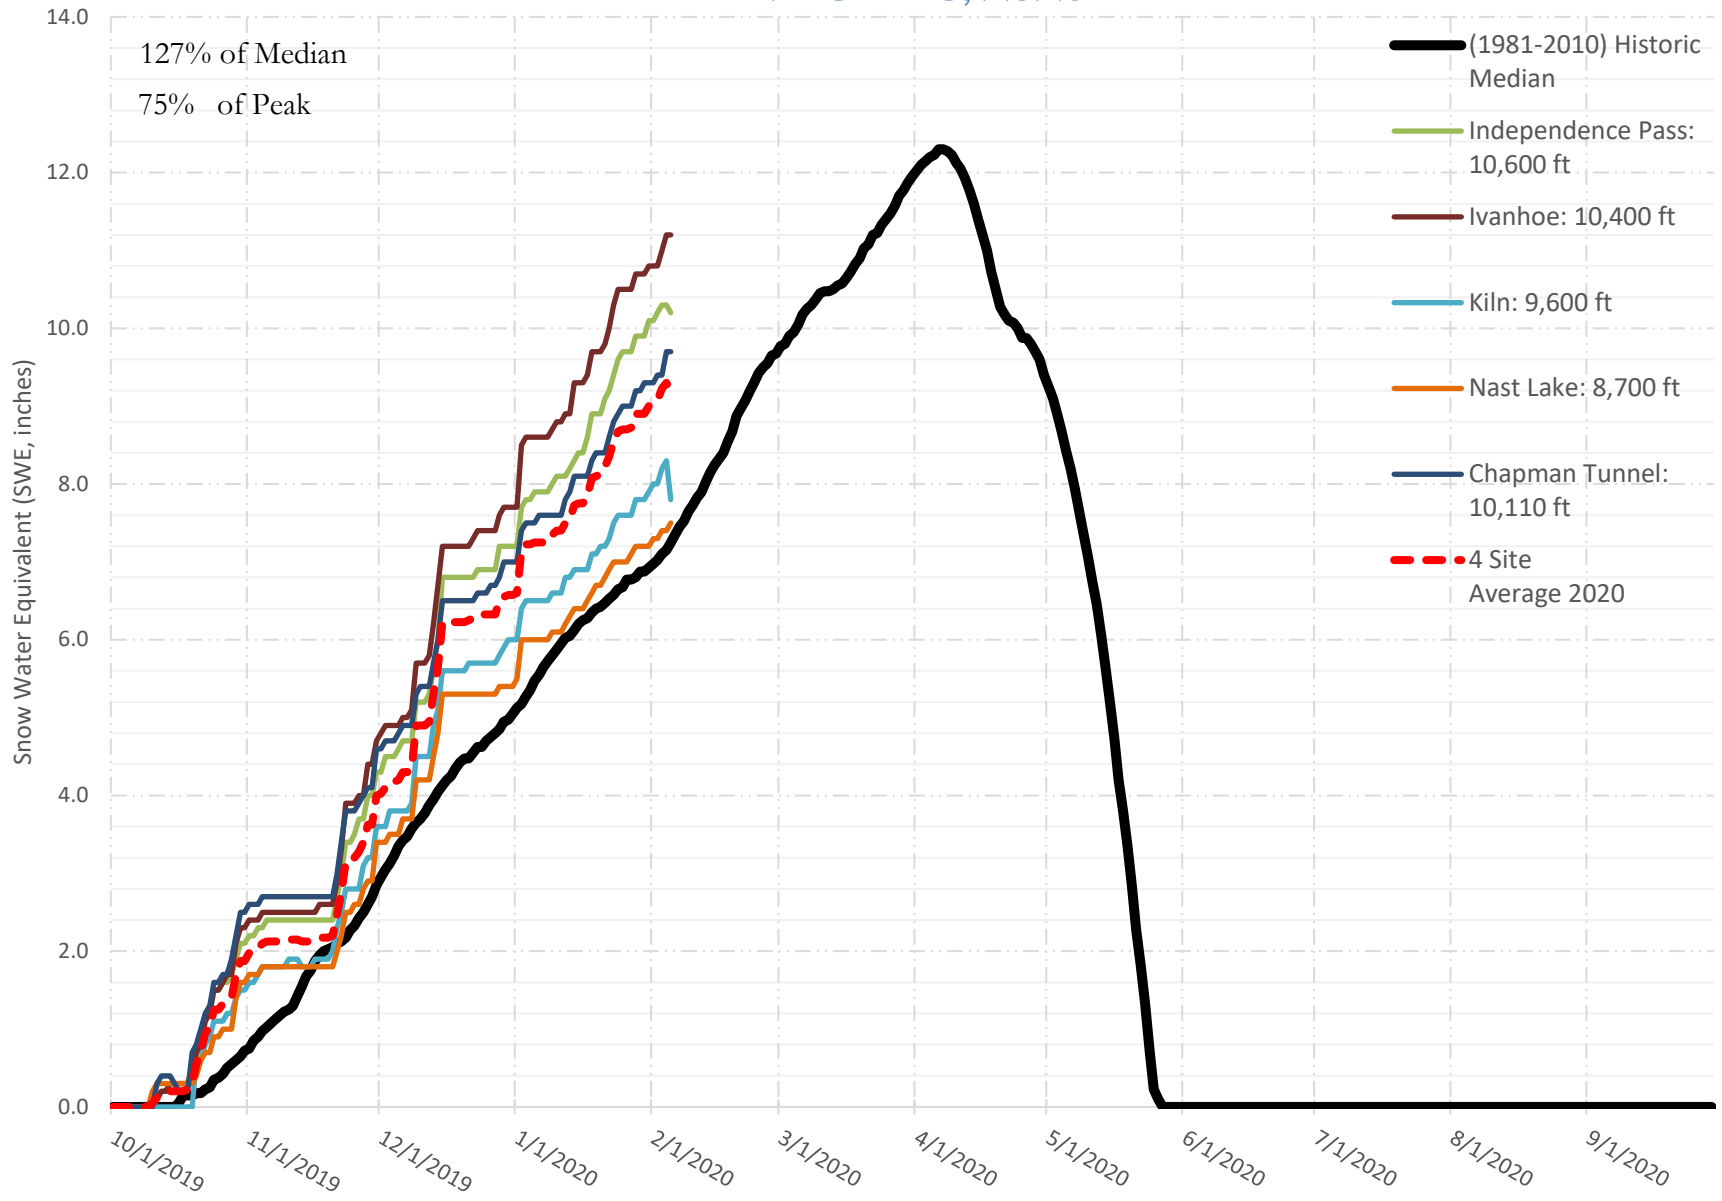

# FRY-ARK COLLECTION BASIN SNOWPACK VS ANNUAL BASIN AVERAGE W/ ASSOC. FRY-ARK IMPORTS

**FEBRUARY 5, 2020**

# FRY-ARK COLLECTION BASIN SNOWPACK W/ INDIVIDUAL SITES FEBRUARY 5, 2020

# UPPER ARK BASIN SNOWPACK VS ANNUAL BASIN AVERAGE W/ ASSOC. FRY- ARK IMPORTS

FEBRUARY 5, 2020

124% of Median  
71% of Peak

- (1981-2010) Historic Median
- 1995 Basin Ave. (Imported 90500 AF)
- 2011 Basin Ave. (Imported 98859 AF)
- 2014 Basin Ave. (Imported 80308 AF)
- 2015 Basin Ave. (Imported 72205 AF)
- 2016 Basin Ave. (Imported 59228 AF)
- 2018 Basin Ave. (Imported 39125 AF)
- 2019 Basin Ave. (Imported 95234 AF)
- - - 3 Site Average 2020

# UPPER ARK BASIN SNOWPACK W/ INDIVIDUAL SITES FEBRUARY 5, 2020