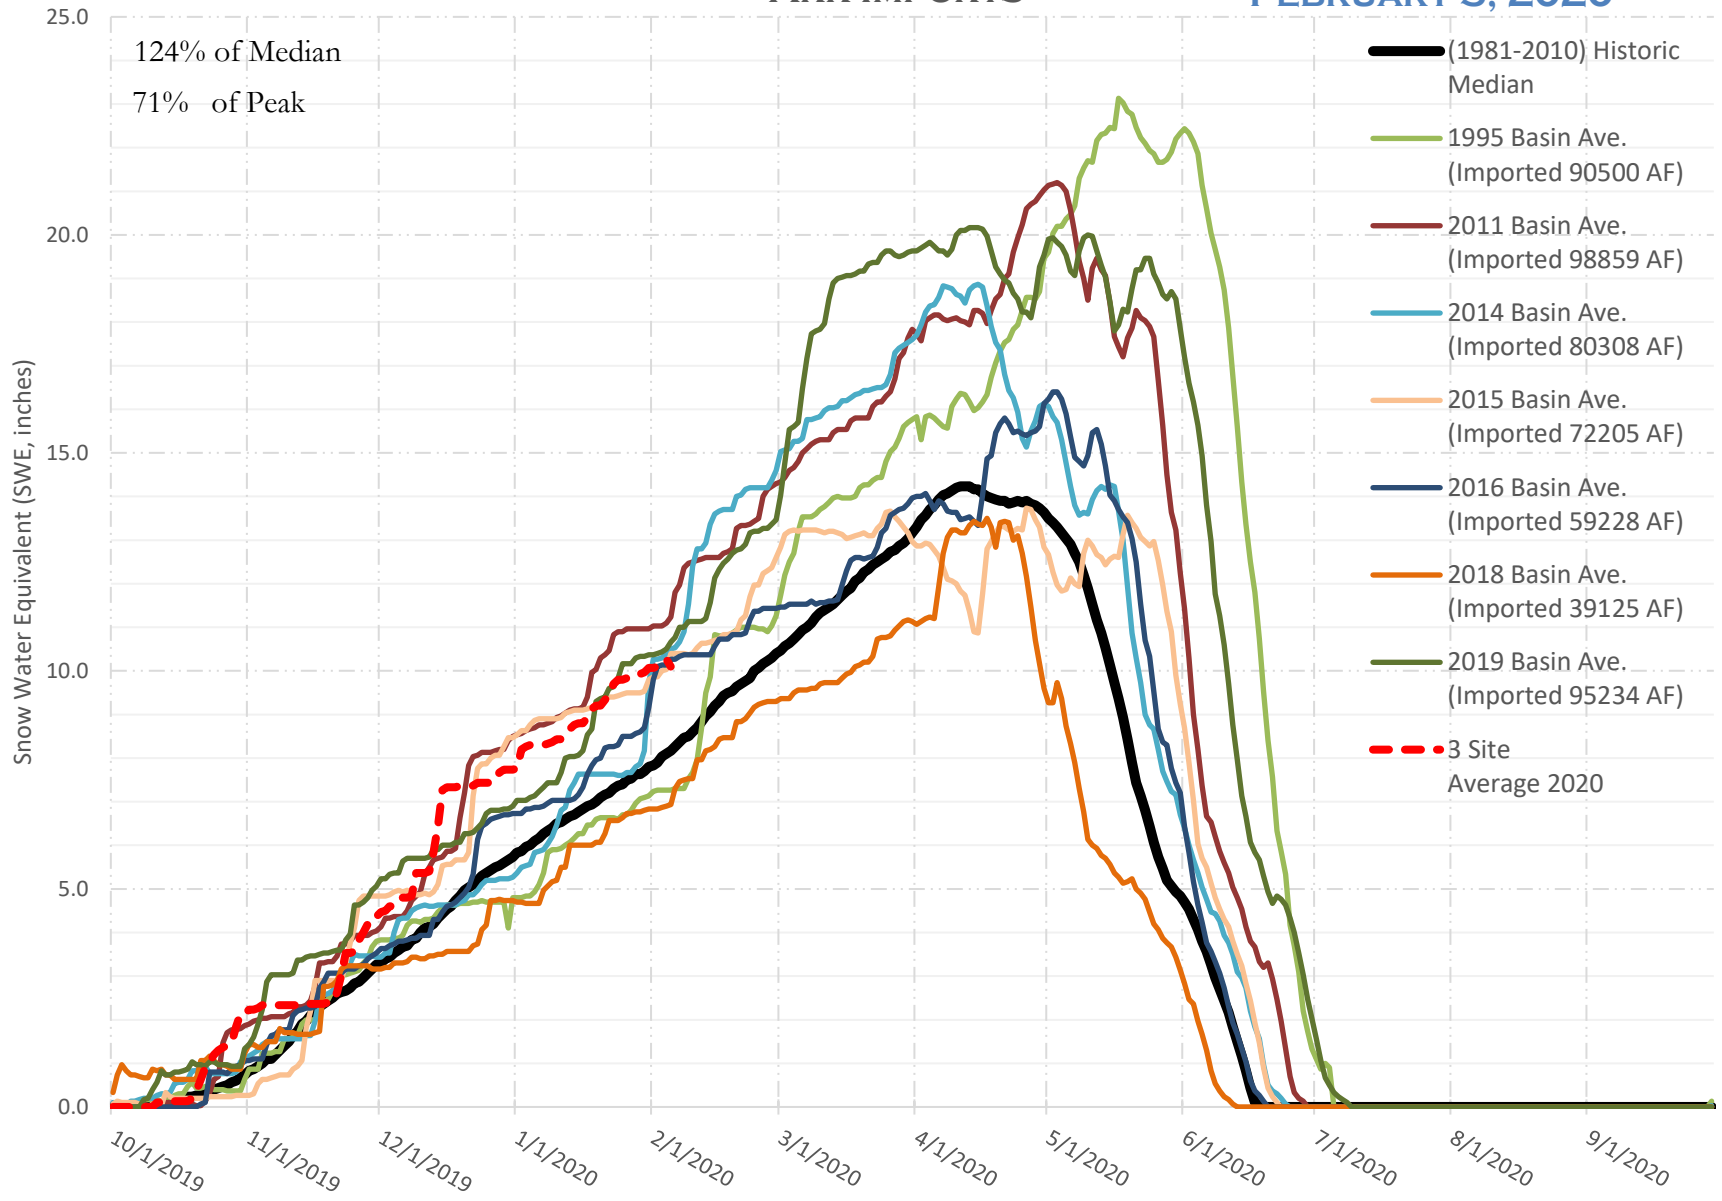

# FRY-ARK COLLECTION BASIN SNOWPACK VS ANNUAL BASIN AVERAGE W/ ASSOC. FRY-ARK IMPORTS

**FEBRUARY 5, 2020**

# FRY-ARK COLLECTION BASIN SNOWPACK W/ INDIVIDUAL SITES FEBRUARY 5, 2020

# UPPER ARK BASIN SNOWPACK VS ANNUAL BASIN AVERAGE W/ ASSOC. FRY- ARK IMPORTS

FEBRUARY 5, 2020

124% of Median  
71% of Peak

- (1981-2010) Historic Median
- 1995 Basin Ave. (Imported 90500 AF)
- 2011 Basin Ave. (Imported 98859 AF)
- 2014 Basin Ave. (Imported 80308 AF)
- 2015 Basin Ave. (Imported 72205 AF)
- 2016 Basin Ave. (Imported 59228 AF)
- 2018 Basin Ave. (Imported 39125 AF)
- 2019 Basin Ave. (Imported 95234 AF)
- - - 3 Site Average 2020

# UPPER ARK BASIN SNOWPACK W/ INDIVIDUAL SITES FEBRUARY 5, 2020