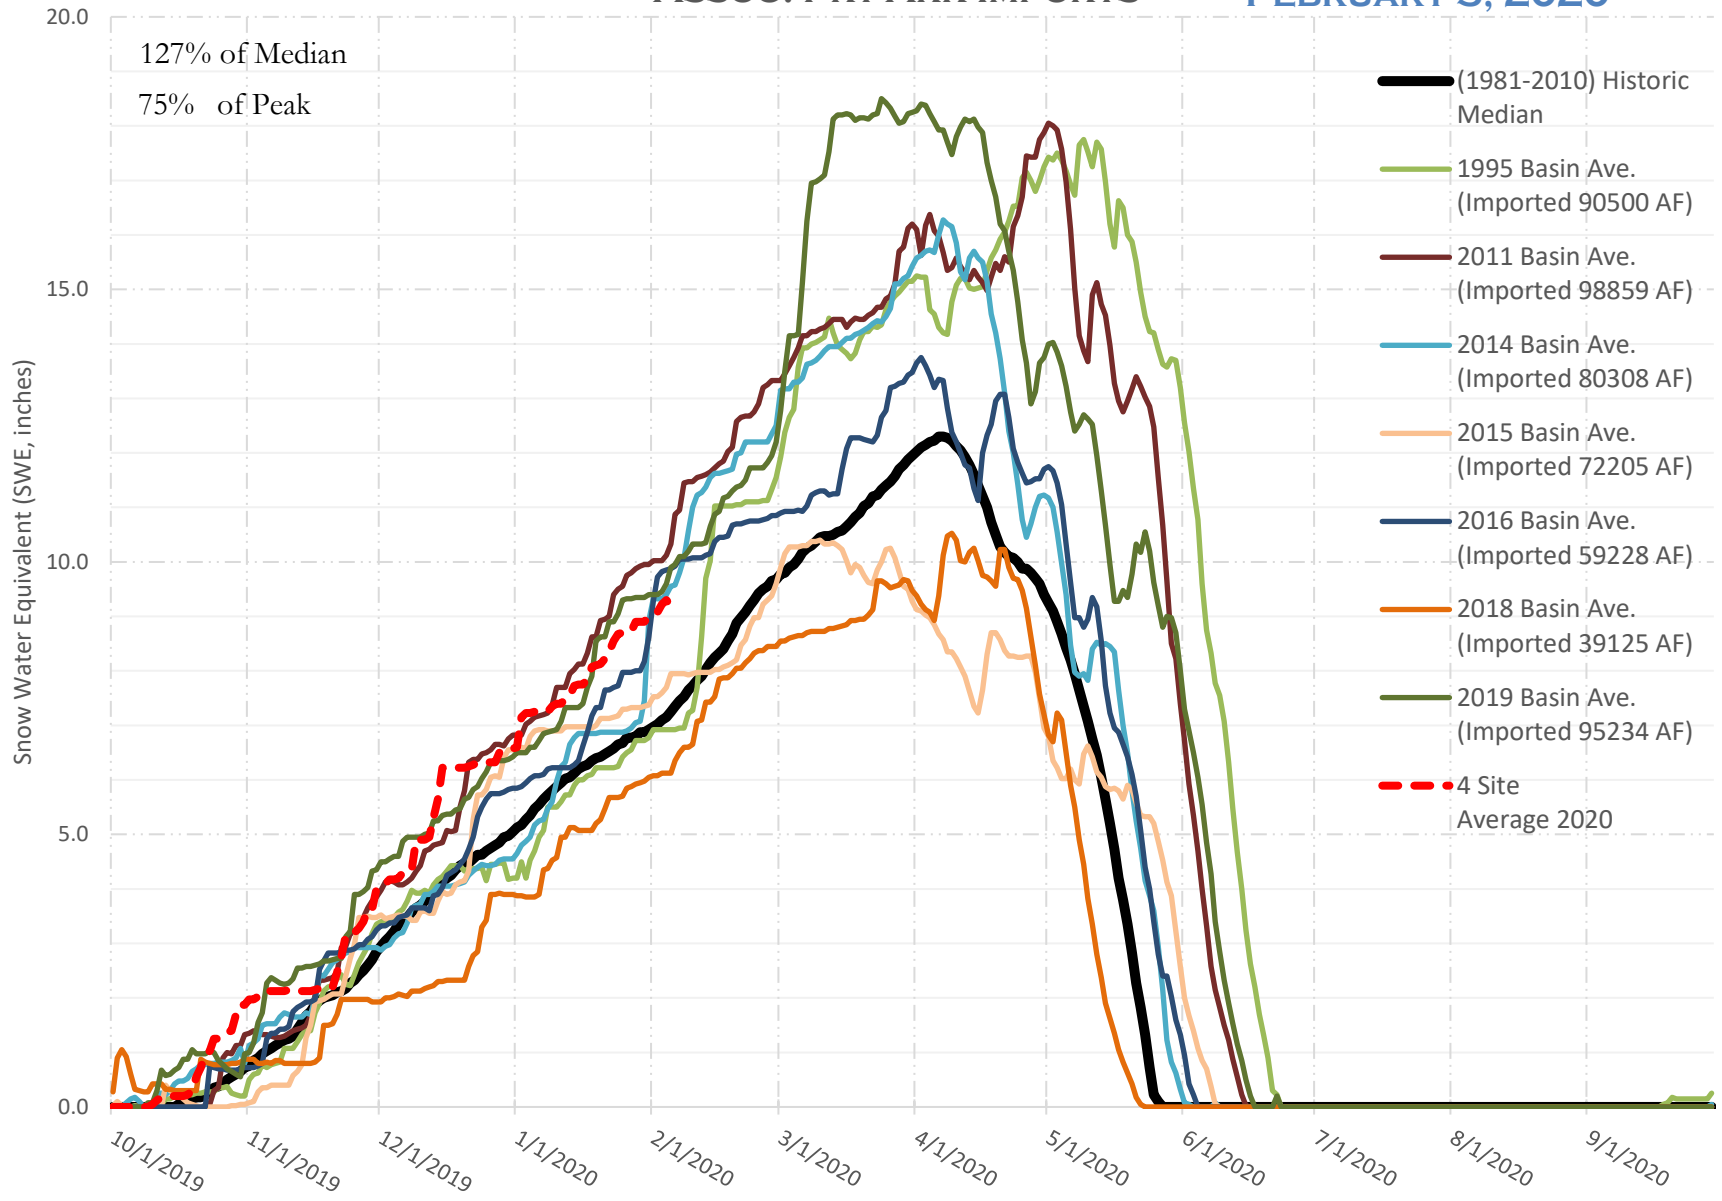

# FRY-ARK COLLECTION BASIN SNOWPACK VS ANNUAL BASIN AVERAGE W/ ASSOC. FRY-ARK IMPORTS

**FEBRUARY 5, 2020**

# FRY-ARK COLLECTION BASIN SNOWPACK W/ INDIVIDUAL SITES FEBRUARY 5, 2020

# UPPER ARK BASIN SNOWPACK VS ANNUAL BASIN AVERAGE W/ ASSOC. FRY- ARK IMPORTS

FEBRUARY 5, 2020

124% of Median  
71% of Peak

- (1981-2010) Historic Median
- 1995 Basin Ave. (Imported 90500 AF)
- 2011 Basin Ave. (Imported 98859 AF)
- 2014 Basin Ave. (Imported 80308 AF)
- 2015 Basin Ave. (Imported 72205 AF)
- 2016 Basin Ave. (Imported 59228 AF)
- 2018 Basin Ave. (Imported 39125 AF)
- 2019 Basin Ave. (Imported 95234 AF)
- - - 3 Site Average 2020

# UPPER ARK BASIN SNOWPACK W/ INDIVIDUAL SITES FEBRUARY 5, 2020