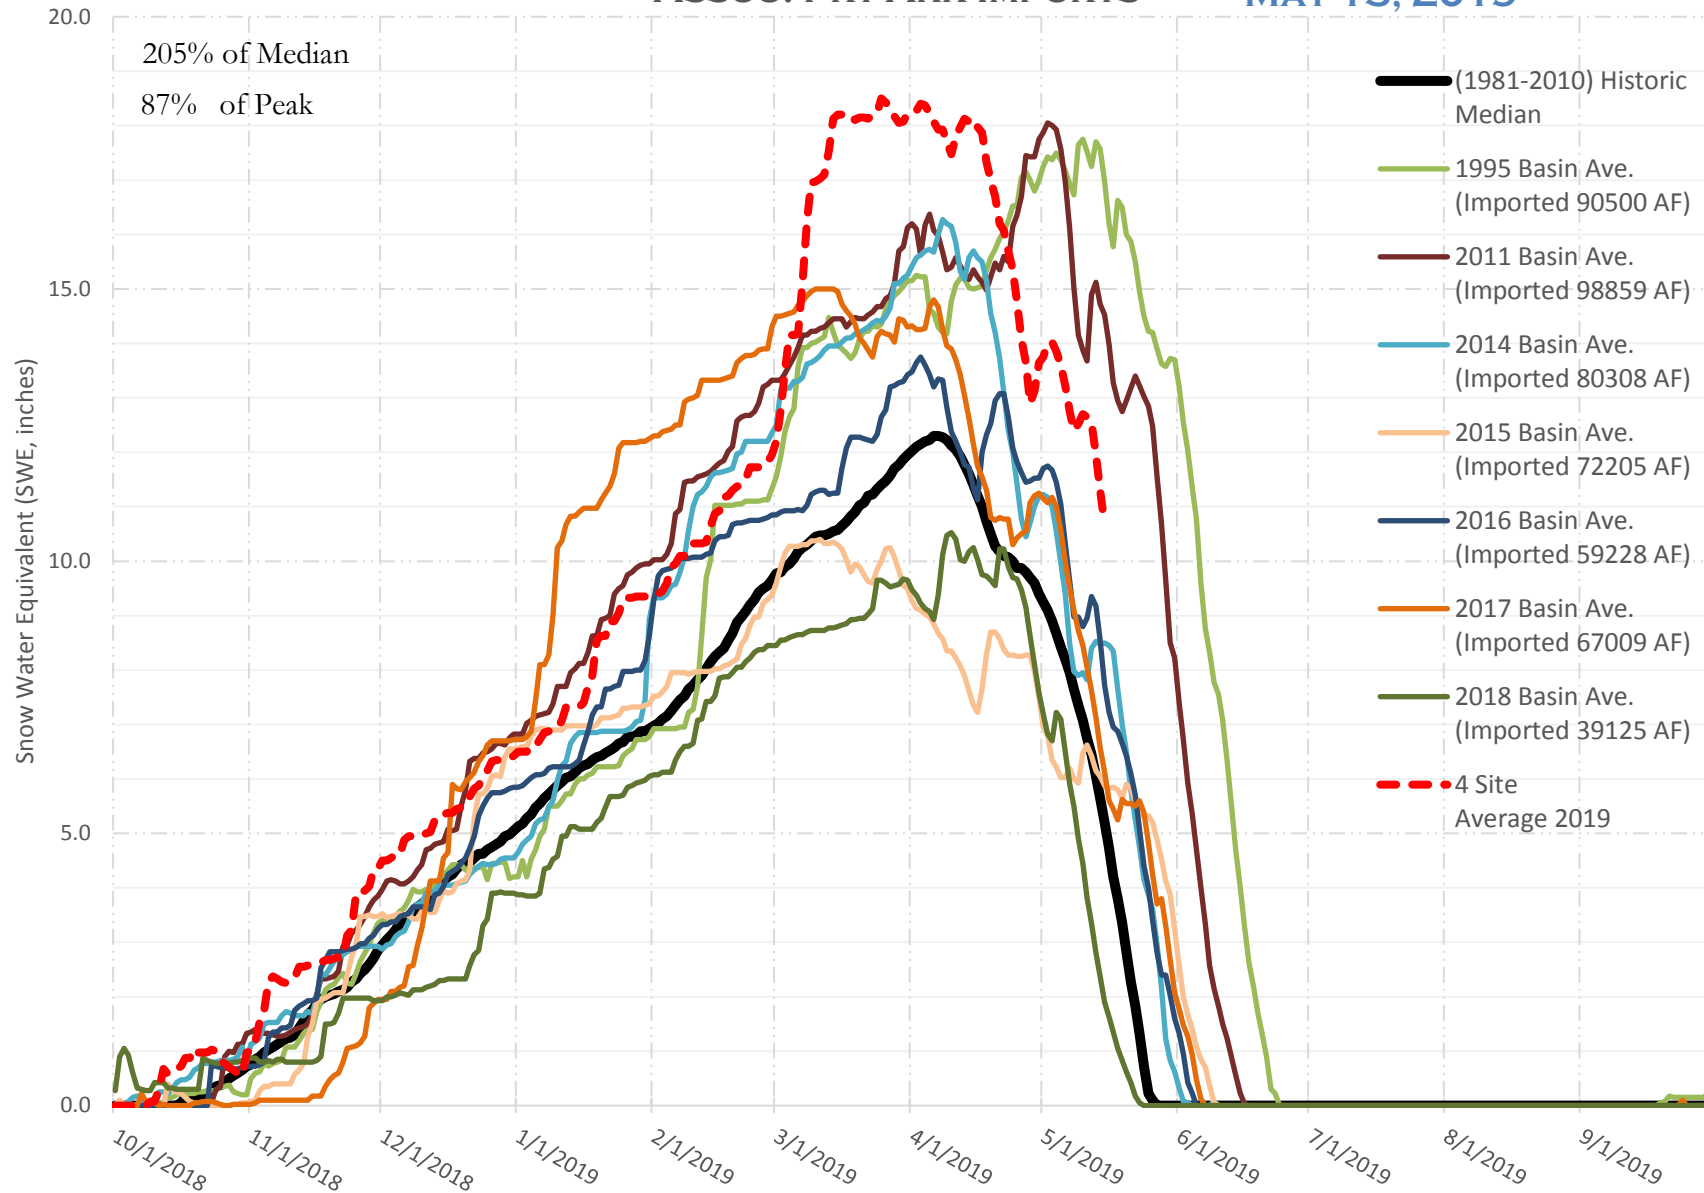

FRY-ARK COLLECTION BASIN SNOWPACK VS ANNUAL BASIN AVERAGE W/ ASSOC. FRY-ARK IMPORTS

MAY 15, 2019

FRY-ARK COLLECTION BASIN SNOWPACK W/ INDIVIDUAL SITES MAY 15, 2019

UPPER ARK BASIN SNOWPACK VS ANNUAL BASIN AVERAGE W/ ASSOC. FRY- ARK IMPORTS

MAY 15, 2019

UPPER ARK BASIN SNOWPACK W/ INDIVIDUAL SITES MAY 15, 2019