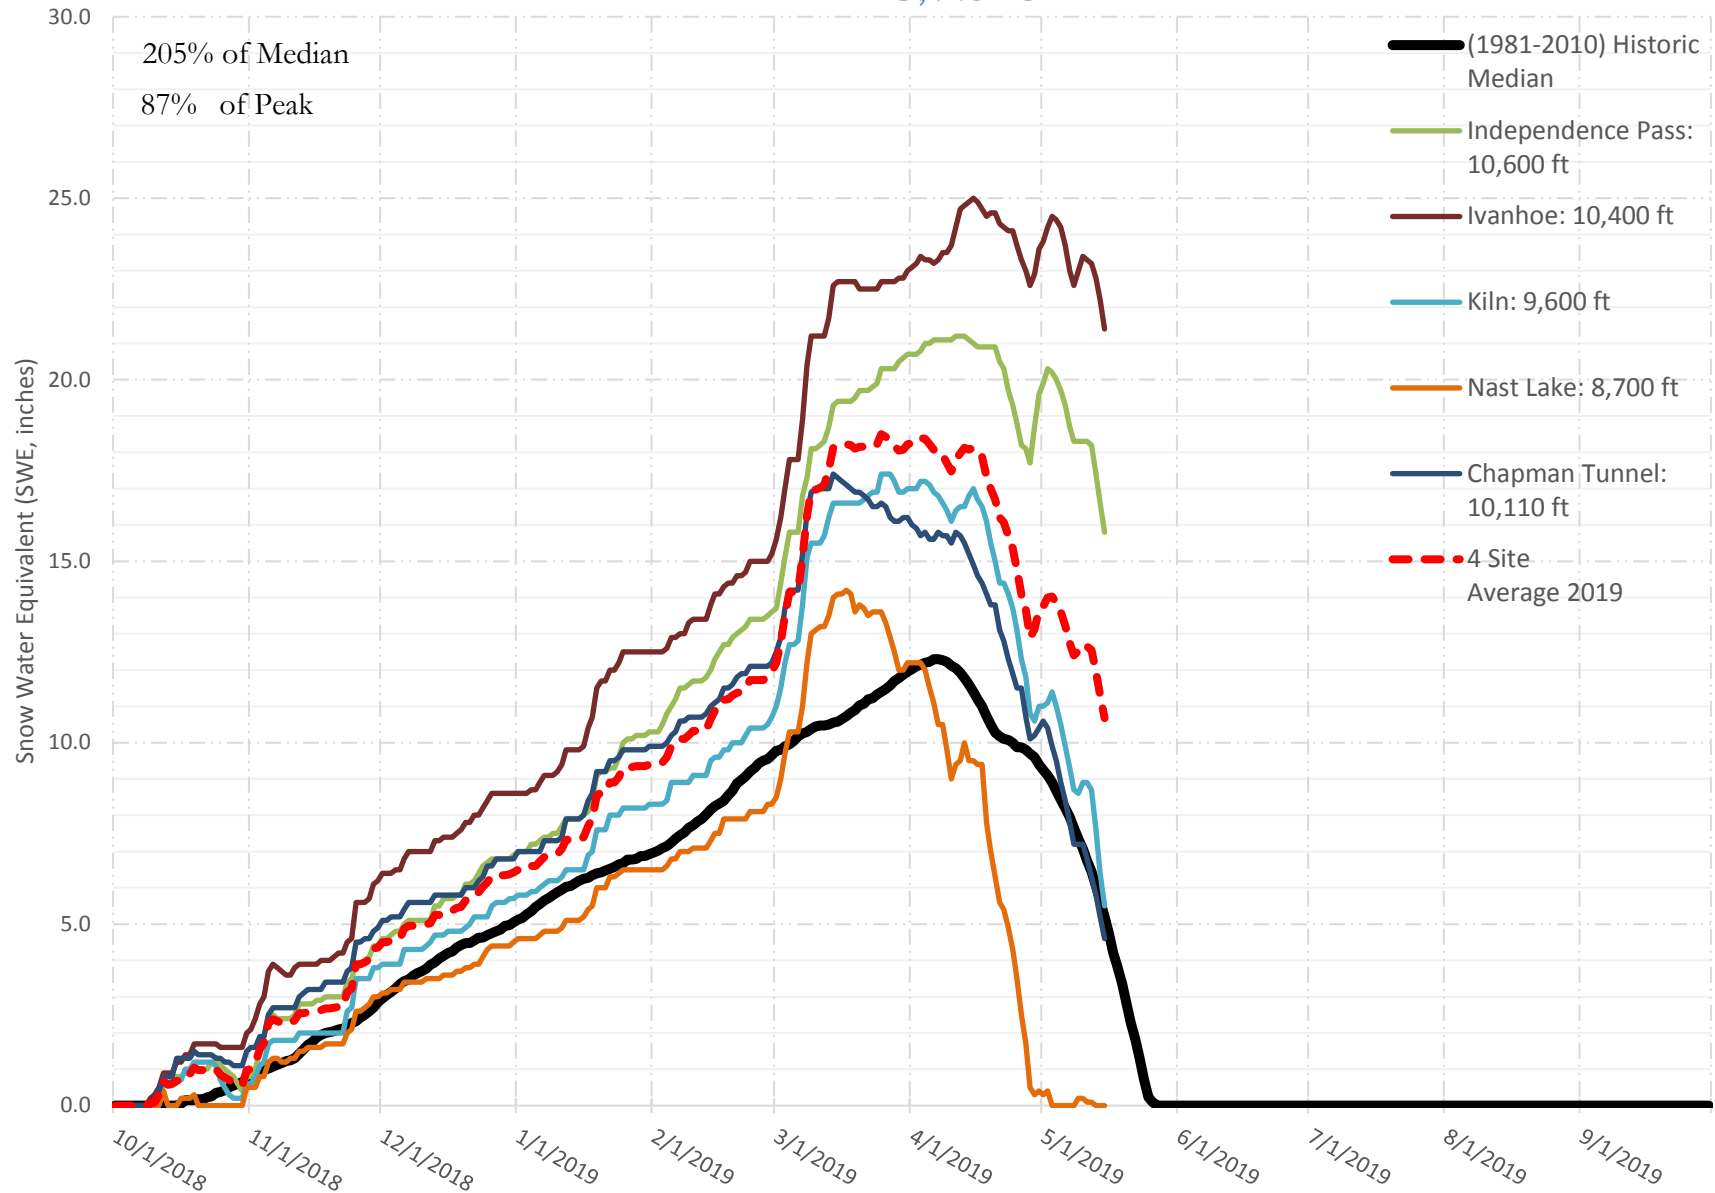

FRY-ARK COLLECTION BASIN SNOWPACK VS ANNUAL BASIN AVERAGE W/ ASSOC. FRY-ARK IMPORTS

MAY 15, 2019

FRY-ARK COLLECTION BASIN SNOWPACK W/ INDIVIDUAL SITES MAY 15, 2019

UPPER ARK BASIN SNOWPACK VS ANNUAL BASIN AVERAGE W/ ASSOC. FRY- ARK IMPORTS

MAY 15, 2019

UPPER ARK BASIN SNOWPACK W/ INDIVIDUAL SITES MAY 15, 2019