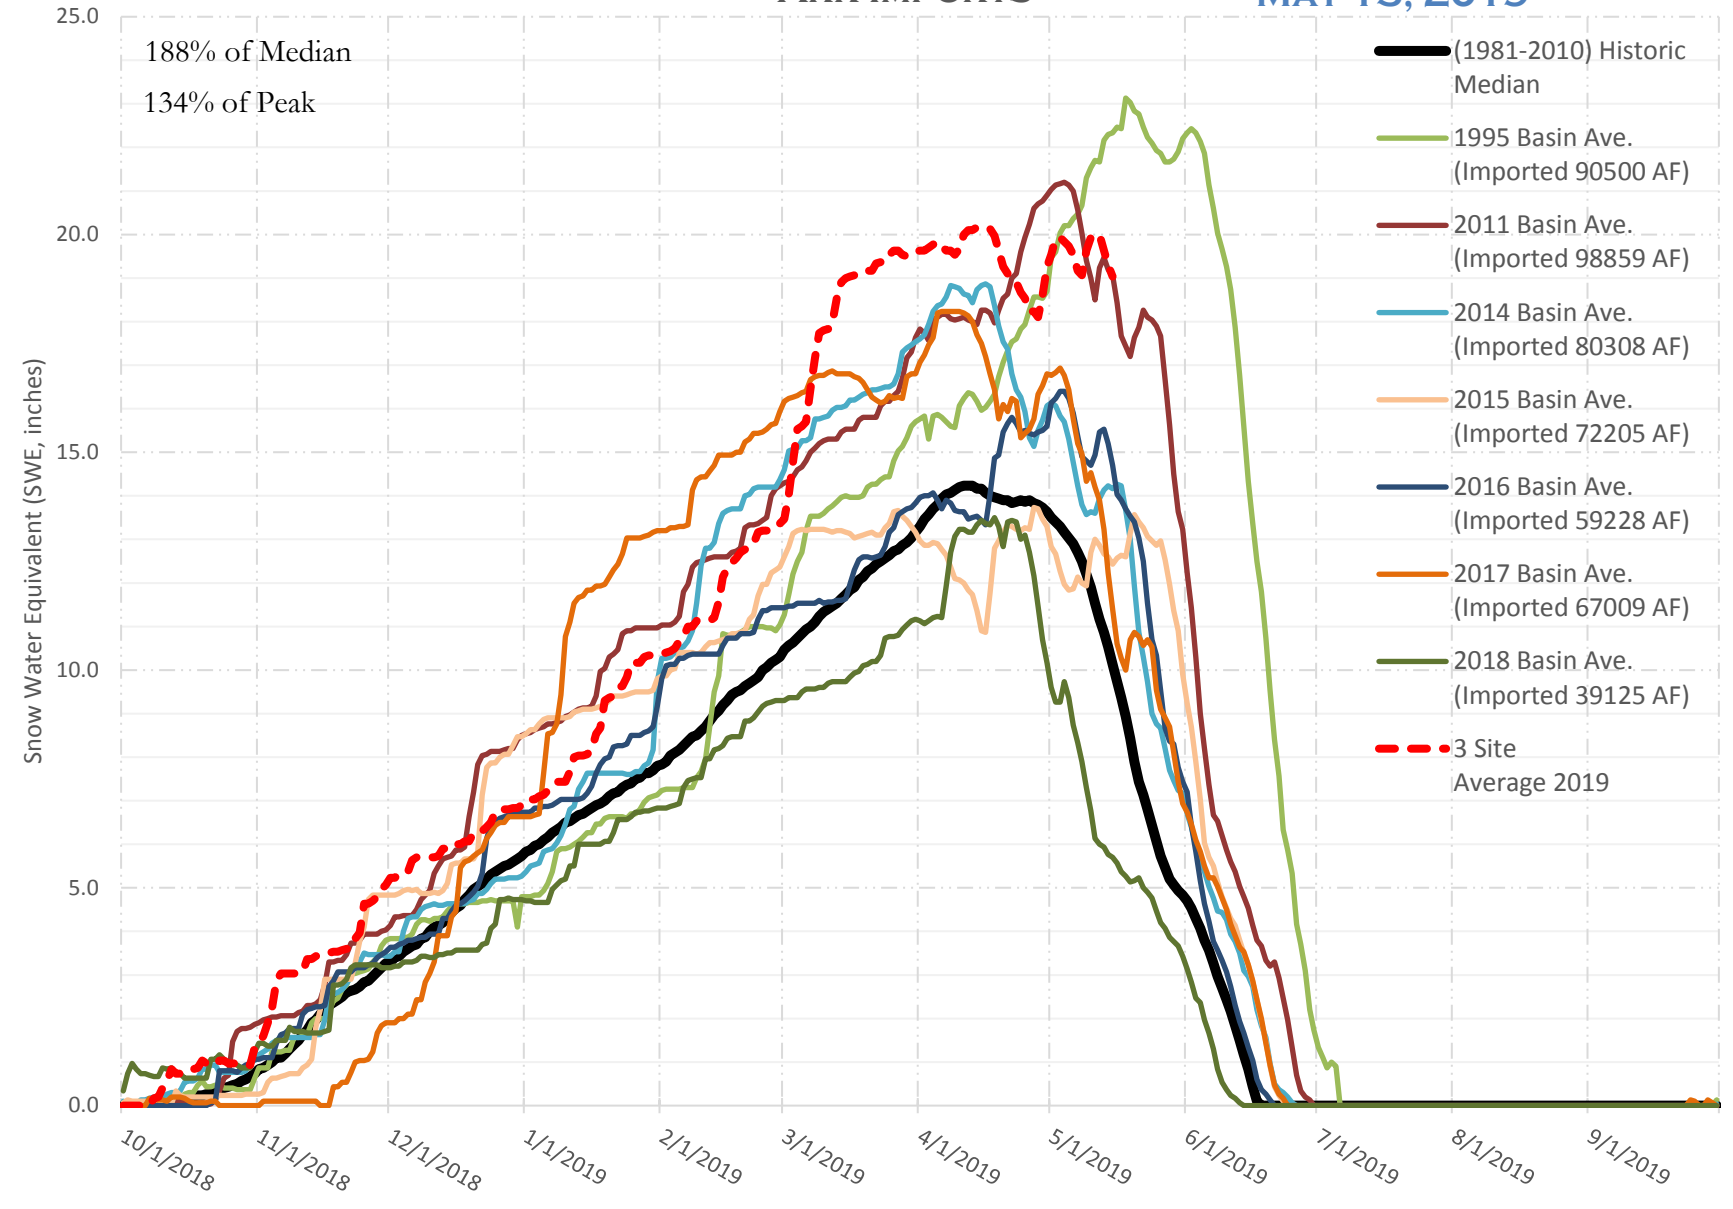

FRY-ARK COLLECTION BASIN SNOWPACK VS ANNUAL BASIN AVERAGE W/ ASSOC. FRY-ARK IMPORTS

MAY 15, 2019

FRY-ARK COLLECTION BASIN SNOWPACK W/ INDIVIDUAL SITES MAY 15, 2019

UPPER ARK BASIN SNOWPACK VS ANNUAL BASIN AVERAGE W/ ASSOC. FRY- ARK IMPORTS

MAY 15, 2019

UPPER ARK BASIN SNOWPACK W/ INDIVIDUAL SITES MAY 15, 2019