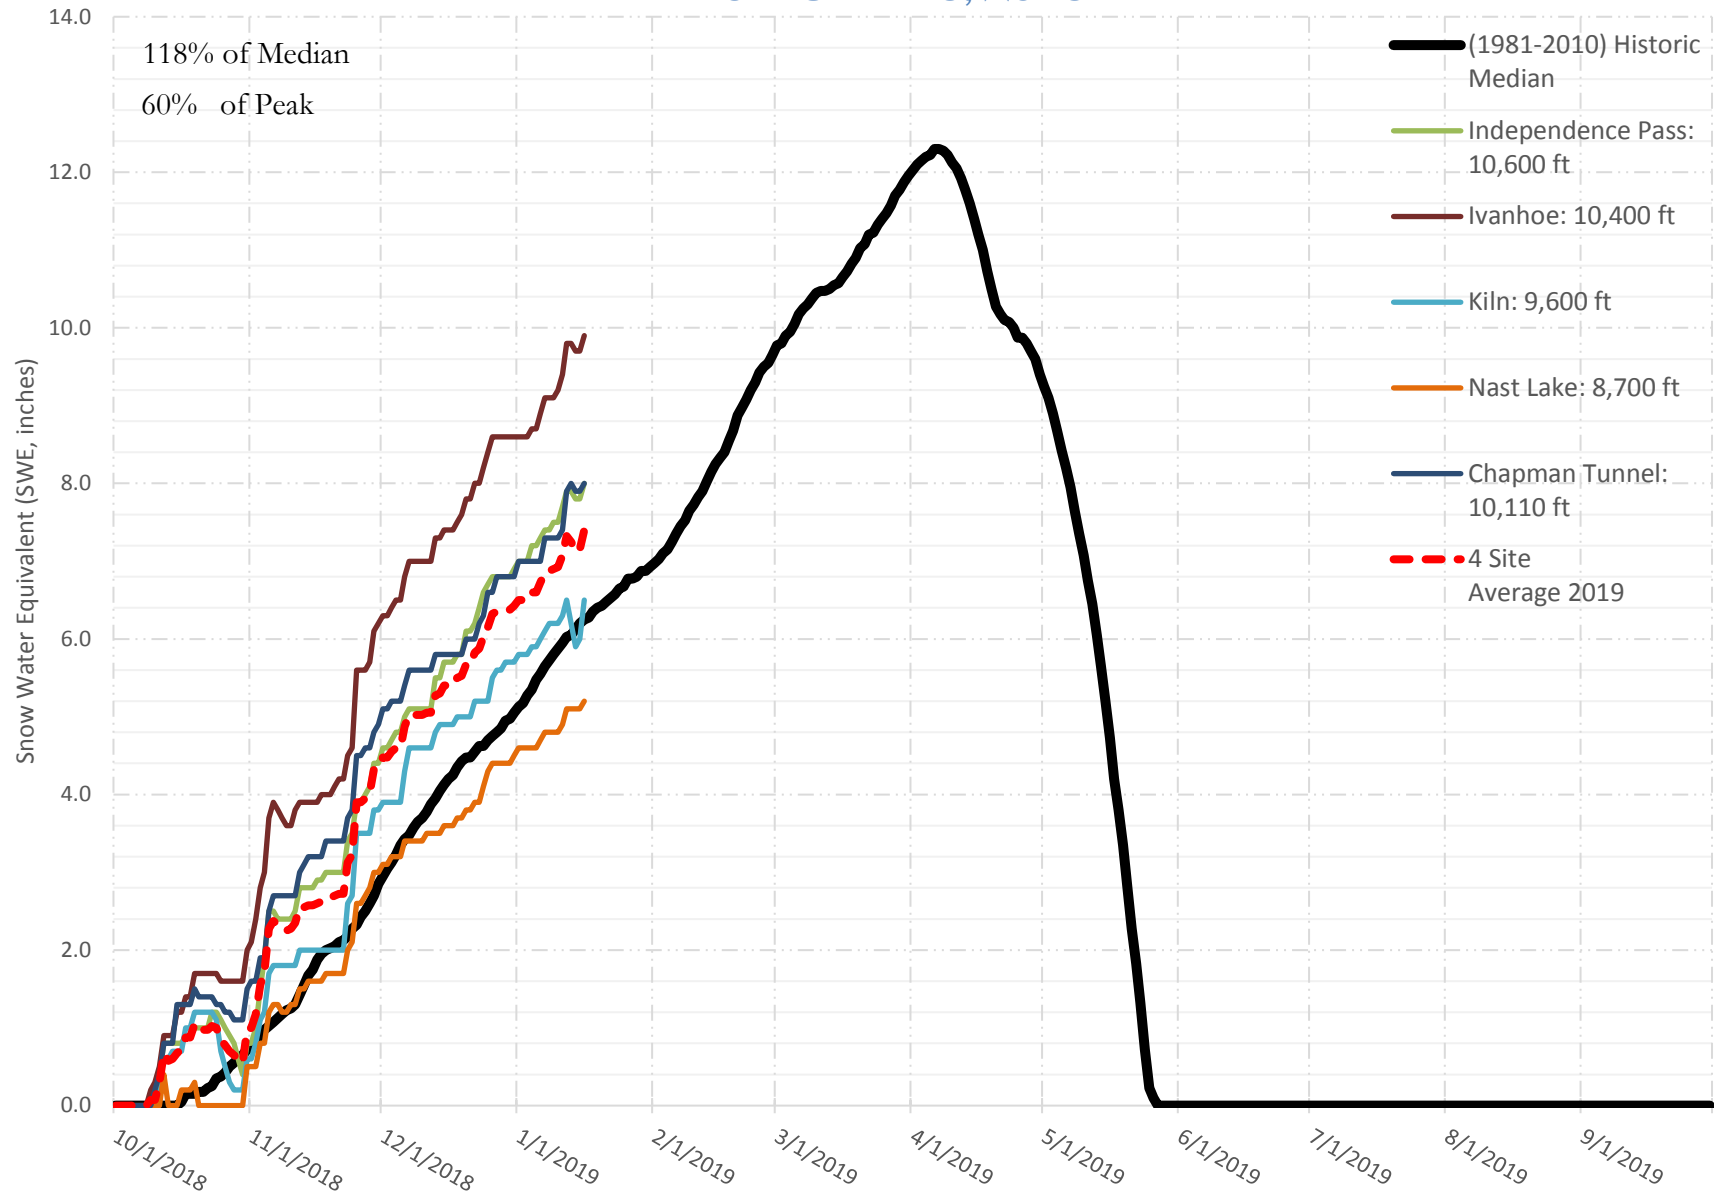

FRY-ARK COLLECTION BASIN SNOWPACK VS ANNUAL BASIN AVERAGE W/ ASSOC. FRY-ARK IMPORTS

JANUARY 16, 2019

FRY-ARK COLLECTION BASIN SNOWPACK W/ INDIVIDUAL SITES JANUARY 16, 2019

UPPER ARK BASIN SNOWPACK VS ANNUAL BASIN AVERAGE W/ ASSOC. FRY- ARK IMPORTS

JANUARY 16, 2019

UPPER ARK BASIN SNOWPACK W/ INDIVIDUAL SITES JANUARY 16, 2019