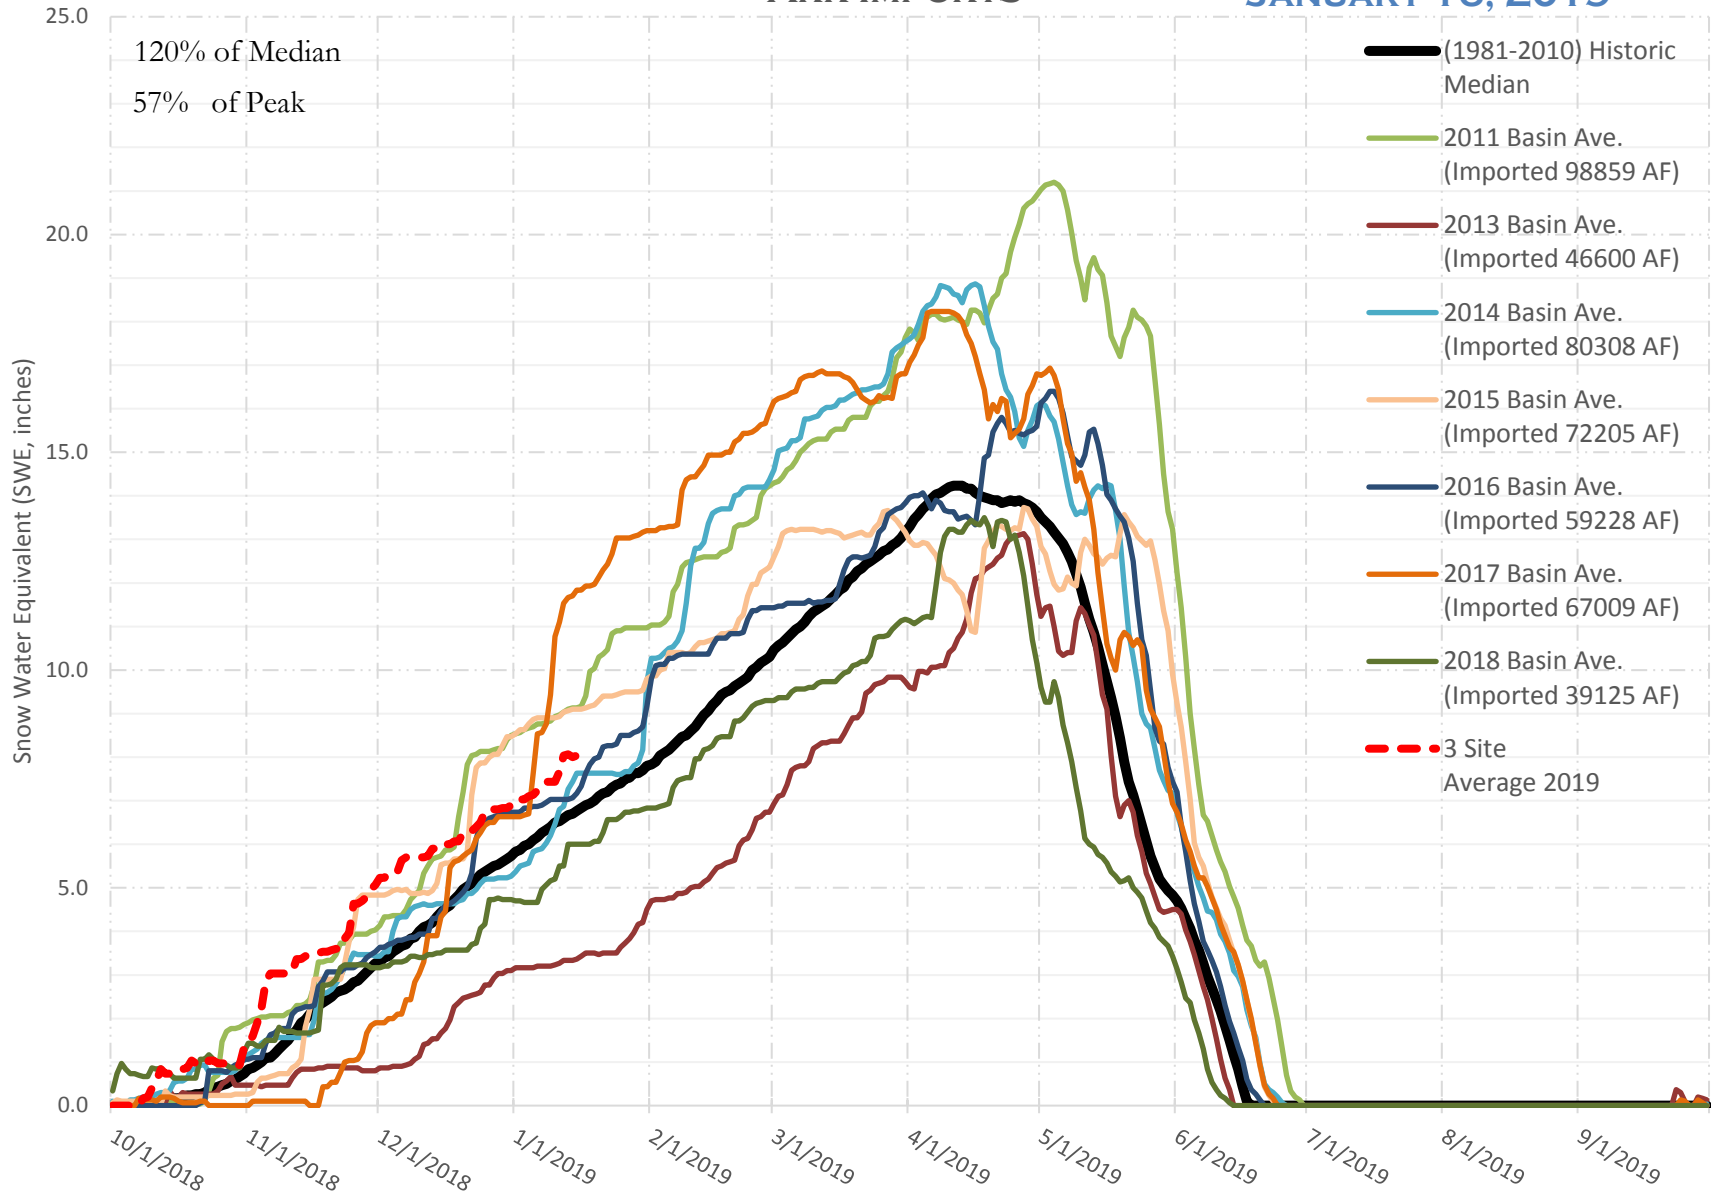

FRY-ARK COLLECTION BASIN SNOWPACK VS ANNUAL BASIN AVERAGE W/ ASSOC. FRY-ARK IMPORTS

JANUARY 16, 2019

FRY-ARK COLLECTION BASIN SNOWPACK W/ INDIVIDUAL SITES JANUARY 16, 2019

UPPER ARK BASIN SNOWPACK VS ANNUAL BASIN AVERAGE W/ ASSOC. FRY- ARK IMPORTS

JANUARY 16, 2019

UPPER ARK BASIN SNOWPACK W/ INDIVIDUAL SITES JANUARY 16, 2019