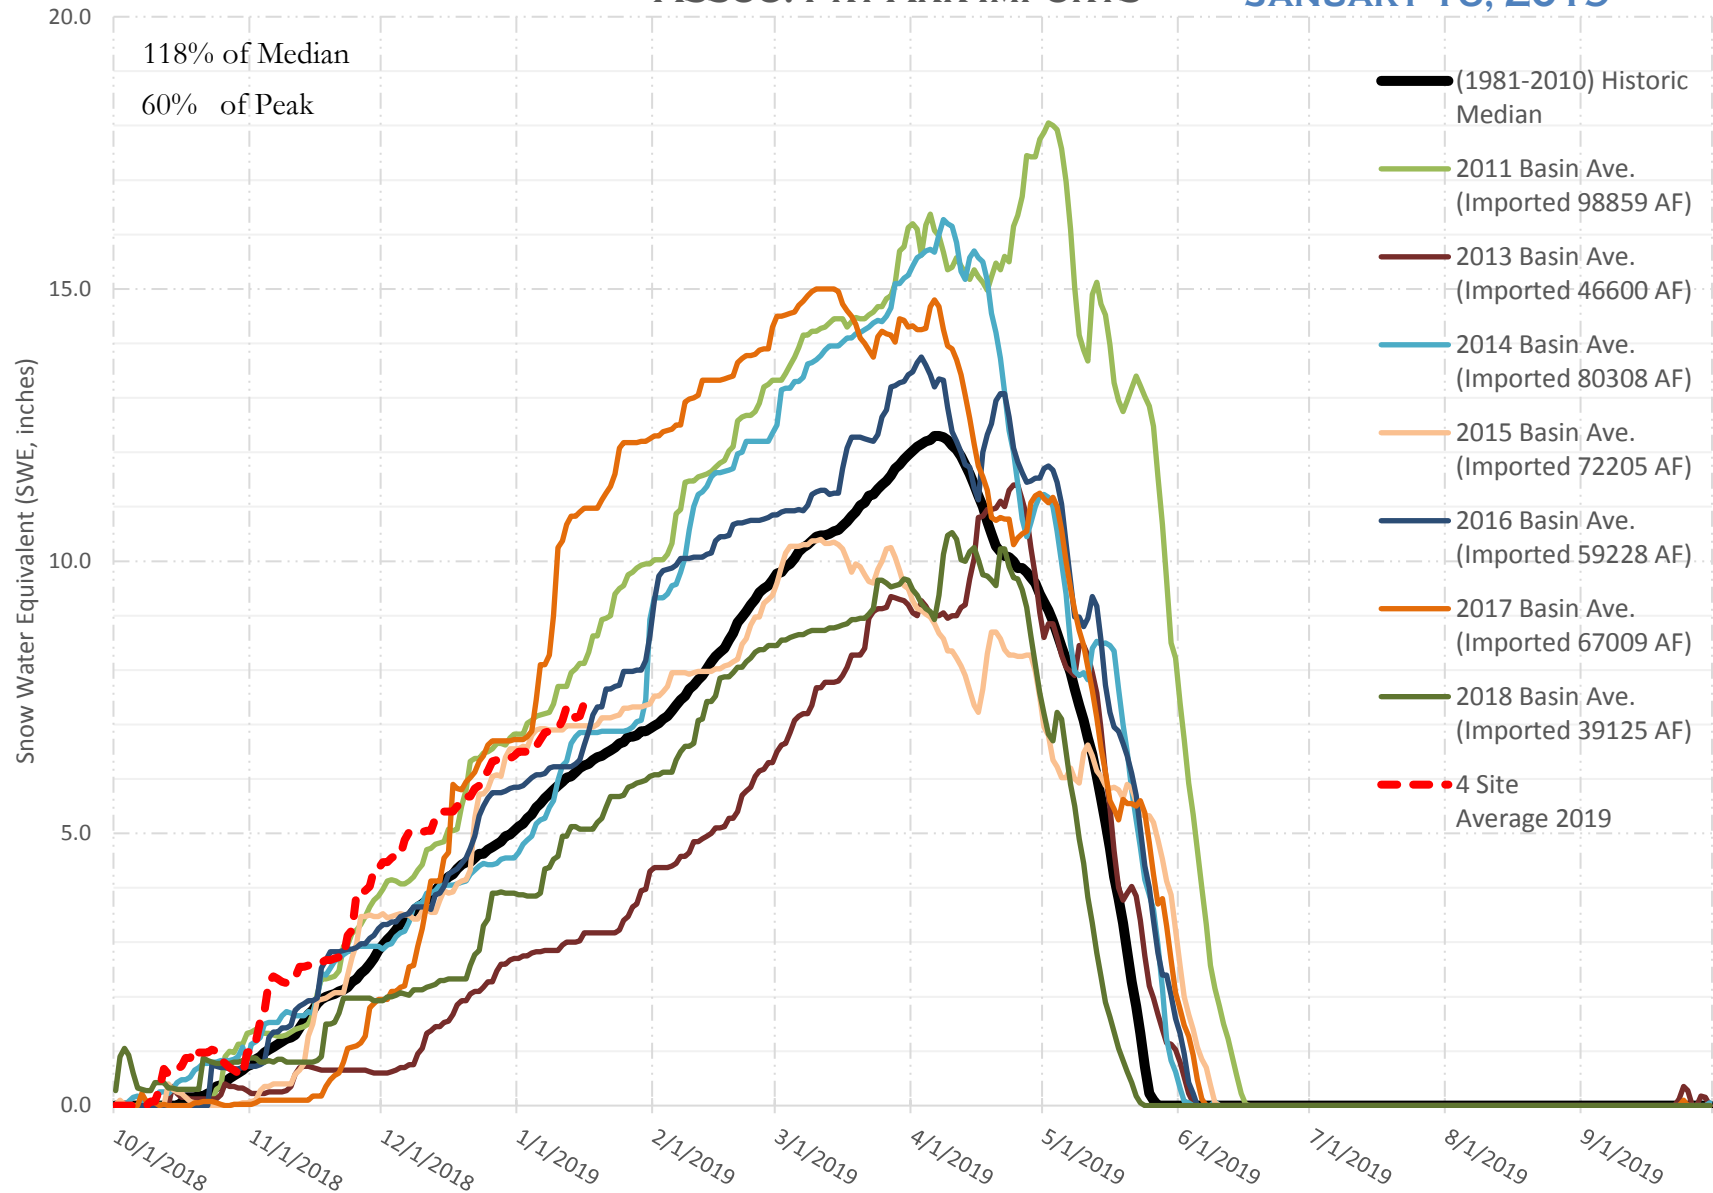

FRY-ARK COLLECTION BASIN SNOWPACK VS ANNUAL BASIN AVERAGE W/ ASSOC. FRY-ARK IMPORTS

JANUARY 16, 2019

FRY-ARK COLLECTION BASIN SNOWPACK W/ INDIVIDUAL SITES JANUARY 16, 2019

UPPER ARK BASIN SNOWPACK VS ANNUAL BASIN AVERAGE W/ ASSOC. FRY- ARK IMPORTS

JANUARY 16, 2019

UPPER ARK BASIN SNOWPACK W/ INDIVIDUAL SITES JANUARY 16, 2019