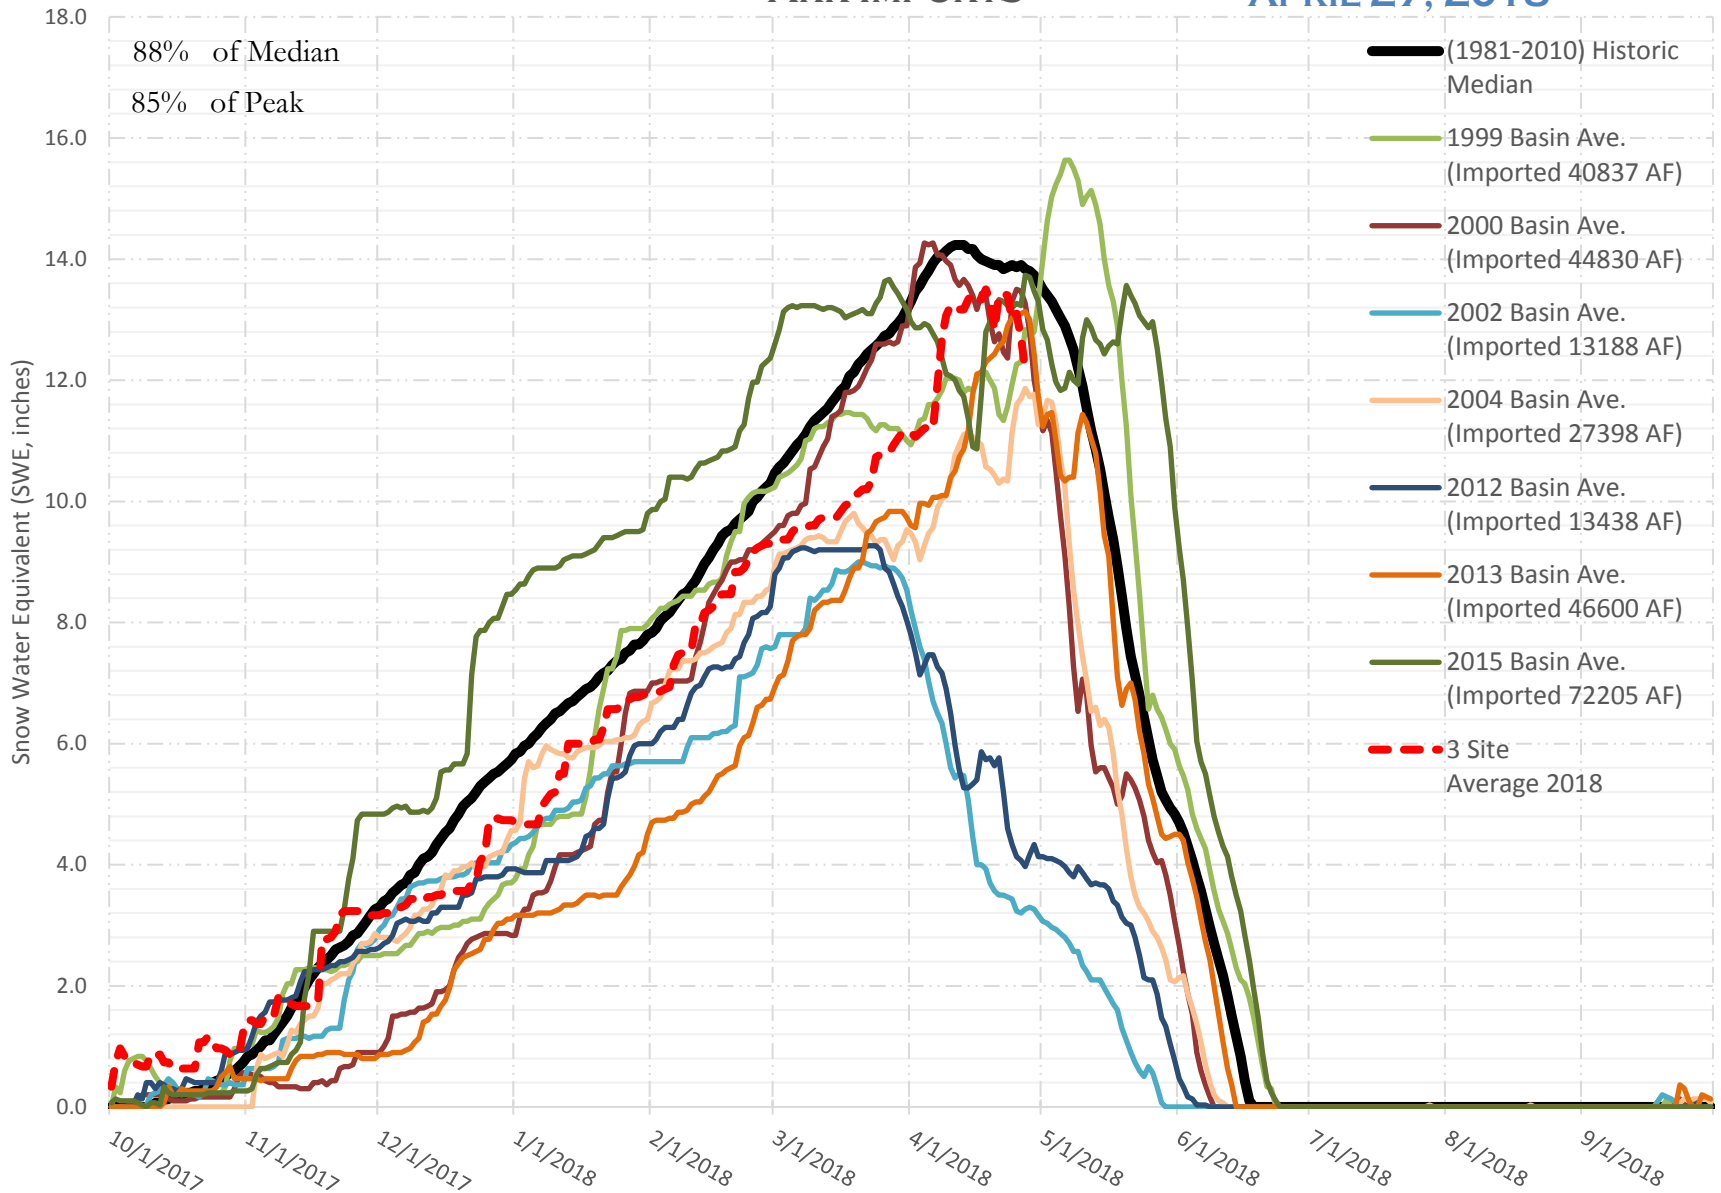

FRY-ARK COLLECTION BASIN SNOWPACK VS ANNUAL BASIN AVERAGE W/ ASSOC. FRY-ARK IMPORTS

APRIL 27, 2018

FRY-ARK COLLECTION BASIN SNOWPACK W/ INDIVIDUAL SITES APRIL 27, 2018

UPPER ARK BASIN SNOWPACK VS ANNUAL BASIN AVERAGE W/ ASSOC. FRY- ARK IMPORTS

APRIL 27, 2018

UPPER ARK BASIN SNOWPACK W/ INDIVIDUAL SITES APRIL 27, 2018