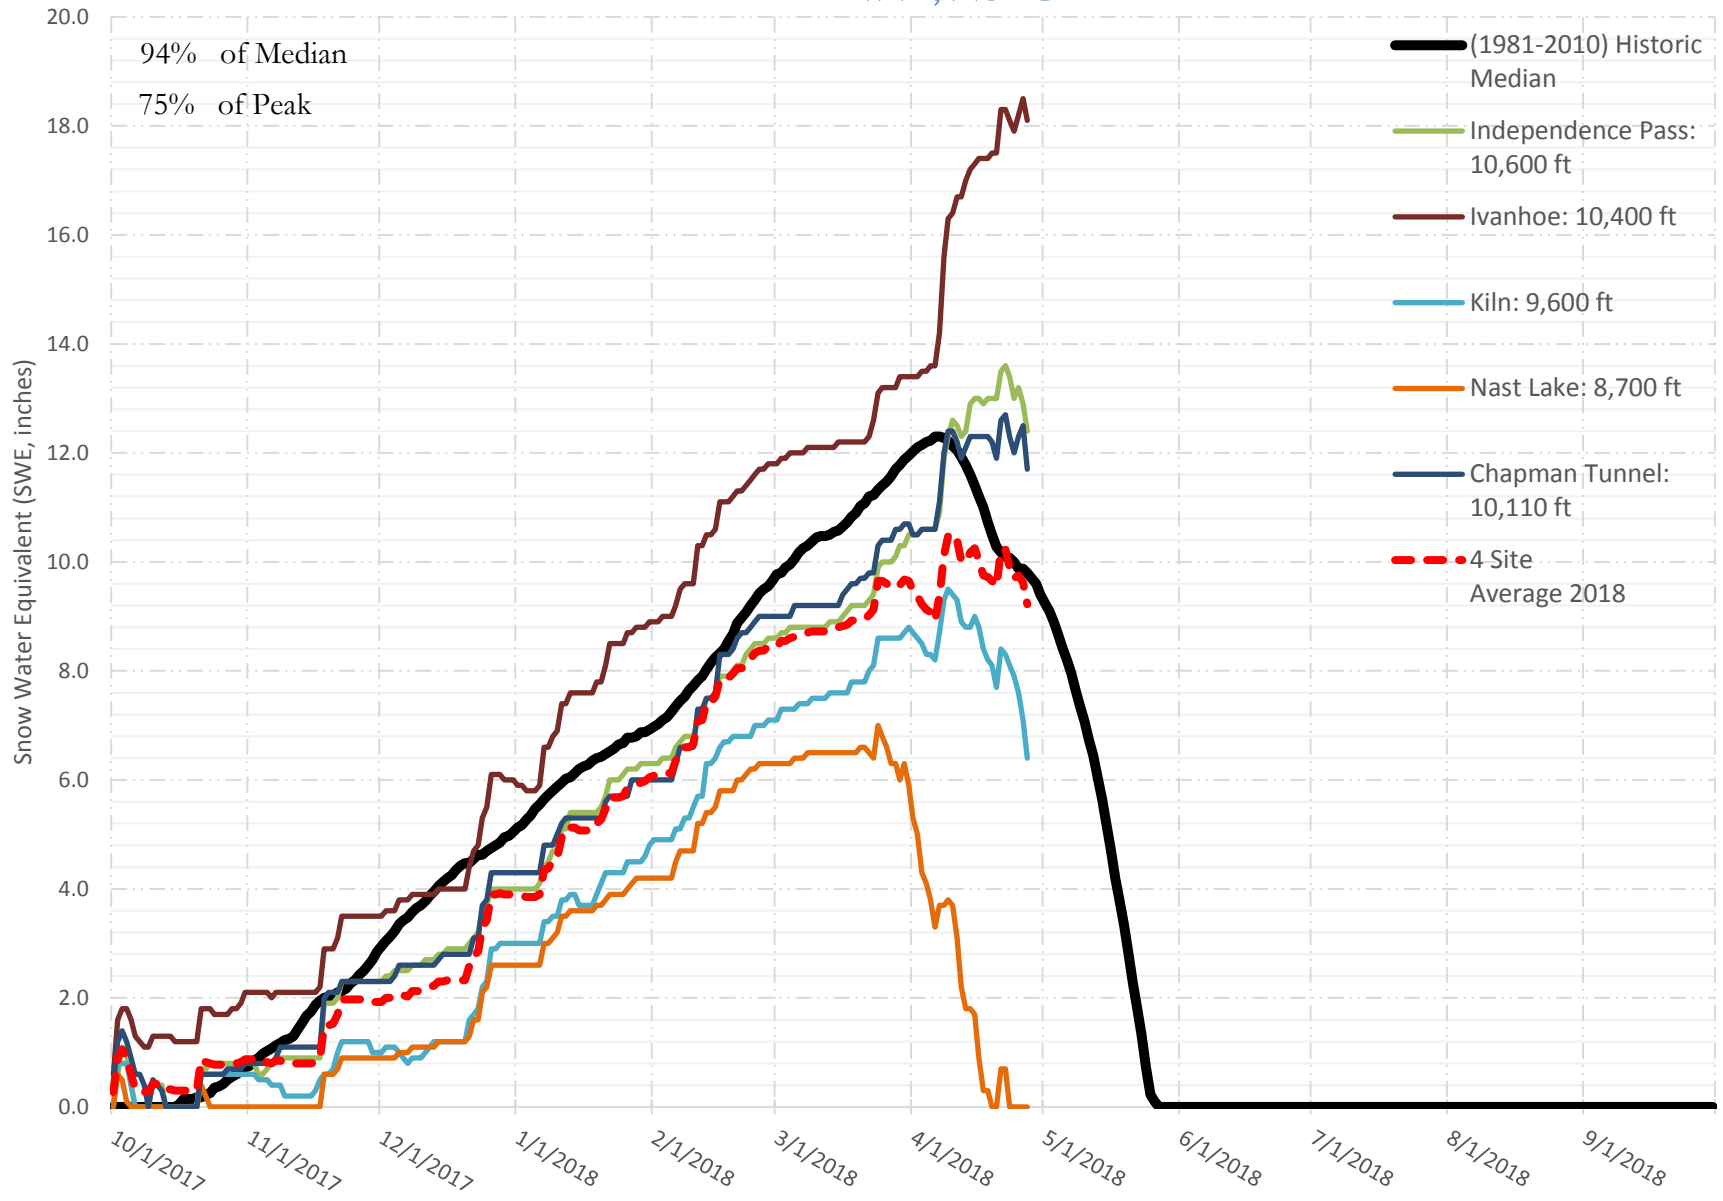

FRY-ARK COLLECTION BASIN SNOWPACK VS ANNUAL BASIN AVERAGE W/ ASSOC. FRY-ARK IMPORTS

APRIL 27, 2018

FRY-ARK COLLECTION BASIN SNOWPACK W/ INDIVIDUAL SITES APRIL 27, 2018

UPPER ARK BASIN SNOWPACK VS ANNUAL BASIN AVERAGE W/ ASSOC. FRY- ARK IMPORTS

APRIL 27, 2018

UPPER ARK BASIN SNOWPACK W/ INDIVIDUAL SITES APRIL 27, 2018