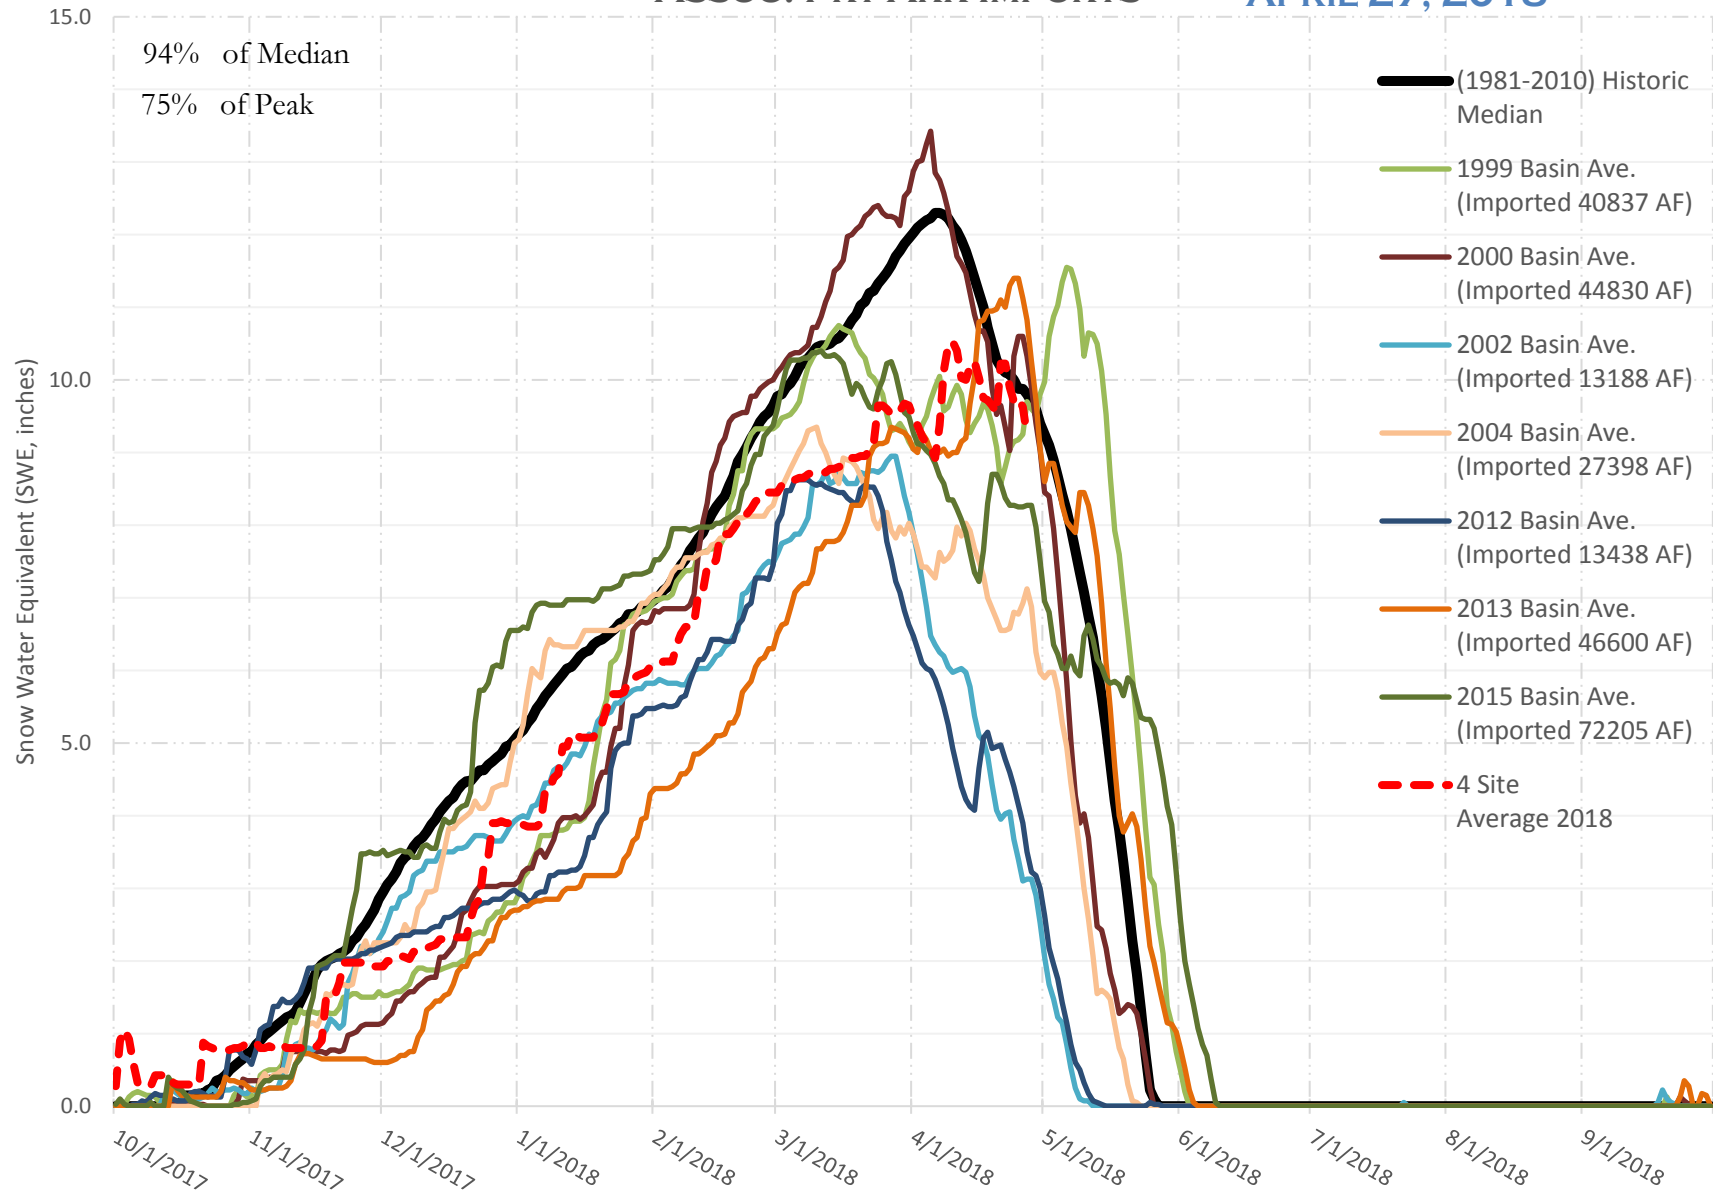

FRY-ARK COLLECTION BASIN SNOWPACK VS ANNUAL BASIN AVERAGE W/ ASSOC. FRY-ARK IMPORTS

APRIL 27, 2018

FRY-ARK COLLECTION BASIN SNOWPACK W/ INDIVIDUAL SITES APRIL 27, 2018

UPPER ARK BASIN SNOWPACK VS ANNUAL BASIN AVERAGE W/ ASSOC. FRY- ARK IMPORTS

APRIL 27, 2018

UPPER ARK BASIN SNOWPACK W/ INDIVIDUAL SITES APRIL 27, 2018