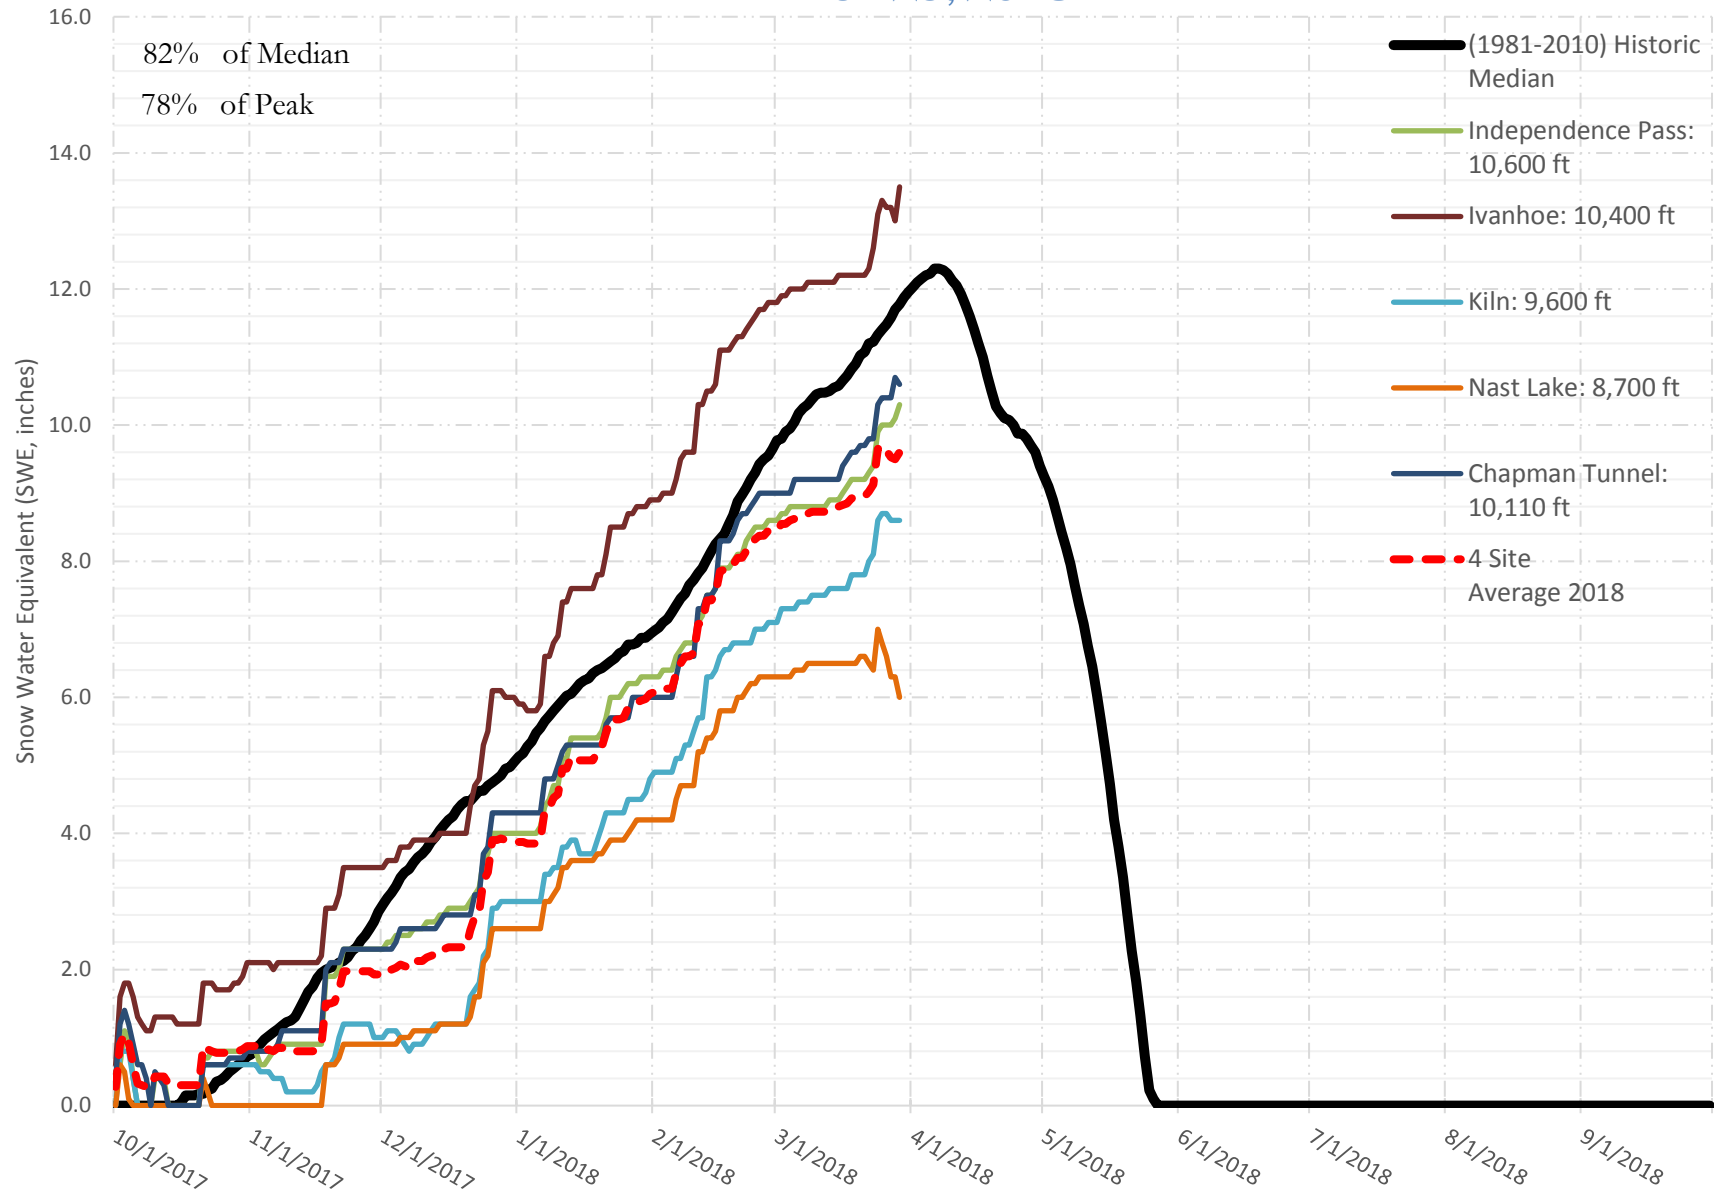

FRY-ARK COLLECTION BASIN SNOWPACK W/ INDIVIDUAL SITES MARCH 29, 2018

UPPER ARK BASIN SNOWPACK VS ANNUAL BASIN AVERAGE W/ ASSOC. FRY- ARK IMPORTS

MARCH 29, 2018

UPPER ARK BASIN SNOWPACK W/ INDIVIDUAL SITES MARCH 29, 2018