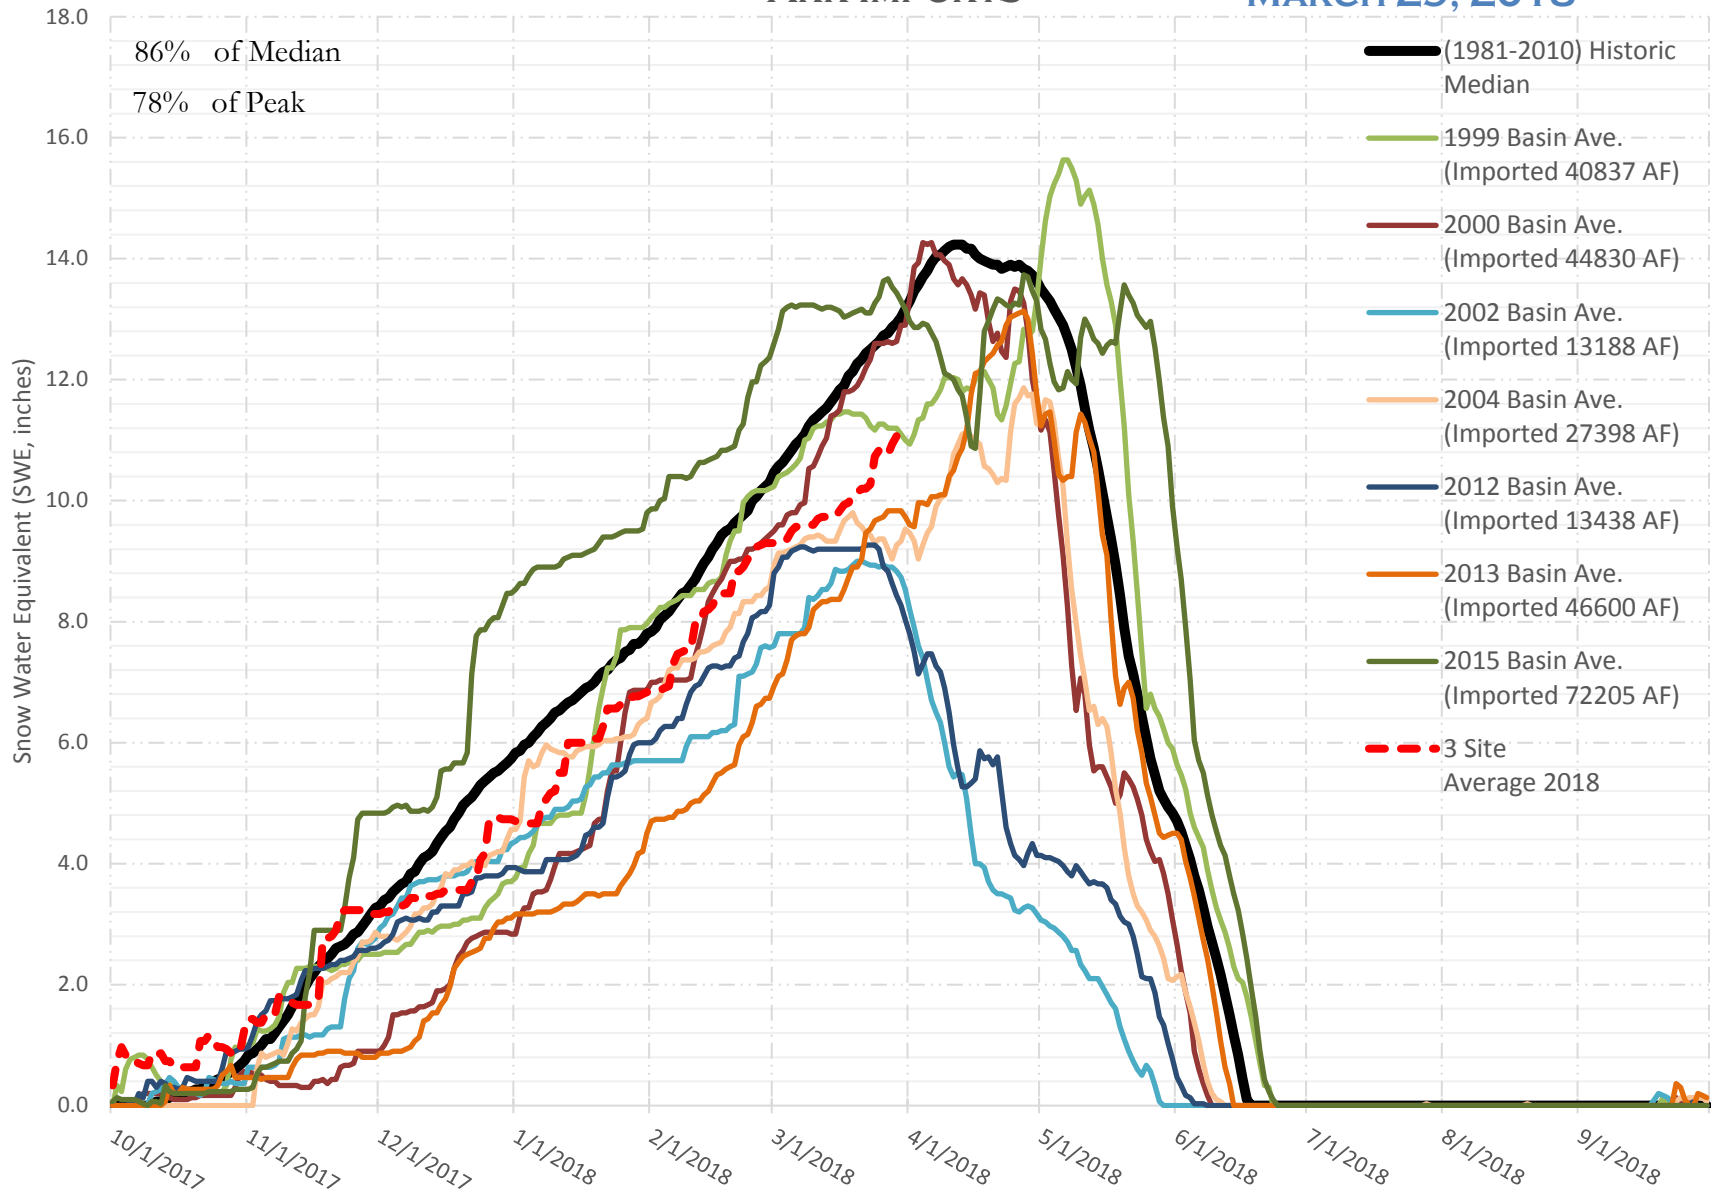

FRY-ARK COLLECTION BASIN SNOWPACK W/ INDIVIDUAL SITES MARCH 29, 2018

UPPER ARK BASIN SNOWPACK VS ANNUAL BASIN AVERAGE W/ ASSOC. FRY- ARK IMPORTS

MARCH 29, 2018

UPPER ARK BASIN SNOWPACK W/ INDIVIDUAL SITES MARCH 29, 2018